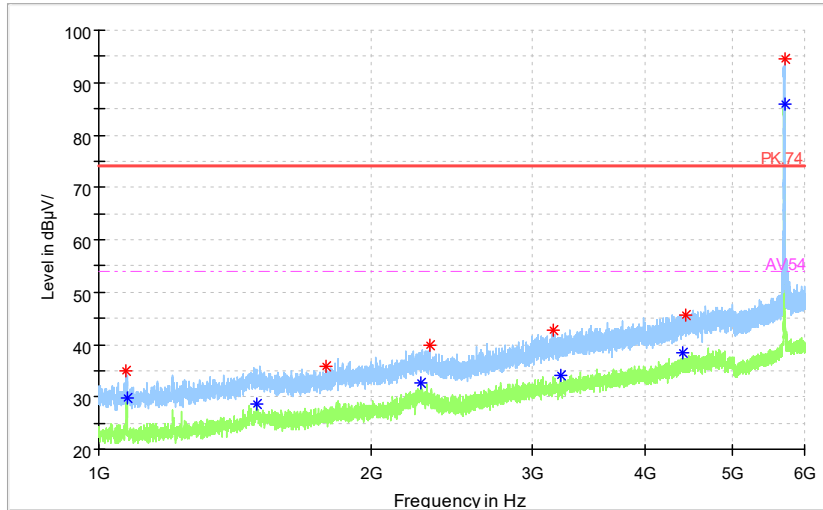

Frequency Range: 6GHz -18GHz
Detector: Av mode and PK mode
Test Mode: 802.11ac(VHT20)

Full Spectrum

◆ Preview Result 2-AVG ◆ Preview Result 1-PK+ * Critical_Freqs AVG
* Critical_Freqs PK+ — PK.74 - - - AV54
◆ Final_Result PK+ ◆ Final_ResultAVG

Frequency Range: 18GHz -40GHz
Detector: Av mode and PK mode
Test Mode: 802.11ac(VHT20)

Carrier frequency (MHz): 5700
Channel No.:140

Full Spectrum

Preview Result 1-PK+ FCC PART15 Final_Result QPK

Frequency Range: 30MHz -1GHz
Detector: QP mode
Test Mode: 802.11a

Full Spectrum

Preview Result 2-AVG Preview Result 1-PK+ Critical_Freqs AVG
Critical_Freqs PK+ PK.74 AV.54
Final_Result PK+ Final_ResultAVG

Frequency Range: 1GHz -6GHz
Detector: Av mode and PK mode
Modulation type: 802.11a