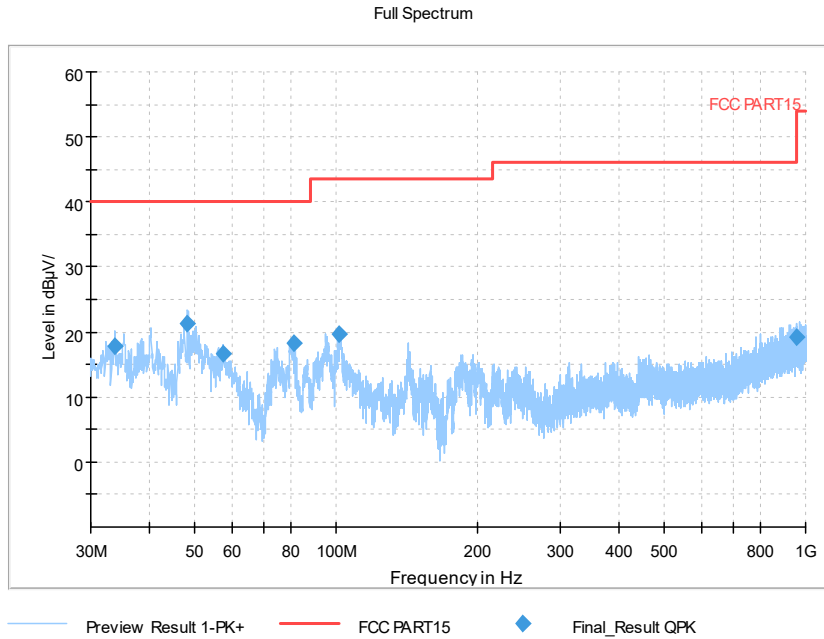

Carrier frequency (MHz): 5310
Channel No.:62

Frequency Range: 30MHz -1GHz
Detector: QP mode
Test Mode: 802.11n(HT40)