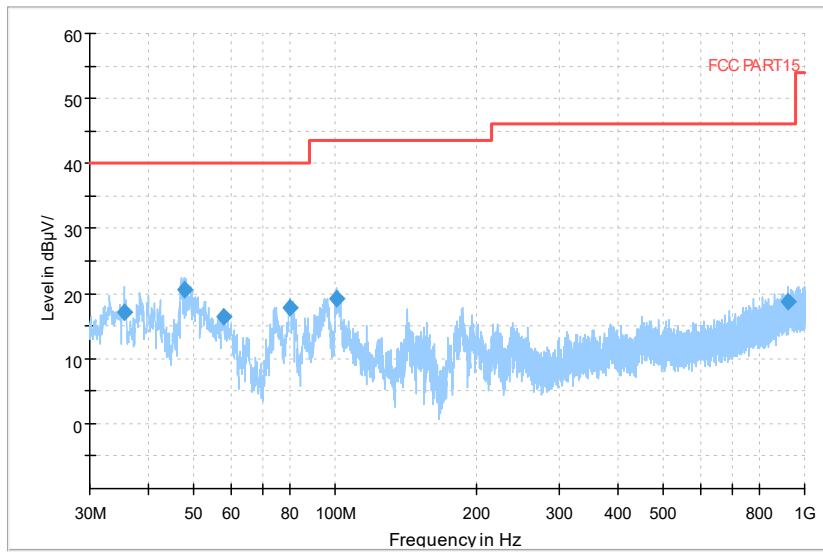

Full Spectrum

Preview Result 1-PK+   FCC PART15   Final_Result QPK

Frequency Range: 30MHz -1GHz
Detector: QP mode
Test Mode: 802.11ac(VHT40)