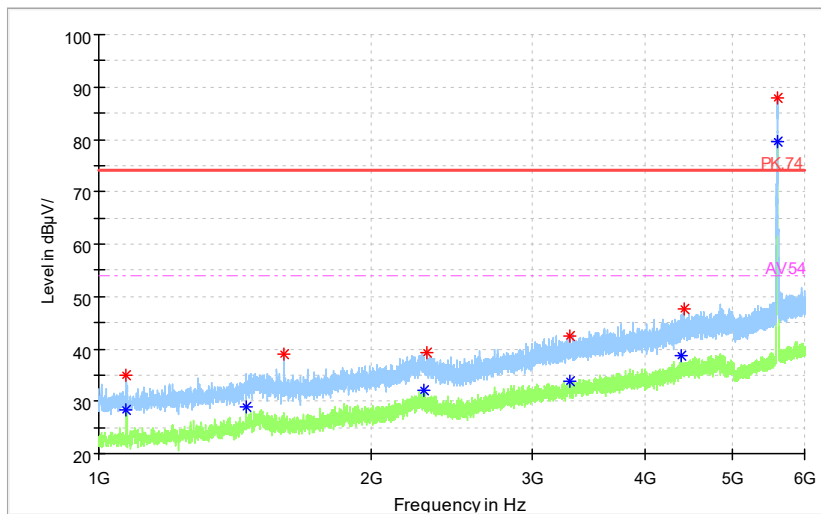

Frequency Range: 6GHz -18GHz
Detector: Av mode and PK mode
Modulation type: 802.11a

Full Spectrum

◆ Preview Result 2-AVG ◆ Preview Result 1-PK+ * Critical_Freqs AVG
* Critical_Freqs PK+ ◆ Final_Result AVG - - - AV54

Frequency Range: 18GHz -40GHz
Detector: Av mode and PK mode
Modulation type: 802.11a

Full Spectrum

Preview Result 1-PK+ FCC PART15 Final_Result QPK

Frequency Range: 30MHz -1GHz
Detector: QP mode
Test Mode: 802.11n(HT20)

Full Spectrum

Preview Result 2-AVG Preview Result 1-PK+ Critical_Freqs AVG
Critical_Freqs PK+ PK.74 AV54
Final_Result PK+ Final_Result AVG

Frequency Range: 1GHz -6GHz
Detector: Av mode and PK mode
Modulation type: 802.11n(HT20)