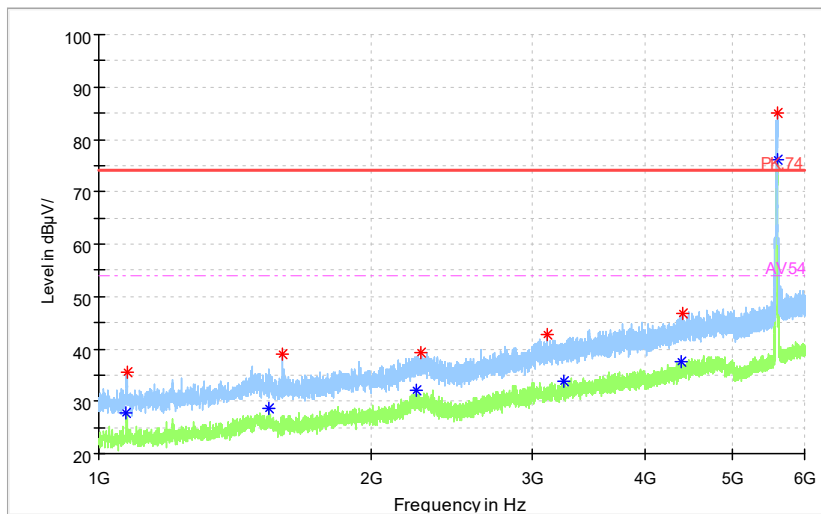

Frequency Range: 6GHz -18GHz
Detector: Av mode and PK mode
Modulation type: 802.11n(HT40)

Full Spectrum

◆ Preview Result 2-AVG ◆ Preview Result 1-PK+ * Critical_Freqs AVG
* Critical_Freqs PK+ — PK.74 - - - AV54
◆ Final_Result PK+ ◆ Final_ResultAVG

Frequency Range: 18GHz -40GHz
Detector: Av mode and PK mode
Modulation type: 802.11n(HT40)

Full Spectrum

Preview Result 1-PK+ FCC PART15 Final_Result QPK

Frequency Range: 30MHz -1GHz
Detector: QP mode
Test Mode: 802.11ac(VHT40)

Full Spectrum

Preview Result 2-AVG Preview Result 1-PK+ Critical_Freqs AVG
Critical_Freqs PK+ PK.74 AV54
Final_Result PK+ Final_Result AVG

Frequency Range: 1GHz -6GHz
Detector: Av mode and PK mode
Test Mode: 802.11ac(VHT40)