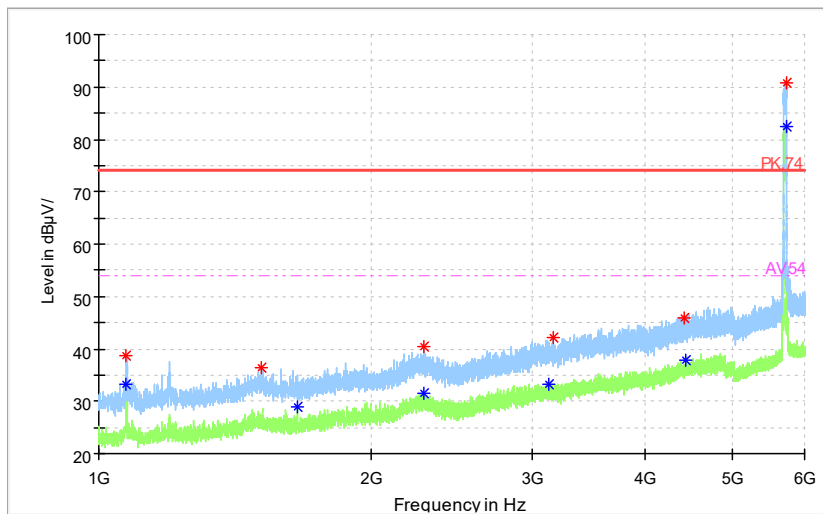

Frequency Range: 1GHz -6GHz
 Detector: Av mode and PK mode
 Modulation type: 802.11n(HT40)

Full Spectrum

Frequency Range: 6GHz -18GHz
Detector: Av mode and PK mode
Modulation type: 802.11n(HT40)

Full Spectrum

Frequency Range: 18GHz -40GHz
Detector: Av mode and PK mode
Modulation type: 802.11n(HT40)

Full Spectrum

Preview Result 1-PK+ FCC PART15 Final_Result QPK

Frequency Range: 30MHz -1GHz
Detector: QP mode
Test Mode: 802.11ac(VHT40)

Full Spectrum

Preview Result 2-AVG Preview Result 1-PK+ Critical_Freqs AVG
Critical_Freqs PK+ PK.74 AV.54
Final_Result PK+ Final_Result AVG

Frequency Range: 1GHz -6GHz
Detector: Av mode and PK mode
Test Mode: 802.11ac(VHT40)