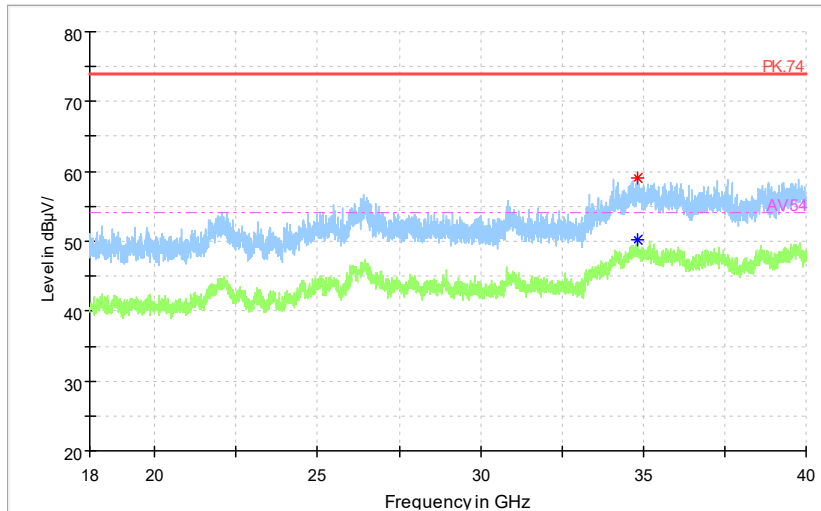

Full Spectrum

◆ Preview Result 2-AVG   ◆ Preview Result 1-PK+   * Critical_Freqs AVG
* Critical_Freqs PK+   ◆ Final_Result AVG   - - - AV54
◆ Final_Result PK+

Frequency Range: 18GHz -40GHz
Detector: Av mode and PK mode
Test Mode: 802.11ac(VHT20)