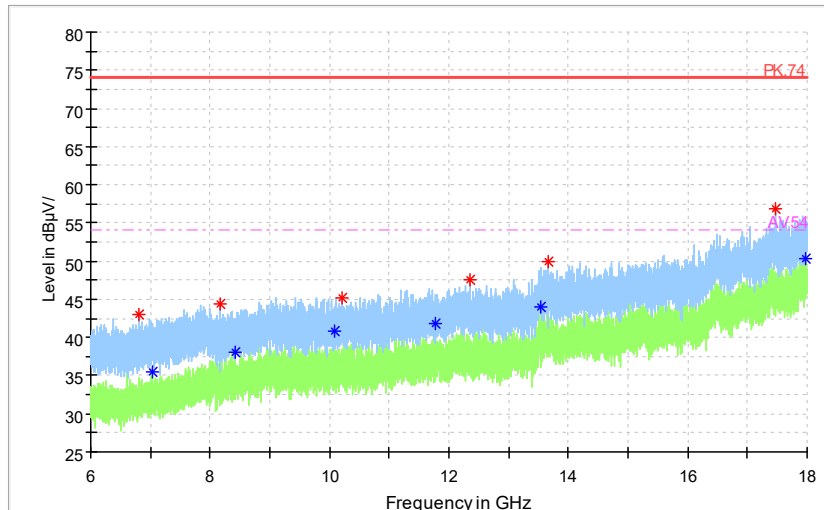

Full Spectrum

— Preview Result 2-AVG — Preview Result 1-PK+ * Critical_Freqs AVG
* Critical_Freqs PK+ — PK.74 ◆ Final_Result AVG
◆ Final_Result PK+ - - - AV54

Frequency Range: 18GHz -40GHz
Detector: Av mode and PK mode
Test Mode: 802.11ac(VHT40)

Carrier frequency (MHz): 5590
Channel No.:118

Full Spectrum

Preview Result 1-PK+ FCC PART15 Final_Result QPK

Frequency Range: 30MHz -1GHz
Detector: QP mode
Test Mode: 802.11n(HT40)

Full Spectrum

Preview Result 2-AVG Preview Result 1-PK+ Critical_Freqs AVG
Critical_Freqs PK+ PK.74 AV54
Final_Result PK+ Final_ResultAVG

Frequency Range: 1GHz -6GHz
Detector: Av mode and PK mode
Modulation type: 802.11n(HT40)

Full Spectrum

◆ Preview Result 2-AVG ◆ Preview Result 1-PK+ * Critical_Freqs AVG
* Critical_Freqs PK+ — PK.74 - - - AV54
◆ Final_Result PK+ ◆ Final_ResultAVG