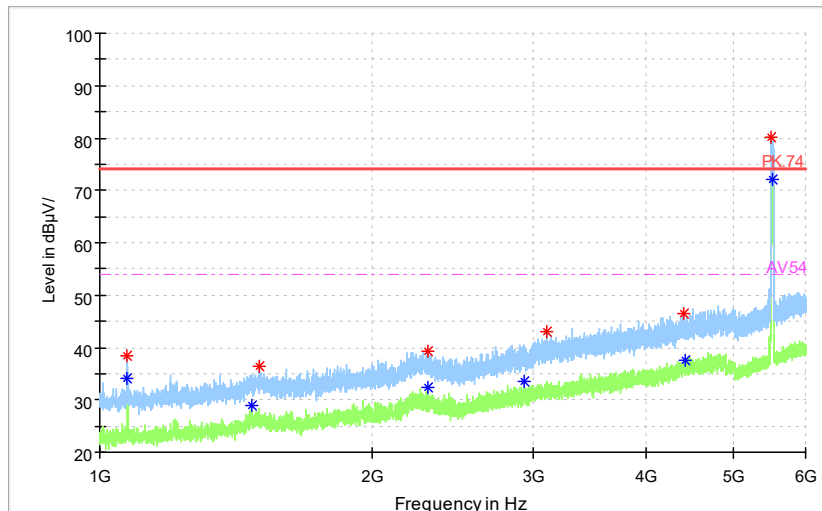

Full Spectrum

◆ Preview Result 2-AVG ◆ Preview Result 1-PK+ * Critical_Freqs AVG
* Critical_Freqs PK+ ◆ Final_Result AVG - - - AV54
◆ Final_Result PK+

Frequency Range: 18GHz -40GHz
Detector: Av mode and PK mode
Test Mode: 802.11ac(VHT20)

Carrier frequency (MHz): 5510
Channel No.:102

Full Spectrum

Preview Result 1-PK+ FCC PART15 Final_Result QPK

Frequency Range: 30MHz -1GHz
Detector: QP mode
Test Mode: 802.11n(HT40)

Full Spectrum

Preview Result 2-AVG Preview Result 1-PK+ Critical_Freqs PK+
Critical_Freqs PK+ Final_Result PK+ Final_Result AVG Critical_Freqs AVG
AV54

Frequency Range: 1GHz -6GHz
Detector: Av mode and PK mode
Modulation type: 802.11n(HT40)

Full Spectrum

◆ Preview Result 2-AVG ◆ Preview Result 1-PK+ * Critical_Freqs AVG
* Critical_Freqs PK+ — PK.74 - - - AV54
◆ Final_Result PK+ ◆ Final_ResultAVG