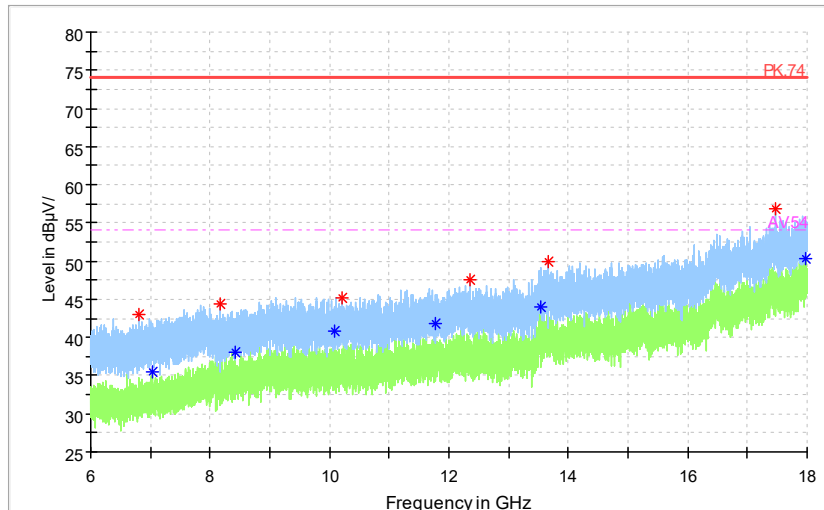

Full Spectrum

◆ Preview Result 2-AVG   ◆ Preview Result 1-PK+   * Critical_Freqs AVG
* Critical_Freqs PK+   — PK.74   - - - AV54
◆ Final_Result PK+   ◆ Final_ResultAVG

Frequency Range: 6GHz -18GHz
Detector: Av mode and PK mode
Modulation type: 802.11n(HT20)