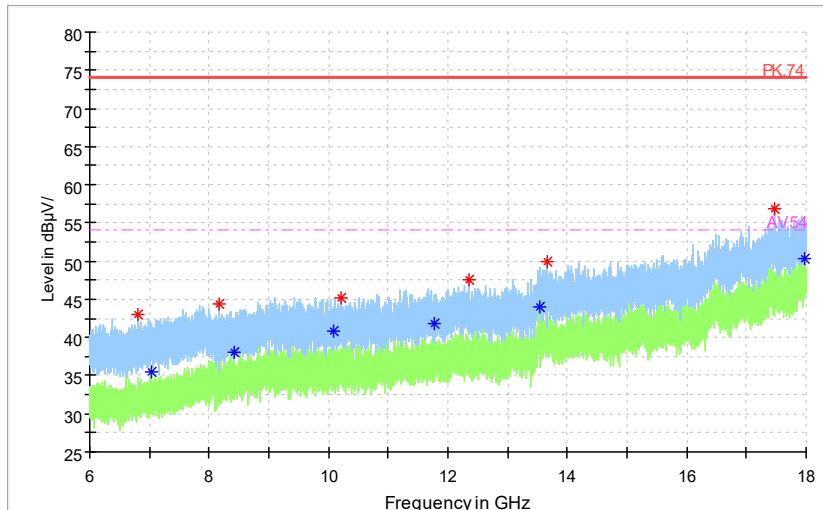

Full Spectrum

— Preview Result 2-AVG — Preview Result 1-PK+ * Critical_Freqs AVG
* Critical_Freqs PK+ — PK.74 ◆ Final_Result AVG
◆ Final_Result PK+ - - - AV54

Frequency Range: 18GHz -40GHz
Detector: Av mode and PK mode
Modulation type: 802.11a

Full Spectrum

Preview Result 1-PK+ FCC PART15 Final_Result QPK

Frequency Range: 30MHz -1GHz
Detector: QP mode
Test Mode: 802.11n(HT20)

Full Spectrum

Preview Result 2-AVG Preview Result 1-PK+ Critical_Freqs AVG
Critical_Freqs PK+ PK.74 AV54
Final_Result PK+ Final_Result AVG

Frequency Range: 1GHz -6GHz
Detector: Av mode and PK mode
Modulation type: 802.11n(HT20)

Full Spectrum

◆ Preview Result 2-AVG ◆ Preview Result 1-PK+ * Critical_Freqs AVG
* Critical_Freqs PK+ — PK.74 - - - AV54
◆ Final_Result PK+ ◆ Final_ResultAVG