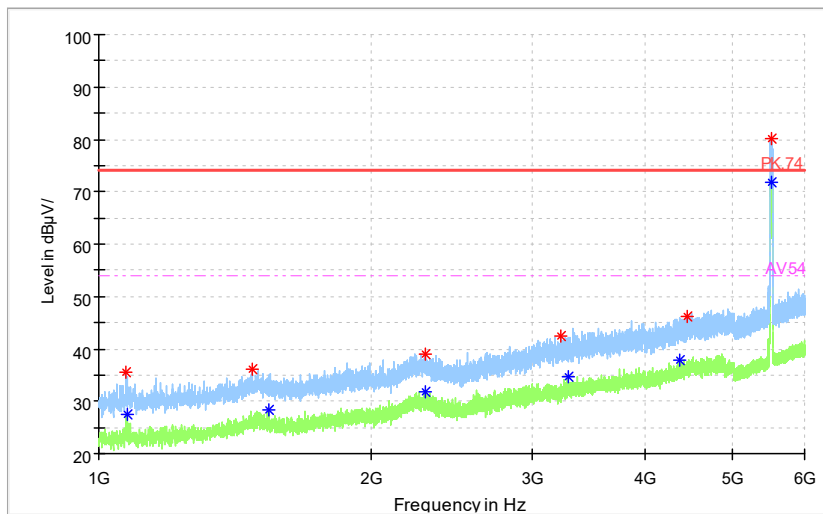

Frequency Range: 6GHz -18GHz
Detector: Av mode and PK mode
Modulation type: 802.11n(HT40)

Full Spectrum

◆ Preview Result 2-AVG ◆ Preview Result 1-PK+ * Critical_Freqs AVG
* Critical_Freqs PK+ — PK.74 - - - AV54
◆ Final_Result PK+ ◆ Final_ResultAVG

Frequency Range: 18GHz -40GHz
Detector: Av mode and PK mode
Modulation type: 802.11n(HT40)

Full Spectrum

Preview Result 1-PK+ FCC PART15 Final_Result QPK

Frequency Range: 30MHz -1GHz
Detector: QP mode
Test Mode: 802.11ac(VHT40)

Full Spectrum

Preview Result 2-AVG Preview Result 1-PK+ Critical_Freqs AVG
Critical_Freqs PK+ PK.74 AV54
Final_Result PK+ Final_Result AVG

Frequency Range: 1GHz -6GHz
Detector: Av mode and PK mode
Test Mode: 802.11ac(VHT40)