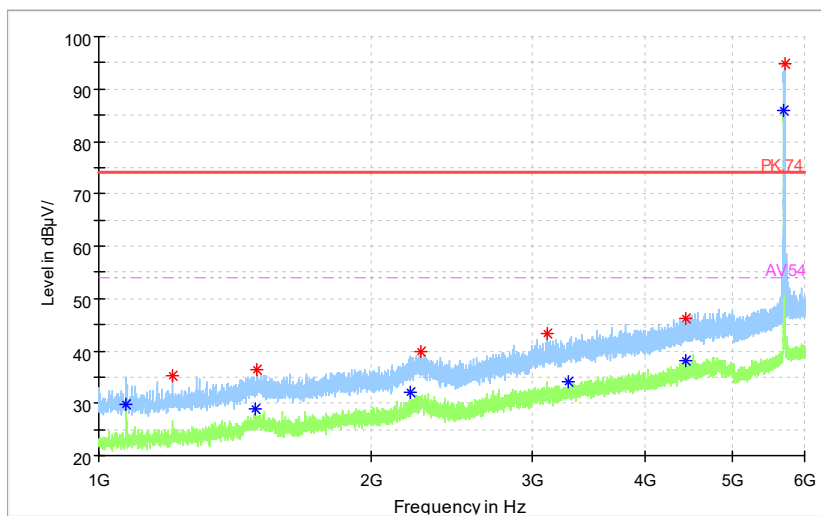

Full Spectrum

Preview Result 2-AVG   Preview Result 1-PK+   Critical_Freqs AVG
Critical_Freqs PK+   PK.74   AV.54
Final_Result PK+   Final_Result AVG

Frequency Range: 1GHz -6GHz
Detector: Av mode and PK mode
Modulation type: 802.11n(HT20)