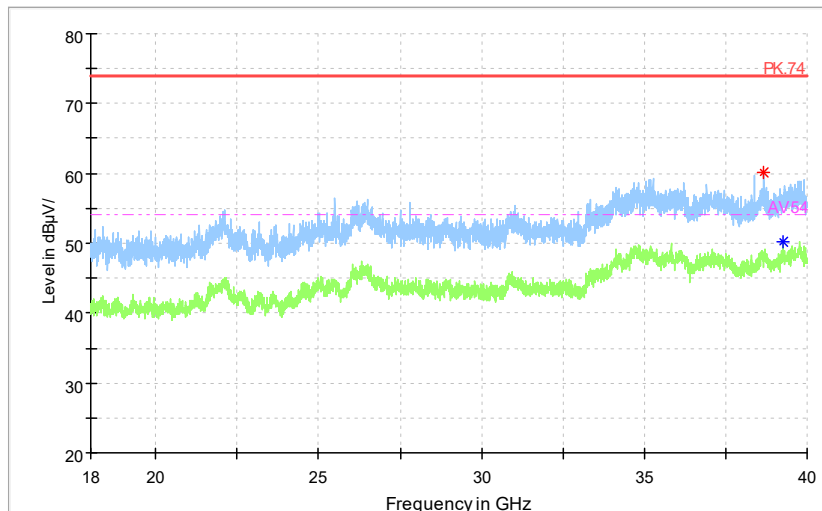

Frequency Range: 1GHz -6GHz
 Detector: Av mode and PK mode
 Test Mode: 802.11ac(VHT40)

Full Spectrum

◆ Preview Result 2-AVG ◆ Preview Result 1-PK+ * Critical_Freqs AVG
* Critical_Freqs PK+ — PK.74 - - - AV54
◆ Final_Result PK+ ◆ Final_ResultAVG

Frequency Range: 6GHz -18GHz
Detector: Av mode and PK mode
Test Mode: 802.11ac(VHT40)

Full Spectrum

◆ Preview Result 2-AVG ◆ Preview Result 1-PK+ * Critical_Freqs AVG
* Critical_Freqs PK+ — PK.74 - - - AV54
◆ Final_Result PK+ ◆ Final_ResultAVG