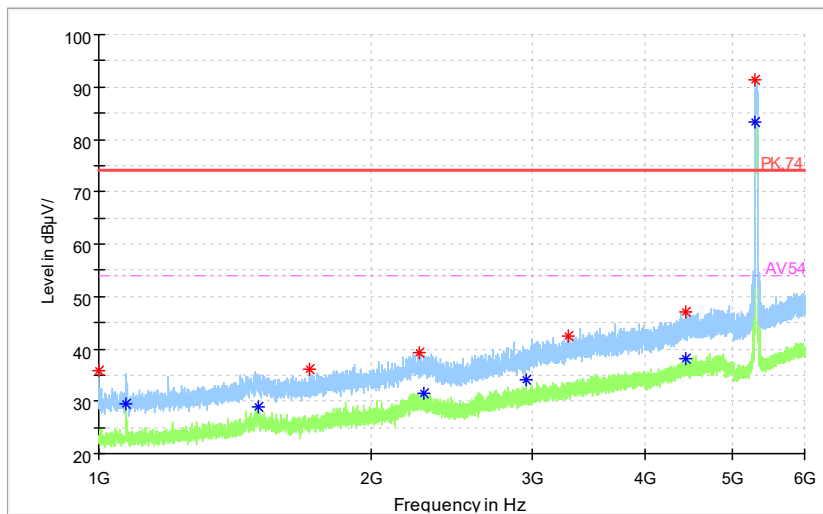

Frequency Range: 6GHz -18GHz
Detector: Av mode and PK mode
Modulation type: 802.11n(HT40)

Full Spectrum

— Preview Result 2-AVG — Preview Result 1-PK+ * Critical_Freqs AVG
* Critical_Freqs PK+ — PK.74 ◆ Final_Result AVG
◆ Final_Result PK+ ◆ Final_Result AVG - - - - - AV54

Frequency Range: 18GHz -40GHz
Detector: Av mode and PK mode
Modulation type: 802.11n(HT40)

Full Spectrum

Preview Result 1-PK+ FCC PART15 Final_Result QPK

Frequency Range: 30MHz -1GHz
Detector: QP mode
Test Mode: 802.11ac(VHT40)

Full Spectrum

Preview Result 2-AVG Preview Result 1-PK+ Critical_Freqs AVG
Critical_Freqs PK+ PK.74 AV54
Final_Result PK+ Final_Result AVG

Frequency Range: 1GHz -6GHz
Detector: Av mode and PK mode
Test Mode: 802.11ac(VHT40)