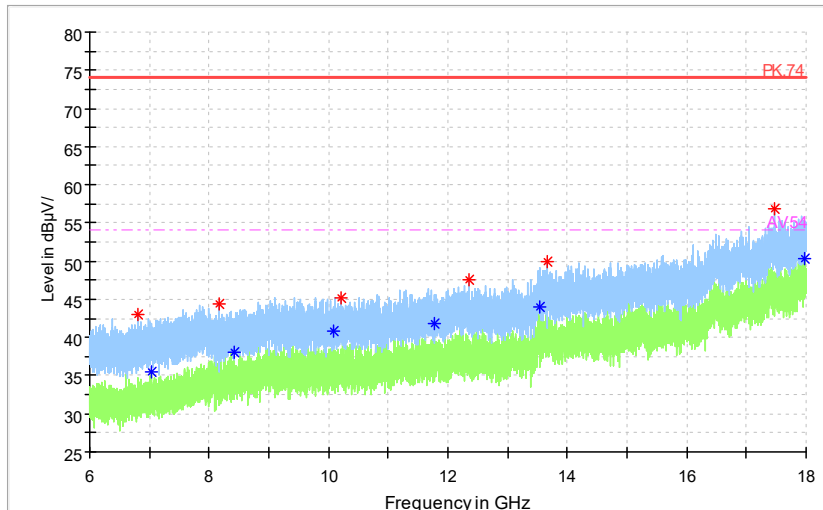

Full Spectrum

◆ Preview Result 2-AVG ◆ Preview Result 1-PK+ * Critical_Freqs AVG
* Critical_Freqs PK+ — PK.74 - - - AV54
◆ Final_Result PK+ ◆ Final_ResultAVG

Frequency Range: 18GHz -40GHz
Detector: Av mode and PK mode
Test Mode: 802.11ac(VHT20)

Carrier frequency (MHz): 5270
Channel No.:54

Frequency Range: 30MHz -1GHz
Detector: QP mode
Test Mode: 802.11n(HT40)

Frequency Range: 1GHz -6GHz
Detector: Av mode and PK mode
Modulation type: 802.11n(HT40)

Full Spectrum

— Preview Result 2-AVG — Preview Result 1-PK+ * Critical_Freqs AVG
* Critical_Freqs PK+ — PK.74 ◆ Final_Result AVG
◆ Final_Result PK+ - - - AV54

Frequency Range: 6GHz -18GHz
Detector: Av mode and PK mode
Modulation type: 802.11n(HT40)