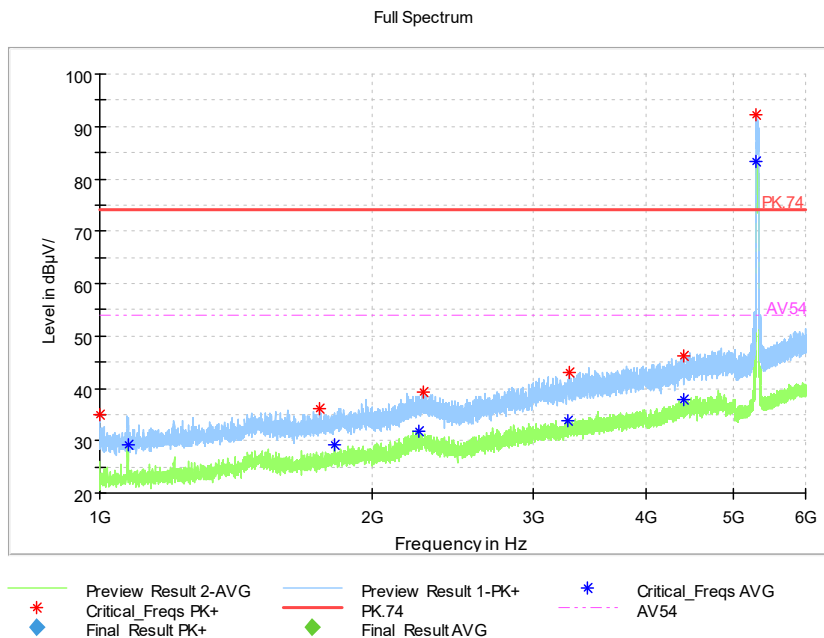

Frequency Range: 1GHz -6GHz
Detector: Av mode and PK mode
Modulation type: 802.11n(HT40)