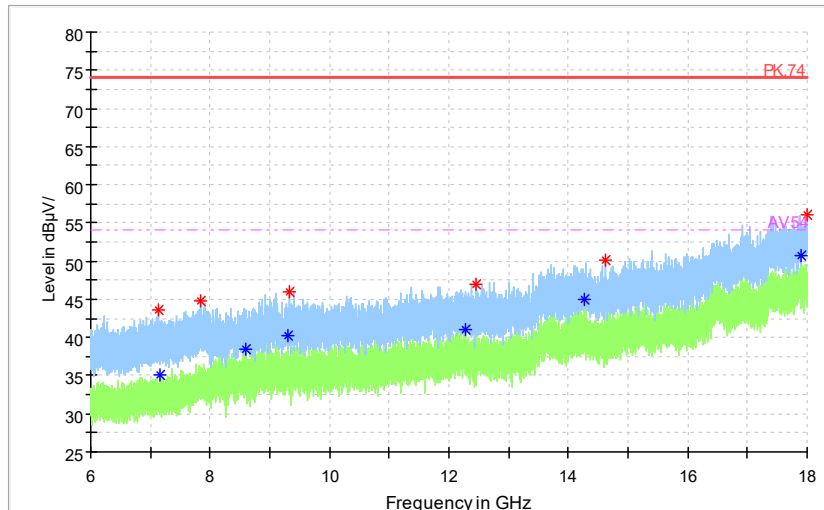

Full Spectrum

◆ Preview Result 2-AVG   ◆ Preview Result 1-PK+   * Critical_Freqs AVG
* Critical_Freqs PK+   — PK.74   - - - AV54
◆ Final_Result PK+   ◆ Final_ResultAVG

Frequency Range: 6GHz -18GHz
Detector: Av mode and PK mode
Modulation type: 802.11a