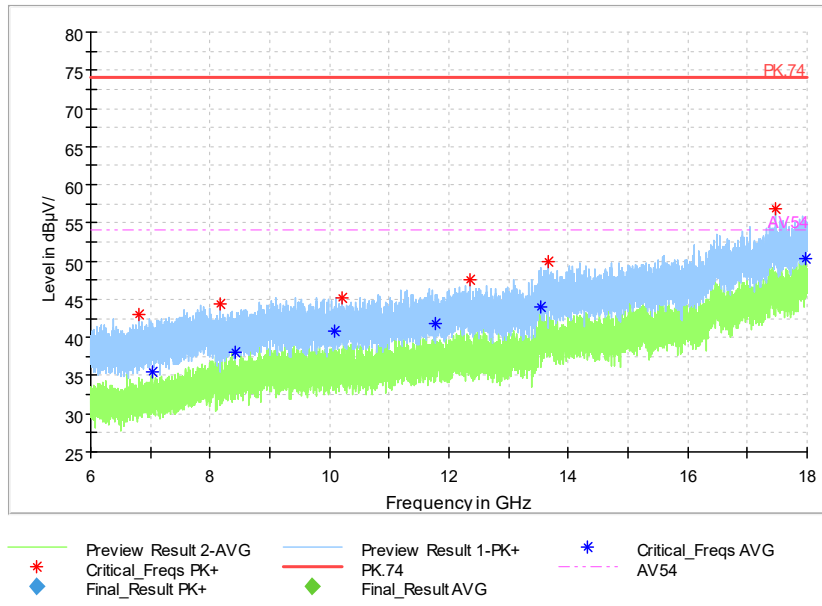

Full Spectrum

◆ Preview Result 2-AVG ◆ Preview Result 1-PK+ * Critical_Freqs AVG
* Critical_Freqs PK+ — PK.74 - - - AV54
◆ Final_Result PK+ ◆ Final_ResultAVG

Frequency Range: 18GHz -40GHz
Detector: Av mode and PK mode
Test Mode: 802.11ac(VHT40)

Carrier frequency (MHz): 5710
 Channel No.:142

Full Spectrum

Preview Result 1-PK+ FCC PART15 Final_Result QPK

Frequency Range: 30MHz -1GHz
 Detector: QP mode
 Test Mode: 802.11n(HT40)

Full Spectrum

Preview Result 2-AVG Preview Result 1-PK+ Critical_Freqs AVG
 Critical_Freqs PK+ PK.74 AV.54
 Final_Result PK+ Final_ResultAVG

Frequency Range: 1GHz -6GHz
 Detector: Av mode and PK mode
 Modulation type: 802.11n(HT40)

Full Spectrum

Frequency Range: 6GHz -18GHz
Detector: Av mode and PK mode
Modulation type: 802.11n(HT40)

Full Spectrum