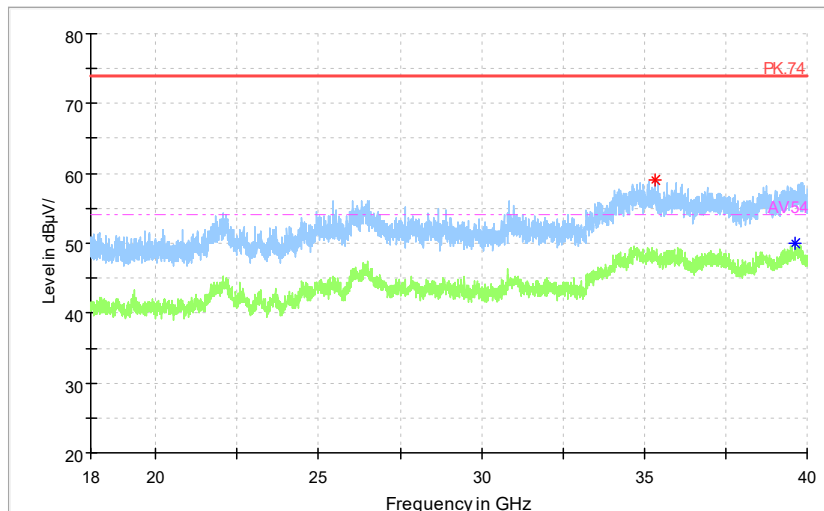

Frequency Range: 1GHz -6GHz
Detector: Av mode and PK mode
Modulation type: 802.11n(HT20)

Full Spectrum

— Preview Result 2-AVG — Preview Result 1-PK+ * Critical_Freqs AVG
* Critical_Freqs PK+ — PK.74 ◆ Final_Result AVG
◆ Final_Result PK+ ◆ Final_Result AVG - - - - - AV54

Frequency Range: 6GHz -18GHz
Detector: Av mode and PK mode
Modulation type: 802.11n(HT20)

Full Spectrum

— Preview Result 2-AVG — Preview Result 1-PK+ * Critical_Freqs AVG
* Critical_Freqs PK+ — PK.74 ◆ Final_Result AVG
◆ Final_Result PK+ ◆ Final_Result AVG - - - - - AV54