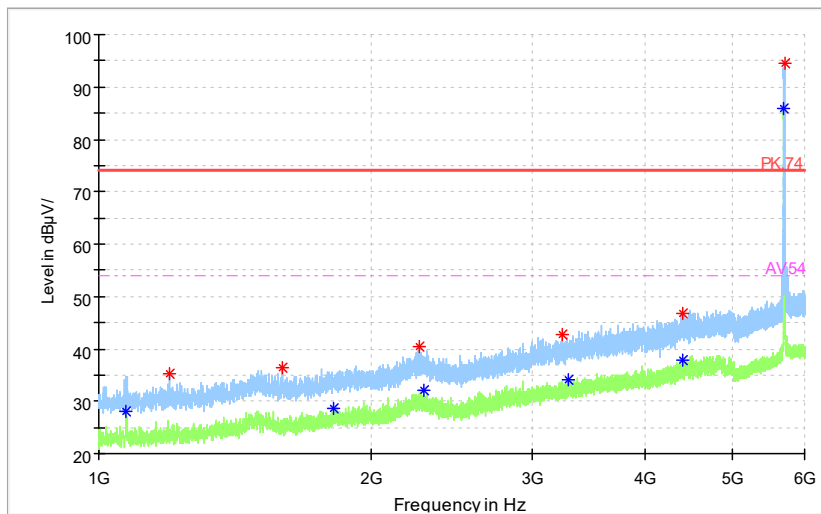

Frequency Range: 6GHz -18GHz
Detector: Av mode and PK mode
Modulation type: 802.11n(HT20)

Full Spectrum

— Preview Result 2-AVG — Preview Result 1-PK+ * Critical_Freqs AVG
* Critical_Freqs PK+ — PK.74 ◆ Final_Result AVG
◆ Final_Result PK+ ◆ Final_Result AVG - - - - - AV54

Frequency Range: 18GHz -40GHz
Detector: Av mode and PK mode
Modulation type: 802.11n(HT20)

Full Spectrum

Preview Result 1-PK+ FCC PART15 Final_Result QPK

Frequency Range: 30MHz -1GHz
 Detector: QP mode
 Test Mode: 802.11ac(VHT20)

Full Spectrum

Preview Result 2-AVG Preview Result 1-PK+ Critical_Freqs AVG
 Critical_Freqs PK+ PK.74 AV54
 Final_Result PK+ Final_Result AVG

Frequency Range: 1GHz -6GHz
 Detector: Av mode and PK mode
 Test Mode: 802.11ac(VHT20)