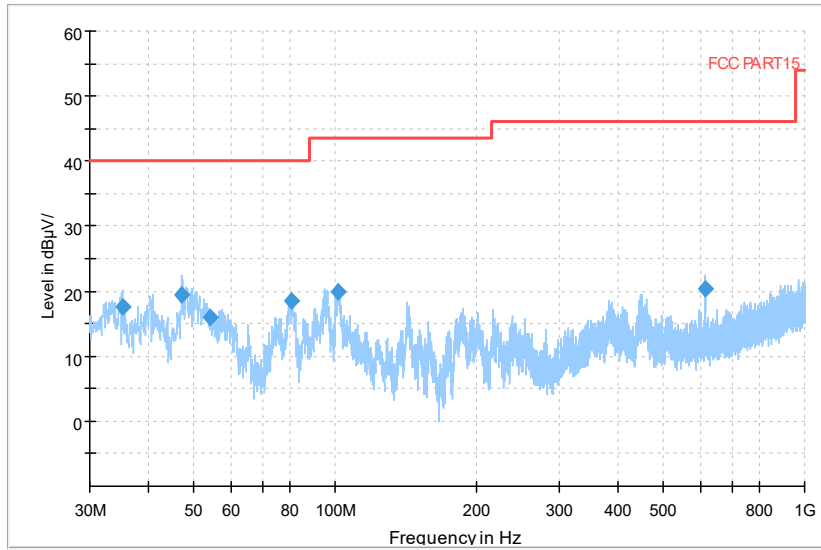

Carrier frequency (MHz): 5710
Channel No.:142

Full Spectrum

Preview Result 1-PK+   FCC PART15   Final_Result QPK

Frequency Range: 30MHz -1GHz
Detector: QP mode
Test Mode: 802.11n(HT40)