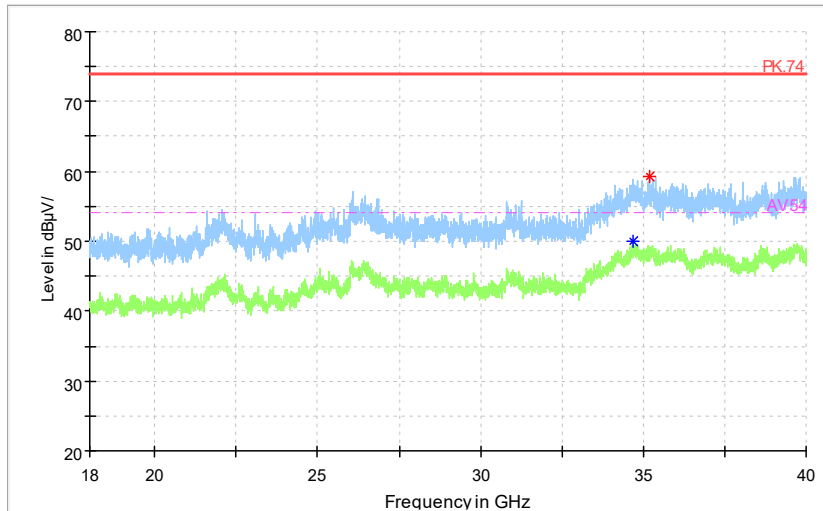

Full Spectrum

◆ Preview Result 2-AVG ◆ Preview Result 1-PK+ * Critical_Freqs AVG
* Critical_Freqs PK+ — PK.74 - - - AV54
◆ Final_Result PK+ ◆ Final_ResultAVG

Frequency Range: 6GHz -18GHz
Detector: Av mode and PK mode
Test Mode: 802.11ac(VHT20)

Full Spectrum

◆ Preview Result 2-AVG ◆ Preview Result 1-PK+ * Critical_Freqs AVG
* Critical_Freqs PK+ — PK.74 - - - AV54
◆ Final_Result PK+ ◆ Final_ResultAVG

Frequency Range: 18GHz -40GHz
Detector: Av mode and PK mode
Test Mode: 802.11ac(VHT20)