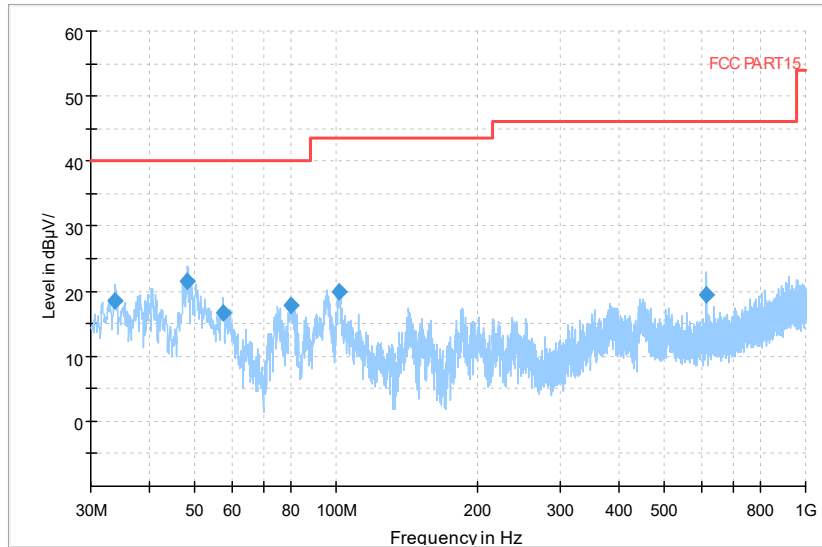

Carrier frequency (MHz): 5600
Channel No.:120

Full Spectrum

Preview Result 1-PK+   FCC PART15   Final_Result QPK

Frequency Range: 30MHz -1GHz
Detector: QP mode
Test Mode: 802.11a