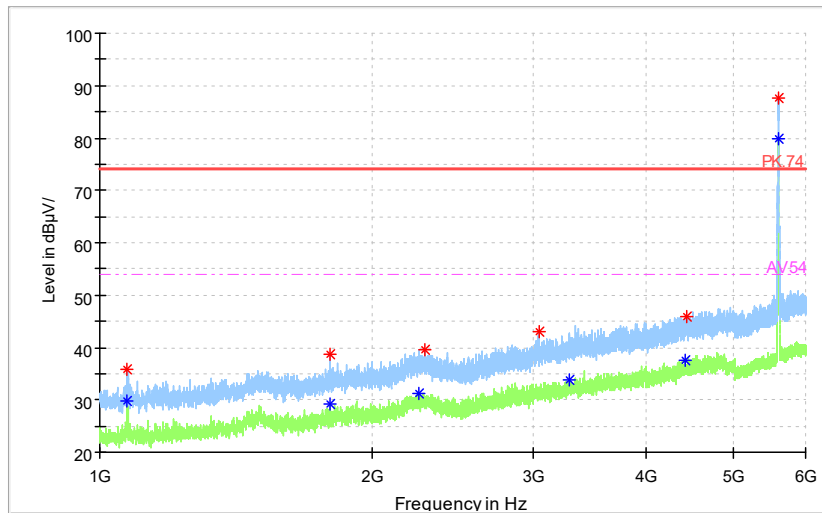

Full Spectrum

◆ Preview Result 2-AVG ◆ Preview Result 1-PK+ * Critical_Freqs AVG
* Critical_Freqs PK+ ◆ Final_Result AVG - - - AV54

Frequency Range: 18GHz -40GHz
Detector: Av mode and PK mode
Test Mode: 802.11ac(VHT20)

Carrier frequency (MHz): 5600
Channel No.:120

Full Spectrum

Preview Result 1-PK+ FCC PART15 Final_Result QPK

Frequency Range: 30MHz -1GHz
Detector: QP mode
Test Mode: 802.11a

Full Spectrum

Preview Result 2-AVG Preview Result 1-PK+ Critical_Freqs AVG
Critical_Freqs PK+ PK.74 AV54
Final_Result PK+ Final_ResultAVG

Frequency Range: 1GHz -6GHz
Detector: Av mode and PK mode
Modulation type: 802.11a

Full Spectrum

◆ Preview Result 2-AVG ◆ Preview Result 1-PK+ * Critical_Freqs AVG
* Critical_Freqs PK+ ◆ Final_Result AVG - - - AV54