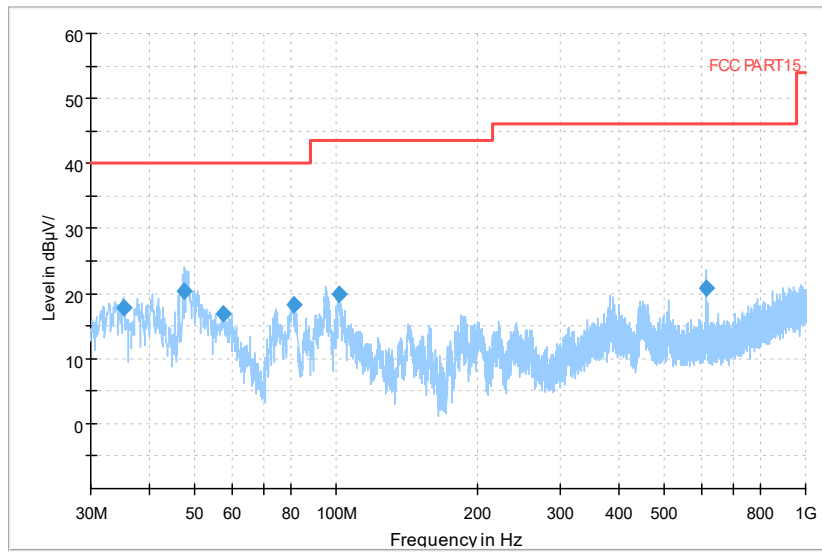

Full Spectrum

— Preview Result 1-PK+   — FCC PART15   ◆ Final_Result QPK

Frequency Range: 30MHz -1GHz
Detector: QP mode
Test Mode: 802.11ac(VHT20)