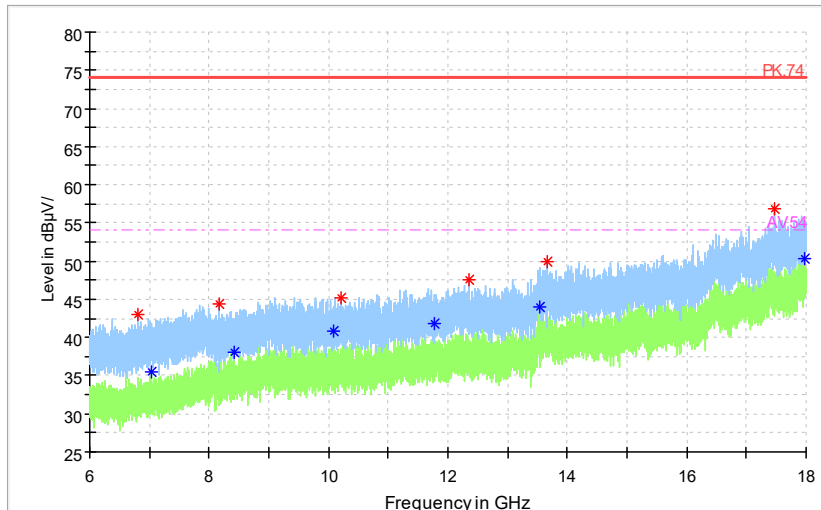

Full Spectrum

◆ Preview Result 2-AVG   ◆ Preview Result 1-PK+   * Critical_Freqs AVG
* Critical_Freqs PK+   ◆ Final_Result AVG   - - - AV54
◆ Final_Result PK+

Frequency Range: 6GHz -18GHz
Detector: Av mode and PK mode
Test Mode: 802.11ac(VHT20)