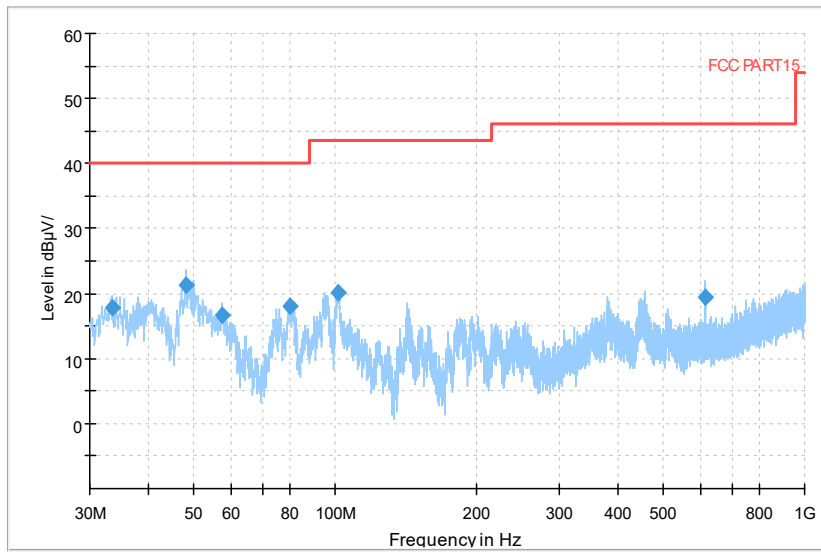

Full Spectrum

Preview Result 1-PK+   FCC PART15   Final_Result QPK

Frequency Range: 30MHz -1GHz
Detector: QP mode
Test Mode: 802.11ac(VHT20)