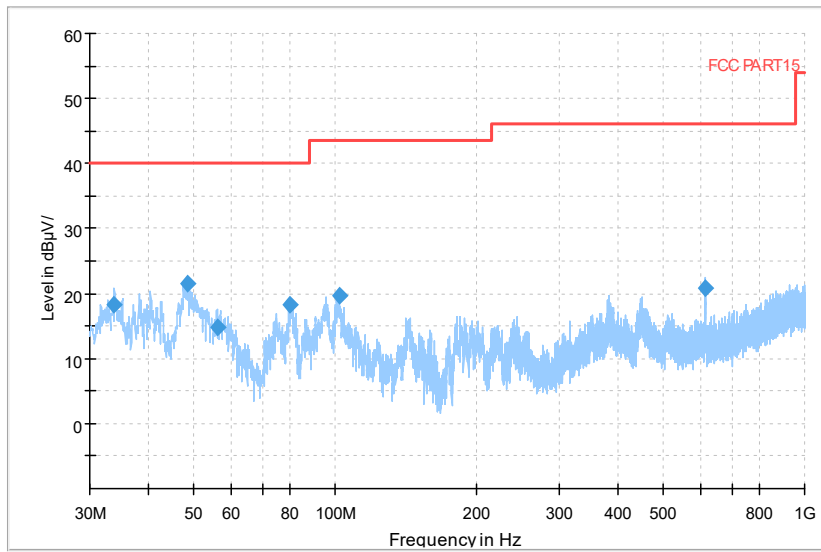

Full Spectrum

Preview Result 1-PK+   FCC PART15   Final_Result QPK

Frequency Range: 30MHz -1GHz
Detector: QP mode
Test Mode: 802.11ac(VHT40)