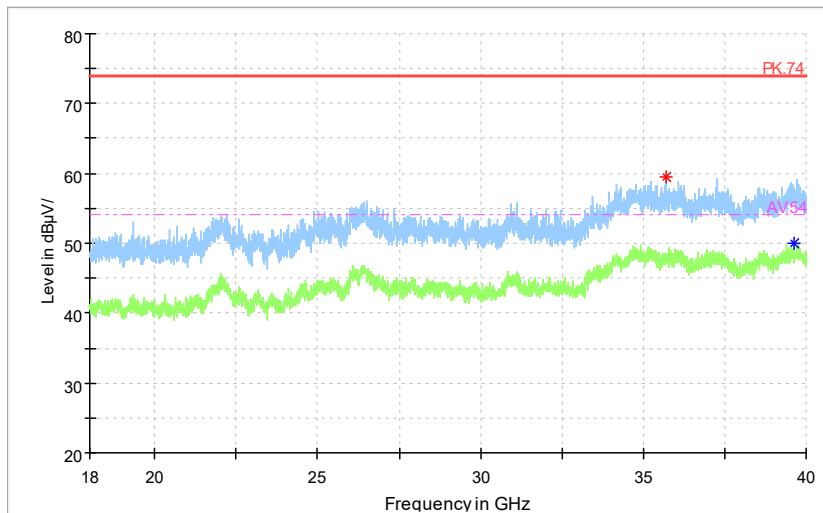

Frequency Range: 1GHz -6GHz
Detector: Av mode and PK mode
Test Mode: 802.11ac(VHT80)

Full Spectrum

— Preview Result 2-AVG — Preview Result 1-PK+ * Critical_Freqs AVG
* Critical_Freqs PK+ — PK.74 ◆ Final_Result AVG
◆ Final_Result PK+ ◆ Final_Result AVG - - - AV54

Frequency Range: 6GHz -18GHz
Detector: Av mode and PK mode
Test Mode: 802.11ac(VHT80)

Full Spectrum

— Preview Result 2-AVG — Preview Result 1-PK+ * Critical_Freqs AVG
* Critical_Freqs PK+ — PK.74 ◆ Final_Result AVG
◆ Final_Result PK+ ◆ Final_Result AVG - - - AV54