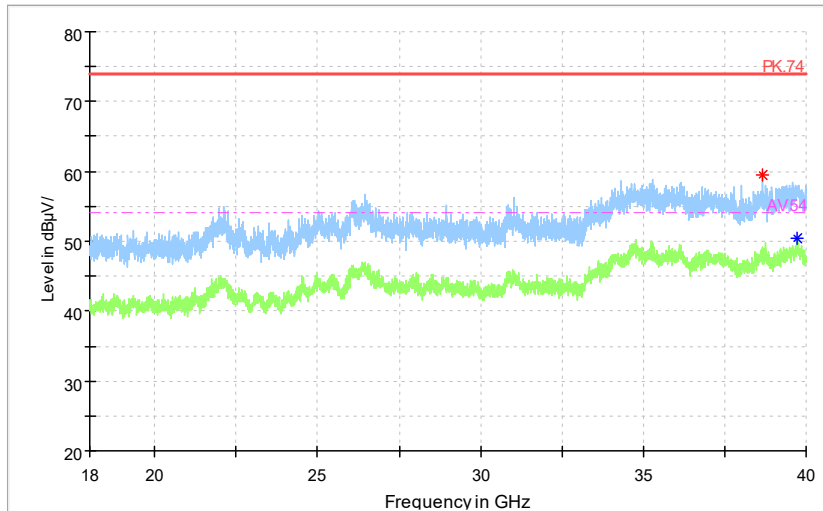

Full Spectrum

— Preview Result 2-AVG   — Preview Result 1-PK+   * Critical_Freqs AVG
* Critical_Freqs PK+   — PK.74   ◆ Final_Result AVG
◆ Final_Result PK+   - - - AV54

Frequency Range: 18GHz -40GHz
Detector: Av mode and PK mode
Test Mode: 802.11ac(VHT40)