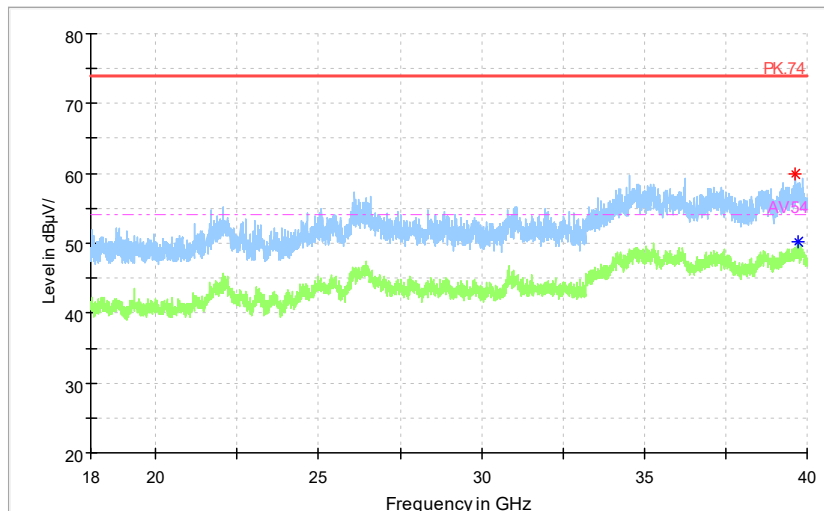

Full Spectrum

— Preview Result 2-AVG   — Preview Result 1-PK+   * Critical_Freqs AVG
* Critical_Freqs PK+   — PK.74   ◆ Final_Result AVG
◆ Final_Result PK+   - - - AV54

Frequency Range: 18GHz -40GHz
Detector: Av mode and PK mode
Test Mode: 802.11ac(VHT40)