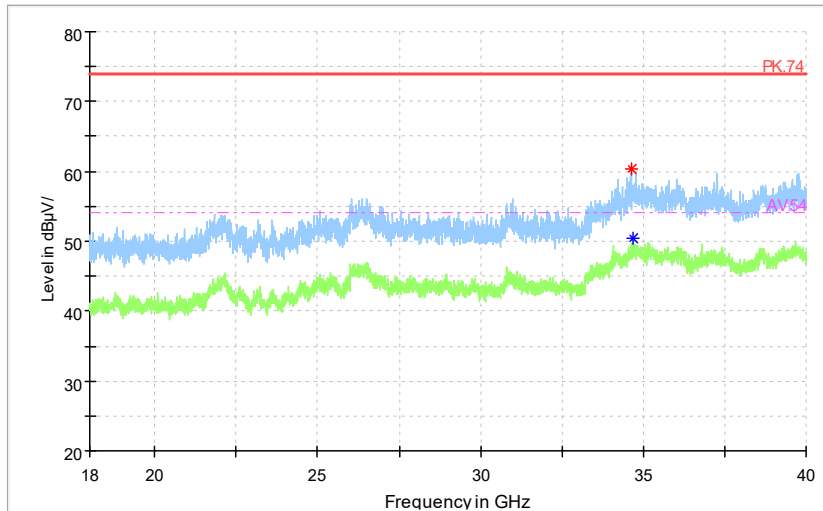

Full Spectrum

— Preview Result 2-AVG   — Preview Result 1-PK+   * Critical_Freqs AVG
* Critical_Freqs PK+   — PK.74   ◆ Final_Result AVG
◆ Final_Result PK+   - - - AV54

Frequency Range: 18GHz -40GHz
Detector: Av mode and PK mode
Test Mode: 802.11ac(VHT40)