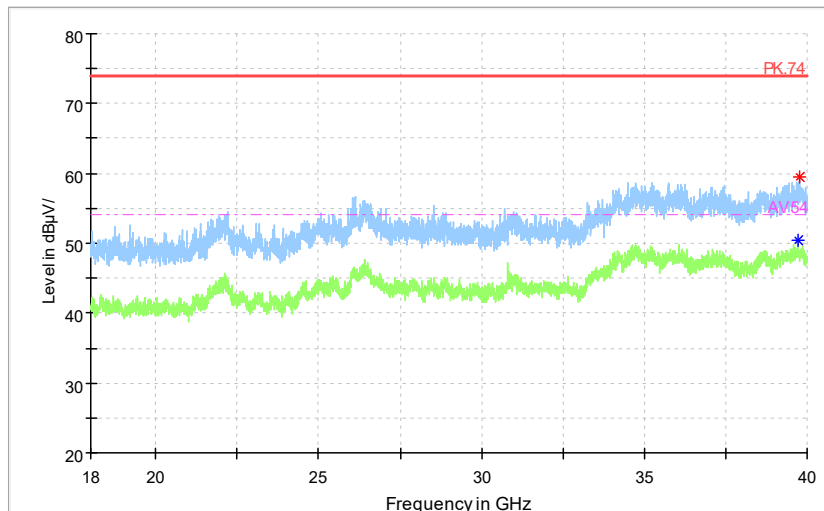

Frequency Range: 1GHz -6GHz
 Detector: Av mode and PK mode
 Modulation type: 802.11n(HT40)

Full Spectrum

— Preview Result 2-AVG — Preview Result 1-PK+ * Critical_Freqs AVG
* Critical_Freqs PK+ — PK.74 ◆ Final_Result AVG
◆ Final_Result PK+ ◆ Final_Result AVG - - - - - AV54

Frequency Range: 6GHz -18GHz
Detector: Av mode and PK mode
Modulation type: 802.11n(HT40)

Full Spectrum

— Preview Result 2-AVG — Preview Result 1-PK+ * Critical_Freqs AVG
* Critical_Freqs PK+ — PK.74 ◆ Final_Result AVG
◆ Final_Result PK+ ◆ Final_Result AVG - - - - - AV54