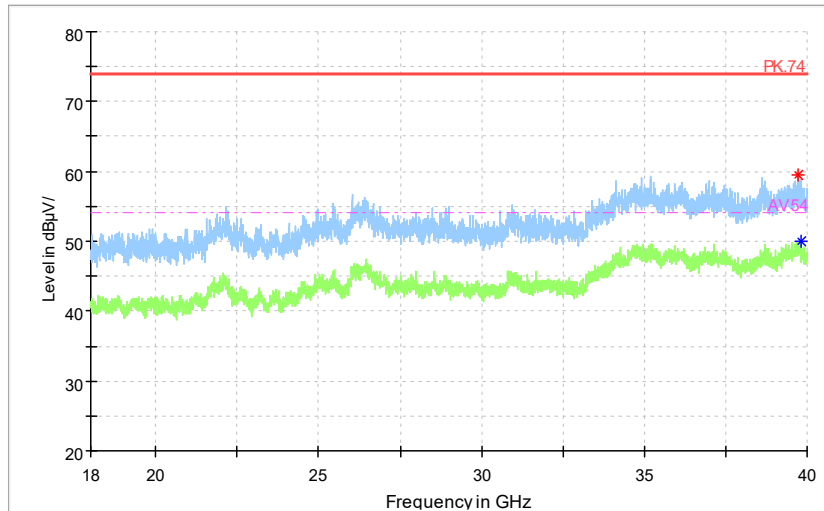

Full Spectrum

◆ Preview Result 2-AVG   ◆ Preview Result 1-PK+   * Critical_Freqs AVG
* Critical_Freqs PK+   — PK.74   - - - AV54
◆ Final_Result PK+   ◆ Final_ResultAVG

Frequency Range: 18GHz -40GHz
Detector: Av mode and PK mode
Modulation type: 802.11a