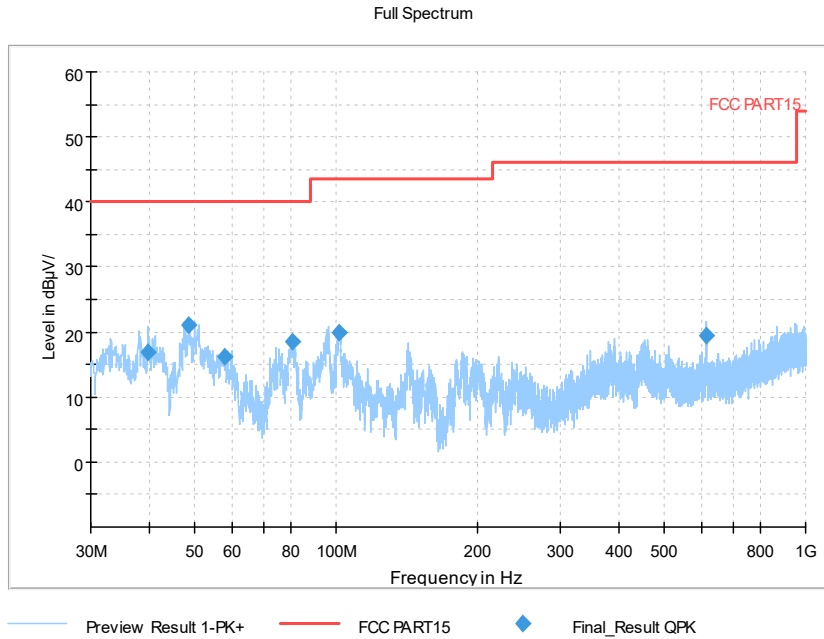

Carrier frequency (MHz): 5500
Channel No.:100

Frequency Range: 30MHz -1GHz
Detector: QP mode
Test Mode: 802.11a