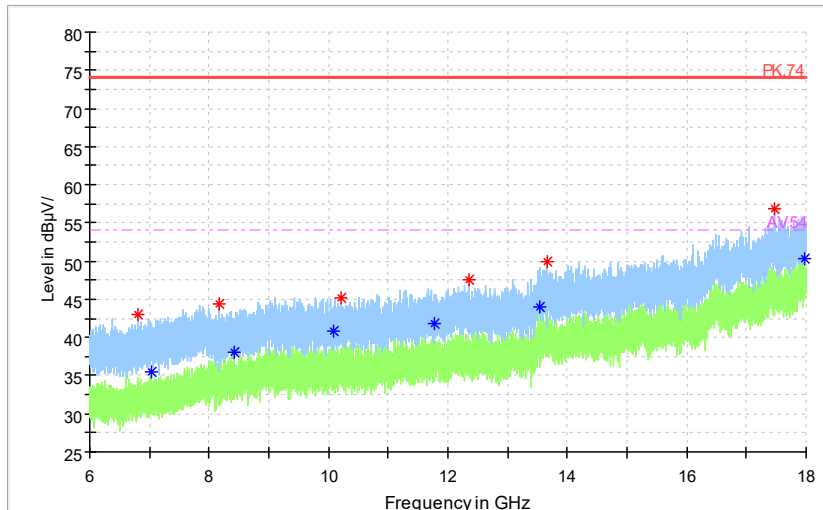

Full Spectrum

◆ Preview Result 2-AVG ◆ Preview Result 1-PK+ * Critical_Freqs AVG
* Critical_Freqs PK+ — PK.74 - - - AV54
◆ Final_Result PK+ ◆ Final_ResultAVG

Frequency Range: 6GHz -18GHz
Detector: Av mode and PK mode
Test Mode: 802.11ac(VHT20)

Full Spectrum

◆ Preview Result 2-AVG ◆ Preview Result 1-PK+ * Critical_Freqs AVG
* Critical_Freqs PK+ — PK.74 - - - AV54
◆ Final_Result PK+ ◆ Final_ResultAVG

Frequency Range: 18GHz -40GHz
Detector: Av mode and PK mode
Test Mode: 802.11ac(VHT20)