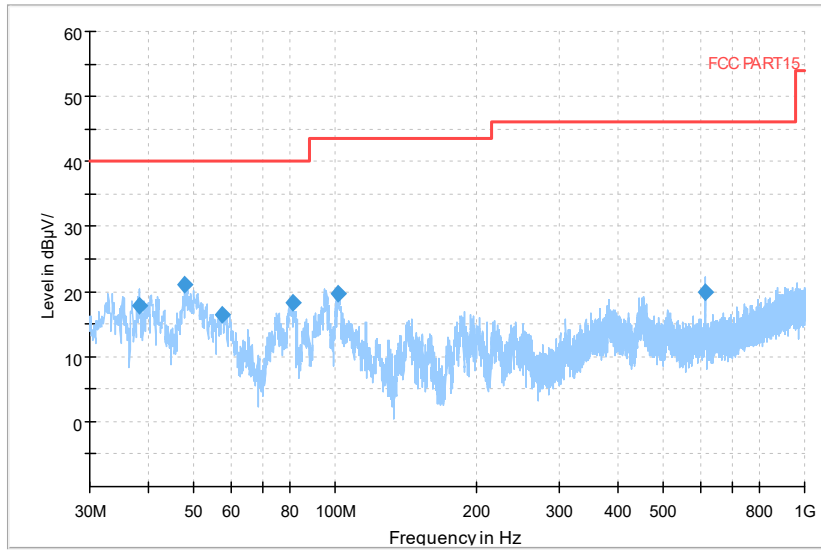

Full Spectrum

Preview Result 1-PK+   FCC PART15   Final_Result QPK

Frequency Range: 30MHz -1GHz
Detector: QP mode
Test Mode: 802.11n(HT20)