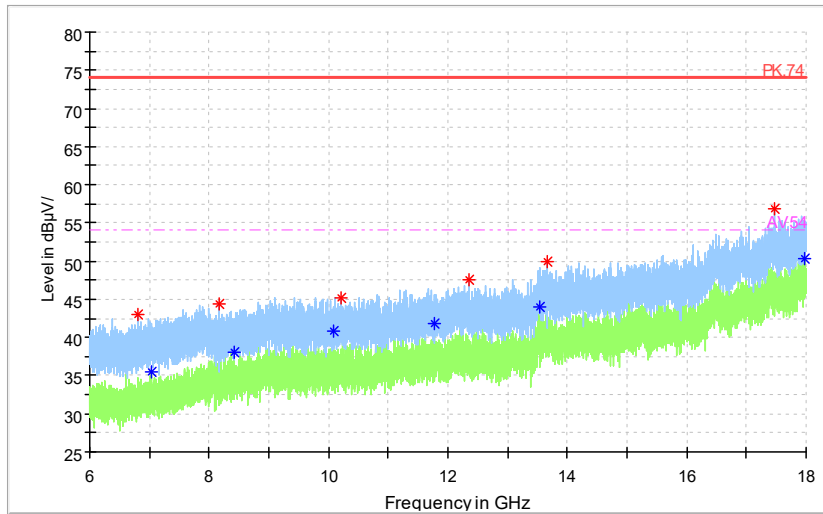

Full Spectrum

— Preview Result 2-AVG   — Preview Result 1-PK+   * Critical_Freqs AVG
* Critical_Freqs PK+   — PK.74   ◆ Final_Result AVG
◆ Final_Result PK+   - - - AV54

Frequency Range: 6GHz -18GHz
Detector: Av mode and PK mode
Test Mode: 802.11ac(VHT40)