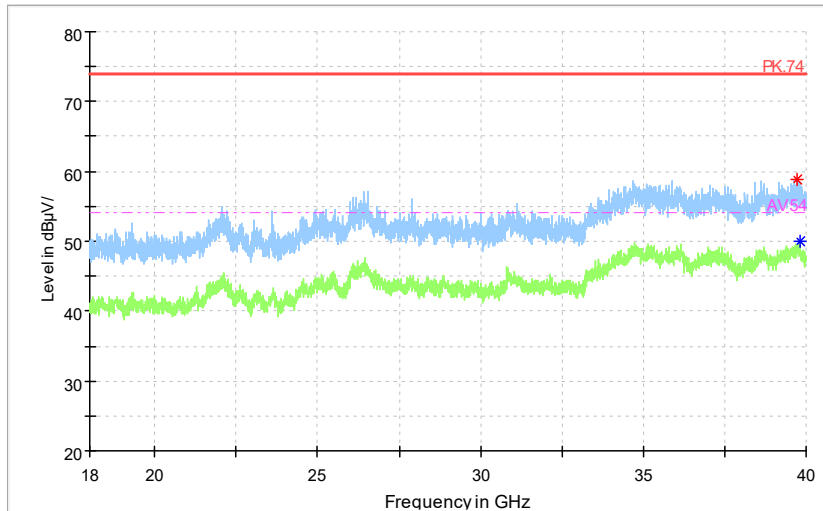

Frequency Range: 1GHz -6GHz
Detector: Av mode and PK mode
Modulation type: 802.11n(HT20)

Full Spectrum

◆ Preview Result 2-AVG ◆ Preview Result 1-PK+ * Critical_Freqs AVG
* Critical_Freqs PK+ — PK.74 - - - AV54
◆ Final_Result PK+ ◆ Final_ResultAVG

Frequency Range: 6GHz -18GHz
Detector: Av mode and PK mode
Modulation type: 802.11n(HT20)

Full Spectrum

◆ Preview Result 2-AVG ◆ Preview Result 1-PK+ * Critical_Freqs AVG
* Critical_Freqs PK+ — PK.74 - - - AV54
◆ Final_Result PK+ ◆ Final_ResultAVG