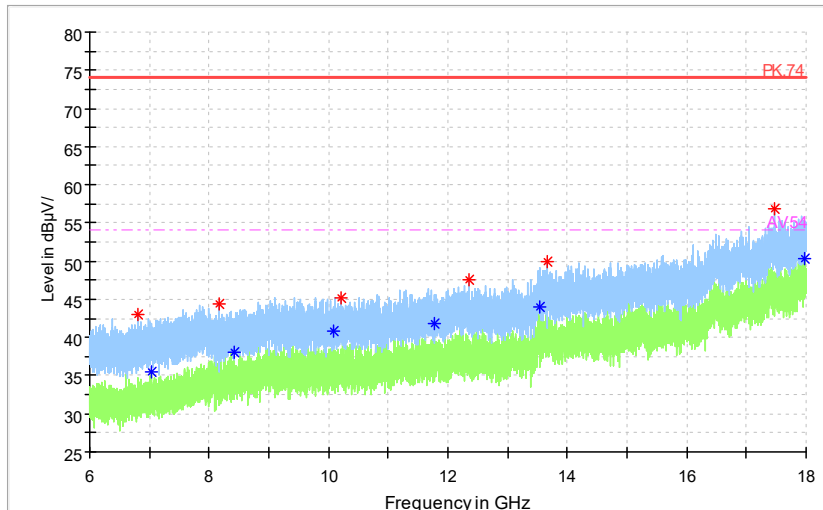

Full Spectrum

— Preview Result 2-AVG — Preview Result 1-PK+ * Critical_Freqs AVG
* Critical_Freqs PK+ — PK.74 ◆ Final_Result AVG
◆ Final_Result PK+ - - - AV54

Frequency Range: 18GHz -40GHz
Detector: Av mode and PK mode
Test Mode: 802.11ac(VHT40)

Carrier frequency (MHz): 5290
Channel No.:58

Full Spectrum

Preview Result 1-PK+ FCC PART15 Final_Result QPK

Frequency Range: 30MHz -1GHz
Detector: QP mode
Test Mode: 802.11ac(VHT80)

Full Spectrum

Preview Result 2-AVG Preview Result 1-PK+ Critical_Freqs AVG
Critical_Freqs PK+ PK.74 AV54
Final_Result PK+ Final_ResultAVG

Frequency Range: 1GHz -6GHz
Detector: Av mode and PK mode
Test Mode: 802.11ac(VHT80)

Full Spectrum

— Preview Result 2-AVG — Preview Result 1-PK+ * Critical_Freqs AVG
* Critical_Freqs PK+ — PK.74 ◆ Final_Result AVG
◆ Final_Result PK+ ◆ Final_Result AVG - - - AV54