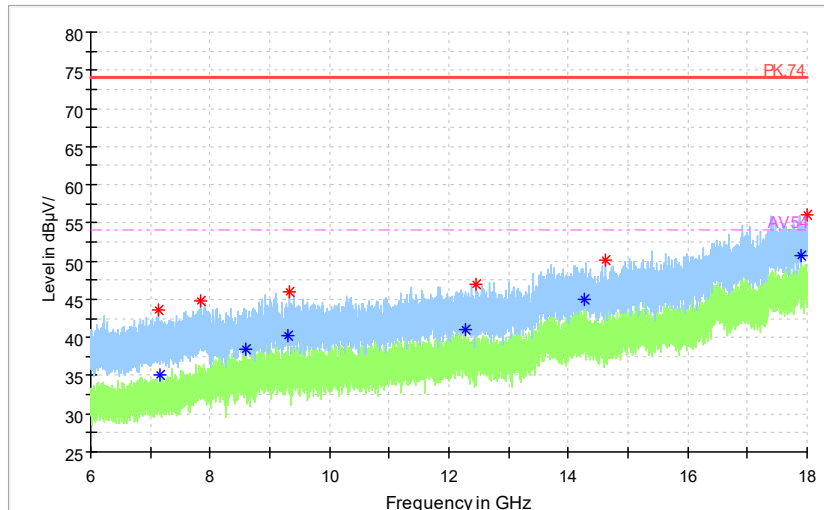

Frequency Range: 6GHz -18GHz
Detector: Av mode and PK mode
Test Mode: 802.11ac(VHT80)

Full Spectrum

— Preview Result 2-AVG — Preview Result 1-PK+ * Critical_Freqs AVG
* Critical_Freqs PK+ — PK.74 ◆ Final_Result AVG
◆ Final_Result PK+ ◆ Final_Result AVG - - - AV54

Frequency Range: 18GHz -40GHz
Detector: Av mode and PK mode
Test Mode: 802.11ac(VHT80)

Carrier frequency (MHz): 5500
 Channel No.:100

Frequency Range: 30MHz -1GHz
 Detector: QP mode
 Test Mode: 802.11a

Frequency Range: 1GHz -6GHz
 Detector: Av mode and PK mode
 Modulation type: 802.11a

Full Spectrum

— Preview Result 2-AVG — Preview Result 1-PK+ * Critical_Freqs AVG
* Critical_Freqs PK+ — PK.74 ◆ Final_Result AVG
◆ Final_Result PK+ - - - AV54

Frequency Range: 6GHz -18GHz
Detector: Av mode and PK mode
Modulation type: 802.11a