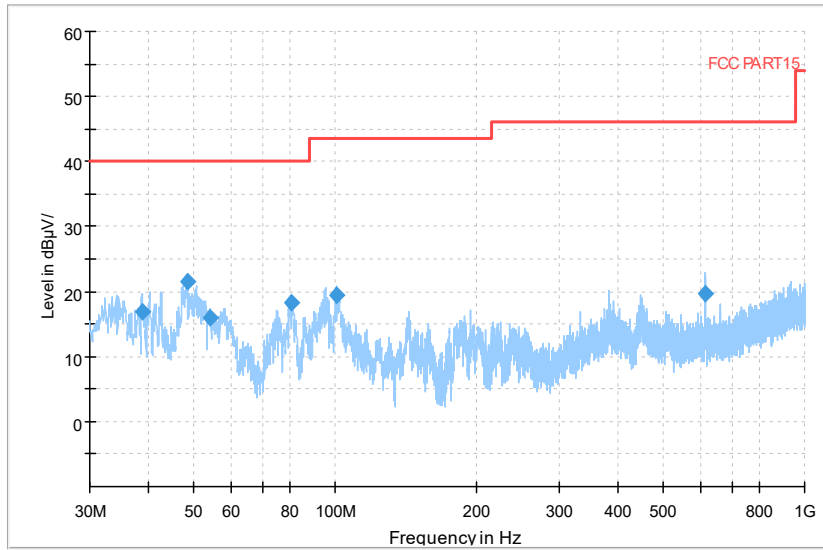

Full Spectrum

Preview Result 1-PK+   FCC PART15   Final_Result QPK

Frequency Range: 30MHz -1GHz
Detector: QP mode
Test Mode: 802.11ac(VHT20)