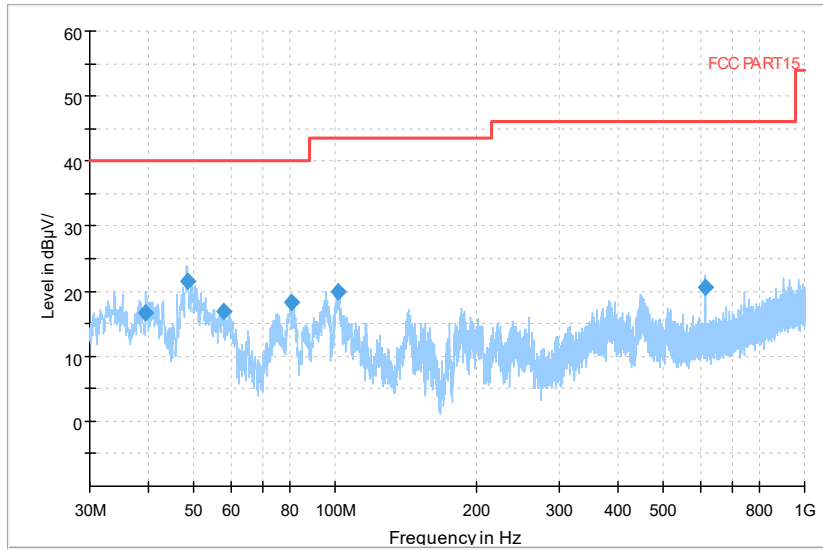

Carrier frequency (MHz): 5590
Channel No.:118

Full Spectrum

Preview Result 1-PK+   FCC PART15   Final_Result QPK

Frequency Range: 30MHz -1GHz
Detector: QP mode
Test Mode: 802.11n(HT40)