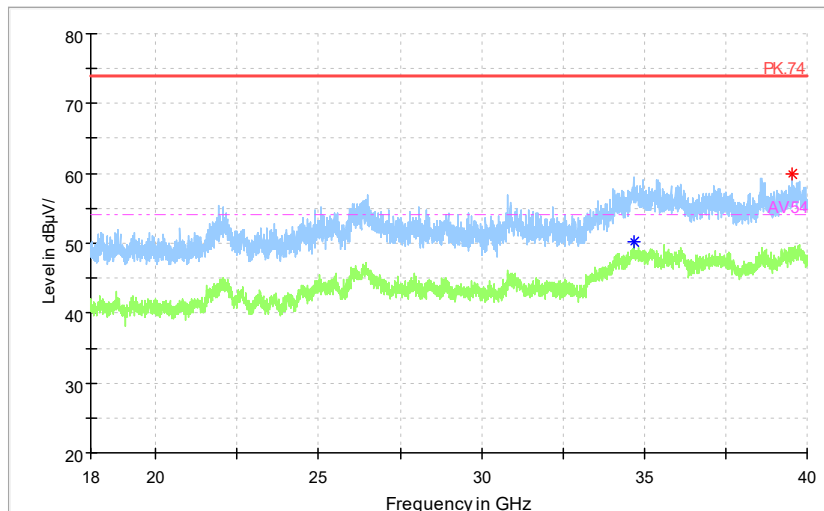

Full Spectrum

◆ Preview Result 2-AVG   ◆ Preview Result 1-PK+   * Critical_Freqs AVG
* Critical_Freqs PK+   — PK.74   - - - AV34
◆ Final_Result PK+   ◆ Final_ResultAVG

Frequency Range: 18GHz -40GHz
Detector: Av mode and PK mode
Modulation type: 802.11n(HT20)