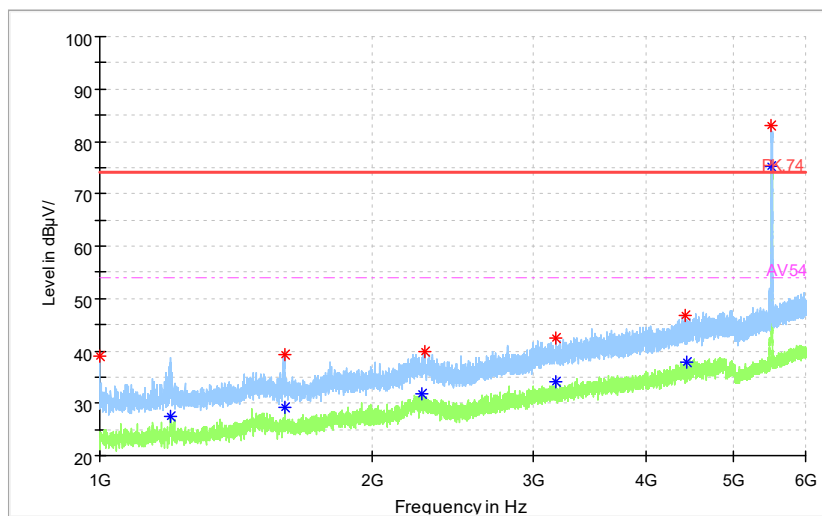

Frequency Range: 6GHz -18GHz
Detector: Av mode and PK mode
Modulation type: 802.11n(HT20)

Full Spectrum

◆ Preview Result 2-AVG ◆ Preview Result 1-PK+ * Critical_Freqs AVG
* Critical_Freqs PK+ — PK.74 - - - AV54
◆ Final_Result PK+ ◆ Final_ResultAVG

Frequency Range: 18GHz -40GHz
Detector: Av mode and PK mode
Modulation type: 802.11n(HT20)

Full Spectrum

— Preview Result 1-PK+ — FCC PART15 ◆ Final_Result QPK

Frequency Range: 30MHz -1GHz
Detector: QP mode
Test Mode: 802.11ac(VHT20)

Full Spectrum

◆ Preview Result 2-AVG ◆ Preview Result 1-PK+ * Critical_Freqs AVG
* Critical_Freqs PK+ — PK.74 — Critical_Freqs AVG AV54
◆ Final_Result PK+ ◆ Final_Result AVG

Frequency Range: 1GHz -6GHz
Detector: Av mode and PK mode
Test Mode: 802.11ac(VHT20)