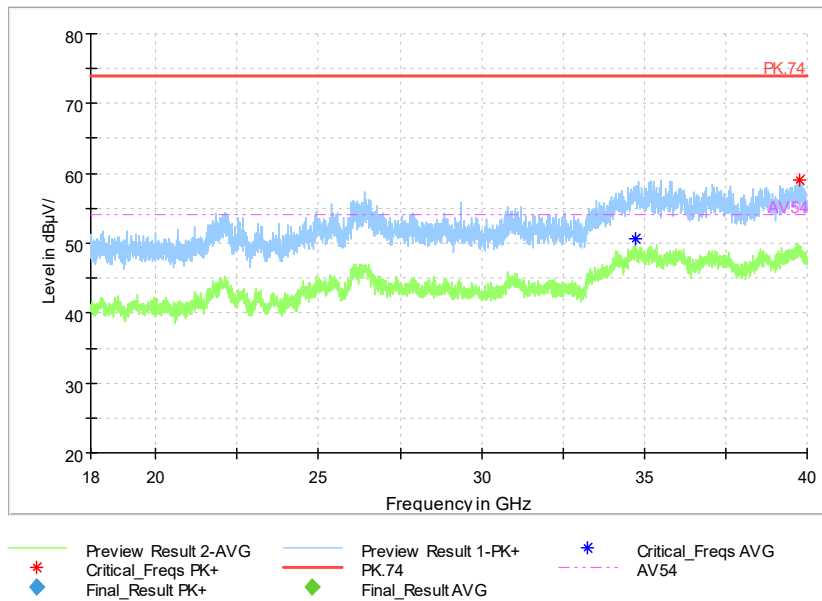

Full Spectrum

◆ Preview Result 2-AVG ◆ Preview Result 1-PK+ * Critical_Freqs AVG
* Critical_Freqs PK+ — PK.74 - - - AV54
◆ Final_Result PK+ ◆ Final_ResultAVG

Frequency Range: 18GHz -40GHz
Detector: Av mode and PK mode
Test Mode: 802.11ac(VHT40)

Carrier frequency (MHz): 5710
 Channel No.:142

Full Spectrum

Preview Result 1-PK+ FCC PART15 Final_Result QPK

Frequency Range: 30MHz -1GHz
 Detector: QP mode
 Test Mode: 802.11n(HT40)

Full Spectrum

Preview Result 2-AVG Preview Result 1-PK+ Critical_Freqs AVG
 Critical_Freqs PK+ PK.74 AV.54
 Final_Result PK+ Final_ResultAVG

Frequency Range: 1GHz -6GHz
 Detector: Av mode and PK mode
 Modulation type: 802.11n(HT40)

Full Spectrum

Frequency Range: 6GHz -18GHz
Detector: Av mode and PK mode
Modulation type: 802.11n(HT40)

Full Spectrum