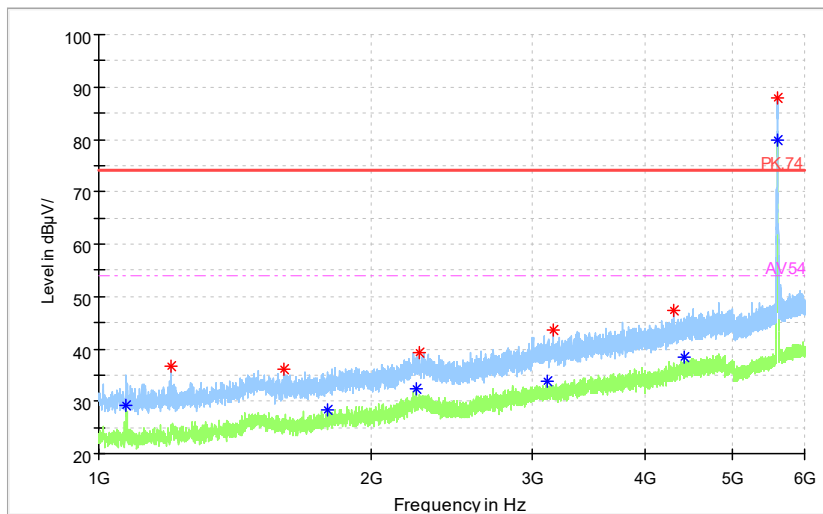

Full Spectrum

Preview Result 2-AVG   Preview Result 1-PK+   Critical_Freqs AVG
Critical_Freqs PK+   PK.74   AV54
Final_Result PK+   Final_Result AVG

Frequency Range: 1GHz -6GHz
Detector: Av mode and PK mode
Test Mode: 802.11ac(VHT20)