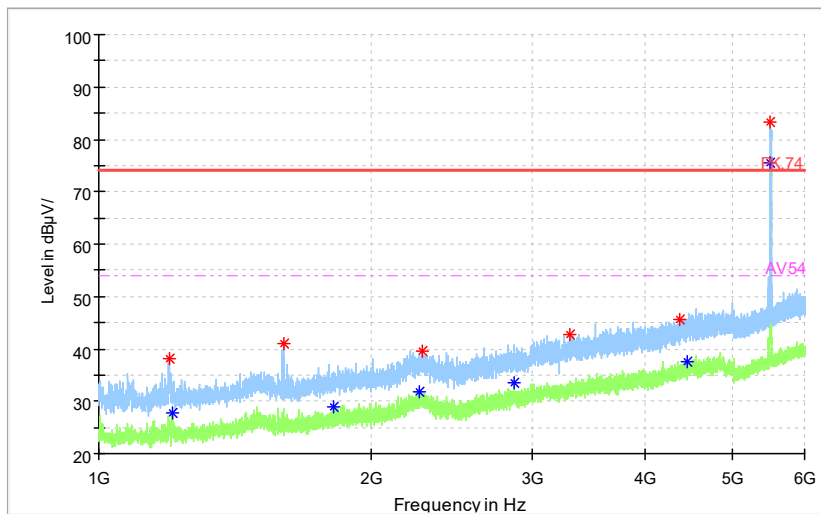

Full Spectrum

Preview Result 2-AVG   Preview Result 1-PK+   Critical_Freqs AVG
Critical_Freqs PK+   PK.74   AV54
Final_Result PK+   Final_Result AVG

Frequency Range: 1GHz -6GHz
Detector: Av mode and PK mode
Modulation type: 802.11n(HT20)