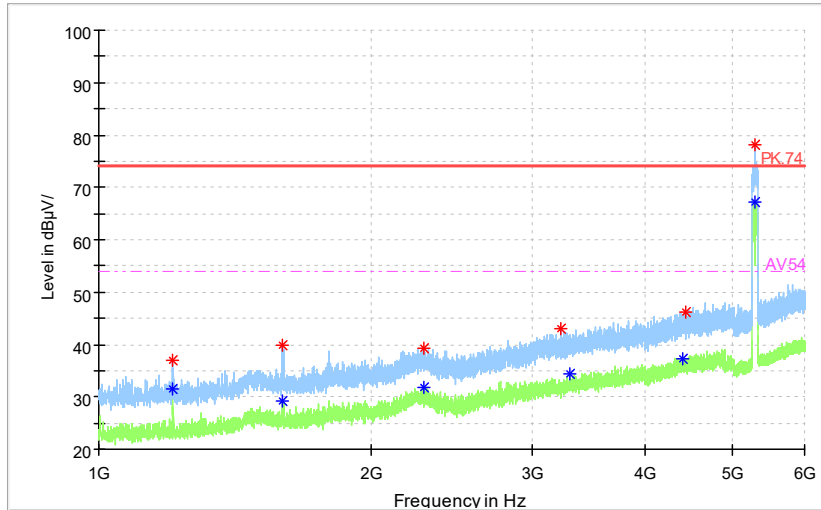

Full Spectrum

— Preview Result 2-AVG — Preview Result 1-PK+ * Critical_Freqs AVG
* Critical_Freqs PK+ — PK.74 ◆ Final_Result AVG
◆ Final_Result PK+ - - - AV54

Frequency Range: 18GHz -40GHz
Detector: Av mode and PK mode
Test Mode: 802.11ac(VHT40)

Carrier frequency (MHz): 5290
Channel No.:58

Full Spectrum

Preview Result 1-PK+ FCC PART15 Final_Result QPK

Frequency Range: 30MHz -1GHz
Detector: QP mode
Test Mode: 802.11ac(VHT80)

Full Spectrum

Preview Result 2-AVG Preview Result 1-PK+ Critical_Freqs AVG
Critical_Freqs PK+ PK.74 AV54
Final_Result PK+ Final_ResultAVG

Frequency Range: 1GHz -6GHz
Detector: Av mode and PK mode
Test Mode: 802.11ac(VHT80)

Full Spectrum

— Preview Result 2-AVG — Preview Result 1-PK+ * Critical_Freqs AVG
* Critical_Freqs PK+ — PK.74 ◆ Final_Result AVG
◆ Final_Result PK+ ◆ Final_Result AVG - - - AV54

Frequency Range: 6GHz -18GHz
Detector: Av mode and PK mode
Test Mode: 802.11ac(VHT80)

Full Spectrum

— Preview Result 2-AVG — Preview Result 1-PK+ * Critical_Freqs AVG
* Critical_Freqs PK+ — PK.74 ◆ Final_Result AVG
◆ Final_Result PK+ ◆ Final_Result AVG - - - AV54