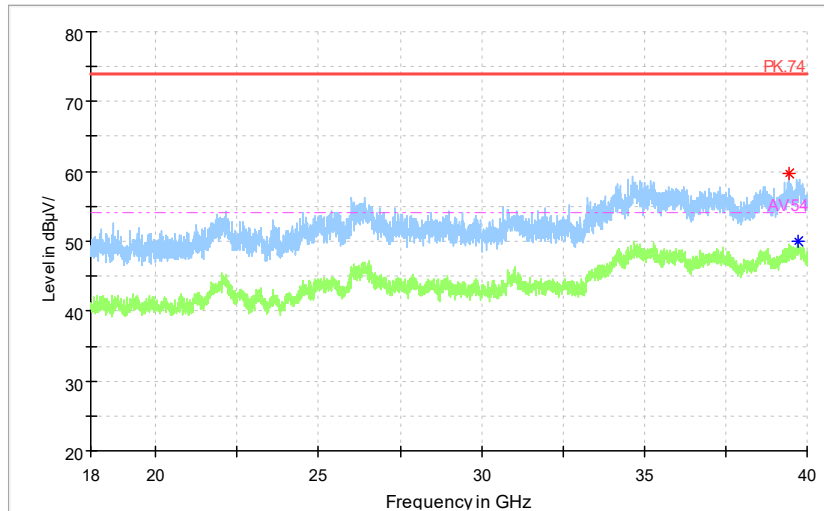

Frequency Range: 1GHz -6GHz
Detector: Av mode and PK mode
Modulation type: 802.11n(HT40)

Full Spectrum

◆ Preview Result 2-AVG ◆ Preview Result 1-PK+ * Critical_Freqs AVG
* Critical_Freqs PK+ — PK.74 - - - AV54
◆ Final_Result PK+ ◆ Final_ResultAVG

Frequency Range: 6GHz -18GHz
Detector: Av mode and PK mode
Modulation type: 802.11n(HT40)

Full Spectrum

◆ Preview Result 2-AVG ◆ Preview Result 1-PK+ * Critical_Freqs AVG
* Critical_Freqs PK+ — PK.74 - - - AV54
◆ Final_Result PK+ ◆ Final_ResultAVG