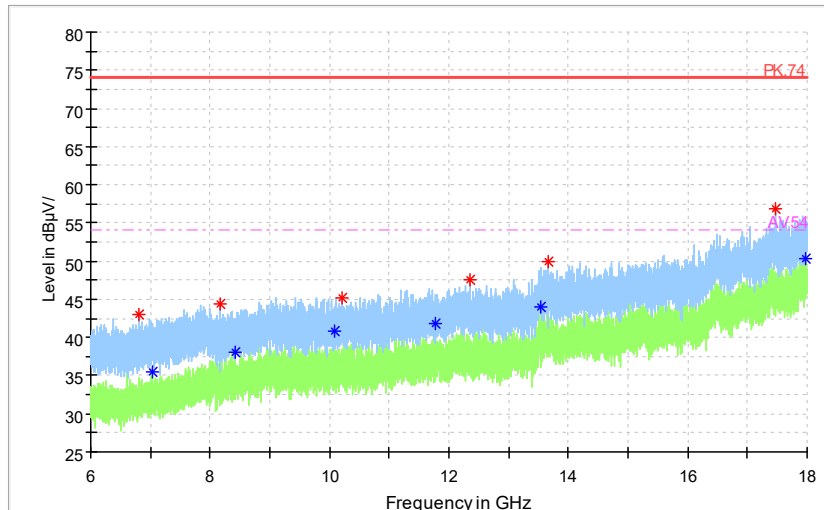

Full Spectrum

◆ Preview Result 2-AVG ◆ Preview Result 1-PK+ * Critical_Freqs AVG
* Critical_Freqs PK+ — PK.74 - - - AV54
◆ Final_Result PK+ ◆ Final_ResultAVG

Frequency Range: 18GHz -40GHz
Detector: Av mode and PK mode
Modulation type: 802.11a

Full Spectrum

Preview Result 1-PK+ FCC PART15 Final_Result QPK

Frequency Range: 30MHz -1GHz
Detector: QP mode
Test Mode: 802.11n(HT20)

Full Spectrum

Preview Result 2-AVG Preview Result 1-PK+ Critical_Freqs AVG
Critical_Freqs PK+ PK.74 AV.54
Final_Result PK+ Final_Result AVG

Frequency Range: 1GHz -6GHz
Detector: Av mode and PK mode
Modulation type: 802.11n(HT20)

Full Spectrum

— Preview Result 2-AVG — Preview Result 1-PK+ * Critical_Freqs AVG
* Critical_Freqs PK+ — PK.74 ◆ Final_Result AVG
◆ Final_Result PK+ ◆ Final_Result AVG - - - - - AV54