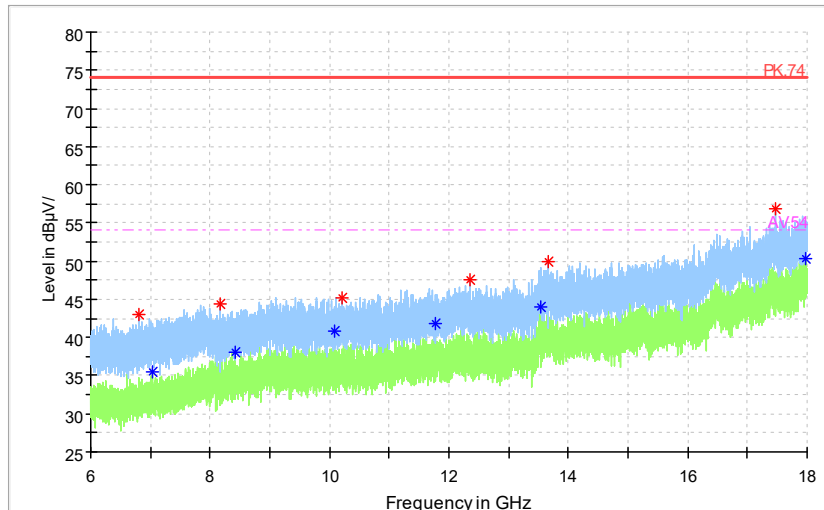

Full Spectrum

— Preview Result 2-AVG   — Preview Result 1-PK+   * Critical_Freqs AVG
* Critical_Freqs PK+   — PK.74   ◆ Final_Result AVG
◆ Final_Result PK+   - - - AV54

Frequency Range: 6GHz -18GHz
Detector: Av mode and PK mode
Test Mode: 802.11ac(VHT40)