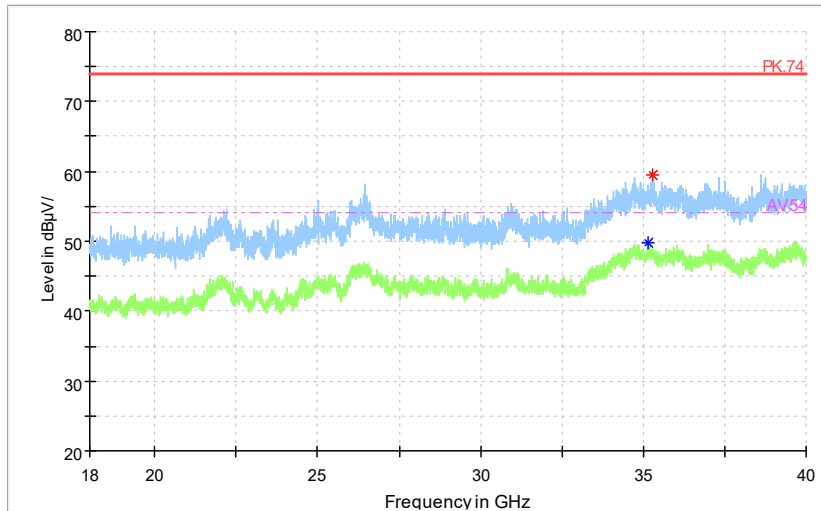

Full Spectrum

◆ Preview Result 2-AVG   ◆ Preview Result 1-PK+   * Critical_Freqs AVG
* Critical_Freqs PK+   — PK.74   - - - AV54
◆ Final_Result PK+   ◆ Final_ResultAVG

Frequency Range: 18GHz -40GHz
Detector: Av mode and PK mode
Test Mode: 802.11ac(VHT40)