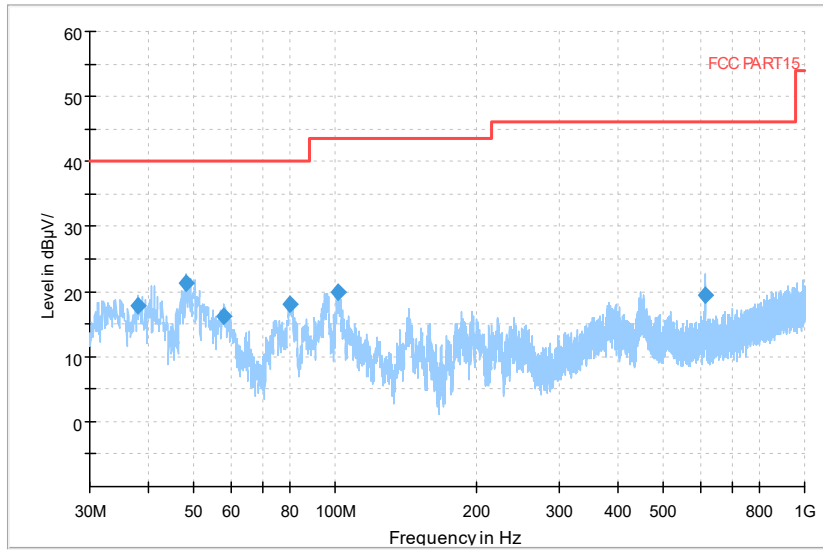

Full Spectrum

Preview Result 1-PK+   FCC PART15   Final_Result QPK

Frequency Range: 30MHz -1GHz
Detector: QP mode
Test Mode: 802.11ac(VHT40)