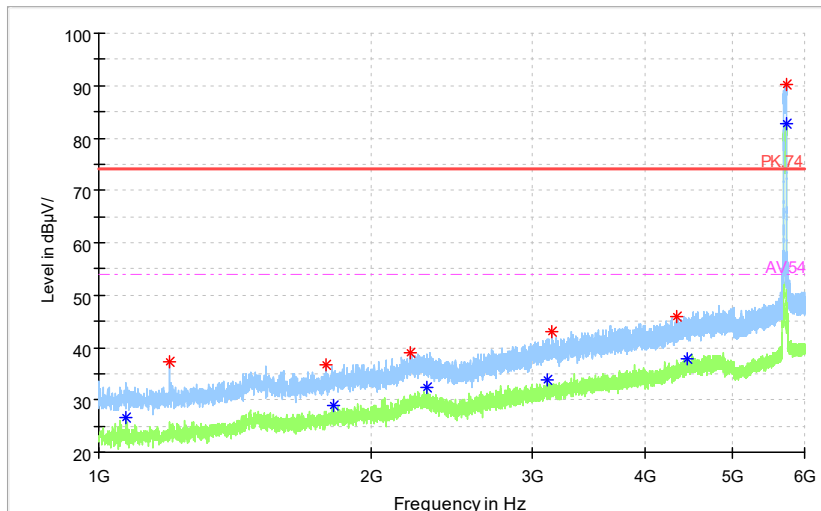

Full Spectrum

◆ Preview Result 2-AVG ◆ Preview Result 1-PK+ * Critical_Freqs AVG
* Critical_Freqs PK+ — PK.74 - - - AV54
◆ Final_Result PK+ ◆ Final_ResultAVG

Frequency Range: 18GHz -40GHz
Detector: Av mode and PK mode
Test Mode: 802.11ac(VHT40)

Carrier frequency (MHz): 5710
 Channel No.:142

Full Spectrum

Preview Result 1-PK+ FCC PART15 Final_Result QPK

Frequency Range: 30MHz -1GHz
 Detector: QP mode
 Test Mode: 802.11n(HT40)

Full Spectrum

Preview Result 2-AVG Preview Result 1-PK+ Critical_Freqs AVG
 Critical_Freqs PK+ PK.74 AV.54
 Final_Result PK+ Final_ResultAVG

Frequency Range: 1GHz -6GHz
 Detector: Av mode and PK mode
 Modulation type: 802.11n(HT40)

Full Spectrum

Frequency Range: 6GHz -18GHz
Detector: Av mode and PK mode
Modulation type: 802.11n(HT40)

Full Spectrum