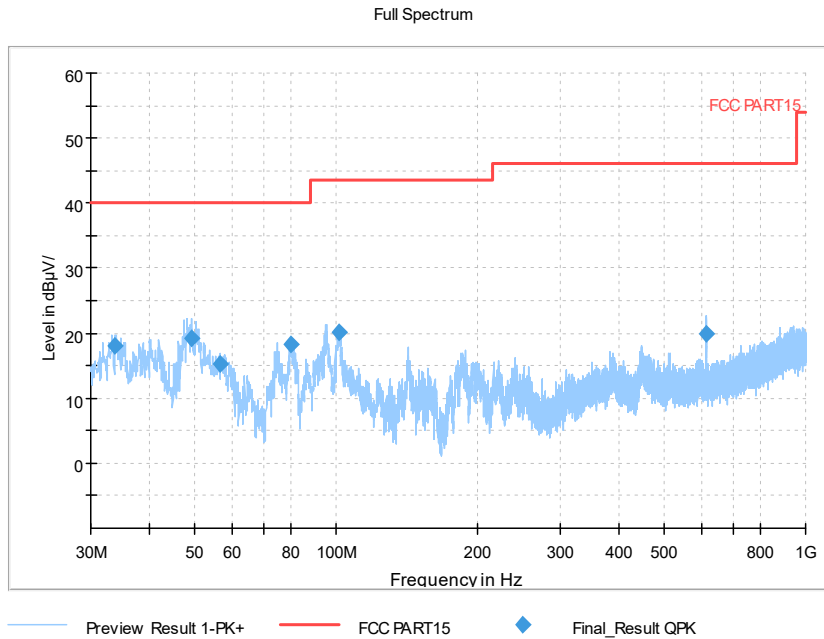

Carrier frequency (MHz): 5270
Channel No.:54

Frequency Range: 30MHz -1GHz
Detector: QP mode
Test Mode: 802.11n(HT40)