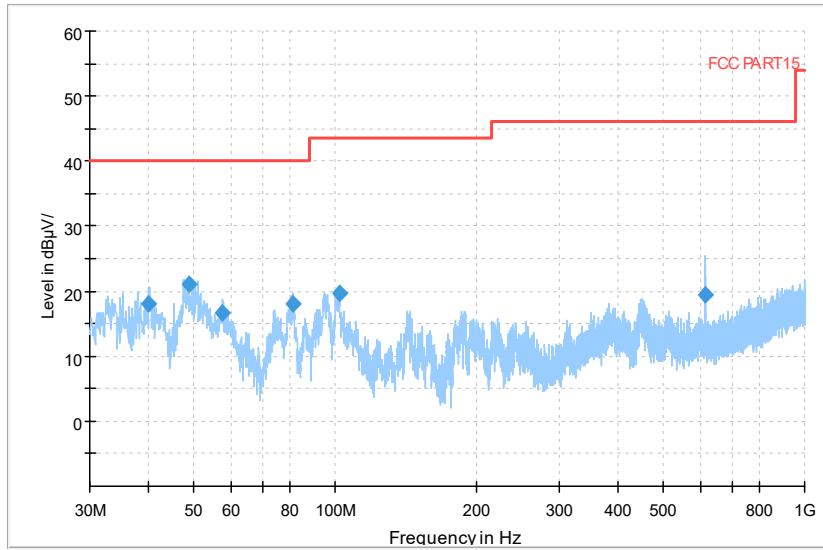

Carrier frequency (MHz): 5700
Channel No.:140

Full Spectrum

Preview Result 1-PK+   FCC PART15   Final_Result QPK

Frequency Range: 30MHz -1GHz
Detector: QP mode
Test Mode: 802.11a