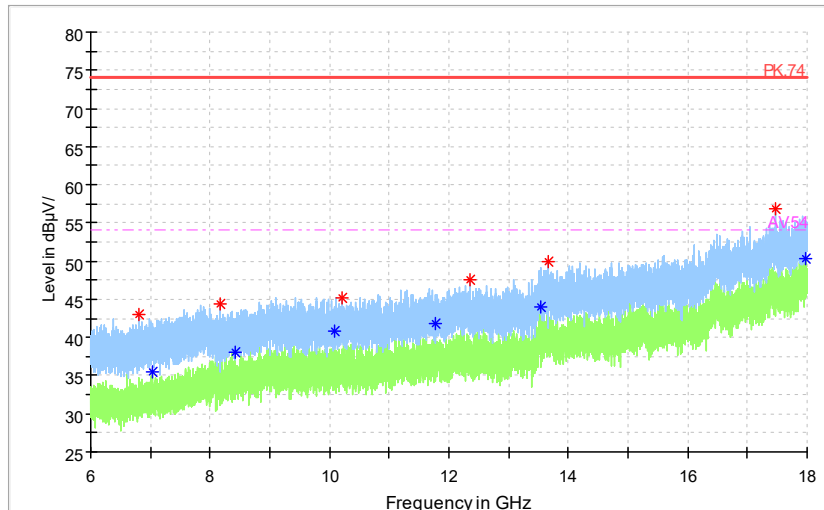

Frequency Range: 6GHz -18GHz
Detector: Av mode and PK mode
Test Mode: 802.11ac(VHT40)

Full Spectrum

◆ Preview Result 2-AVG ◆ Preview Result 1-PK+ * Critical_Freqs AVG
* Critical_Freqs PK+ — PK.74 - - - AV54
◆ Final_Result PK+ ◆ Final_ResultAVG

Frequency Range: 18GHz -40GHz
Detector: Av mode and PK mode
Test Mode: 802.11ac(VHT40)

Carrier frequency (MHz): 5310
 Channel No.:62

Frequency Range: 30MHz -1GHz
 Detector: QP mode
 Test Mode: 802.11n(HT40)

Frequency Range: 1GHz -6GHz
 Detector: Av mode and PK mode
 Modulation type: 802.11n(HT40)

Full Spectrum

— Preview Result 2-AVG — Preview Result 1-PK+ * Critical_Freqs AVG
* Critical_Freqs PK+ — PK.74 ◆ Final_Result AVG
◆ Final_Result PK+ ◆ Final_Result AVG - - - - - AV54