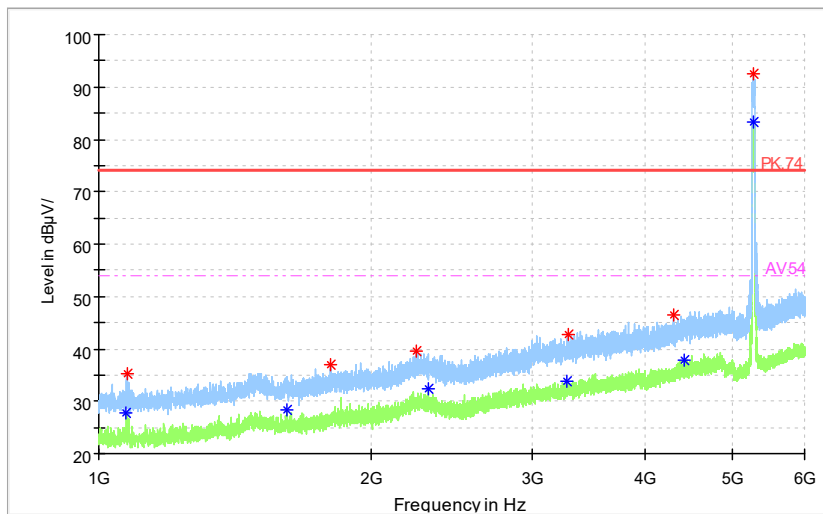

Full Spectrum

Preview Result 2-AVG   Preview Result 1-PK+   Critical_Freqs AVG
Critical_Freqs PK+   PK.74   AV54
Final_Result PK+   Final_Result AVG

Frequency Range: 1GHz -6GHz
Detector: Av mode and PK mode
Test Mode: 802.11ac(VHT40)