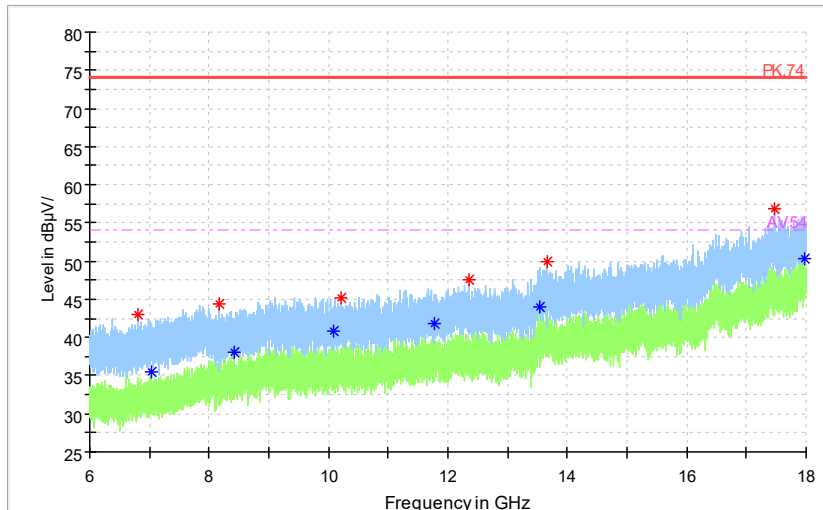

Full Spectrum

◆ Preview Result 2-AVG   ◆ Preview Result 1-PK+   * Critical_Freqs AVG
* Critical_Freqs PK+   ◆ Final_Result AVG   - - - AV54

Frequency Range: 6GHz -18GHz
Detector: Av mode and PK mode
Test Mode: 802.11ac(VHT20)