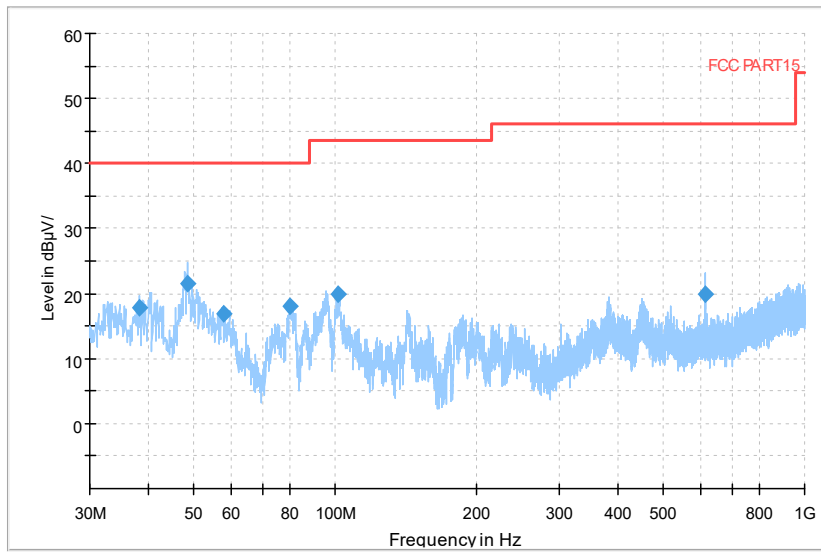

Full Spectrum

Preview Result 1-PK+   FCC PART15   Final_Result QPK

Frequency Range: 30MHz -1GHz
Detector: QP mode
Test Mode: 802.11n(HT20)