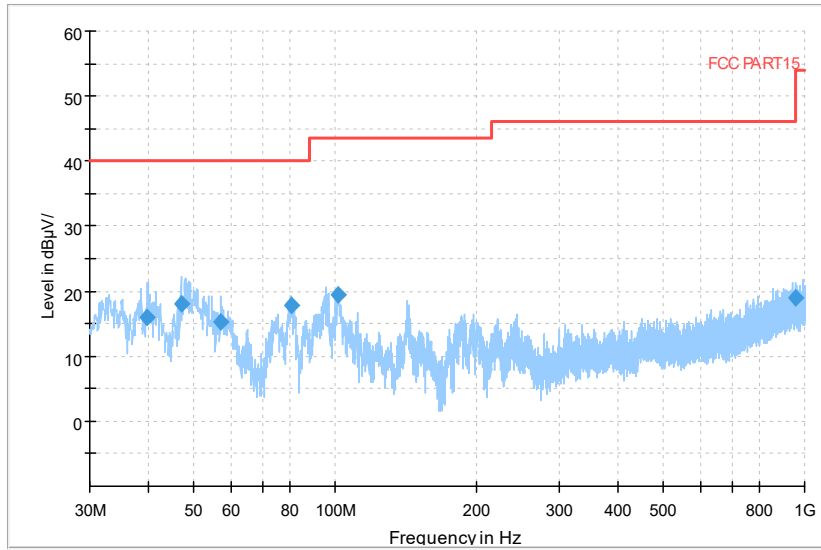

Carrier frequency (MHz): 5290
Channel No.:58

Full Spectrum

Preview Result 1-PK+   FCC PART15   Final_Result QPK

Frequency Range: 30MHz -1GHz
Detector: QP mode
Test Mode: 802.11ac(VHT80)