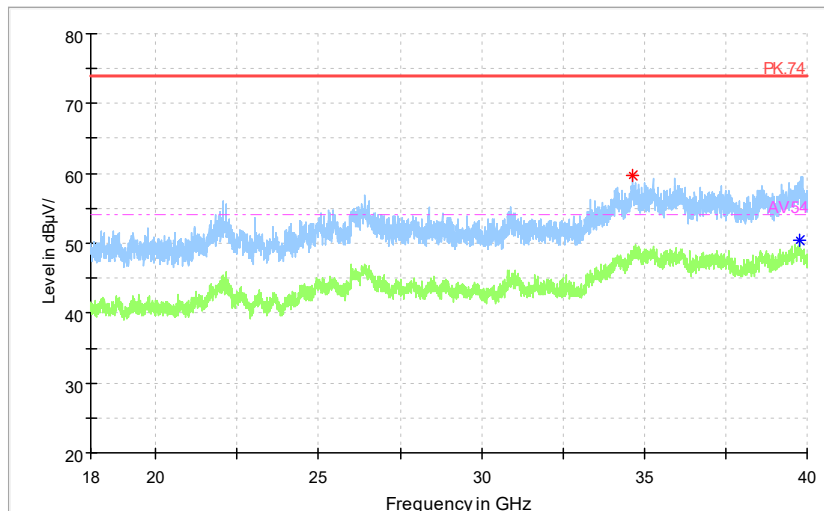

Full Spectrum

— Preview Result 2-AVG   — Preview Result 1-PK+   * Critical_Freqs AVG
* Critical_Freqs PK+   — PK.74   ◆ Final_Result AVG
◆ Final_Result PK+   - - - AV54

Frequency Range: 18GHz -40GHz
Detector: Av mode and PK mode
Modulation type: 802.11a