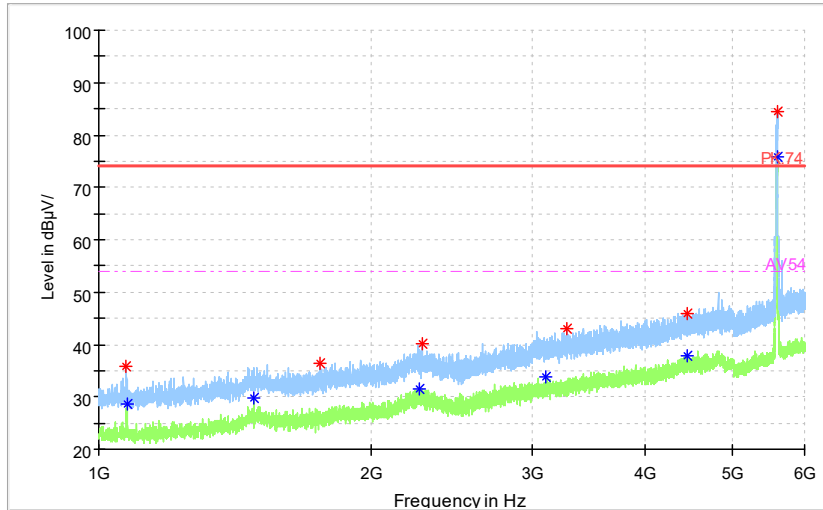

Full Spectrum

— Preview Result 2-AVG — Preview Result 1-PK+ * Critical_Freqs AVG
* Critical_Freqs PK+ — PK.74 ◆ Final_Result AVG
◆ Final_Result PK+ - - - AV54

Frequency Range: 18GHz -40GHz
Detector: Av mode and PK mode
Test Mode: 802.11ac(VHT40)

Carrier frequency (MHz): 5590
Channel No.:118

Full Spectrum

Preview Result 1-PK+ FCC PART15 Final_Result QPK

Frequency Range: 30MHz -1GHz
Detector: QP mode
Test Mode: 802.11n(HT40)

Full Spectrum

Preview Result 2-AVG Preview Result 1-PK+ Critical_Freqs AVG
Critical_Freqs PK+ PK.74 AV54
Final_Result PK+ Final_ResultAVG

Frequency Range: 1GHz -6GHz
Detector: Av mode and PK mode
Modulation type: 802.11n(HT40)

Full Spectrum

◆ Preview Result 2-AVG ◆ Preview Result 1-PK+ * Critical_Freqs AVG
* Critical_Freqs PK+ — PK.74 - - - AV54
◆ Final_Result PK+ ◆ Final_ResultAVG