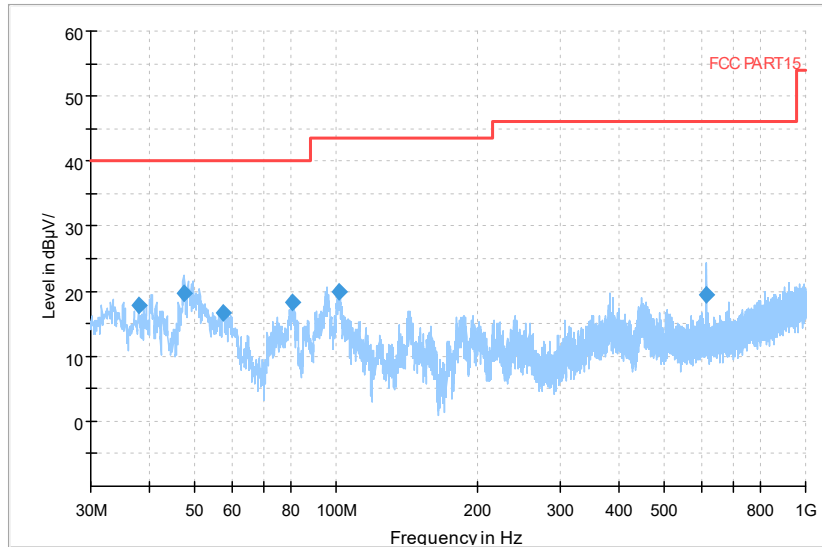

Carrier frequency (MHz): 5510
Channel No.:102

Full Spectrum

Preview Result 1-PK+   FCC PART15   Final_Result QPK

Frequency Range: 30MHz -1GHz
Detector: QP mode
Test Mode: 802.11n(HT40)