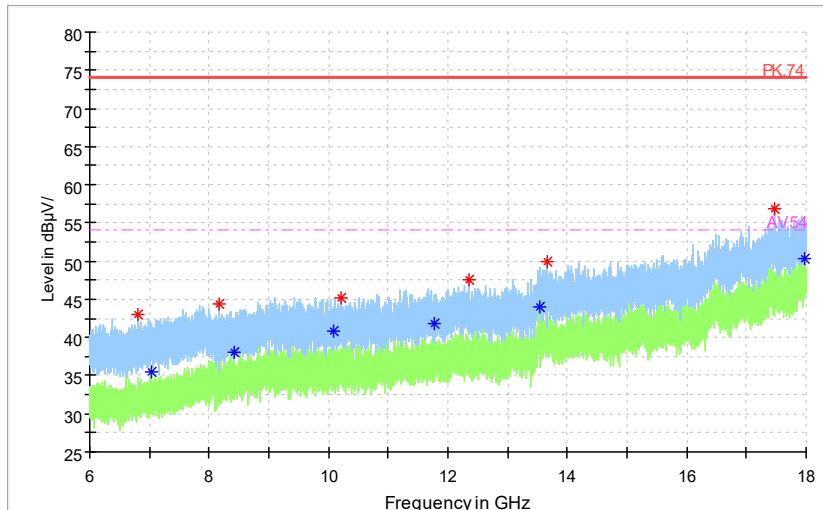

Full Spectrum

◆ Preview Result 2-AVG ◆ Preview Result 1-PK+ * Critical_Freqs AVG
* Critical_Freqs PK+ — PK.74 - - - AV34
◆ Final_Result PK+ ◆ Final_ResultAVG

Frequency Range: 18GHz -40GHz
Detector: Av mode and PK mode
Modulation type: 802.11n(HT20)

Full Spectrum

Preview Result 1-PK+ FCC PART15 Final_Result QPK

Frequency Range: 30MHz -1GHz
Detector: QP mode
Test Mode: 802.11ac(VHT20)

Full Spectrum

Preview Result 2-AVG Preview Result 1-PK+ Critical_Freqs AVG
Critical_Freqs PK+ PK.74 AV54
Final_Result PK+ Final_Result AVG

Frequency Range: 1GHz -6GHz
Detector: Av mode and PK mode
Test Mode: 802.11ac(VHT20)

Full Spectrum

◆ Preview Result 2-AVG ◆ Preview Result 1-PK+ * Critical_Freqs AVG
* Critical_Freqs PK+ — PK.74 - - - AV54
◆ Final_Result PK+ ◆ Final_ResultAVG