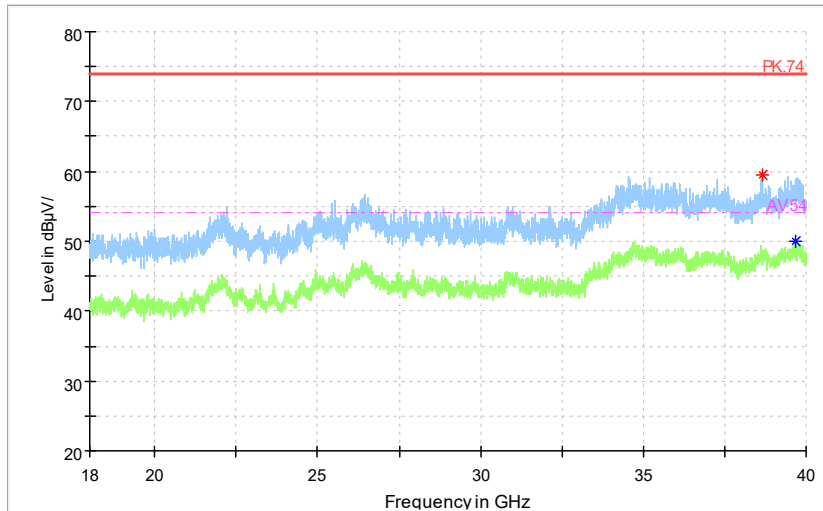

Full Spectrum

— Preview Result 2-AVG   — Preview Result 1-PK+   * Critical_Freqs AVG
* Critical_Freqs PK+   — PK.74   ◆ Final_Result AVG
◆ Final_Result PK+   - - - AV54

Frequency Range: 18GHz -40GHz
Detector: Av mode and PK mode
Modulation type: 802.11n(HT40)