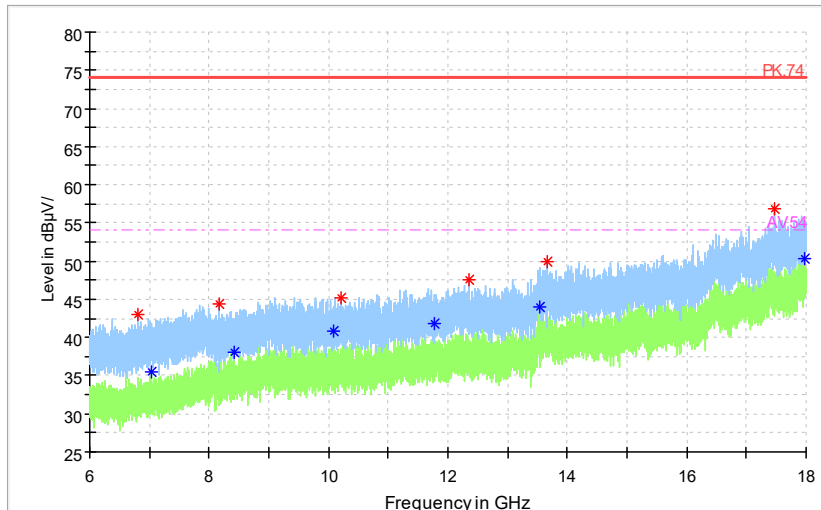

Full Spectrum

◆ Preview Result 2-AVG   ◆ Preview Result 1-PK+   * Critical_Freqs AVG
* Critical_Freqs PK+   — PK.74   - - - AV54
◆ Final_Result PK+   ◆ Final_ResultAVG

Frequency Range: 6GHz -18GHz
Detector: Av mode and PK mode
Test Mode: 802.11ac(VHT40)