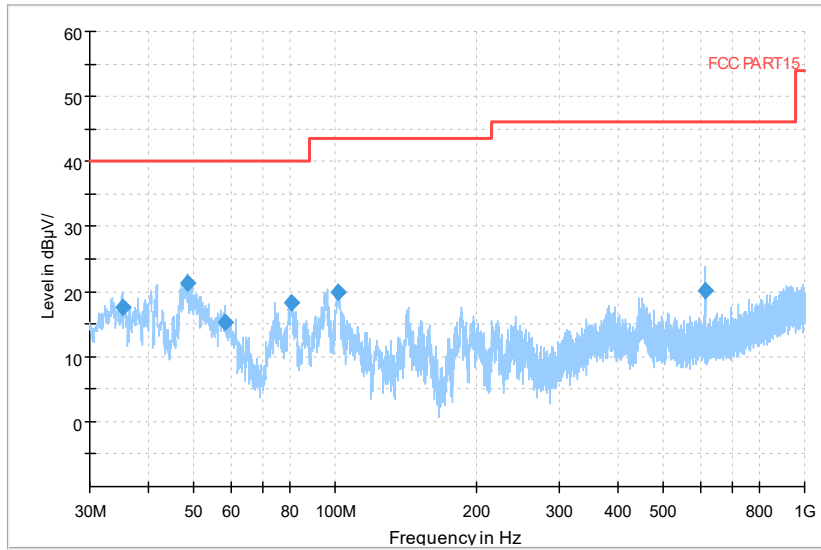

Full Spectrum

Preview Result 1-PK+   FCC PART15   Final_Result QPK

Frequency Range: 30MHz -1GHz
Detector: QP mode
Test Mode: 802.11n(HT20)