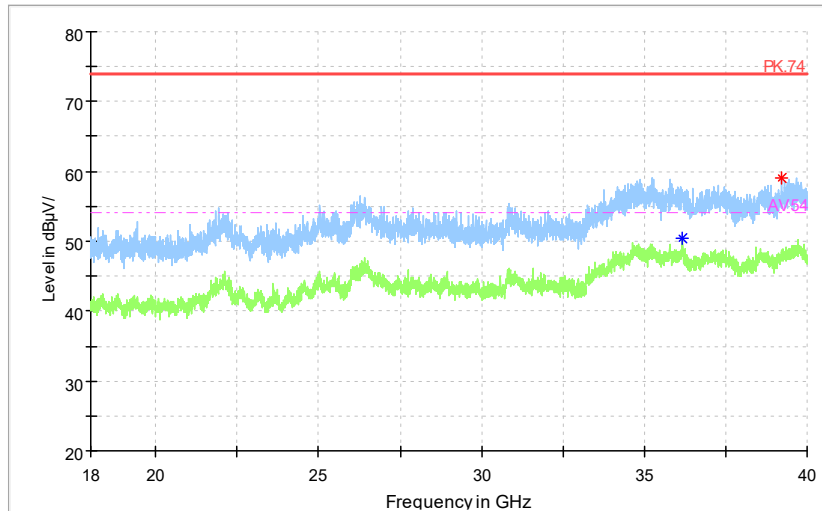

Frequency Range: 1GHz -6GHz
Detector: Av mode and PK mode
Modulation type: 802.11n(HT40)

Full Spectrum

◆ Preview Result 2-AVG ◆ Preview Result 1-PK+ * Critical_Freqs AVG
* Critical_Freqs PK+ — PK.74 - - - AV54
◆ Final_Result PK+ ◆ Final_ResultAVG

Frequency Range: 6GHz -18GHz
Detector: Av mode and PK mode
Modulation type: 802.11n(HT40)

Full Spectrum

◆ Preview Result 2-AVG ◆ Preview Result 1-PK+ * Critical_Freqs AVG
* Critical_Freqs PK+ — PK.74 - - - AV54
◆ Final_Result PK+ ◆ Final_ResultAVG