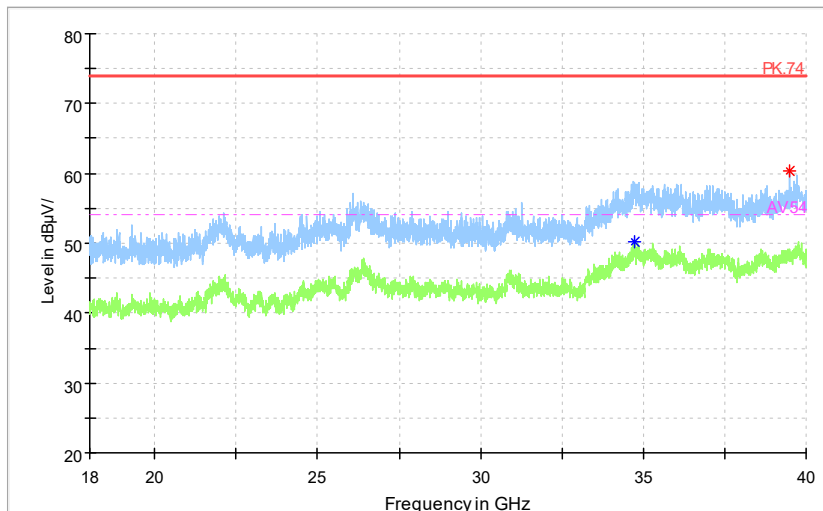

Frequency Range: 1GHz -6GHz
Detector: Av mode and PK mode
Test Mode: 802.11ac(VHT20)

Full Spectrum

◆ Preview Result 2-AVG ◆ Preview Result 1-PK+ * Critical_Freqs AVG
* Critical_Freqs PK+ — PK.74 - - - AV54
◆ Final_Result PK+ ◆ Final_ResultAVG

Frequency Range: 6GHz -18GHz
Detector: Av mode and PK mode
Test Mode: 802.11ac(VHT20)

Full Spectrum

◆ Preview Result 2-AVG ◆ Preview Result 1-PK+ * Critical_Freqs AVG
* Critical_Freqs PK+ — PK.74 - - - AV54
◆ Final_Result PK+ ◆ Final_ResultAVG