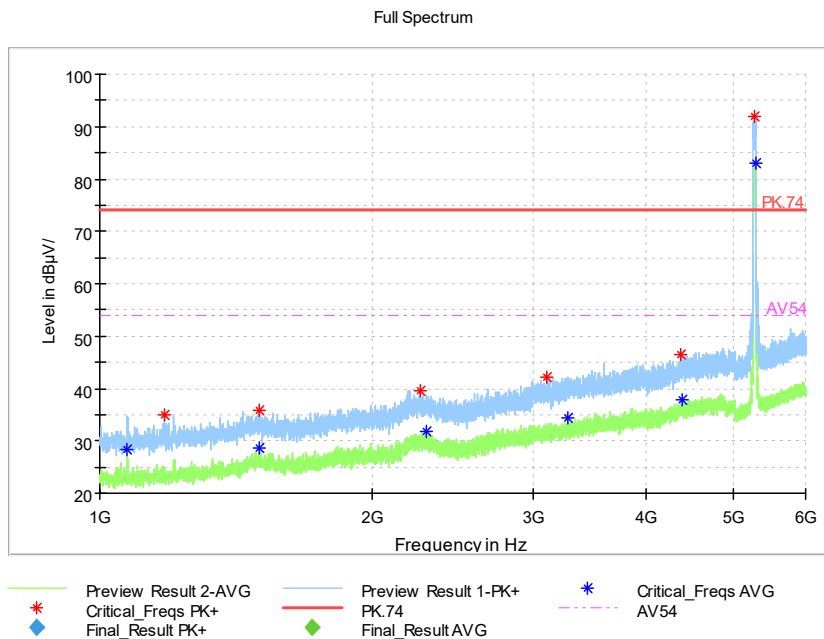

Frequency Range: 1GHz -6GHz
Detector: Av mode and PK mode
Modulation type: 802.11n(HT40)