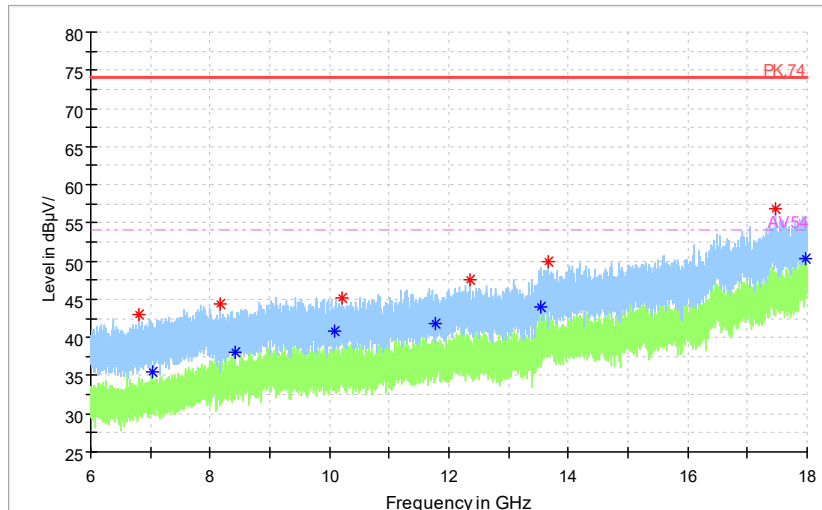

Full Spectrum

— Preview Result 2-AVG — Preview Result 1-PK+ * Critical_Freqs AVG
* Critical_Freqs PK+ — PK.74 ◆ Final_Result AVG
◆ Final_Result PK+ - - - AV54

Frequency Range: 18GHz -40GHz
Detector: Av mode and PK mode
Modulation type: 802.11n(HT40)

Full Spectrum

Preview Result 1-PK+ FCC PART15 Final_Result QPK

Frequency Range: 30MHz -1GHz
 Detector: QP mode
 Test Mode: 802.11ac(VHT40)

Full Spectrum

Preview Result 2-AVG Preview Result 1-PK+ Critical_Freqs AVG
 Critical_Freqs PK+ PK.74 AV54
 Final_Result PK+ Final_Result AVG

Frequency Range: 1GHz -6GHz
 Detector: Av mode and PK mode
 Test Mode: 802.11ac(VHT40)

Full Spectrum

◆ Preview Result 2-AVG ◆ Preview Result 1-PK+ * Critical_Freqs AVG
* Critical_Freqs PK+ — PK.74 - - - AV54
◆ Final_Result PK+ ◆ Final_ResultAVG