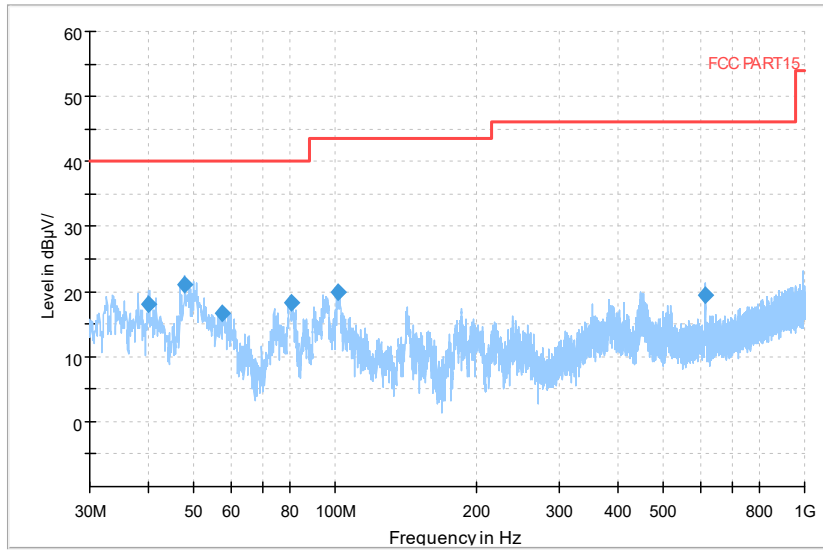

Full Spectrum

Preview Result 1-PK+   FCC PART15   Final_Result QPK

Frequency Range: 30MHz -1GHz
Detector: QP mode
Test Mode: 802.11ac(VHT40)