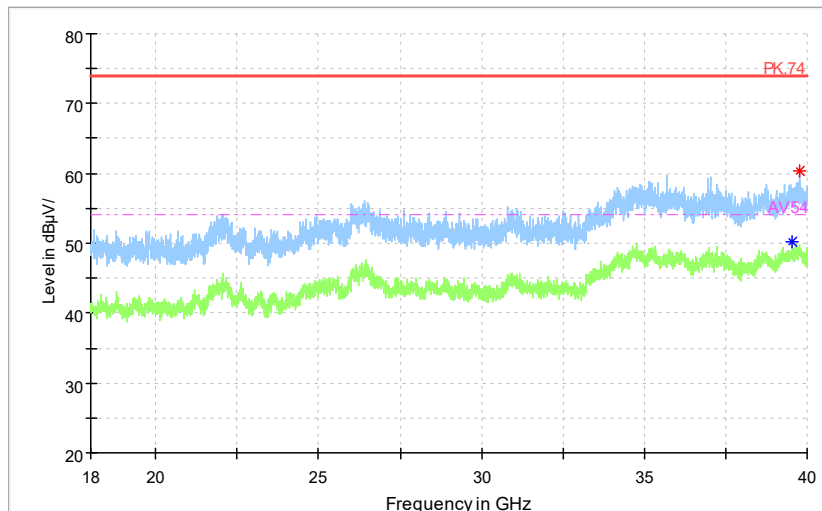

Frequency Range: 1GHz -6GHz
Detector: Av mode and PK mode
Modulation type: 802.11a

Full Spectrum

◆ Preview Result 2-AVG ◆ Preview Result 1-PK+ * Critical_Freqs AVG
* Critical_Freqs PK+ ◆ Final_Result AVG - - - AV54

Frequency Range: 6GHz -18GHz
Detector: Av mode and PK mode
Modulation type: 802.11a

Full Spectrum

◆ Preview Result 2-AVG ◆ Preview Result 1-PK+ * Critical_Freqs AVG
* Critical_Freqs PK+ ◆ Final_Result AVG - - - AV54