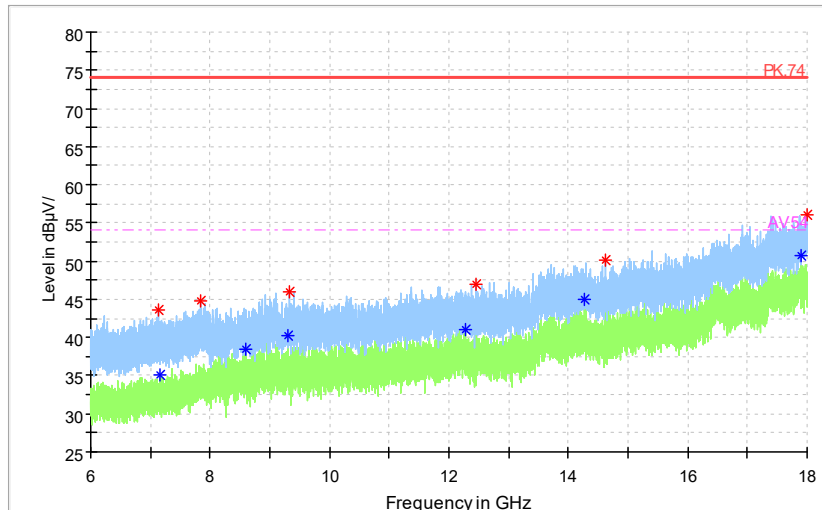

Full Spectrum

◆ Preview Result 2-AVG ◆ Preview Result 1-PK+ * Critical_Freqs AVG
* Critical_Freqs PK+ ◆ Final_Result AVG - - - AV54

Frequency Range: 18GHz -40GHz
Detector: Av mode and PK mode
Test Mode: 802.11ac(VHT20)

Carrier frequency (MHz): 5600
Channel No.:120

Full Spectrum

Preview Result 1-PK+ FCC PART15 Final_Result QPK

Frequency Range: 30MHz -1GHz
Detector: QP mode
Test Mode: 802.11a

Full Spectrum

Preview Result 2-AVG Preview Result 1-PK+ Critical_Freqs AVG
Critical_Freqs PK+ PK.74 AV54
Final_Result PK+ Final_ResultAVG

Frequency Range: 1GHz -6GHz
Detector: Av mode and PK mode
Modulation type: 802.11a

Full Spectrum

◆ Preview Result 2-AVG ◆ Preview Result 1-PK+ * Critical_Freqs AVG
* Critical_Freqs PK+ ◆ Final_Result AVG - - - AV54