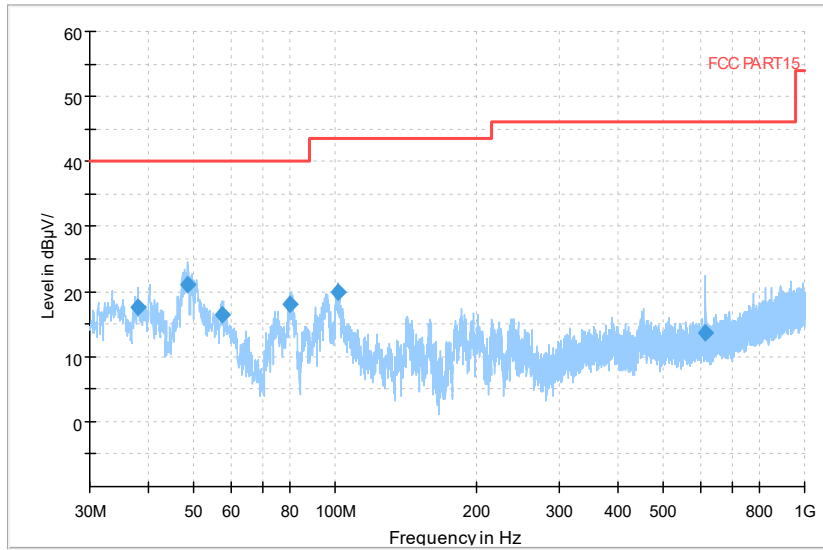

Full Spectrum

Preview Result 1-PK+   FCC PART15   Final_Result QPK

Frequency Range: 30MHz -1GHz
Detector: QP mode
Test Mode: 802.11ac(VHT40)