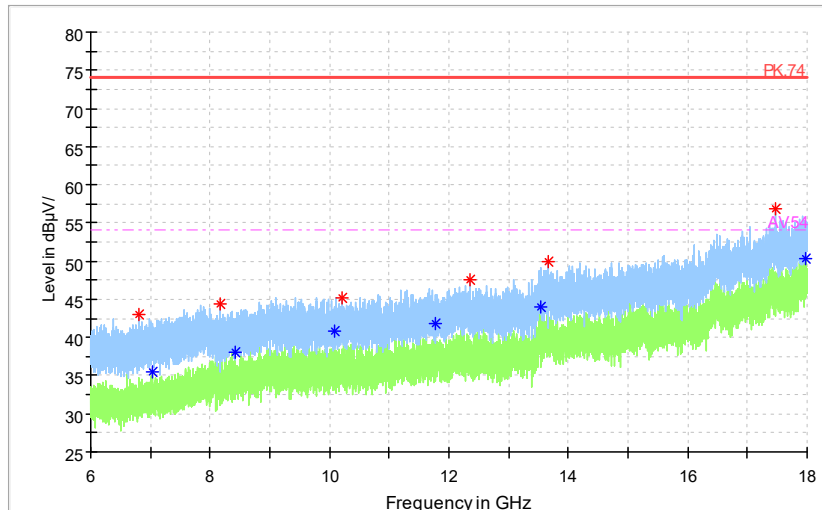

Full Spectrum

◆ Preview Result 2-AVG ◆ Preview Result 1-PK+ * Critical_Freqs AVG
* Critical_Freqs PK+ ◆ Final_Result AVG - - - AV54
◆ Final_Result PK+

Frequency Range: 18GHz -40GHz
Detector: Av mode and PK mode
Test Mode: 802.11ac(VHT20)

Carrier frequency (MHz): 5510
Channel No.:102

Full Spectrum

Preview Result 1-PK+ FCC PART15 Final_Result QPK

Frequency Range: 30MHz -1GHz
Detector: QP mode
Test Mode: 802.11n(HT40)

Full Spectrum

Preview Result 2-AVG Preview Result 1-PK+ Critical_Freqs PK+
Critical_Freqs PK+ Final_Result PK+ Final_Result AVG Critical_Freqs AVG
AV54

Frequency Range: 1GHz -6GHz
Detector: Av mode and PK mode
Modulation type: 802.11n(HT40)

Full Spectrum

◆ Preview Result 2-AVG ◆ Preview Result 1-PK+ * Critical_Freqs AVG
* Critical_Freqs PK+ — PK.74 - - - AV54
◆ Final_Result PK+ ◆ Final_ResultAVG