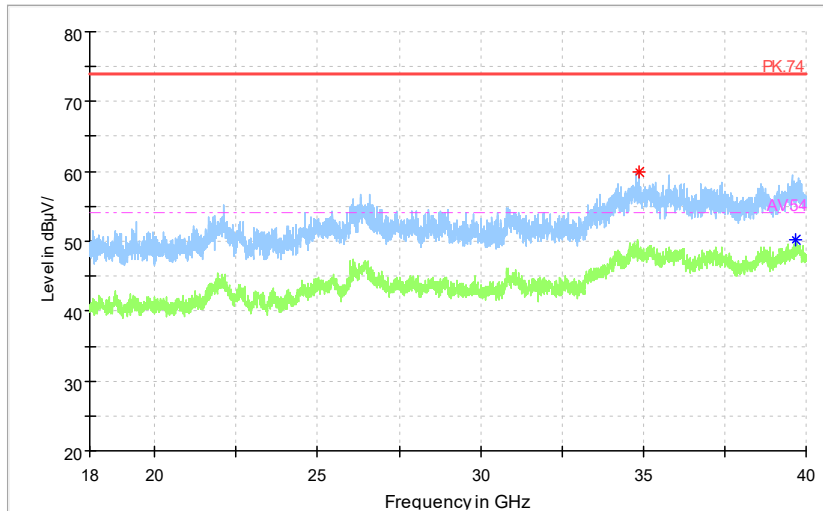

Full Spectrum

◆ Preview Result 2-AVG   ◆ Preview Result 1-PK+   * Critical_Freqs AVG
* Critical_Freqs PK+   ◆ Final_Result AVG   - - - AV54

Frequency Range: 18GHz -40GHz
Detector: Av mode and PK mode
Test Mode: 802.11ac(VHT20)