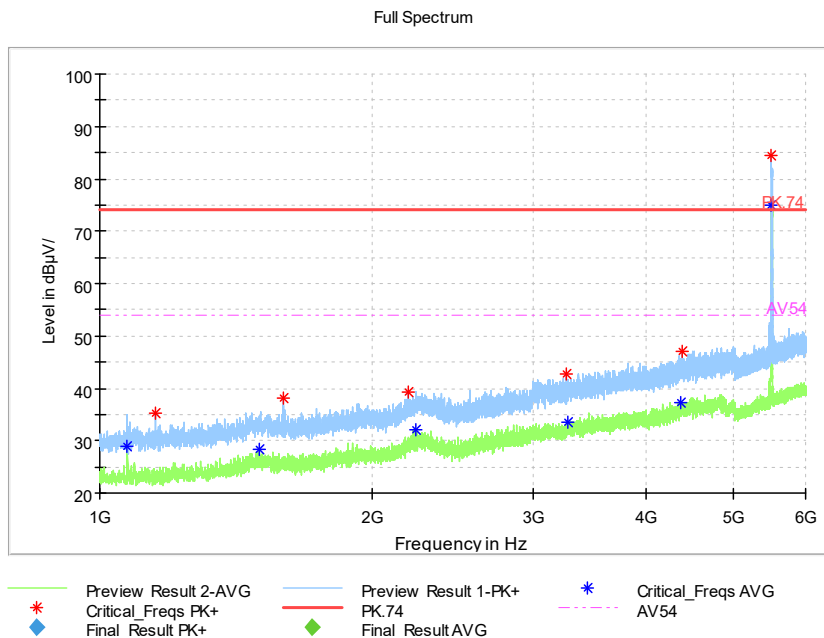

Frequency Range: 1GHz -6GHz
Detector: Av mode and PK mode
Modulation type: 802.11a