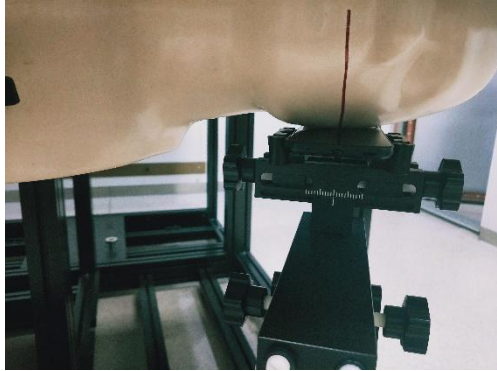

SETUP PHOTOGRAPH

Left Cheek

Left Tilt

Right Cheek

Right Tilt

Back(10mm)

Front(10mm)

Note: The thickness of the EUT is 9.44mm.