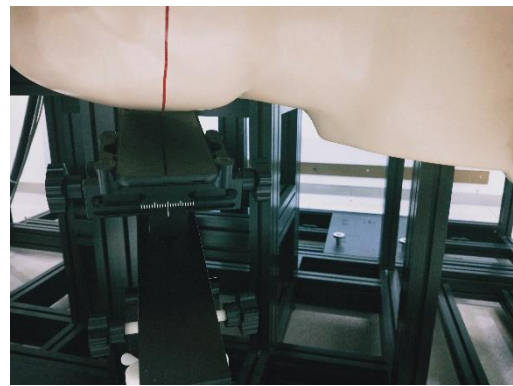

SETUP PHOTOGRAPH

Left Cheek

Left Tilt

Right Cheek

Right Tilt

Back(10mm)

Front(10mm)

Note: The thickness of the EUT is 9.44mm.