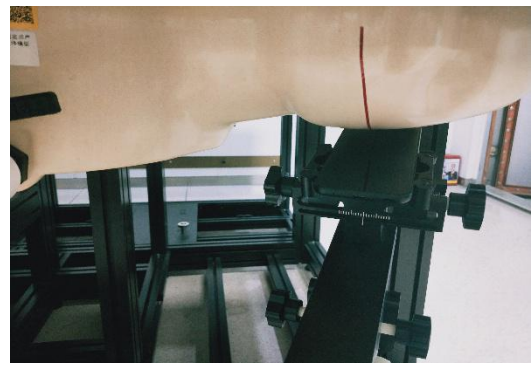

SETUP PHOTOGRAPH

Left Cheek

Left Tilt

Right Cheek

Right Tilt

Back(10mm)

Front(10mm)

Note: The thickness of the EUT is 9.44mm.