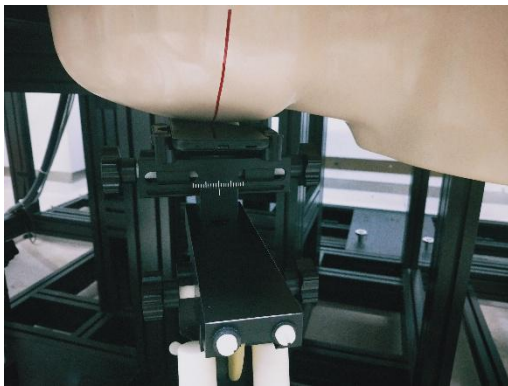

SETUP PHOTOGRAPH

Left Cheek

Left Tilt

Right Cheek

Right Tilt

Back(10mm)

Front(10mm)

Note: The thickness of the EUT is 9.44mm.