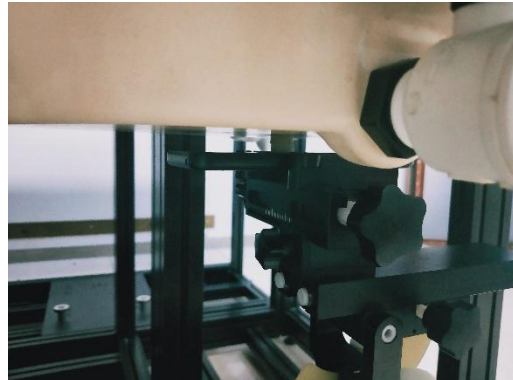

SETUP PHOTOGRAPH

Left Cheek

Left Tilt

Right Cheek

Right Tilt

Back(10mm)

Front(10mm)

Note: The thickness of the EUT is 9.44mm.