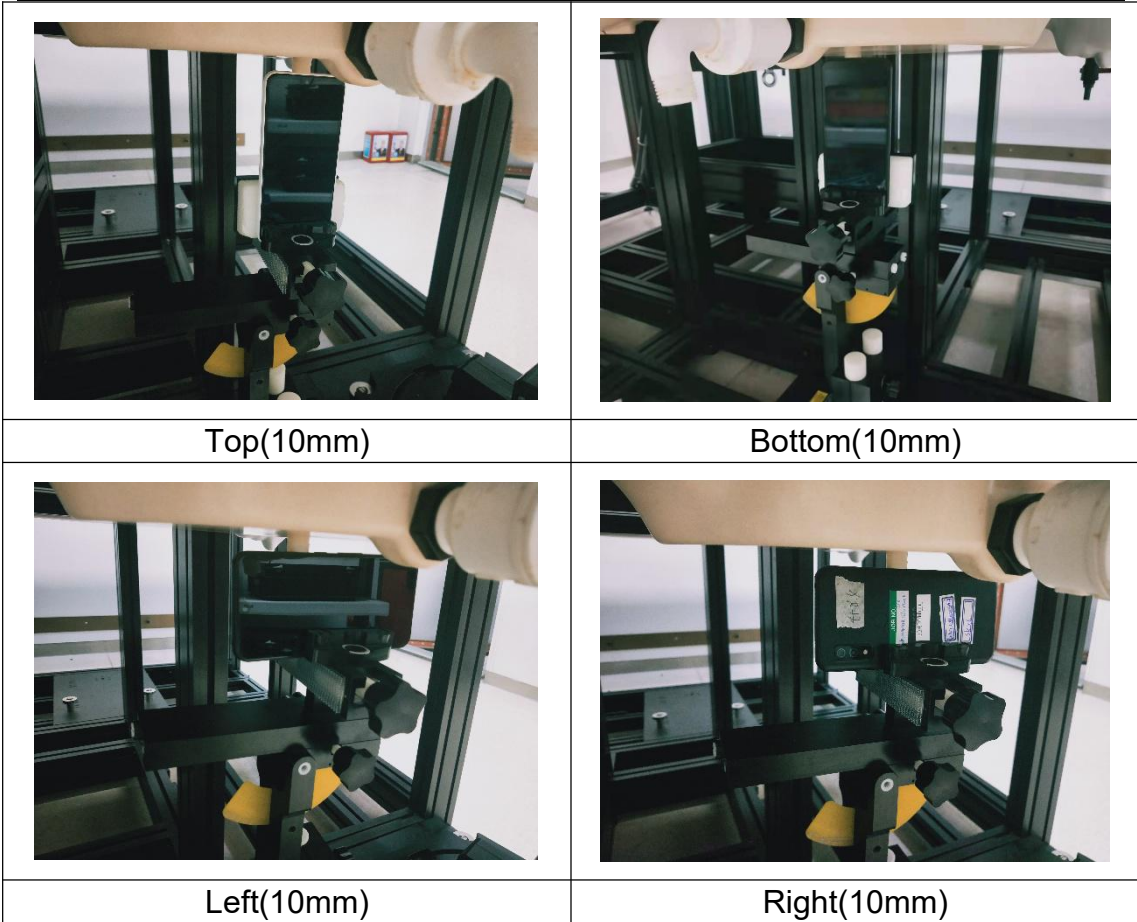

SETUP PHOTOGRAPH

Left Cheek

Left Tilt

Right Cheek

Right Tilt

Back(10mm)

Front(10mm)

Note: The thickness of the EUT is 9.44mm.