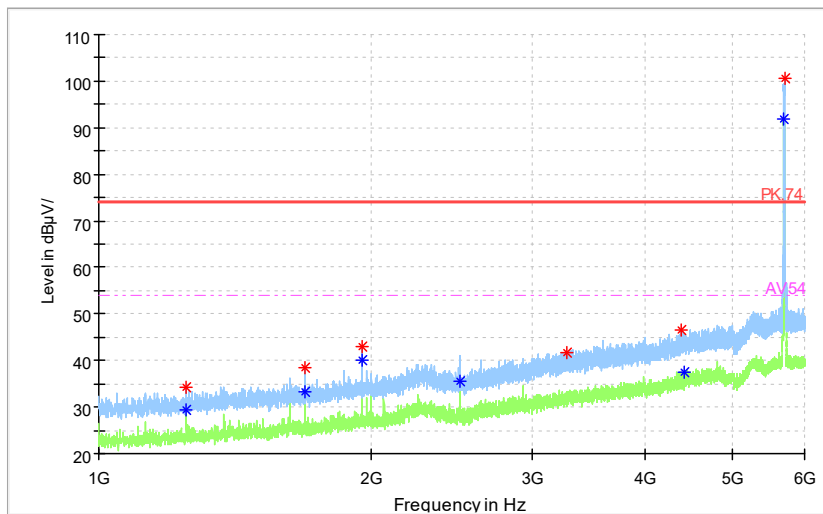

Full Spectrum

Preview Result 2-AVG   Preview Result 1-PK+   Critical_Freqs AVG
Critical_Freqs PK+   PK.74   AV.54
Final_Result PK+   Final_Result AVG

Frequency Range: 1GHz -6GHz
Detector: Av mode and PK mode
Modulation type: 802.11n(HT20)