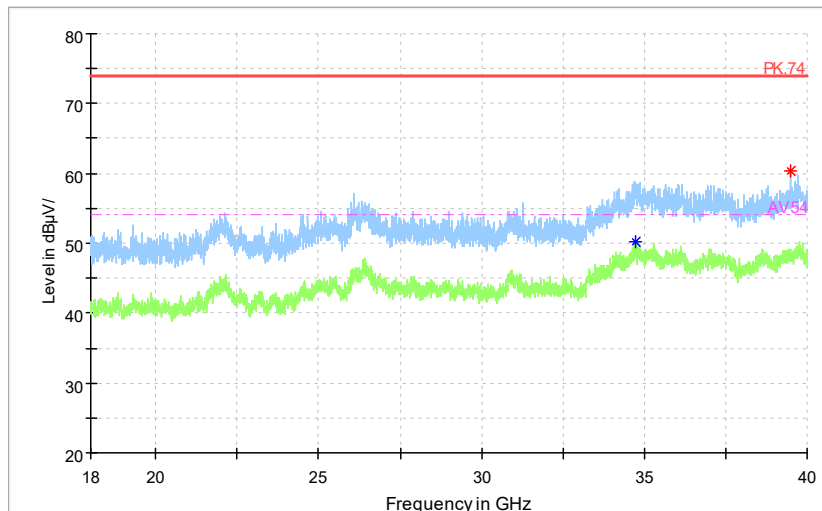

Full Spectrum

◆ Preview Result 2-AVG   ◆ Preview Result 1-PK+   * Critical_Freqs AVG
* Critical_Freqs PK+   — PK.74   - - - AV54
◆ Final_Result PK+   ◆ Final_ResultAVG

Frequency Range: 18GHz -40GHz
Detector: Av mode and PK mode
Test Mode: 802.11ac(VHT20)