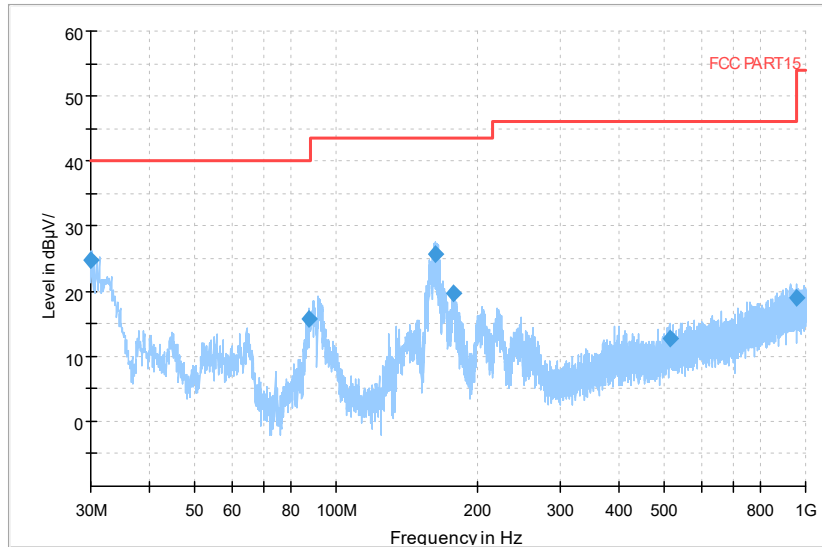

Carrier frequency (MHz): 5600
Channel No.:120

Full Spectrum

Preview Result 1-PK+   FCC PART15   Final_Result QPK

Frequency Range: 30MHz -1GHz
Detector: QP mode
Test Mode: 802.11a