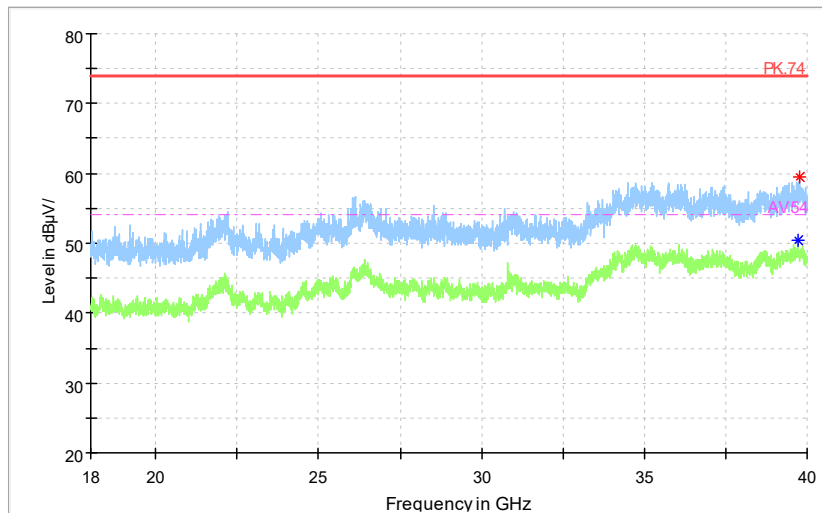

Full Spectrum

◆ Preview Result 2-AVG   ◆ Preview Result 1-PK+   * Critical_Freqs AVG
* Critical_Freqs PK+   — PK.74   - - - AV54
◆ Final_Result PK+   ◆ Final_ResultAVG

Frequency Range: 18GHz -40GHz
Detector: Av mode and PK mode
Modulation type: 802.11n(HT40)