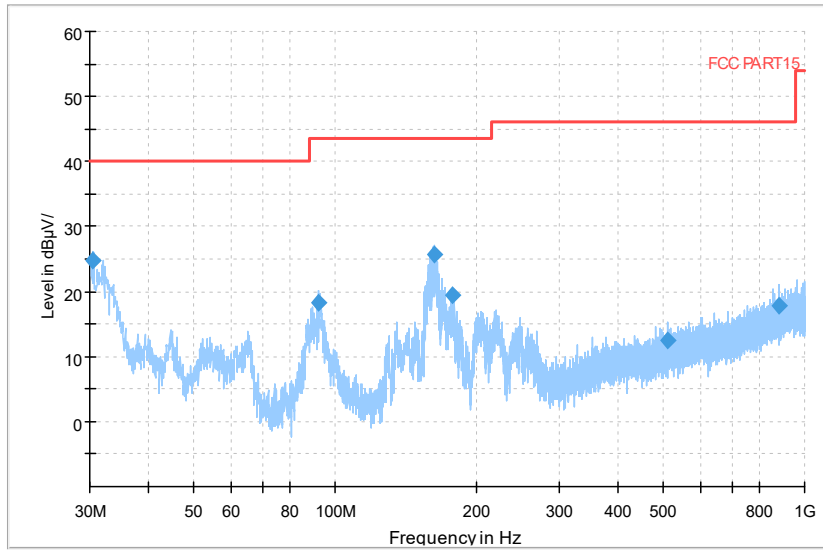

Full Spectrum

Preview Result 1-PK+   FCC PART15   Final_Result QPK

Frequency Range: 30MHz -1GHz
Detector: QP mode
Test Mode: 802.11n(HT20)