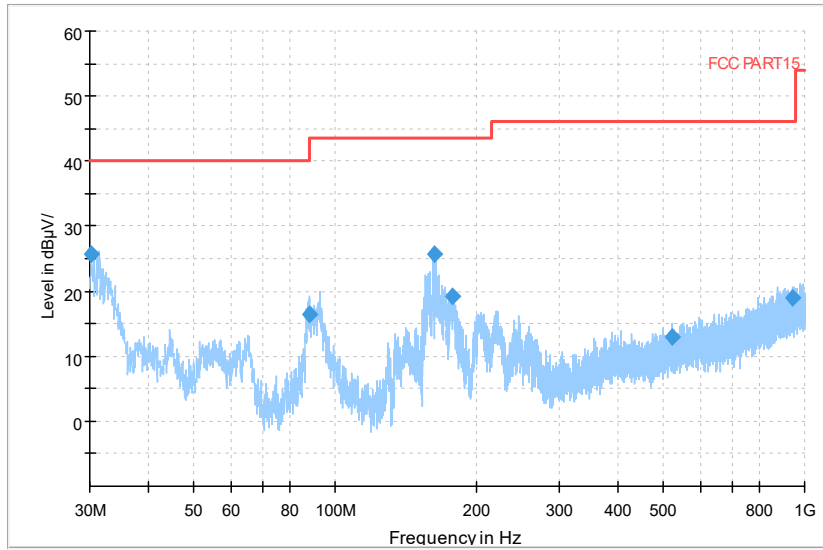

Carrier frequency (MHz): 5290
Channel No.:58

Full Spectrum

Preview Result 1-PK+   FCC PART15   Final_Result QPK

Frequency Range: 30MHz -1GHz
Detector: QP mode
Test Mode: 802.11ac(VHT80)