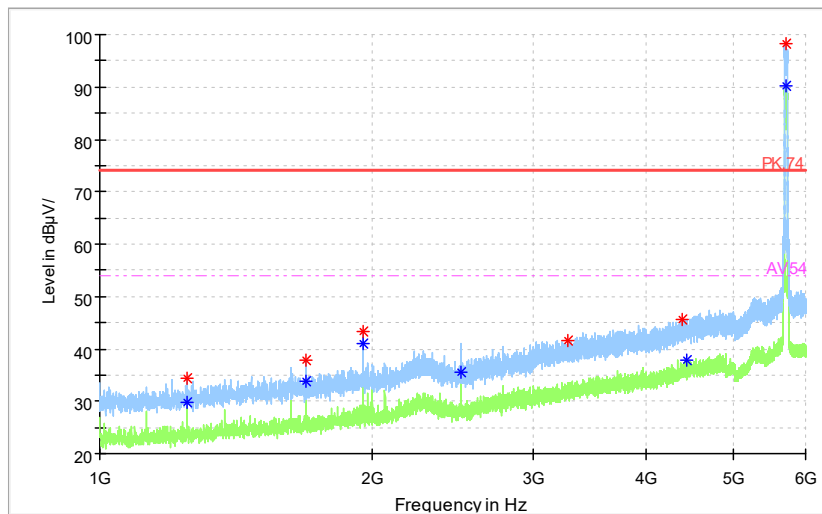

Frequency Range: 1GHz -6GHz  
Detector: Av mode and PK mode  
Modulation type: 802.11n(HT40)

Full Spectrum

Frequency Range: 6GHz -18GHz  
Detector: Av mode and PK mode  
Modulation type: 802.11n(HT40)

Full Spectrum

Frequency Range: 18GHz -40GHz  
Detector: Av mode and PK mode  
Modulation type: 802.11n(HT40)

Full Spectrum

Preview Result 1-PK+    FCC PART15    Final\_Result QPK

Frequency Range: 30MHz -1GHz  
Detector: QP mode  
Test Mode: 802.11ac(VHT40)

Full Spectrum

Preview Result 2-AVG    Preview Result 1-PK+    Critical\_Freqs AVG  
Critical\_Freqs PK+    PK.74    AV.54  
Final\_Result PK+    Final\_Result AVG

Frequency Range: 1GHz -6GHz  
Detector: Av mode and PK mode  
Test Mode: 802.11ac(VHT40)