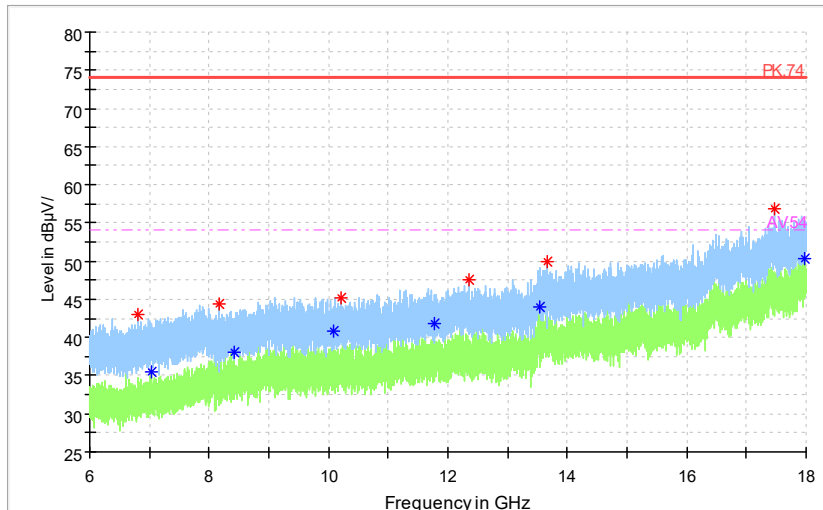

Full Spectrum

— Preview Result 2-AVG   — Preview Result 1-PK+   * Critical_Freqs AVG
* Critical_Freqs PK+   — PK.74   ◆ Final_Result AVG
◆ Final_Result PK+   ◆ Final_Result AVG   - - - - - AV54

Frequency Range: 6GHz -18GHz
Detector: Av mode and PK mode
Modulation type: 802.11n(HT40)