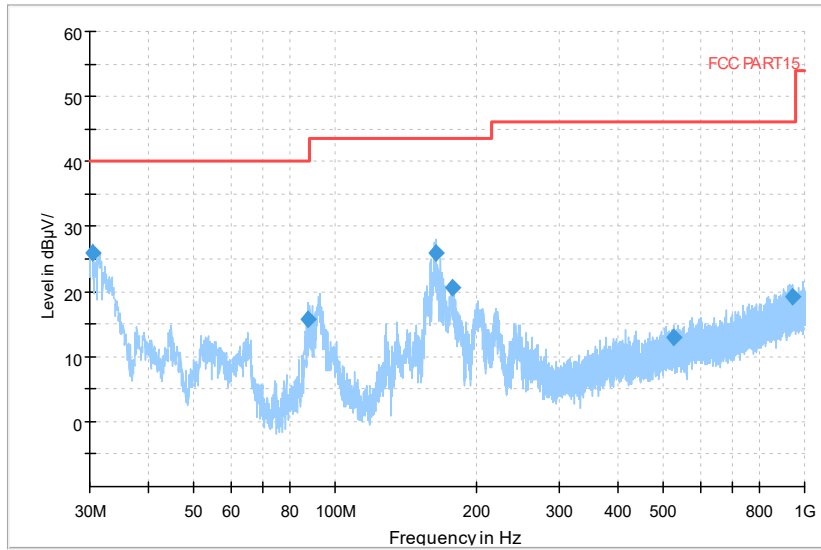

Full Spectrum

Preview Result 1-PK+   FCC PART15   Final_Result QPK

Frequency Range: 30MHz -1GHz
Detector: QP mode
Test Mode: 802.11ac(VHT40)