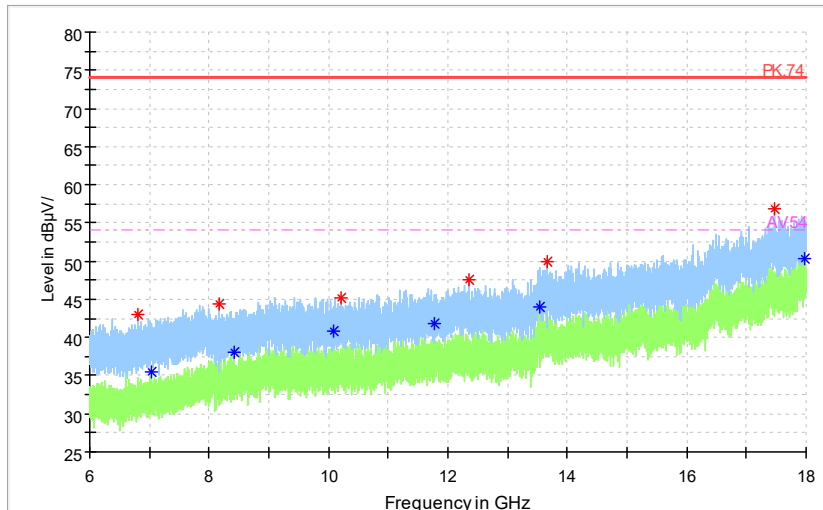

Frequency Range: 18GHz -40GHz  
Detector: Av mode and PK mode  
Test Mode: 802.11ac(VHT40)

Carrier frequency (MHz): 5710  
Channel No.:142

Full Spectrum

Preview Result 1-PK+    FCC PART15    Final\_Result QPK

Frequency Range: 30MHz -1GHz  
Detector: QP mode  
Test Mode: 802.11n(HT40)

Full Spectrum

Preview Result 2-AVG    Preview Result 1-PK+    Critical\_Freqs AVG  
Critical\_Freqs PK+    PK.74    AV54  
Final\_Result PK+    Final\_ResultAVG

Frequency Range: 1GHz -6GHz  
Detector: Av mode and PK mode  
Modulation type: 802.11n(HT40)

Full Spectrum

Frequency Range: 6GHz -18GHz  
Detector: Av mode and PK mode  
Modulation type: 802.11n(HT40)

Full Spectrum