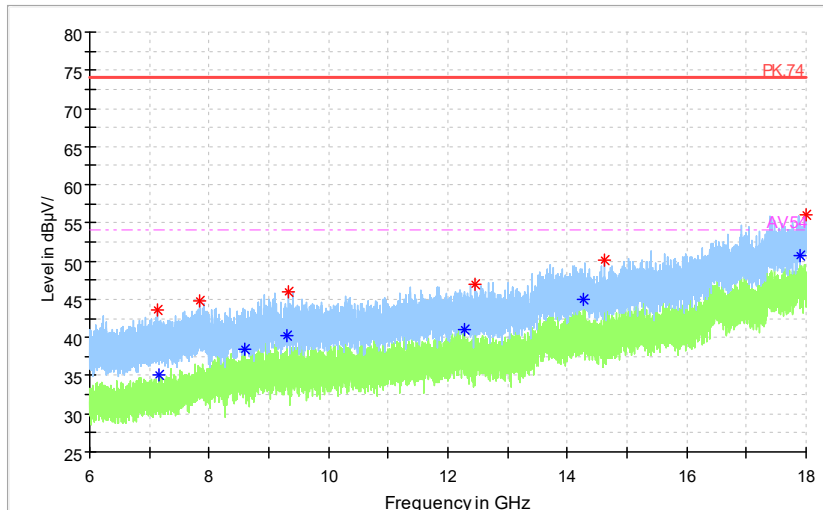

Full Spectrum

◆ Preview Result 2-AVG   ◆ Preview Result 1-PK+   * Critical_Freqs AVG
* Critical_Freqs PK+   — PK.74   - - - AV54
◆ Final_Result PK+   ◆ Final_ResultAVG

Frequency Range: 6GHz -18GHz
Detector: Av mode and PK mode
Modulation type: 802.11a