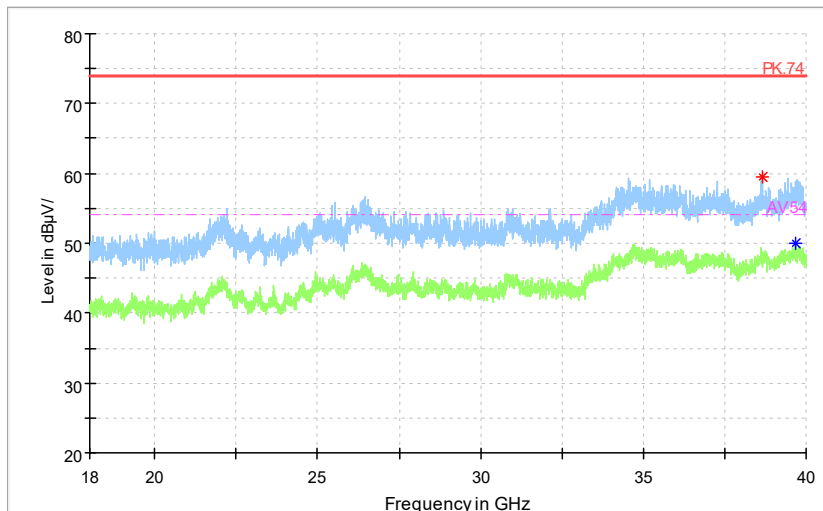

Full Spectrum

— Preview Result 2-AVG   — Preview Result 1-PK+   * Critical_Freqs AVG
* Critical_Freqs PK+   — PK.74   ◆ Final_Result AVG
◆ Final_Result PK+   ◆ Final_Result AVG   - - - - - AV54

Frequency Range: 18GHz -40GHz
Detector: Av mode and PK mode
Modulation type: 802.11n(HT40)