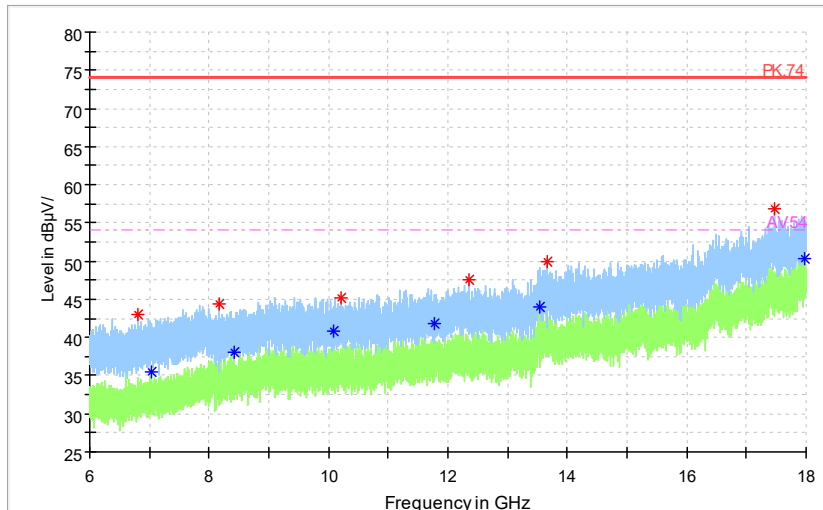

Full Spectrum

— Preview Result 2-AVG   — Preview Result 1-PK+   * Critical_Freqs AVG
* Critical_Freqs PK+   — PK.74   ◆ Final_Result AVG
◆ Final_Result PK+   ◆ Final_Result AVG   - - - AV54

Frequency Range: 6GHz -18GHz
Detector: Av mode and PK mode
Modulation type: 802.11n(HT40)