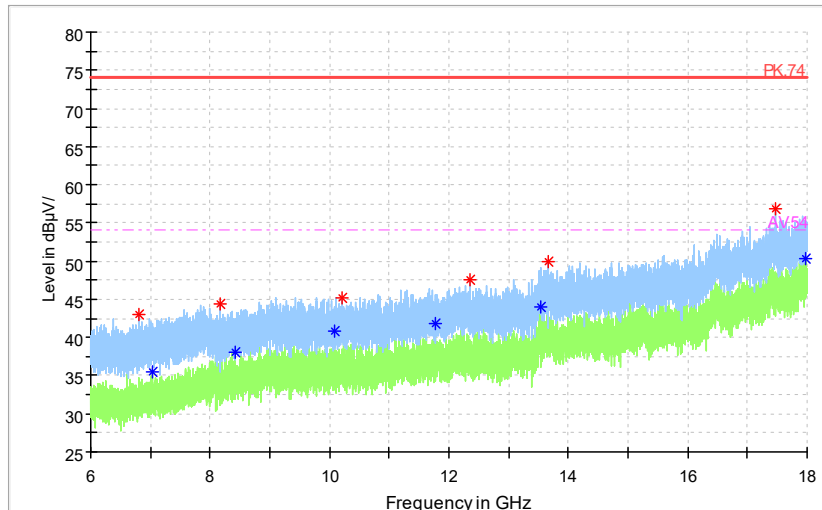

Full Spectrum

◆ Preview Result 2-AVG   ◆ Preview Result 1-PK+   * Critical_Freqs AVG
* Critical_Freqs PK+   — PK.74   - - - AV54
◆ Final_Result PK+   ◆ Final_ResultAVG

Frequency Range: 6GHz -18GHz
Detector: Av mode and PK mode
Test Mode: 802.11ac(VHT20)