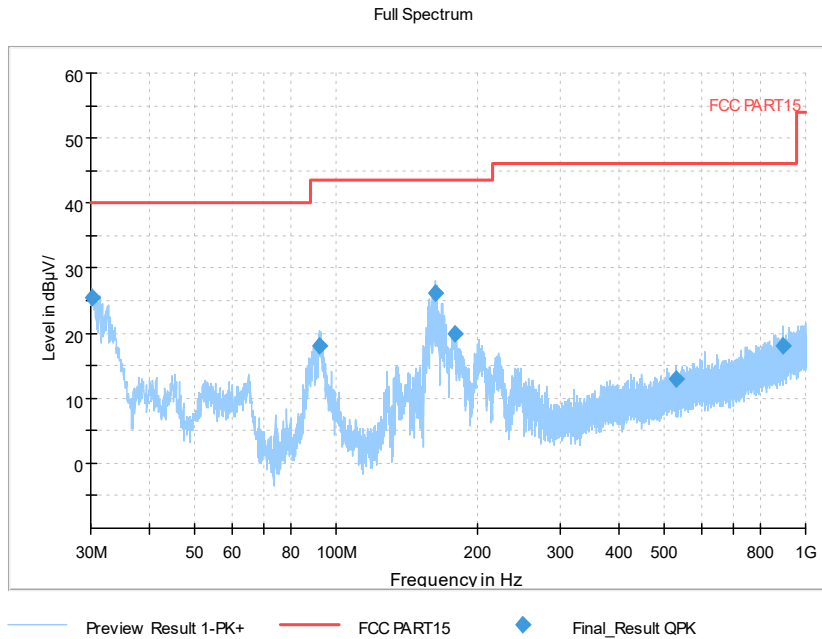

Carrier frequency (MHz): 5270
Channel No.:54

Frequency Range: 30MHz -1GHz
Detector: QP mode
Test Mode: 802.11n(HT40)