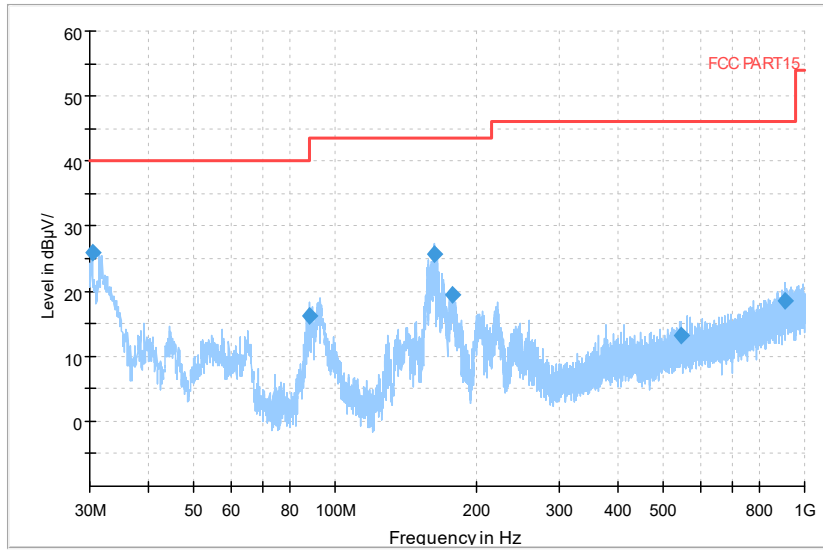

Carrier frequency (MHz): 5700
Channel No.:140

Full Spectrum

Preview Result 1-PK+   FCC PART15   Final_Result QPK

Frequency Range: 30MHz -1GHz
Detector: QP mode
Test Mode: 802.11a