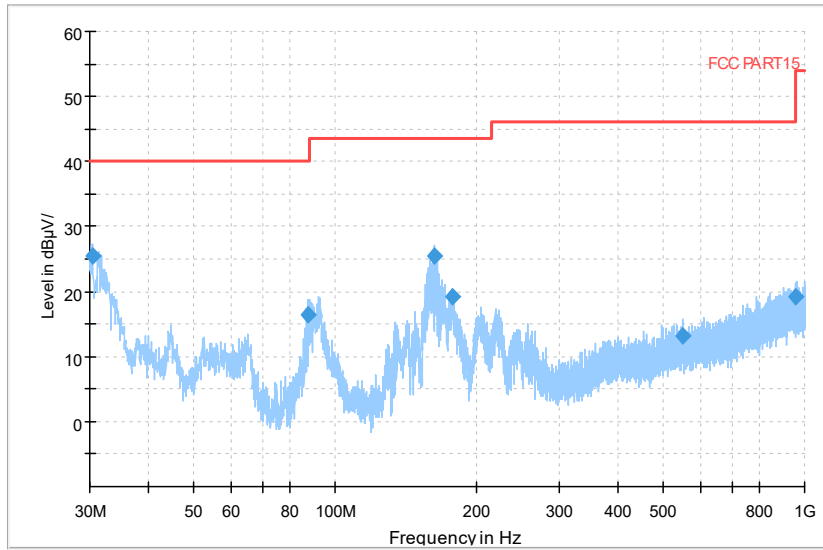

Full Spectrum

Preview Result 1-PK+   FCC PART15   Final_Result QPK

Frequency Range: 30MHz -1GHz
Detector: QP mode
Test Mode: 802.11ac(VHT40)