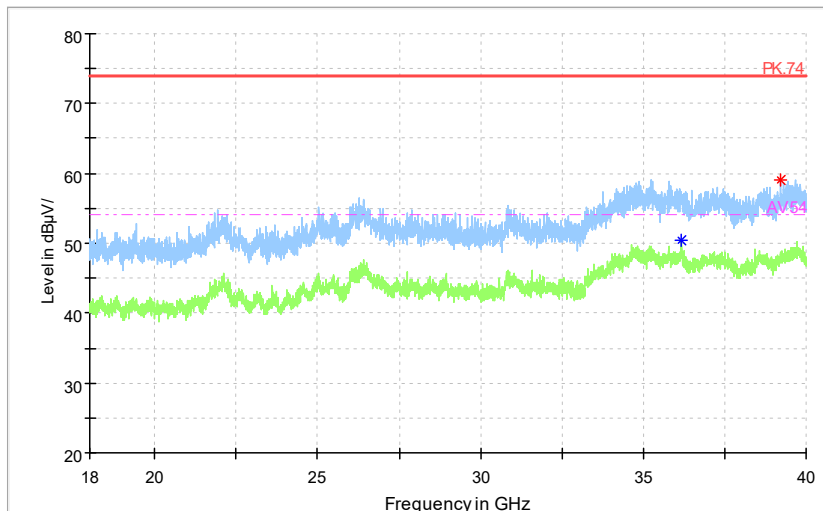

Full Spectrum

— Preview Result 2-AVG   — Preview Result 1-PK+   * Critical_Freqs AVG
* Critical_Freqs PK+   — PK.74   ◆ Final_Result AVG
◆ Final_Result PK+   ◆ Final_Result AVG   - - - AV54

Frequency Range: 18GHz -40GHz
Detector: Av mode and PK mode
Modulation type: 802.11n(HT40)