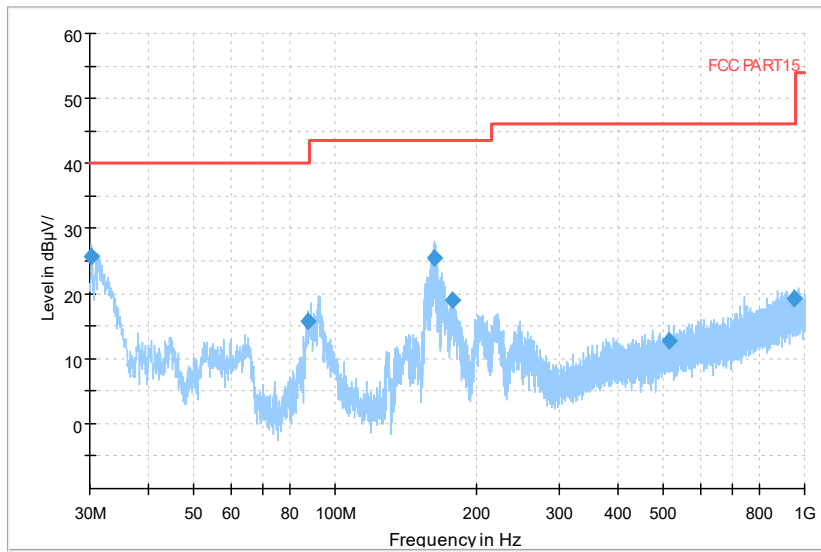

Full Spectrum

Preview Result 1-PK+   FCC PART15   Final_Result QPK

Frequency Range: 30MHz -1GHz
Detector: QP mode
Test Mode: 802.11ac(VHT40)