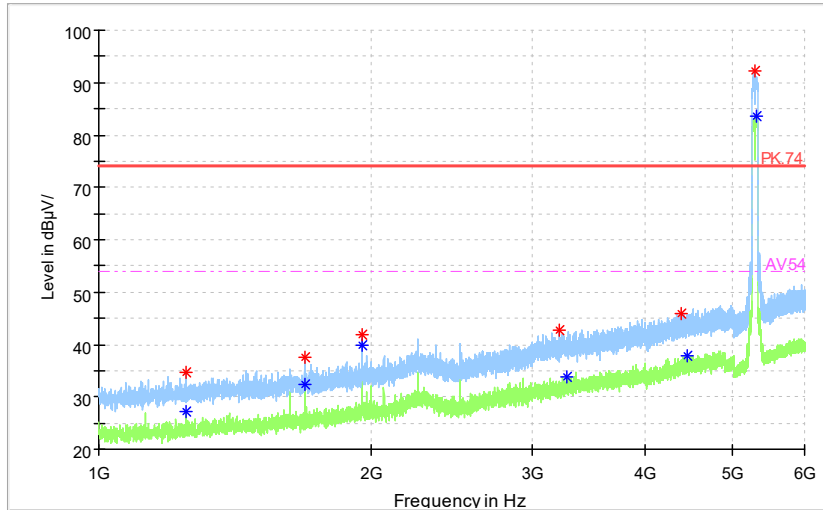

Frequency Range: 1GHz -6GHz  
Detector: Av mode and PK mode  
Test Mode: 802.11ac(VHT40)

Full Spectrum

Frequency Range: 6GHz -18GHz  
Detector: Av mode and PK mode  
Test Mode: 802.11ac(VHT40)

Full Spectrum

Frequency Range: 18GHz -40GHz  
Detector: Av mode and PK mode  
Test Mode: 802.11ac(VHT40)

Carrier frequency (MHz): 5290  
 Channel No.:58

Full Spectrum

Preview Result 1-PK+    FCC PART15    Final\_Result QPK

Frequency Range: 30MHz -1GHz  
 Detector: QP mode  
 Test Mode: 802.11ac(VHT80)

Full Spectrum

Preview Result 2-AVG    Preview Result 1-PK+    Critical\_Freqs AVG  
 Critical\_Freqs PK+    PK.74    AV54  
 Final\_Result PK+    Final\_Result AVG

Frequency Range: 1GHz -6GHz  
 Detector: Av mode and PK mode  
 Test Mode: 802.11ac(VHT80)

Full Spectrum

◆ Preview Result 2-AVG     ◆ Preview Result 1-PK+     \* Critical\_Freqs AVG  
\* Critical\_Freqs PK+     — PK.74     - - - AV54  
◆ Final\_Result PK+     ◆ Final\_ResultAVG