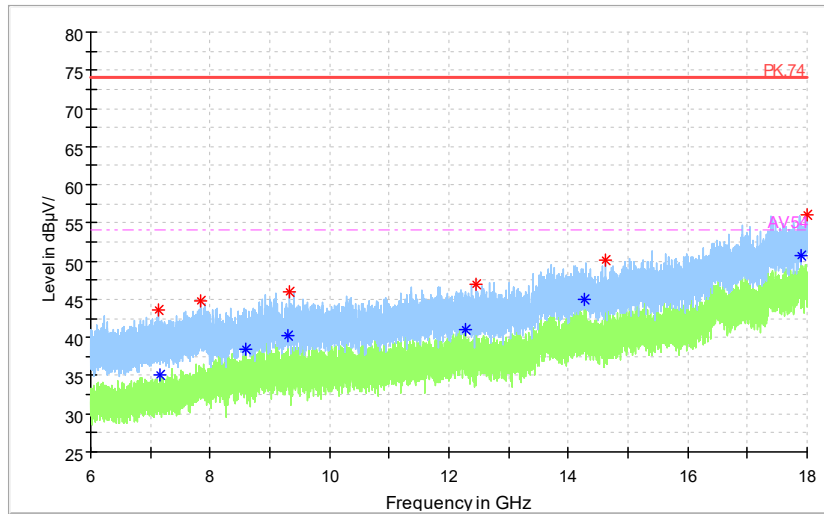

Full Spectrum

— Preview Result 2-AVG   — Preview Result 1-PK+   * Critical_Freqs AVG
* Critical_Freqs PK+   — PK.74   ◆ Final_Result AVG
◆ Final_Result PK+

Frequency Range: 6GHz -18GHz
Detector: Av mode and PK mode
Modulation type: 802.11a