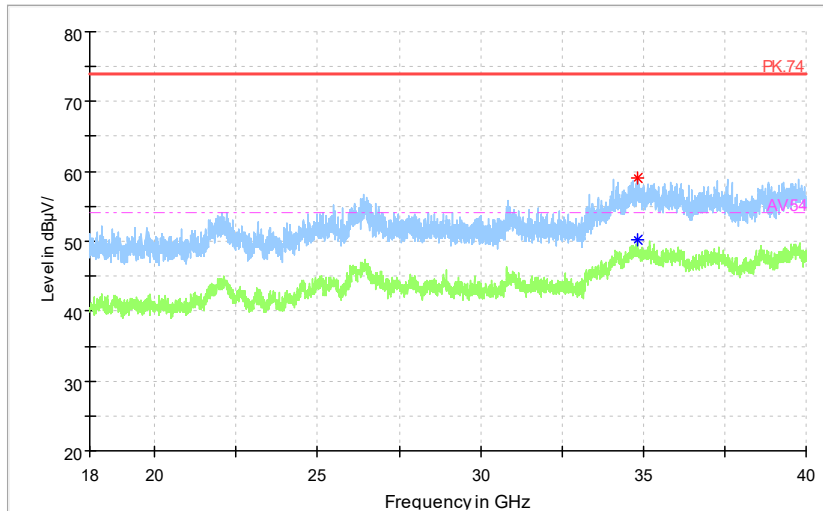

Full Spectrum

◆ Preview Result 2-AVG   ◆ Preview Result 1-PK+   * Critical_Freqs AVG
* Critical_Freqs PK+   — PK.74   - - - AV54
◆ Final_Result PK+   ◆ Final_ResultAVG

Frequency Range: 18GHz -40GHz
Detector: Av mode and PK mode
Test Mode: 802.11ac(VHT20)