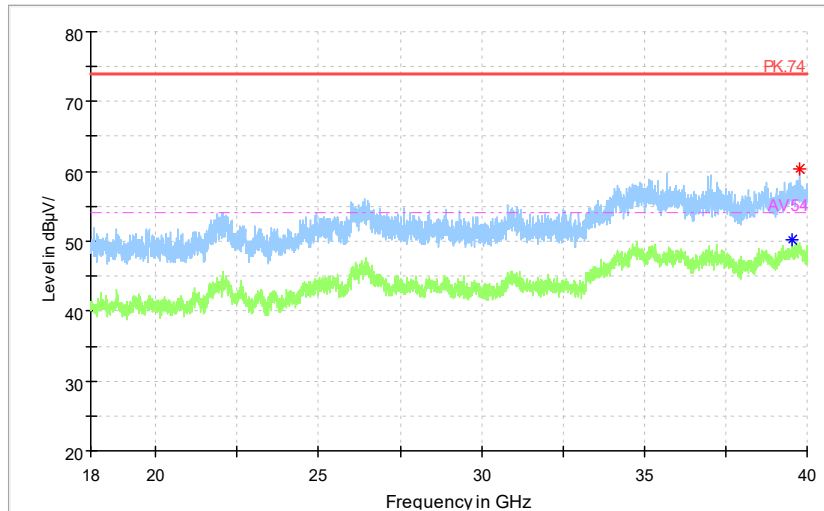

Full Spectrum

— Preview Result 2-AVG   — Preview Result 1-PK+   * Critical_Freqs AVG
* Critical_Freqs PK+   — PK.74   ◆ Final_Result AVG
◆ Final_Result PK+

Frequency Range: 18GHz -40GHz
Detector: Av mode and PK mode
Modulation type: 802.11a