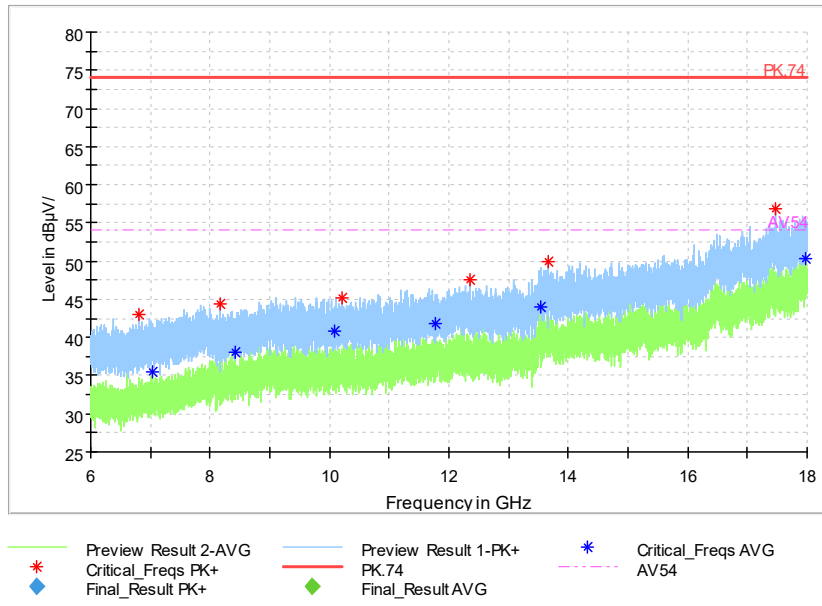

Full Spectrum

Preview Result 2-AVG    Preview Result 1-PK+    Critical\_Freqs AVG  
Critical\_Freqs PK+    PK.74    AV54  
Final\_Result PK+    Final\_Result AVG

Frequency Range: 1GHz -6GHz  
Detector: Av mode and PK mode  
Test Mode: 802.11ac(VHT20)

Full Spectrum

Frequency Range: 6GHz -18GHz  
Detector: Av mode and PK mode  
Test Mode: 802.11ac(VHT20)

Full Spectrum

Frequency Range: 18GHz -40GHz  
Detector: Av mode and PK mode  
Test Mode: 802.11ac(VHT20)