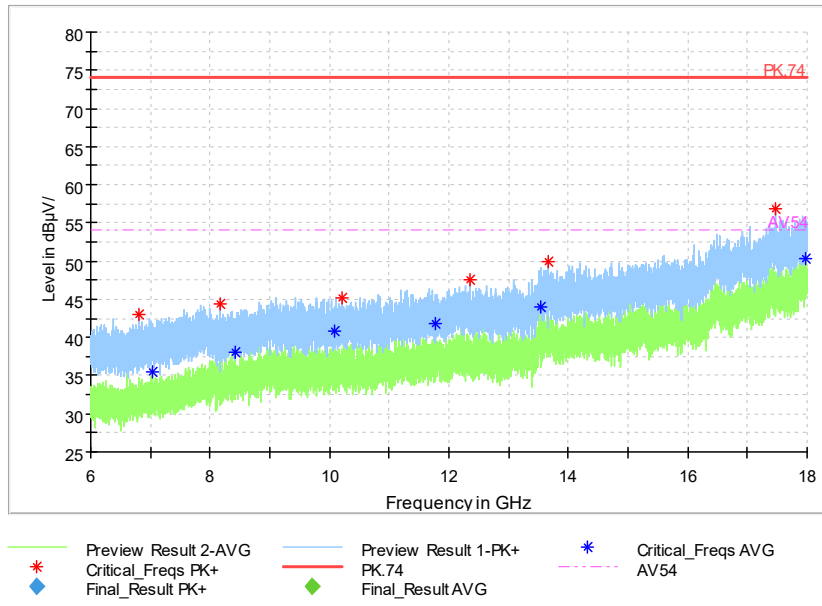

Full Spectrum

◆ Preview Result 2-AVG     ◆ Preview Result 1-PK+     \* Critical\_Freqs AVG  
\* Critical\_Freqs PK+     — PK.74     - - - AV54  
◆ Final\_Result PK+     ◆ Final\_ResultAVG

Frequency Range: 18GHz -40GHz  
Detector: Av mode and PK mode  
Modulation type: 802.11n(HT40)

Full Spectrum

Preview Result 1-PK+    FCC PART15    Final\_Result QPK

Frequency Range: 30MHz -1GHz  
Detector: QP mode  
Test Mode: 802.11ac(VHT40)

Full Spectrum

Preview Result 2-AVG    Preview Result 1-PK+    Critical\_Freqs AV54  
Critical\_Freqs PK+    PK.74    Final\_Result PK+  
Final\_Result AVG

Frequency Range: 1GHz -6GHz  
Detector: Av mode and PK mode  
Test Mode: 802.11ac(VHT40)

Full Spectrum

Frequency Range: 6GHz -18GHz  
Detector: Av mode and PK mode  
Test Mode: 802.11ac(VHT40)

Full Spectrum