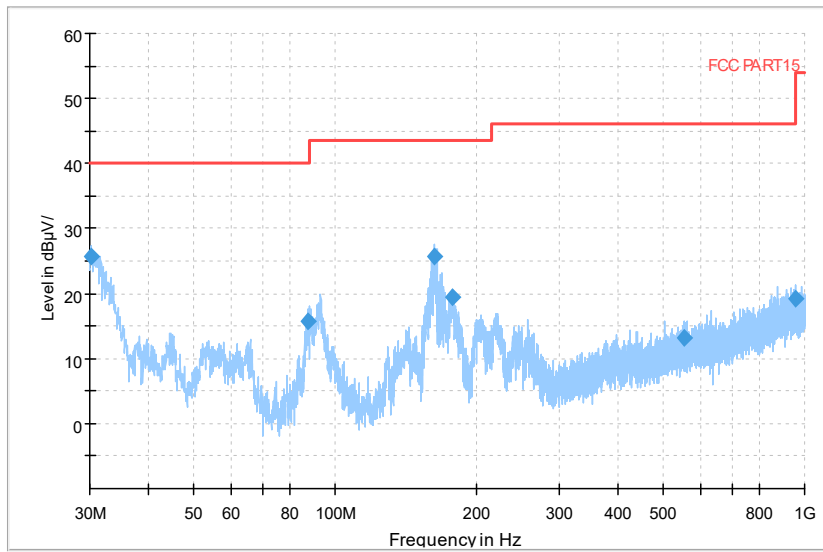

Full Spectrum

Preview Result 1-PK+   FCC PART15   Final_Result QPK

Frequency Range: 30MHz -1GHz
Detector: QP mode
Test Mode: 802.11n(HT20)