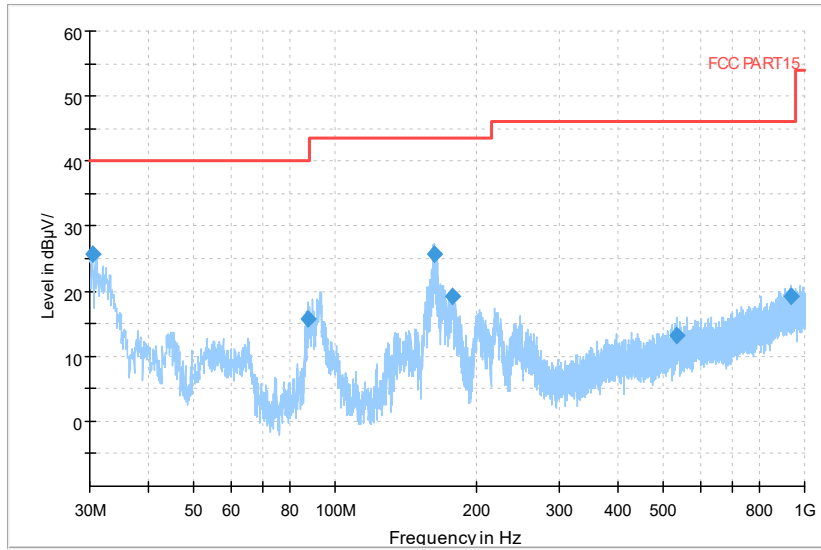

Carrier frequency (MHz): 5590
Channel No.:118

Full Spectrum

Preview Result 1-PK+   FCC PART 15   Final_Result QPK

Frequency Range: 30MHz -1GHz
Detector: QP mode
Test Mode: 802.11n(HT40)