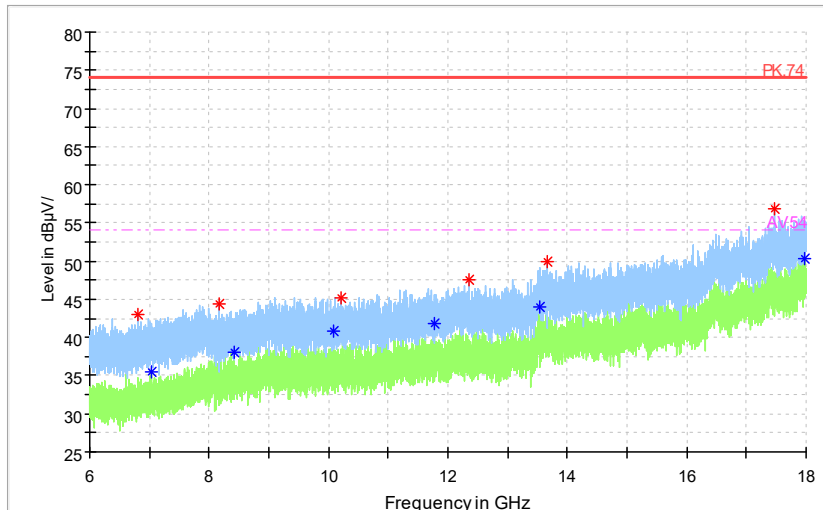

Full Spectrum

◆ Preview Result 2-AVG   ◆ Preview Result 1-PK+   * Critical_Freqs AVG
* Critical_Freqs PK+   — PK.74   - - - AV54
◆ Final_Result PK+   ◆ Final_ResultAVG

Frequency Range: 6GHz -18GHz
Detector: Av mode and PK mode
Test Mode: 802.11ac(VHT20)