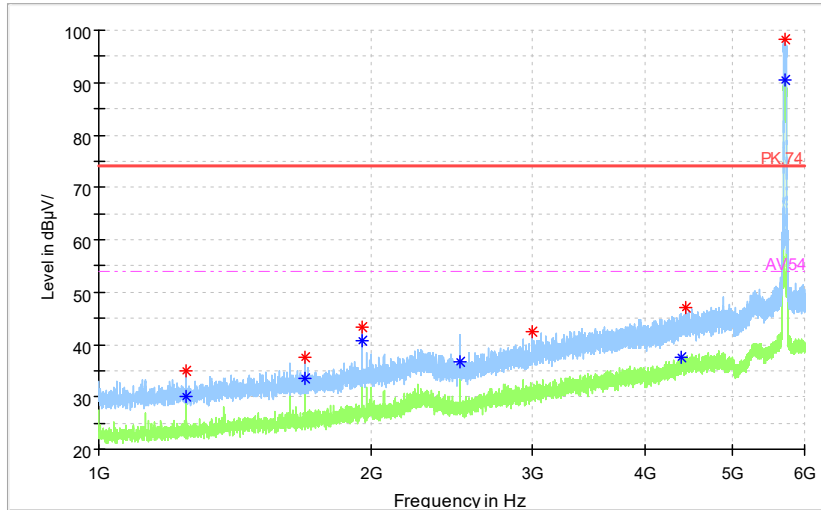

Frequency Range: 6GHz -18GHz  
Detector: Av mode and PK mode  
Test Mode: 802.11ac(VHT40)

Full Spectrum

— Preview Result 2-AVG     — Preview Result 1-PK+     \* Critical\_Freqs AVG  
\* Critical\_Freqs PK+     — PK.74     ◆ Final\_Result AVG  
◆ Final\_Result PK+     ◆ Final\_Result AVG     - - - - - AV54

Frequency Range: 18GHz -40GHz  
Detector: Av mode and PK mode  
Test Mode: 802.11ac(VHT40)

Carrier frequency (MHz): 5710  
Channel No.:142

Full Spectrum

Preview Result 1-PK+    FCC PART15    Final\_Result QPK

Frequency Range: 30MHz -1GHz  
Detector: QP mode  
Test Mode: 802.11n(HT40)

Full Spectrum

Preview Result 2-AVG    Preview Result 1-PK+    Critical\_Freqs AVG  
Critical\_Freqs PK+    PK.74    AV54  
Final\_Result PK+    Final\_ResultAVG