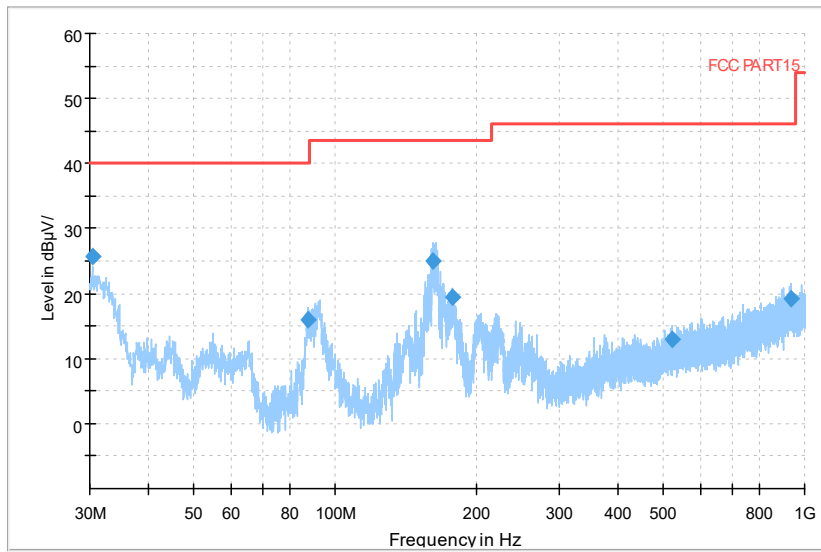

Full Spectrum

Preview Result 1-PK+   FCC PART15   Final_Result QPK

Frequency Range: 30MHz -1GHz
Detector: QP mode
Test Mode: 802.11n(HT20)