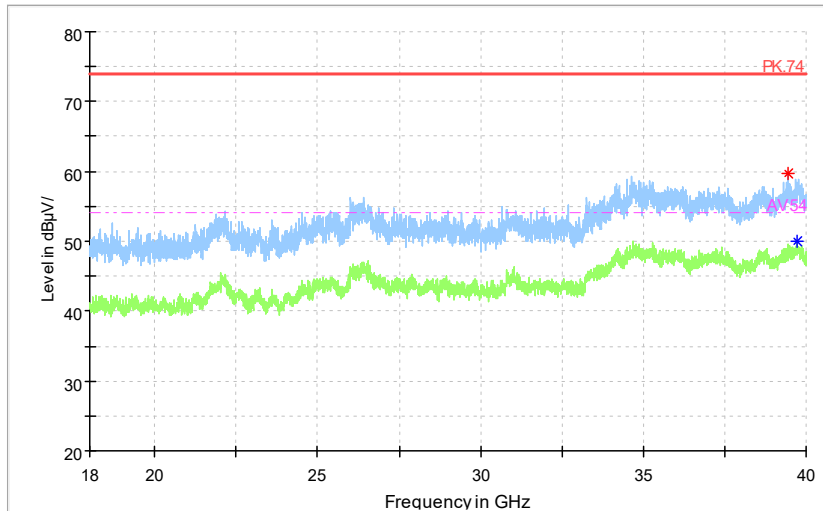

Full Spectrum

◆ Preview Result 2-AVG   ◆ Preview Result 1-PK+   * Critical_Freqs AVG
* Critical_Freqs PK+   — PK.74   - - - AV54
◆ Final_Result PK+   ◆ Final_ResultAVG

Frequency Range: 18GHz -40GHz
Detector: Av mode and PK mode
Modulation type: 802.11n(HT40)