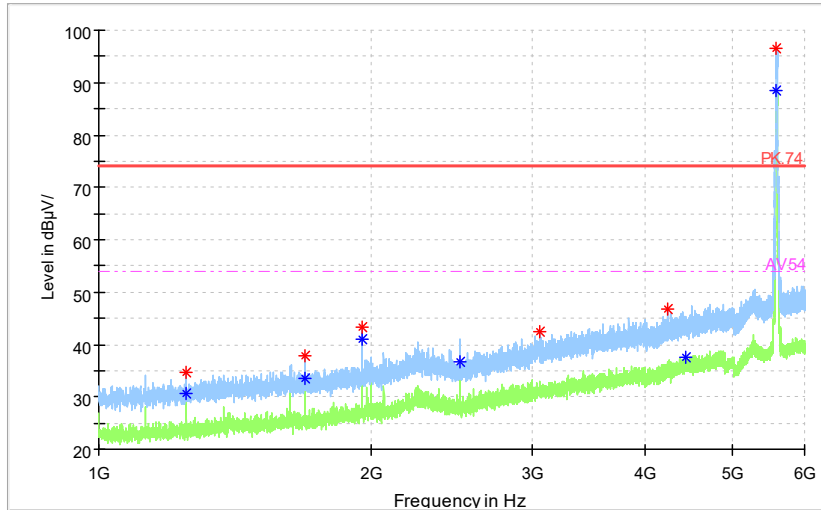

Full Spectrum

◆ Preview Result 2-AVG     ◆ Preview Result 1-PK+     \* Critical\_Freqs AVG  
\* Critical\_Freqs PK+     ◆ Final\_Result AVG     - - - AV54  
◆ Final\_Result PK+

Frequency Range: 18GHz -40GHz  
Detector: Av mode and PK mode  
Test Mode: 802.11ac(VHT40)

Carrier frequency (MHz): 5590  
Channel No.:118

Full Spectrum

Preview Result 1-PK+    FCC PART 15    Final\_Result QPK

Frequency Range: 30MHz -1GHz  
Detector: QP mode  
Test Mode: 802.11n(HT40)

Full Spectrum

Preview Result 2-AVG    Preview Result 1-PK+    Critical\_Freqs AVG  
Critical\_Freqs PK+    PK.74    AV54  
Final\_Result PK+    Final\_Result AVG

Frequency Range: 1GHz -6GHz  
Detector: Av mode and PK mode  
Modulation type: 802.11n(HT40)