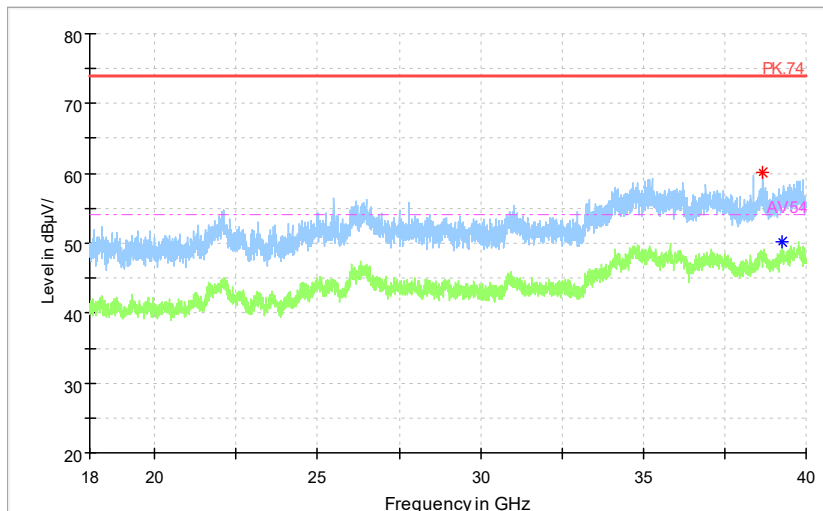

Full Spectrum

◆ Preview Result 2-AVG   ◆ Preview Result 1-PK+   * Critical_Freqs AVG
* Critical_Freqs PK+   — PK.74   - - - AV54
◆ Final_Result PK+   ◆ Final_ResultAVG

Frequency Range: 18GHz -40GHz
Detector: Av mode and PK mode
Test Mode: 802.11ac(VHT40)