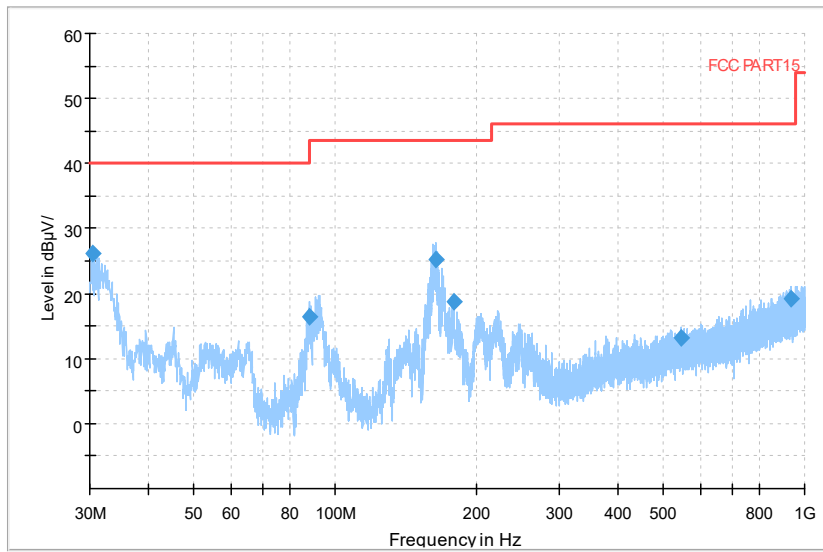

Full Spectrum

Preview Result 1-PK+   FCC PART15   Final_Result QPK

Frequency Range: 30MHz -1GHz
Detector: QP mode
Test Mode: 802.11ac(VHT20)