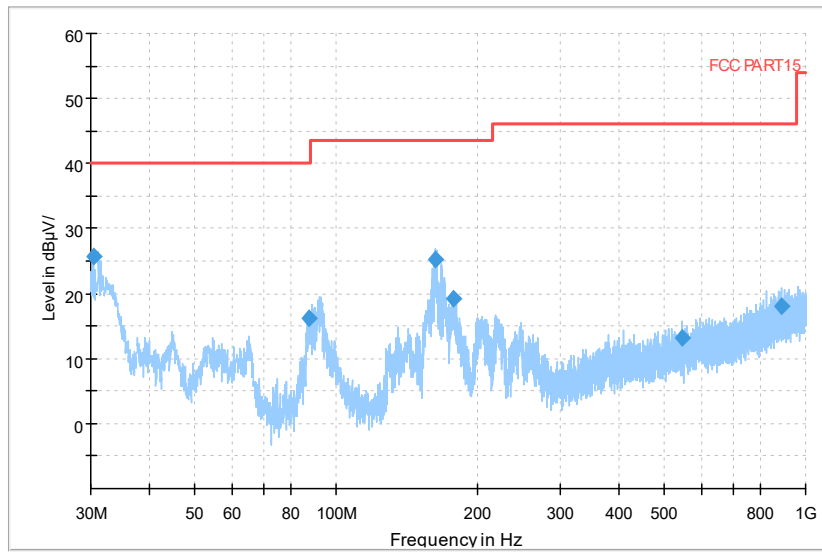

Full Spectrum

Preview Result 1-PK+   FCC PART15   Final_Result QPK

Frequency Range: 30MHz -1GHz
Detector: QP mode
Test Mode: 802.11ac(VHT40)