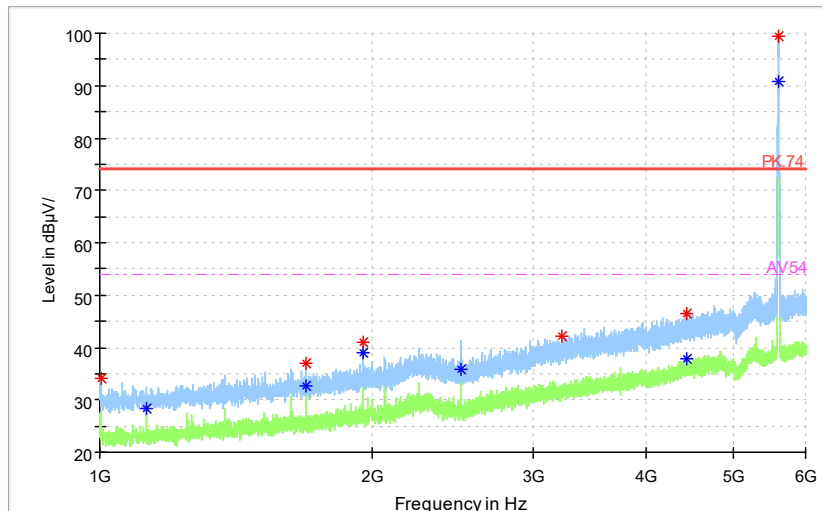

Full Spectrum

Frequency Range: 6GHz -18GHz  
Detector: Av mode and PK mode  
Test Mode: 802.11ac(VHT20)

Full Spectrum

Frequency Range: 18GHz -40GHz  
Detector: Av mode and PK mode  
Test Mode: 802.11ac(VHT20)

Carrier frequency (MHz): 5600  
 Channel No.:120

Full Spectrum

Preview Result 1-PK+    FCC PART15    Final\_Result QPK

Frequency Range: 30MHz -1GHz  
 Detector: QP mode  
 Test Mode: 802.11a

Full Spectrum

Preview Result 2-AVG    Preview Result 1-PK+    Critical\_Freqs AVG  
 Critical\_Freqs PK+    PK.74    AV54  
 Final\_Result PK+    Final\_ResultAVG

Frequency Range: 1GHz -6GHz  
 Detector: Av mode and PK mode  
 Modulation type: 802.11a

Full Spectrum

— Preview Result 2-AVG     — Preview Result 1-PK+     \* Critical\_Freqs AVG  
\* Critical\_Freqs PK+     — PK.74     ◆ Final\_Result AVG  
◆ Final\_Result PK+

Frequency Range: 6GHz -18GHz  
Detector: Av mode and PK mode  
Modulation type: 802.11a