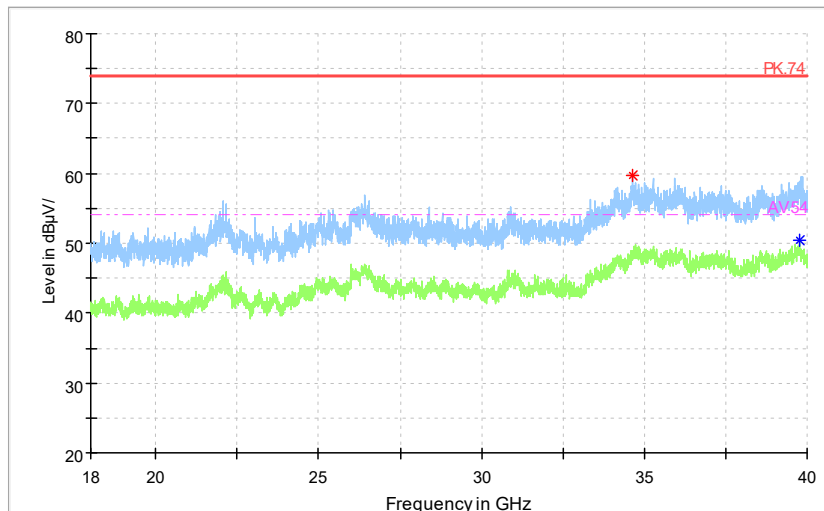

Frequency Range: 6GHz -18GHz  
Detector: Av mode and PK mode  
Test Mode: 802.11ac(VHT80)

Full Spectrum

◆ Preview Result 2-AVG     ◆ Preview Result 1-PK+     \* Critical\_Freqs AVG  
\* Critical\_Freqs PK+     — PK.74     - - - AV54  
◆ Final\_Result PK+     ◆ Final\_ResultAVG

Frequency Range: 18GHz -40GHz  
Detector: Av mode and PK mode  
Test Mode: 802.11ac(VHT80)

Carrier frequency (MHz): 5500  
Channel No.:100

Frequency Range: 30MHz -1GHz  
Detector: QP mode  
Test Mode: 802.11a

Frequency Range: 1GHz -6GHz  
Detector: Av mode and PK mode  
Modulation type: 802.11a

Full Spectrum

Frequency Range: 6GHz -18GHz  
Detector: Av mode and PK mode  
Modulation type: 802.11a

Full Spectrum

Frequency Range: 18GHz -40GHz  
Detector: Av mode and PK mode  
Modulation type: 802.11a