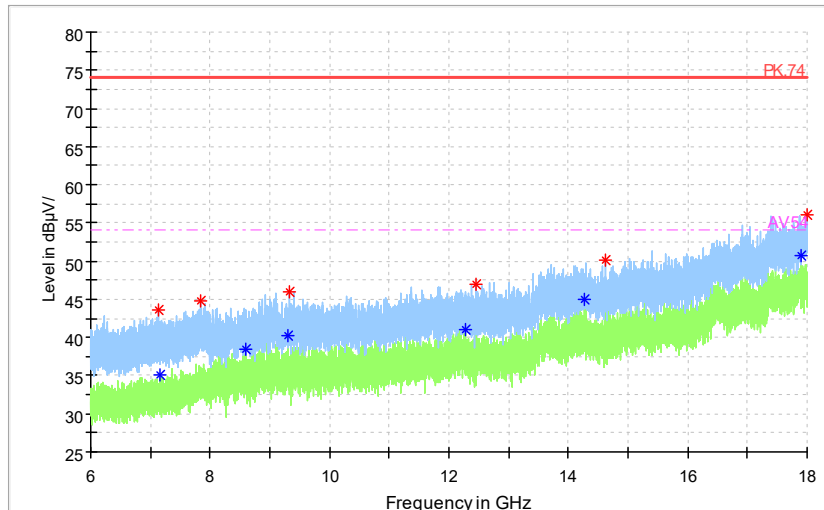

Frequency Range: 6GHz -18GHz  
Detector: Av mode and PK mode  
Test Mode: 802.11ac(VHT80)

Full Spectrum

◆ Preview Result 2-AVG     ◆ Preview Result 1-PK+     \* Critical\_Freqs AVG  
\* Critical\_Freqs PK+     — PK.74     - - - AV54  
◆ Final\_Result PK+     ◆ Final\_ResultAVG

Frequency Range: 18GHz -40GHz  
Detector: Av mode and PK mode  
Test Mode: 802.11ac(VHT80)

Carrier frequency (MHz): 5500  
Channel No.:100

Frequency Range: 30MHz -1GHz  
Detector: QP mode  
Test Mode: 802.11a

Frequency Range: 1GHz -6GHz  
Detector: Av mode and PK mode  
Modulation type: 802.11a

Full Spectrum

Frequency Range: 6GHz -18GHz  
Detector: Av mode and PK mode  
Modulation type: 802.11a

Full Spectrum

Frequency Range: 18GHz -40GHz  
Detector: Av mode and PK mode  
Modulation type: 802.11a