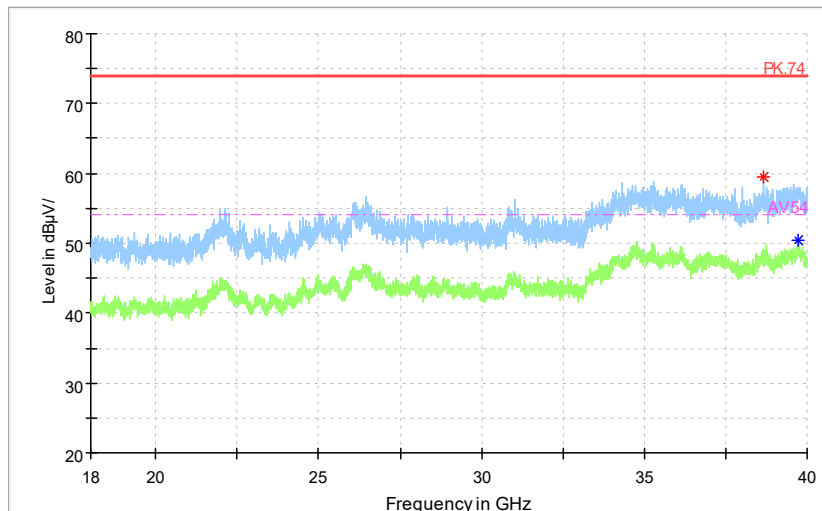

Full Spectrum

◆ Preview Result 2-AVG   ◆ Preview Result 1-PK+   * Critical_Freqs AVG
* Critical_Freqs PK+   ◆ Final_Result AVG   - - - AV54
◆ Final_Result PK+

Frequency Range: 18GHz -40GHz
Detector: Av mode and PK mode
Test Mode: 802.11ac(VHT40)