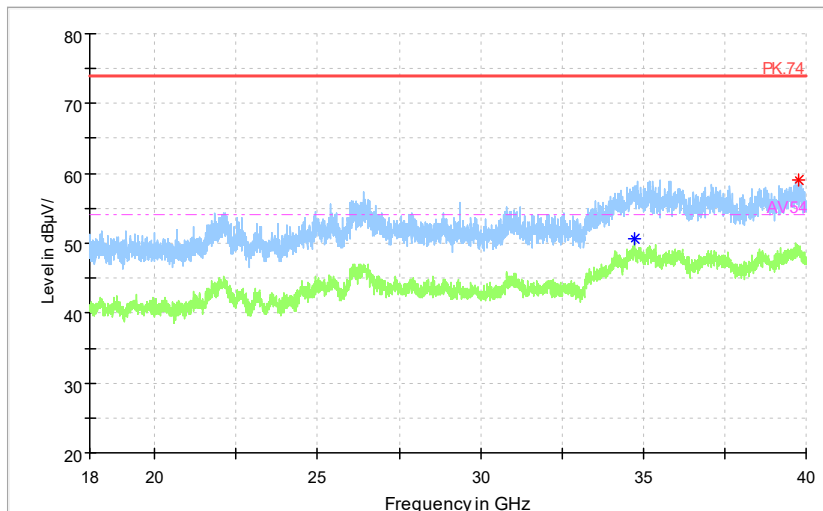

Full Spectrum

Frequency Range: 18GHz -40GHz
Detector: Av mode and PK mode
Modulation type: 802.11n(HT40)