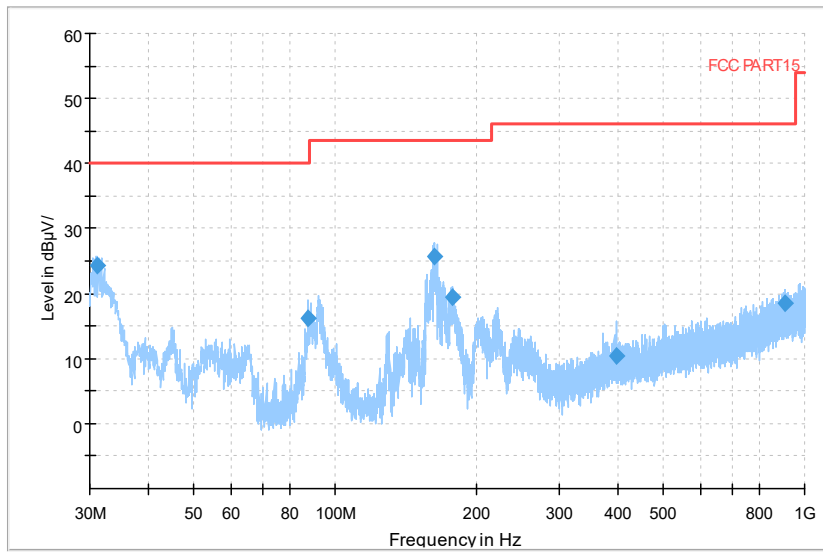

Full Spectrum

Preview Result 1-PK+   FCC PART15   Final_Result QPK

Frequency Range: 30MHz -1GHz
Detector: QP mode
Test Mode: 802.11ac(VHT20)