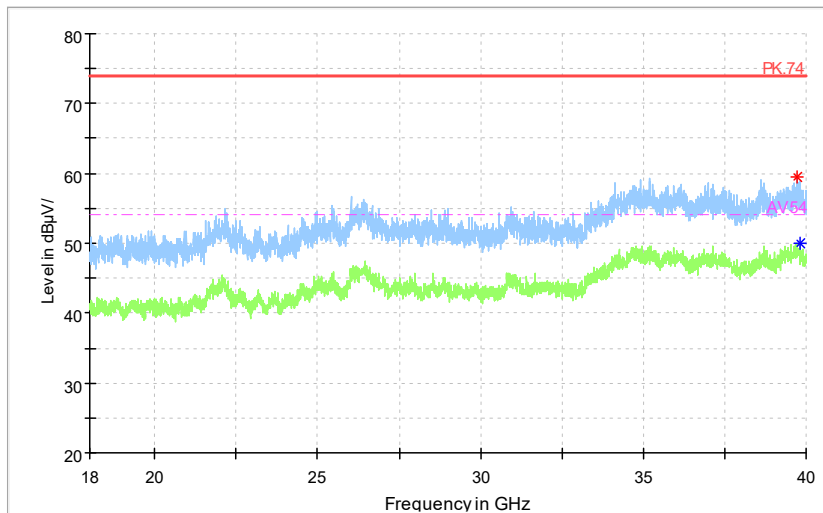

Full Spectrum

◆ Preview Result 2-AVG   ◆ Preview Result 1-PK+   * Critical_Freqs AVG
* Critical_Freqs PK+   — PK.74   - - - AV54
◆ Final_Result PK+   ◆ Final_ResultAVG

Frequency Range: 18GHz -40GHz
Detector: Av mode and PK mode
Modulation type: 802.11a