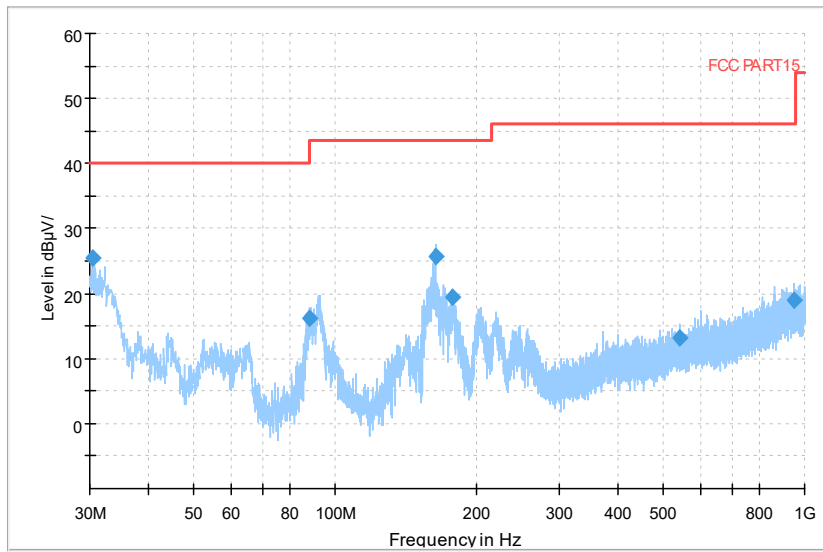

Full Spectrum

Preview Result 1-PK+   FCC PART15   Final_Result QPK

Frequency Range: 30MHz -1GHz
Detector: QP mode
Test Mode: 802.11ac(VHT20)