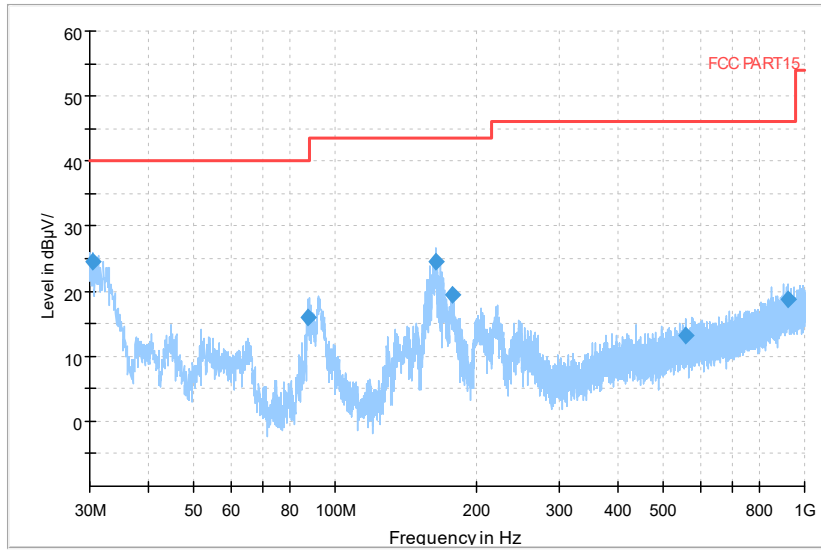

Carrier frequency (MHz): 5710
Channel No.:142

Full Spectrum

Preview Result 1-PK+   FCC PART15   Final_Result QPK

Frequency Range: 30MHz -1GHz
Detector: QP mode
Test Mode: 802.11n(HT40)