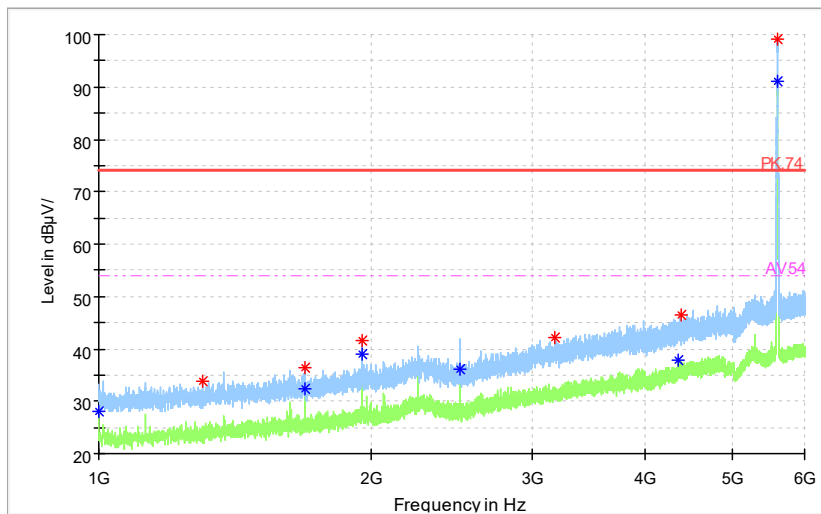

Full Spectrum

Preview Result 2-AVG   Preview Result 1-PK+   Critical_Freqs AVG
Critical_Freqs PK+   PK.74   AV54
Final_Result PK+   Final_Result AVG

Frequency Range: 1GHz -6GHz
Detector: Av mode and PK mode
Modulation type: 802.11n(HT20)