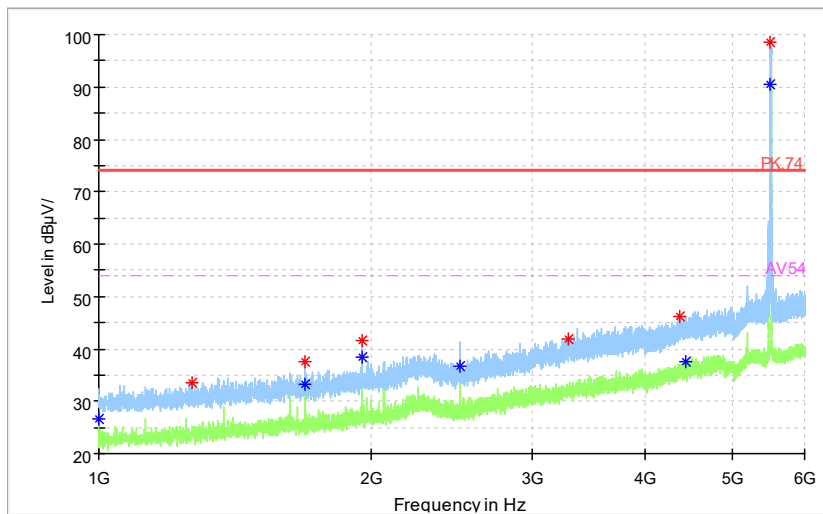

Full Spectrum

Preview Result 2-AVG   Preview Result 1-PK+   Critical_Freqs AVG
Critical_Freqs PK+   PK.74   AV54
Final_Result PK+   Final_Result AVG

Frequency Range: 1GHz -6GHz
Detector: Av mode and PK mode
Modulation type: 802.11n(HT20)