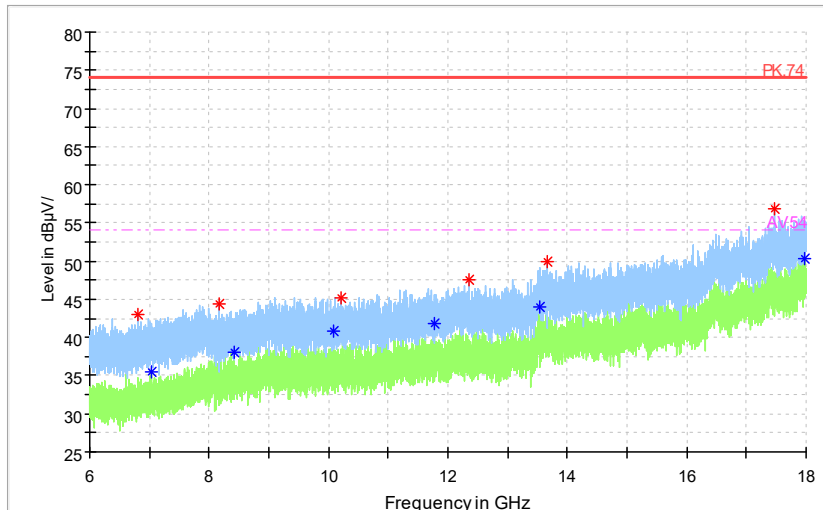

Full Spectrum

◆ Preview Result 2-AVG   ◆ Preview Result 1-PK+   * Critical_Freqs AVG
* Critical_Freqs PK+   — PK.74   - - - AV54
◆ Final_Result PK+   ◆ Final_ResultAVG

Frequency Range: 6GHz -18GHz
Detector: Av mode and PK mode
Test Mode: 802.11ac(VHT40)