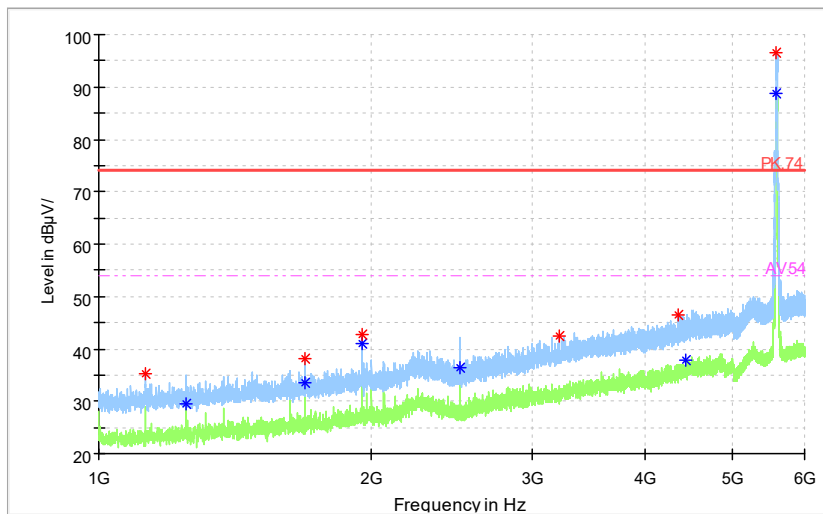

Full Spectrum

Preview Result 2-AVG   Preview Result 1-PK+   Critical_Freqs AVG
Critical_Freqs PK+   PK.74   AV54
Final_Result PK+   Final_Result AVG

Frequency Range: 1GHz -6GHz
Detector: Av mode and PK mode
Test Mode: 802.11ac(VHT40)