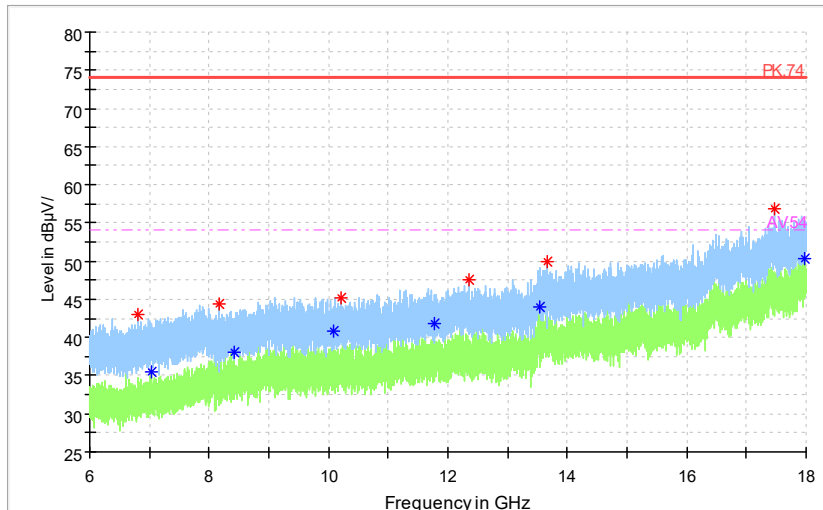

Full Spectrum

◆ Preview Result 2-AVG   ◆ Preview Result 1-PK+   * Critical_Freqs AVG
* Critical_Freqs PK+   — PK.74   - - - AV54
◆ Final_Result PK+   ◆ Final_ResultAVG

Frequency Range: 6GHz -18GHz
Detector: Av mode and PK mode
Modulation type: 802.11n(HT40)