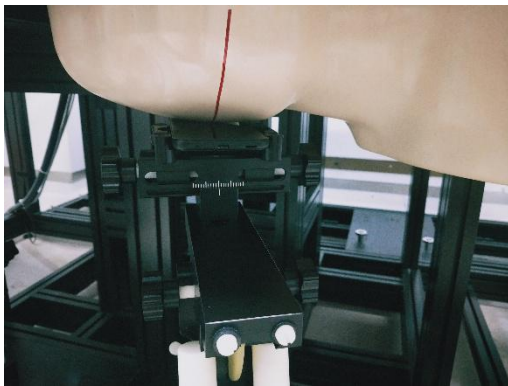

## SETUP PHOTOGRAPH

Left Cheek

Left Tilt

Right Cheek

Right Tilt

Back(10mm)

Front(10mm)

Note: The thickness of the EUT is 9.44mm.