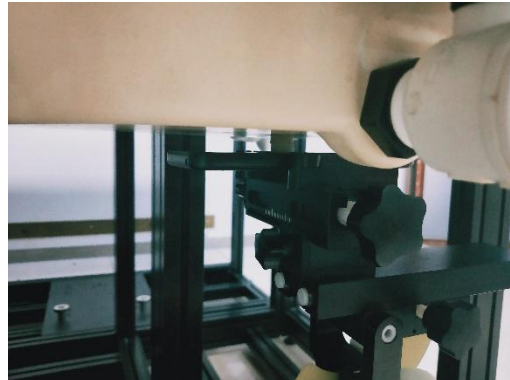

## SETUP PHOTOGRAPH

Left Cheek

Left Tilt

Right Cheek

Right Tilt

Back(10mm)

Front(10mm)

Note: The thickness of the EUT is 9.44mm.