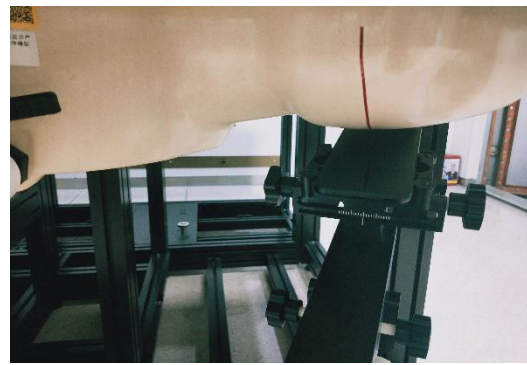

## SETUP PHOTOGRAPH

Left Cheek

Left Tilt

Right Cheek

Right Tilt

Back(10mm)

Front(10mm)

Note: The thickness of the EUT is 9.44mm.