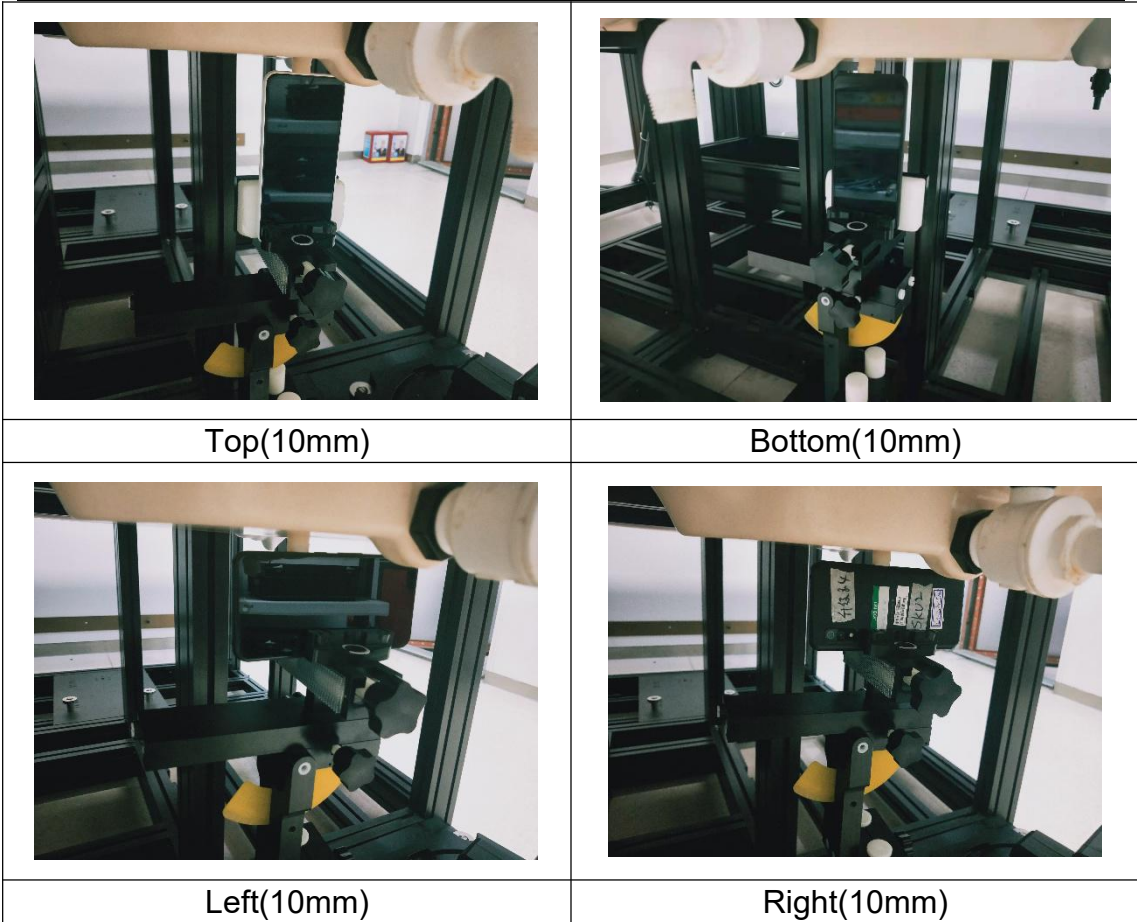

## SETUP PHOTOGRAPH

Left Cheek

Left Tilt

Right Cheek

Right Tilt

Back(10mm)

Front(10mm)

Note: The thickness of the EUT is 9.44mm.