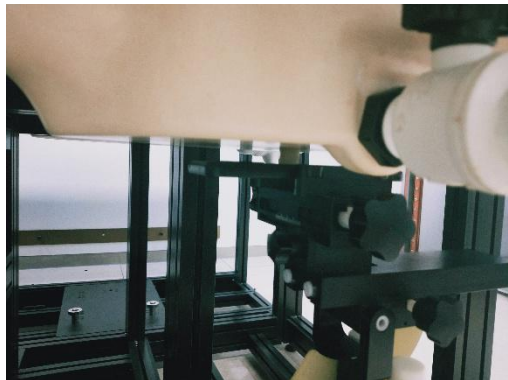

## SETUP PHOTOGRAPH

Left Cheek

Left Tilt

Right Cheek

Right Tilt

Back(10mm)

Front(10mm)

Note: The thickness of the EUT is 9.44mm.