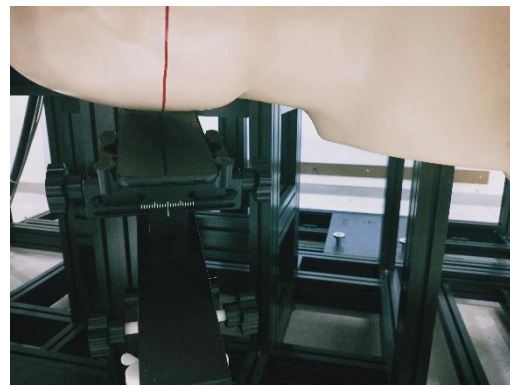

## SETUP PHOTOGRAPH

Left Cheek

Left Tilt

Right Cheek

Right Tilt

Back(10mm)

Front(10mm)

Note: The thickness of the EUT is 9.44mm.