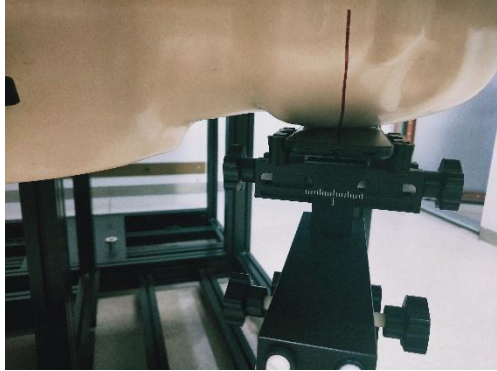

## SETUP PHOTOGRAPH

Left Cheek

Left Tilt

Right Cheek

Right Tilt

Back(10mm)

Front(10mm)

Note: The thickness of the EUT is 9.44mm.