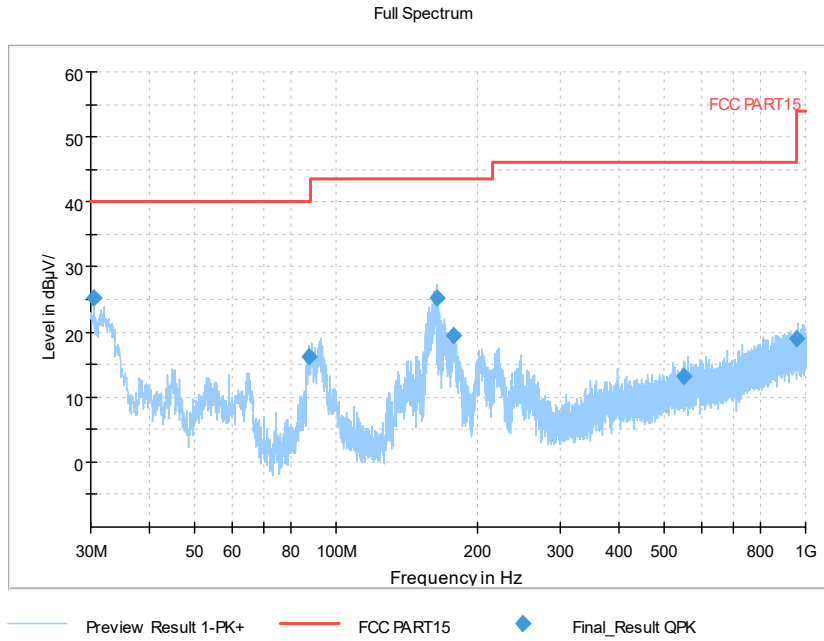

Carrier frequency (MHz): 5530  
Channel No.:106

Frequency Range: 30MHz -1GHz  
Detector: QP mode  
Test Mode: 802.11ac(VHT80)

Frequency Range: 1GHz -6GHz  
Detector: Av mode and PK mode  
Test Mode: 802.11ac(VHT80)

Full Spectrum

— Preview Result 2-AVG     — Preview Result 1-PK+     \* Critical\_Freqs AVG  
\* Critical\_Freqs PK+     — PK.74     ◆ Final\_Result PK+     - - - AV.54  
◆ Final\_Result AVG

Frequency Range: 6GHz -18GHz  
Detector: Av mode and PK mode  
Test Mode: 802.11ac(VHT80)