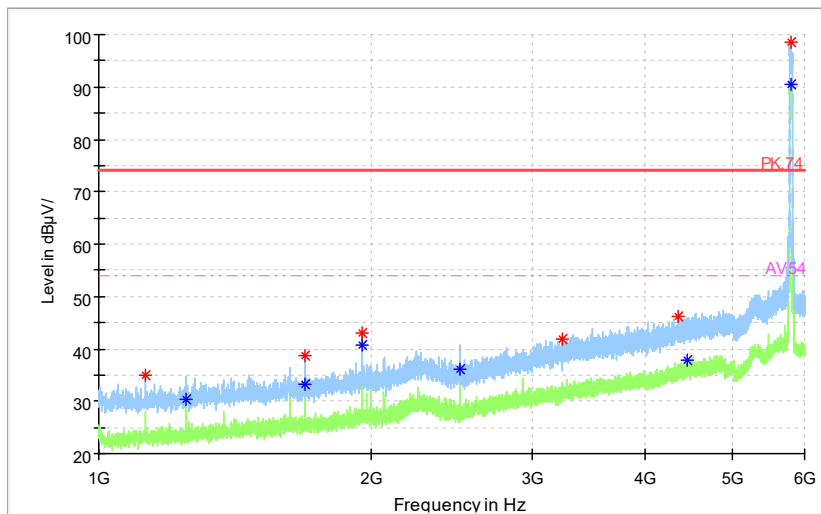

Frequency Range: 1GHz -6GHz  
Detector: Av mode and PK mode  
Modulation type: 802.11n(HT40)

Full Spectrum

Frequency Range: 6GHz -18GHz  
Detector: Av mode and PK mode  
Modulation type: 802.11n(HT40)

Full Spectrum

	Preview Result 2-AVG		Preview Result 1-PK+		Critical_Freqs AVG
	Critical_Freqs PK+		PK.74		AV54
	Final_Result PK+		Final_ResultAVG		

Frequency Range: 18GHz -40GHz  
Detector: Av mode and PK mode  
Modulation type: 802.11n(HT40)

Full Spectrum

— Preview Result 1-PK+    — FCC PART15    ◆ Final\_Result QPK

Frequency Range: 30MHz -1GHz  
 Detector: QP mode  
 Test Mode: 802.11ac(VHT40)

Full Spectrum

◆ Preview Result 2-AVG    — Preview Result 1-PK+    \* Critical\_Freqs AVG  
 \* Critical\_Freqs PK+    — PK.74    - - - AV54  
 ◆ Final\_Result PK+    ◆ Final\_Result AVG