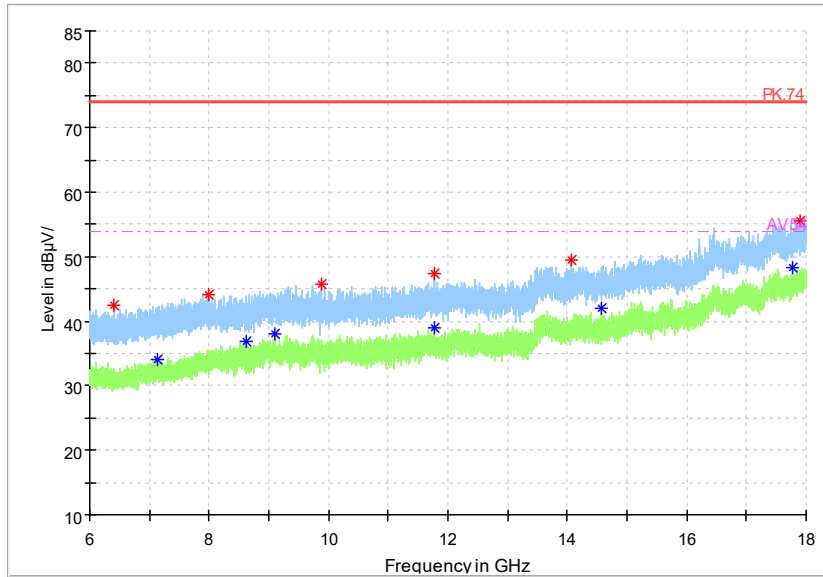

Frequency Range: 18GHz -40GHz  
Detector: Av mode and PK mode  
Test Mode: 802.11ac(VHT40)

Carrier frequency (MHz): 5795  
Channel No.:159

Full Spectrum

Preview Result 1-PK+    FCC PART15    Final\_Result QPK

Frequency Range: 30MHz -1GHz  
Detector: QP mode  
Test Mode: 802.11n(HT40)

Full Spectrum

Preview Result 2-AVG    Preview Result 1-PK+    Critical\_Freqs AVG  
Critical\_Freqs PK+    PK.74    AV.74  
Final\_Result PK+    Final\_ResultAVG

Frequency Range: 1GHz -6GHz  
Detector: Av mode and PK mode  
Modulation type: 802.11n(HT40)

Full Spectrum

Frequency Range: 6GHz -18GHz  
Detector: Av mode and PK mode  
Modulation type: 802.11n(HT40)

Full Spectrum