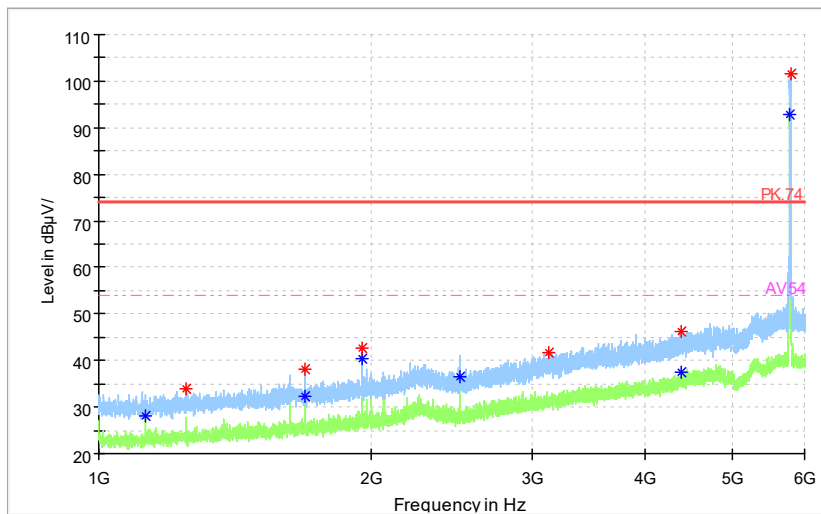

Full Spectrum

Frequency Range: 6GHz -18GHz  
Detector: Av mode and PK mode  
Modulation type: 802.11n(HT20)

Full Spectrum

\* Preview Result 2-AVG      \* Preview Result 1-PK+      \* Critical\_Freqs AVG  
◆ Critical\_Freqs PK+      — PK.74      - - - AV.54  
◆ Final\_Result PK+      ◆ Final\_ResultAVG

Frequency Range: 18GHz -40GHz  
Detector: Av mode and PK mode  
Modulation type: 802.11n(HT20)

Full Spectrum

Preview Result 1-PK+    FCC PART15    Final\_Result QPK

Frequency Range: 30MHz -1GHz  
Detector: QP mode  
Test Mode: 802.11ac(VHT20)

Full Spectrum

Preview Result 2-AVG    Preview Result 1-PK+    Critical\_Freqs AVG  
Critical\_Freqs PK+    PK.74    AV54  
Final\_Result PK+    Final\_Result AVG

Frequency Range: 1GHz -6GHz  
Detector: Av mode and PK mode  
Test Mode: 802.11ac(VHT20)

Full Spectrum

Frequency Range: 6GHz -18GHz  
 Detector: Av mode and PK mode  
 Test Mode: 802.11ac(VHT20)

Full Spectrum

	Preview Result 2-AVG		Preview Result 1-PK+		Critical_Freqs AVG
	Critical_Freqs PK+		PK.74		AV.54
	Final_Result PK+		Final_ResultAVG		