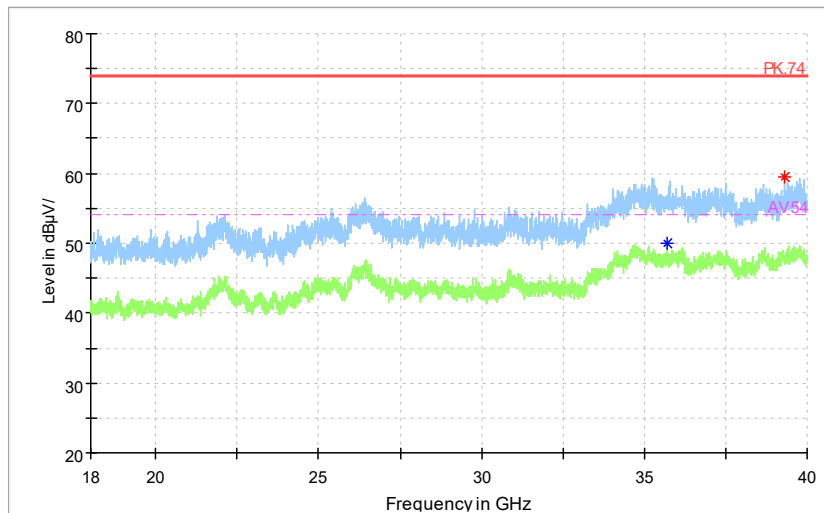

Full Spectrum

◆ Preview Result 2-AVG   ◆ Preview Result 1-PK+   * Critical_Freqs AVG
* Critical_Freqs PK+   ◆ Final_Result AVG   - - - AV54
◆ Final_Result PK+

Frequency Range: 18GHz -40GHz
Detector: Av mode and PK mode
Test Mode: 802.11ac(VHT80)