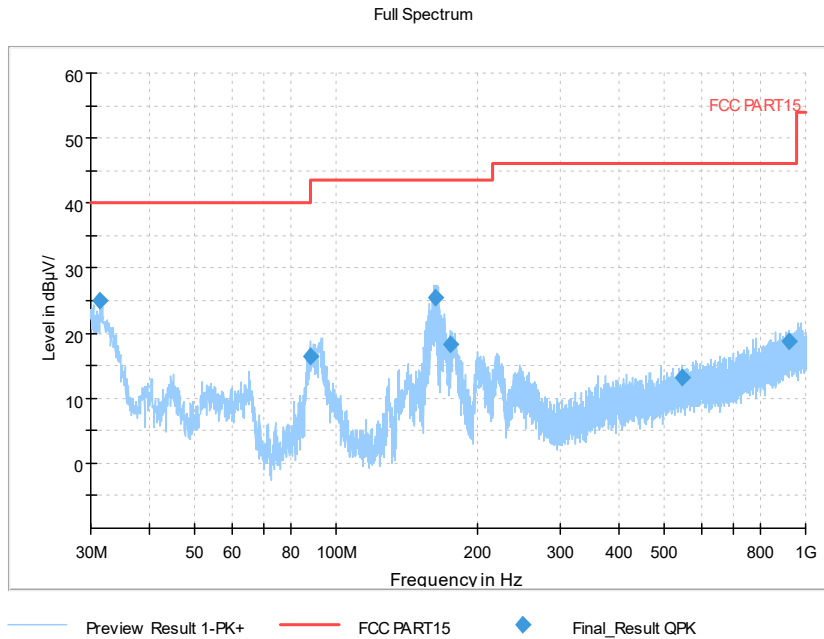

Carrier frequency (MHz): 5755
Channel No.:151

Frequency Range: 30MHz -1GHz
Detector: QP mode
Test Mode: 802.11n(HT40)