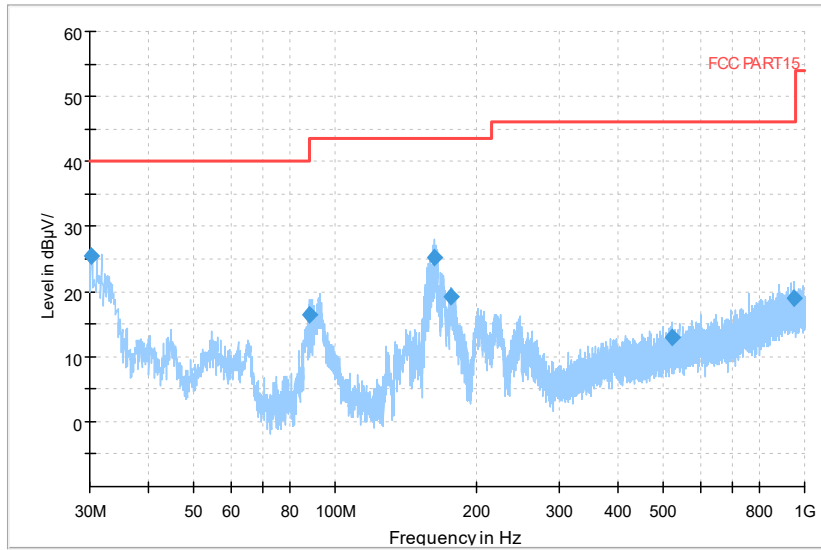

Full Spectrum

— Preview Result 1-PK+   — FCC PART15   ◆ Final_Result QPK

Frequency Range: 30MHz -1GHz
Detector: QP mode
Test Mode: 802.11ac(VHT40)