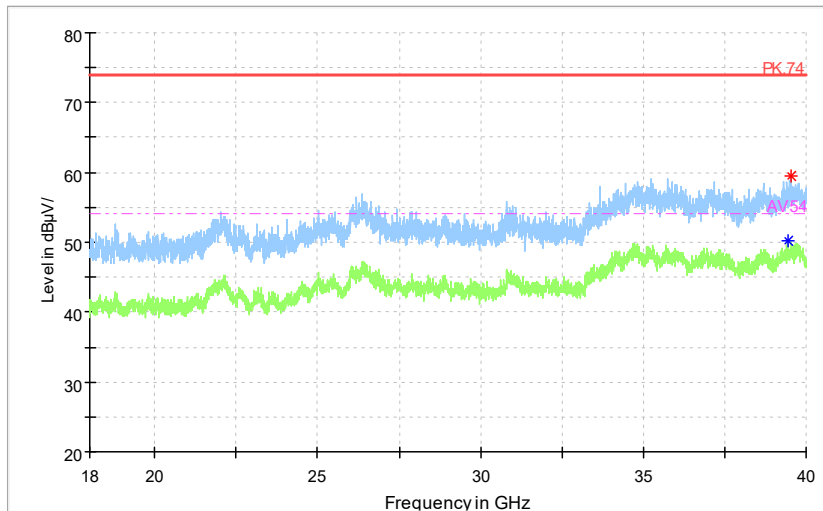

	Preview Result 2-AVG		Preview Result 1-PK+		Critical_Freqs AVG
	Critical_Freqs PK+		PK.74		AV.63
	Final_Result PK+		Final_ResultAVG		

Frequency Range: 18GHz -40GHz  
Detector: Av mode and PK mode  
Test Mode: 802.11ac(VHT20)

Carrier frequency (MHz): 5755  
Channel No.:151

**Frequency Range: 30MHz -1GHz**  
**Detector: QP mode**  
**Test Mode: 802.11n(HT40)**

**Frequency Range: 1GHz -6GHz**  
**Detector: Av mode and PK mode**  
**Modulation type: 802.11n(HT40)**

Full Spectrum

Frequency Range: 6GHz -18GHz  
 Detector: Av mode and PK mode  
 Modulation type: 802.11n(HT40)

Full Spectrum

\* Preview Result 2-AVG      \* Preview Result 1-PK+      \* Critical\_Freqs AVG  
\* Critical\_Freqs PK+      — PK.74      — AV54  
◆ Final\_Result PK+      ◆ Final\_ResultAVG