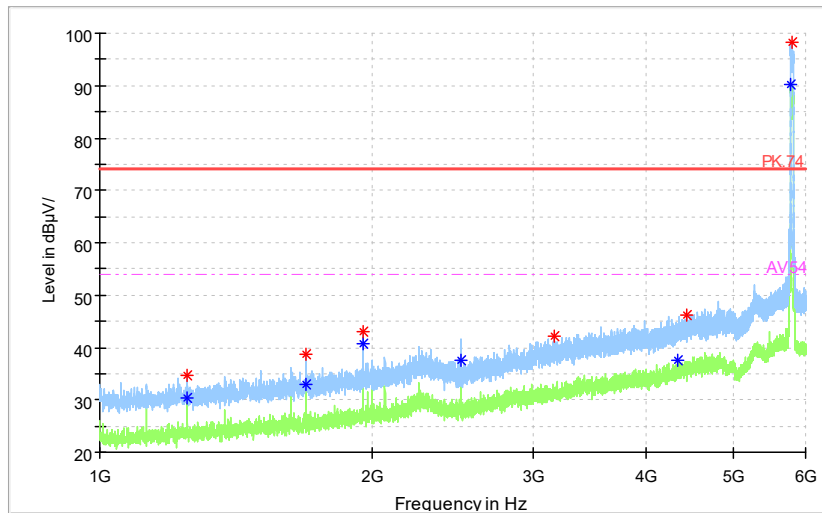

Full Spectrum

Frequency Range: 6GHz -18GHz  
Detector: Av mode and PK mode  
Test Mode: 802.11ac(VHT40)

Full Spectrum

\* Preview Result 2-AVG      \* Preview Result 1-PK+      \* Critical\_Freqs AVG  
♦ Critical\_Freqs PK+      — PK.74      - - - AV54  
♦ Final\_Result PK+      ♦ Final\_ResultAVG

Frequency Range: 18GHz -40GHz  
Detector: Av mode and PK mode  
Test Mode: 802.11ac(VHT40)

Carrier frequency (MHz): 5795  
Channel No.:159

Full Spectrum

Preview Result 1-PK+    FCC PART15    Final\_Result QPK

Frequency Range: 30MHz -1GHz  
Detector: QP mode  
Test Mode: 802.11n(HT40)

Full Spectrum

Preview Result 2-AVG    Preview Result 1-PK+    Critical\_Freqs AVG  
Critical\_Freqs PK+    PK.74    AV.74  
Final\_Result PK+    Final\_ResultAVG