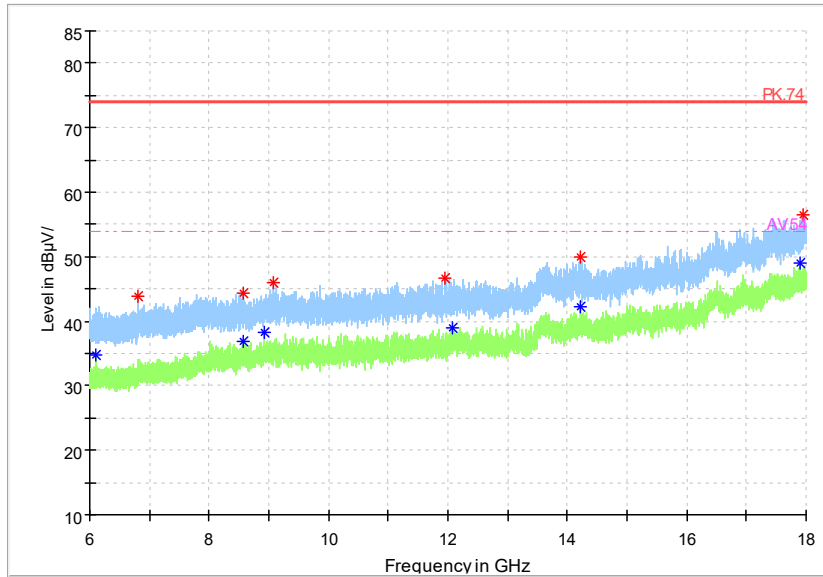

Frequency Range: 18GHz -40GHz  
 Detector: Av mode and PK mode  
 Test Mode: 802.11ac(VHT20)

Carrier frequency (MHz): 5825  
 Channel No.:165

Full Spectrum

Preview Result 1-PK+    FCC PART15    Final\_Result QPK

Frequency Range: 30MHz -1GHz  
 Detector: QP mode  
 Test Mode: 802.11a

Full Spectrum

Preview Result 2-AVG    Preview Result 1-PK+    Critical\_Freqs AVG  
 Critical\_Freqs PK+    PK.74    AV.54  
 Final\_Result PK+    Final\_ResultAVG

Frequency Range: 1GHz -6GHz  
 Detector: Av mode and PK mode  
 Modulation type: 802.11a

Full Spectrum

Frequency Range: 6GHz -18GHz  
Detector: Av mode and PK mode  
Modulation type: 802.11a

Full Spectrum