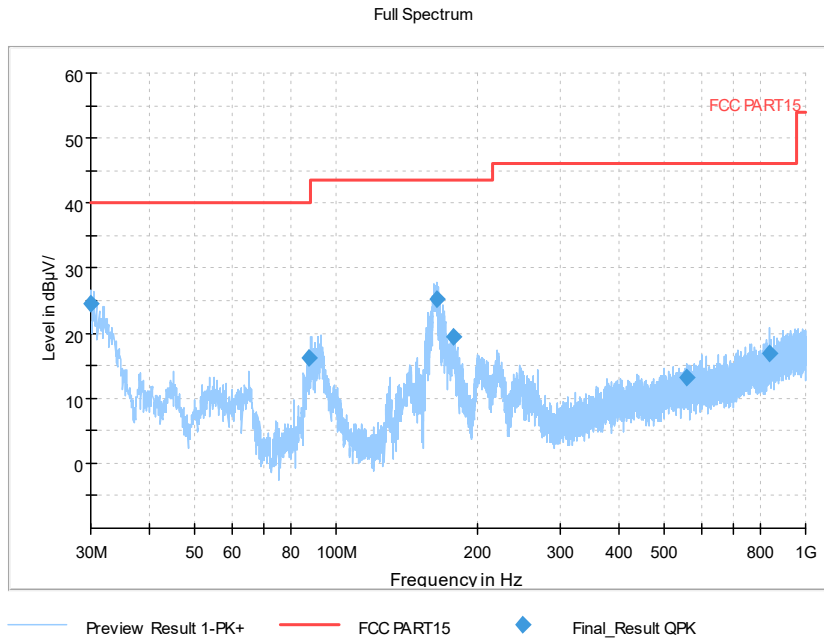

Carrier frequency (MHz): 5785
Channel No.:157

Frequency Range: 30MHz -1GHz
Detector: QP mode
Test Mode: 802.11a