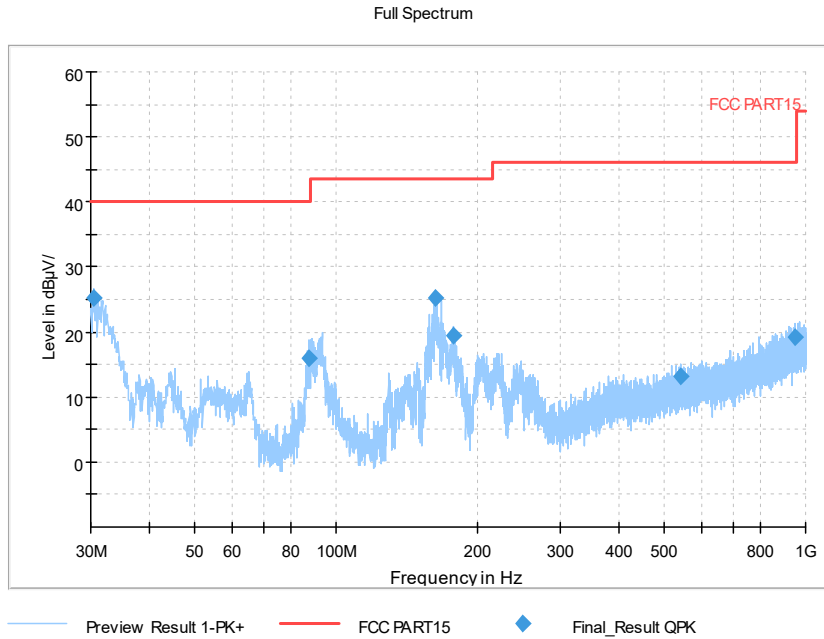

Carrier frequency (MHz): 5745
Channel No.:149

Frequency Range: 30MHz -1GHz
Detector: QP mode
Test Mode: 802.11a