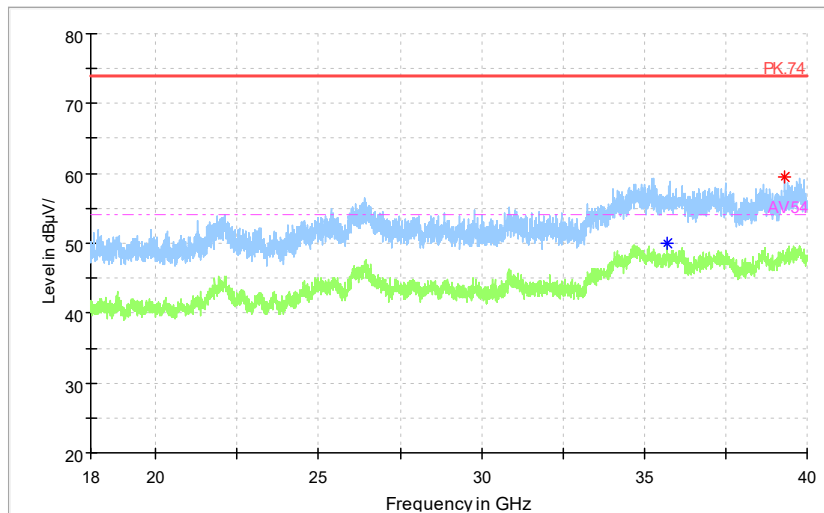

Full Spectrum

◆ Preview Result 2-AVG   ◆ Preview Result 1-PK+   * Critical_Freqs AVG
* Critical_Freqs PK+   — PK.74   - - - AV54
◆ Final_Result PK+   ◆ Final_ResultAVG

Frequency Range: 18GHz -40GHz
Detector: Av mode and PK mode
Test Mode: 802.11ac(VHT80)