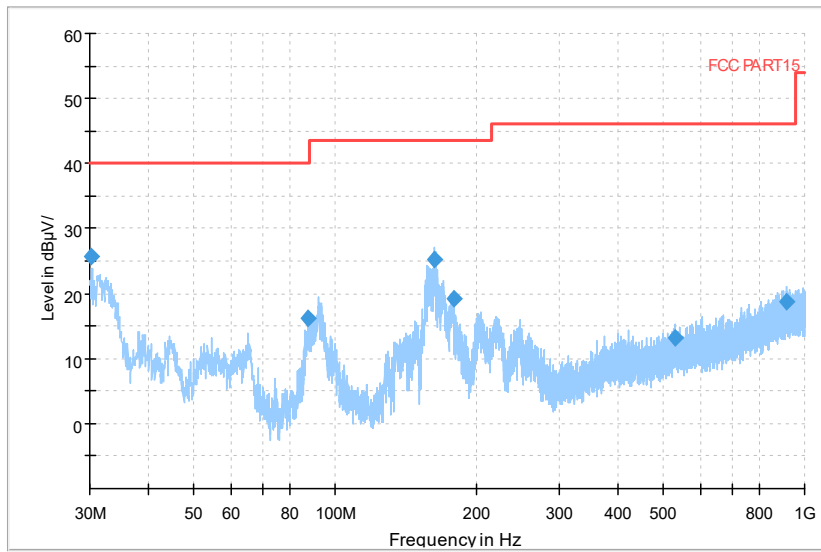

Full Spectrum

— Preview Result 1-PK+   — FCC PART15   ◆ Final_Result QPK

Frequency Range: 30MHz -1GHz
Detector: QP mode
Test Mode: 802.11n(HT20)