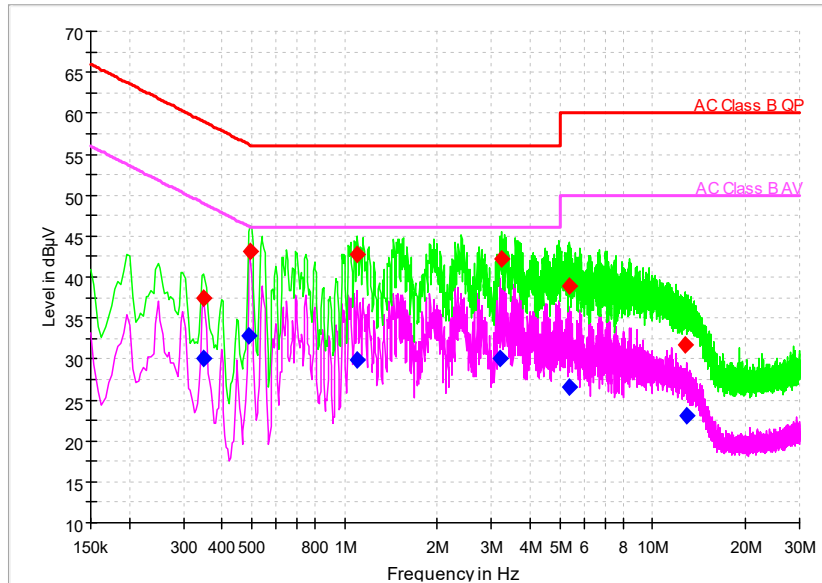

AC Power line Conducted Emission(EUT TX on (11n) + charging)

A “reference path loss” Corr.(dB) is established and the $L_{cable}+ATT+VDF$ is the attenuation of “reference path loss”, and including the cable loss, the attenuation of the attenuator, the voltage division factor of AMN.

The measurement results are obtained as described below:

$$P_{result}=P_{mea}+ Corr.(dB)$$

Sample calculation: $(37.51 \text{ dB}\mu\text{V}) = (7.71 \text{ dB}\mu\text{V}) + (29.8 \text{ dB})$, the corresponding frequency is 0.350421MHz.

— Preview Result 2-AVG
— AC Class B AV
— Preview Result 1-PK+
◆ Final_Result QPK
— AC Class B QP
◆ Final_Result AVG

L+N Line