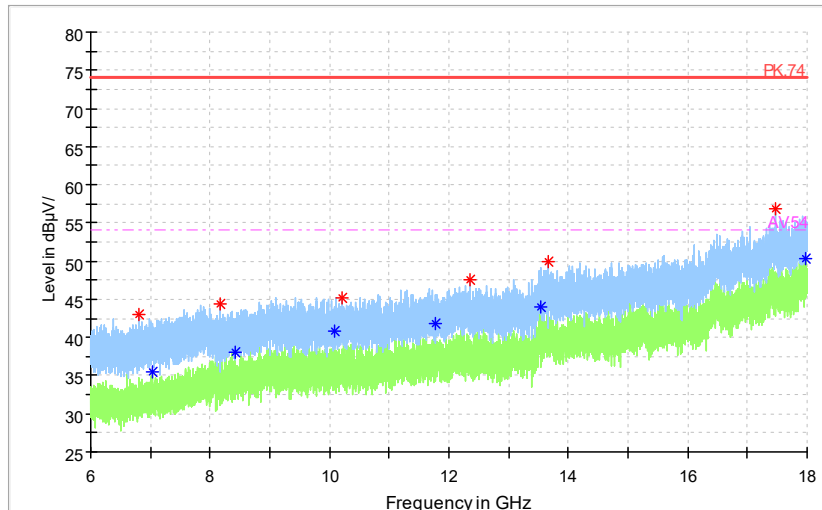

Carrier frequency (MHz): 5530  
Channel No.:106

Frequency Range: 30MHz -1GHz  
Detector: QP mode  
Test Mode: 802.11ac(VHT80)

Frequency Range: 1GHz -6GHz  
Detector: Av mode and PK mode  
Test Mode: 802.11ac(VHT80)

Full Spectrum

— Preview Result 2-AVG     — Preview Result 1-PK+     \* Critical\_Freqs AVG  
\* Critical\_Freqs PK+     — PK.74     ◆ Final\_Result PK+     - - - AV.54  
◆ Final\_Result AVG

Frequency Range: 6GHz -18GHz  
Detector: Av mode and PK mode  
Test Mode: 802.11ac(VHT80)