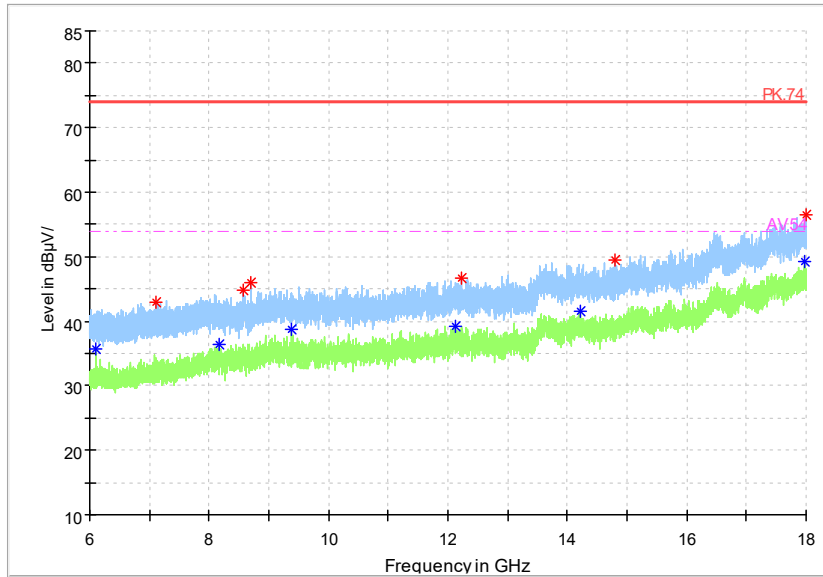

Full Spectrum

Frequency Range: 6GHz -18GHz
Detector: Av mode and PK mode
Test Mode: 802.11ac(VHT80)