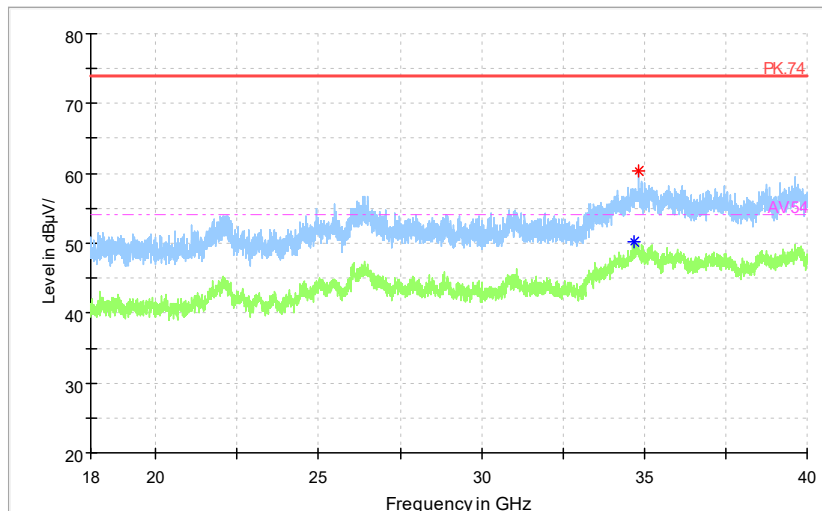

Carrier frequency (MHz): 5530  
Channel No.:106

Frequency Range: 30MHz -1GHz  
Detector: QP mode  
Test Mode: 802.11ac(VHT80)

Frequency Range: 1GHz -6GHz  
Detector: Av mode and PK mode  
Test Mode: 802.11ac(VHT80)

Full Spectrum

— Preview Result 2-AVG     — Preview Result 1-PK+     \* Critical\_Freqs AVG  
\* Critical\_Freqs PK+     — PK.74     ◆ Final\_Result PK+     - - - AV.54  
◆ Final\_Result AVG

Frequency Range: 6GHz -18GHz  
Detector: Av mode and PK mode  
Test Mode: 802.11ac(VHT80)

Full Spectrum

— Preview Result 2-AVG     — Preview Result 1-PK+     \* Critical\_Freqs AVG  
\* Critical\_Freqs PK+     — PK.74     ◆ Final\_Result PK+     - - - AV.54  
◆ Final\_Result AVG

Frequency Range: 18GHz -40GHz  
Detector: Av mode and PK mode  
Test Mode: 802.11ac(VHT80)