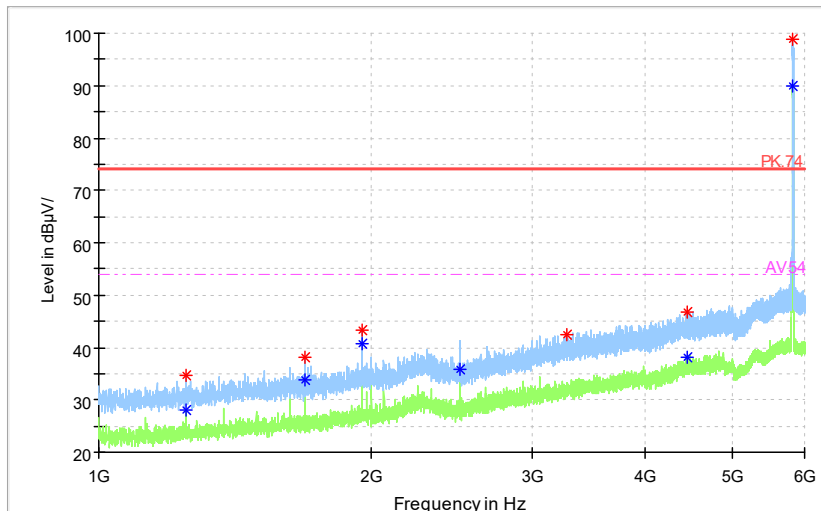

Full Spectrum

Frequency Range: 6GHz -18GHz  
 Detector: Av mode and PK mode  
 Test Mode: 802.11ac(VHT20)

Full Spectrum

	Preview Result 2-AVG		Preview Result 1-PK+		Critical_Freqs AVG
	Critical_Freqs PK+		PK.74		AV.54
	Final_Result PK+		Final_ResultAVG		

Frequency Range: 18GHz -40GHz  
 Detector: Av mode and PK mode  
 Test Mode: 802.11ac(VHT20)

Carrier frequency (MHz): 5825  
 Channel No.:165

Full Spectrum

Preview Result 1-PK+    FCC PART15    Final\_Result QPK

Frequency Range: 30MHz -1GHz  
 Detector: QP mode  
 Test Mode: 802.11a

Full Spectrum

Preview Result 2-AVG    Preview Result 1-PK+    Critical\_Freqs AVG  
 Critical\_Freqs PK+    PK.74    AV.54  
 Final\_Result PK+    Final\_ResultAVG