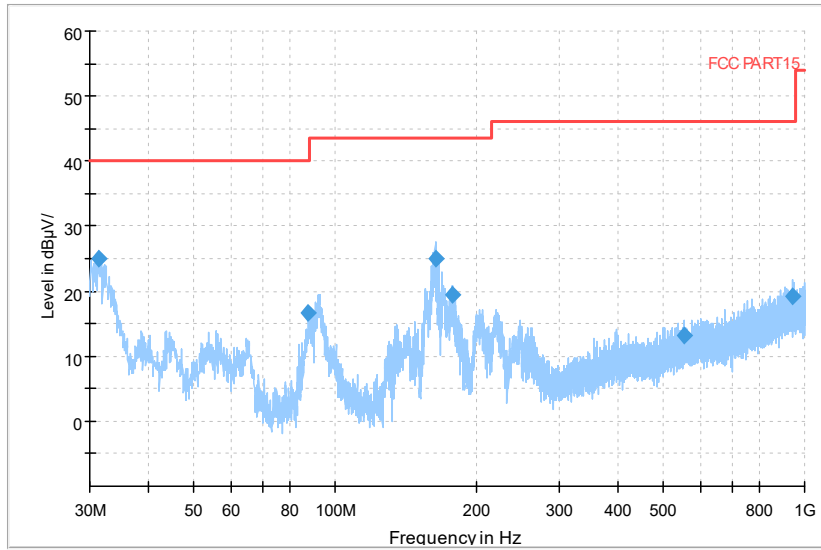

Full Spectrum

— Preview Result 2-AVG     — Preview Result 1-PK+     \* Critical\_Freqs AVG  
\* Critical\_Freqs PK+     — PK.74     ◆ Final\_Result PK+     - - - AV.54  
◆ Final\_Result AVG

Frequency Range: 6GHz -18GHz  
Detector: Av mode and PK mode  
Test Mode: 802.11ac(VHT80)

Full Spectrum

— Preview Result 2-AVG     — Preview Result 1-PK+     \* Critical\_Freqs AVG  
\* Critical\_Freqs PK+     — PK.74     ◆ Final\_Result PK+     - - - AV.54  
◆ Final\_Result AVG

Frequency Range: 18GHz -40GHz  
Detector: Av mode and PK mode  
Test Mode: 802.11ac(VHT80)

Carrier frequency (MHz): 5610  
 Channel No.:122

Full Spectrum

Preview Result 1-PK+    FCC PART15    Final\_Result QPK

Frequency Range: 30MHz -1GHz  
 Detector: QP mode  
 Test Mode: 802.11ac(VHT80)

Full Spectrum