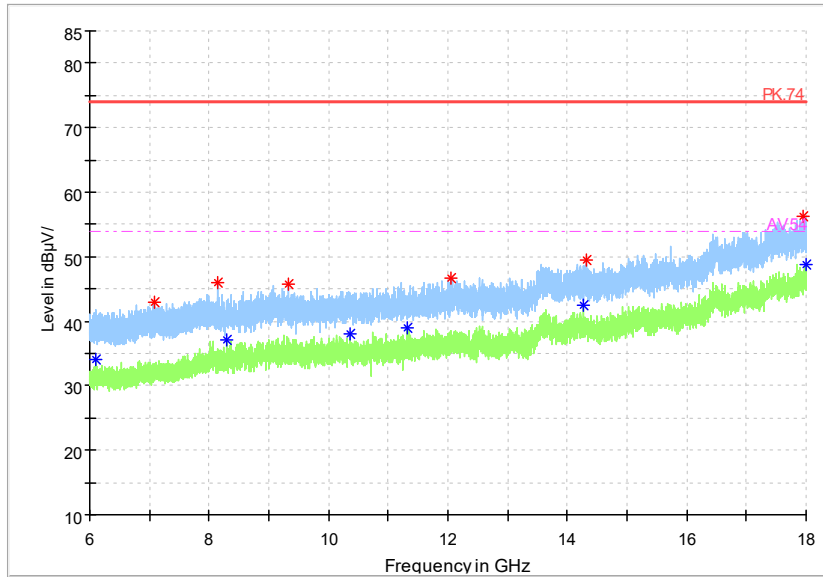

Full Spectrum

Frequency Range: 6GHz -18GHz
Detector: Av mode and PK mode
Test Mode: 802.11ac(VHT20)