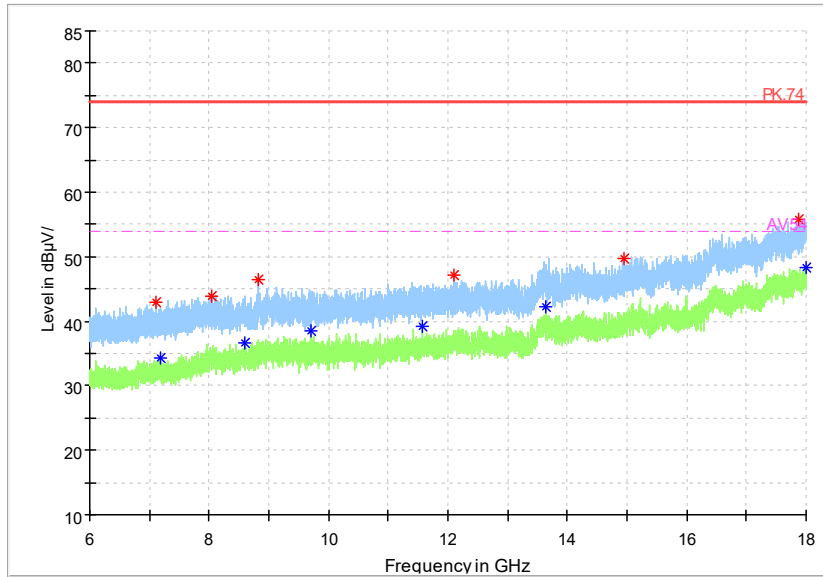

Full Spectrum

Frequency Range: 6GHz -18GHz
Detector: Av mode and PK mode
Test Mode: 802.11ac(VHT20)