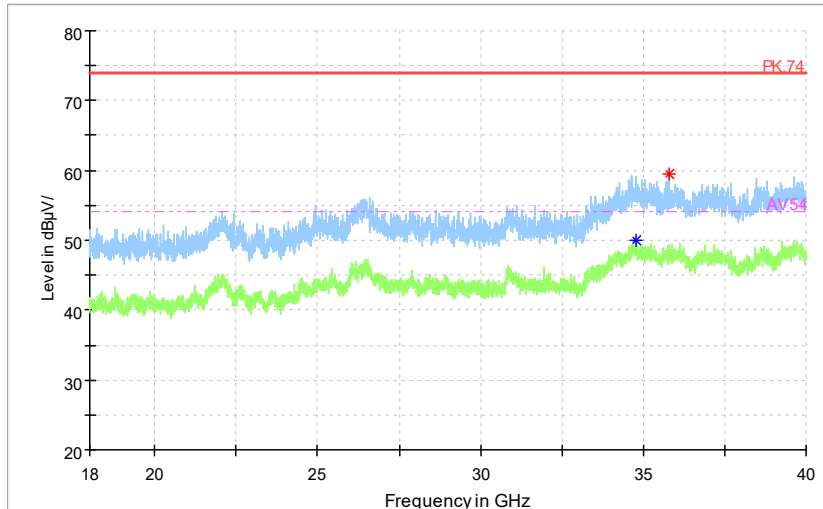

Full Spectrum

Preview Result 2-AVG    Preview Result 1-PK+    Critical\_Freqs AVG  
Critical\_Freqs PK+    PK.74    AV54  
Final\_Result PK+    Final\_Result AVG

Frequency Range: 1GHz -6GHz  
Detector: Av mode and PK mode  
Test Mode: 802.11ac(VHT20)

Full Spectrum

Frequency Range: 6GHz -18GHz  
 Detector: Av mode and PK mode  
 Test Mode: 802.11ac(VHT20)

Full Spectrum

	Preview Result 2-AVG		Preview Result 1-PK+		Critical_Freqs AVG
	Critical_Freqs PK+		PK.74		AV.54
	Final_Result PK+		Final_ResultAVG		