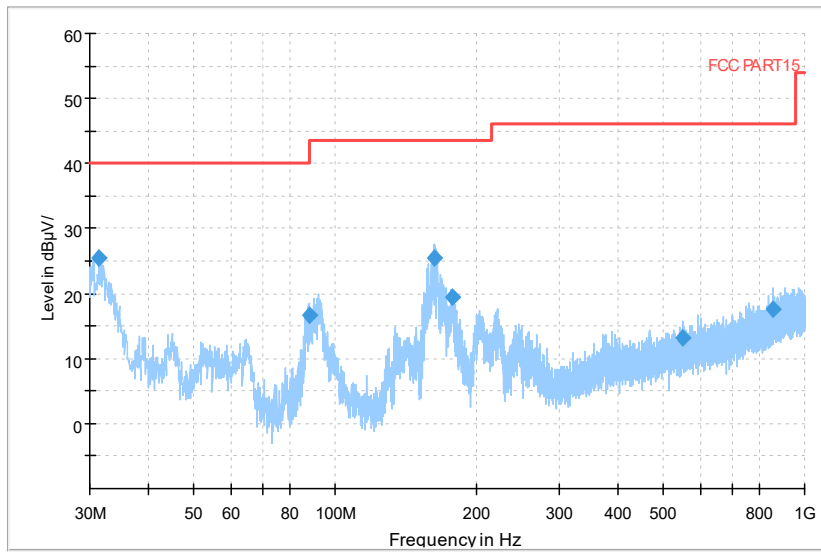

Full Spectrum

— Preview Result 1-PK+   — FCC PART15   ◆ Final_Result QPK

Frequency Range: 30MHz -1GHz
Detector: QP mode
Test Mode: 802.11ac(VHT20)