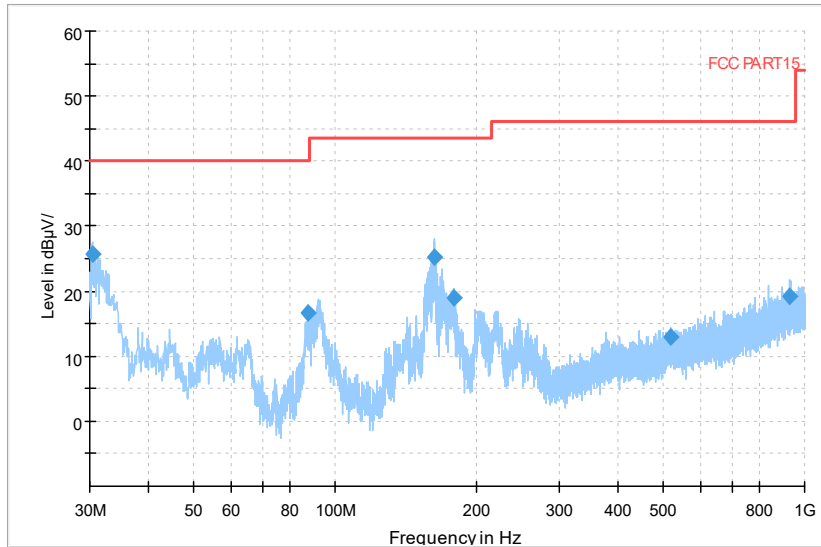

Carrier frequency (MHz): 5775
Channel No.:155

Full Spectrum

Preview Result 1-PK+   FCC PART15   Final_Result QPK

Frequency Range: 30MHz -1GHz
Detector: QP mode
Test Mode: 802.11ac(VHT80)