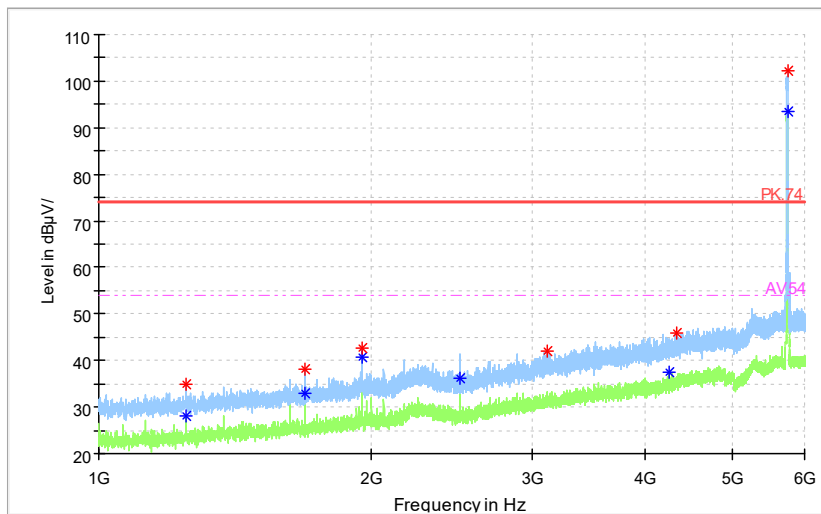

Full Spectrum

Frequency Range: 6GHz -18GHz  
Detector: Av mode and PK mode  
Modulation type: 802.11n(HT20)

Full Spectrum

Preview Result 2-AVG	Preview Result 1-PK+	Critical_Freqs AVG
Critical_Freqs PK+	PK.74	AV.54
Final_Result PK+	Final_ResultAVG	

Frequency Range: 18GHz -40GHz  
Detector: Av mode and PK mode  
Modulation type: 802.11n(HT20)

Full Spectrum

Preview Result 1-PK+    FCC PART15    Final\_Result QPK

Frequency Range: 30MHz -1GHz  
Detector: QP mode  
Test Mode: 802.11ac(VHT20)

Full Spectrum

Preview Result 2-AVG    Preview Result 1-PK+    Critical\_Freqs AVG  
Critical\_Freqs PK+    PK.74    AV.54  
Final\_Result PK+    Final\_Result AVG

Frequency Range: 1GHz -6GHz  
Detector: Av mode and PK mode  
Test Mode: 802.11ac(VHT20)