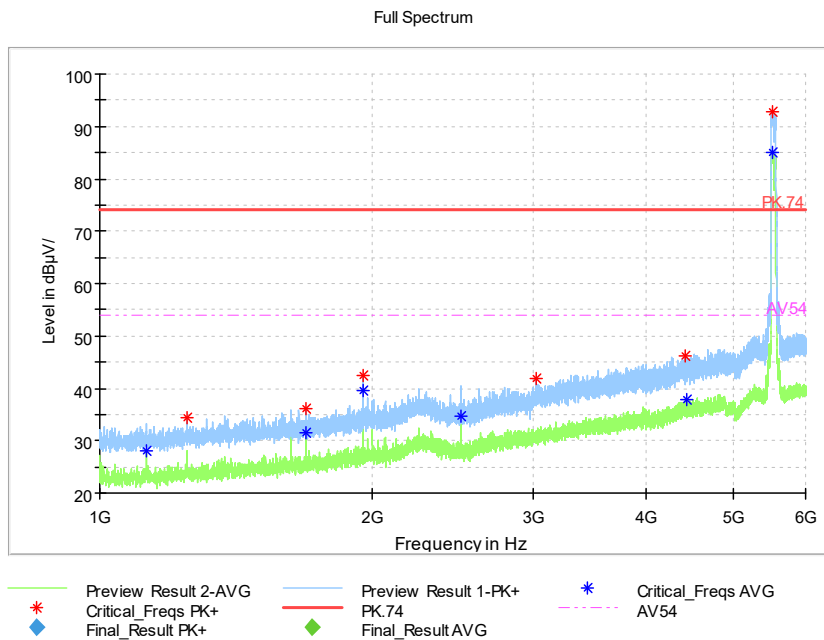

Carrier frequency (MHz): 5530  
Channel No.:106

Frequency Range: 30MHz -1GHz  
Detector: QP mode  
Test Mode: 802.11ac(VHT80)

Frequency Range: 1GHz -6GHz  
Detector: Av mode and PK mode  
Test Mode: 802.11ac(VHT80)

Full Spectrum

— Preview Result 2-AVG     — Preview Result 1-PK+     \* Critical\_Freqs AVG  
\* Critical\_Freqs PK+     — PK.74     ◆ Final\_Result PK+     - - - AV.54  
◆ Final\_Result AVG

Frequency Range: 6GHz -18GHz  
Detector: Av mode and PK mode  
Test Mode: 802.11ac(VHT80)