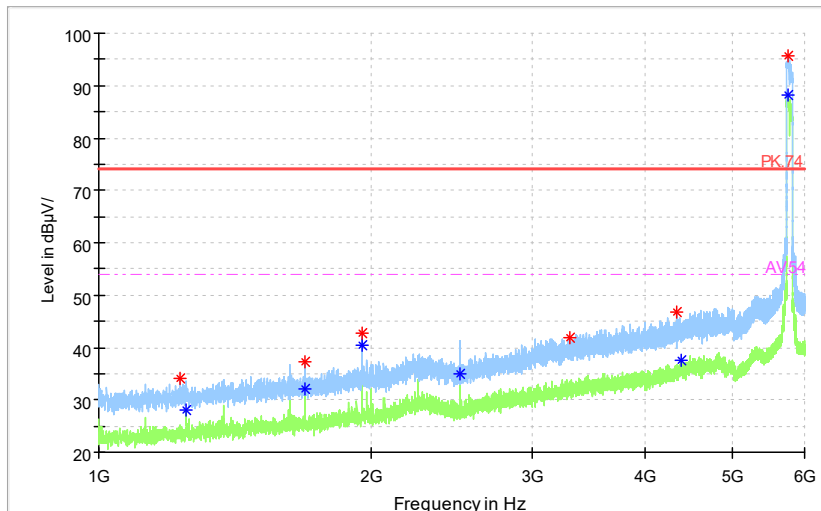

- ◆ Preview Result 2-AVG
- ◆ Preview Result 1-PK+
- ◆ Preview Result PK.74
- ◆ Final\_Result AVG
- \* Critical\_Freqs PK+
- \* Critical\_Freqs AVG
- AV54
- \* Final\_Result PK+

Frequency Range: 18GHz -40GHz  
 Detector: Av mode and PK mode  
 Test Mode: 802.11ac(VHT40)

Carrier frequency (MHz): 5775  
 Channel No.:155

Full Spectrum

Preview Result 1-PK+    FCC PART15    Final\_Result QPK

Frequency Range: 30MHz -1GHz  
 Detector: QP mode  
 Test Mode: 802.11ac(VHT80)

Full Spectrum

Preview Result 2-AVG    Preview Result 1-PK+    Critical\_Freqs AVG  
 Critical\_Freqs PK+    PK.74    AV.54  
 Final\_Result PK+    Final\_Result AVG

Frequency Range: 1GHz -6GHz  
 Detector: Av mode and PK mode  
 Test Mode: 802.11ac(VHT80)