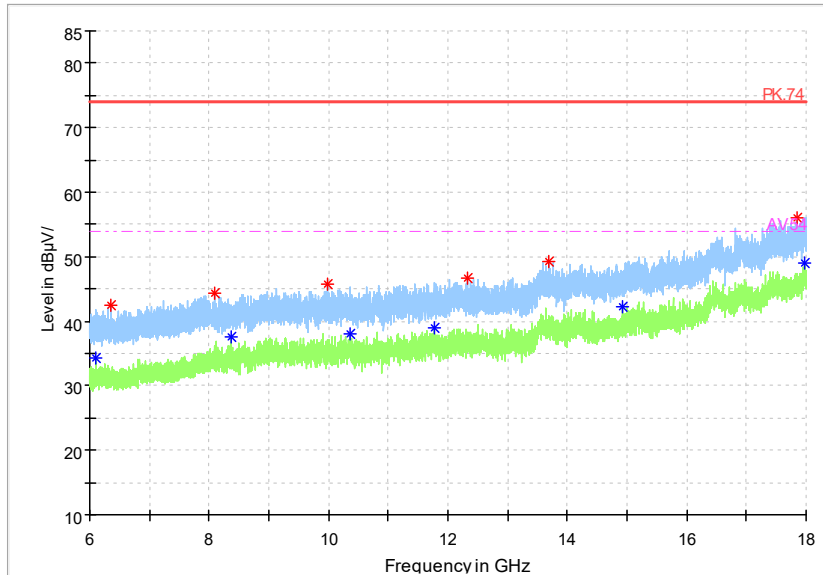

	Preview Result 2-AVG		Preview Result 1-PK+		Critical_Freqs AVG
	Critical_Freqs PK+		PK.74		AV.63
	Final_Result PK+		Final_ResultAVG		

Frequency Range: 18GHz -40GHz  
Detector: Av mode and PK mode  
Test Mode: 802.11ac(VHT20)

Carrier frequency (MHz): 5755  
Channel No.:151

**Frequency Range: 30MHz -1GHz**  
**Detector: QP mode**  
**Test Mode: 802.11n(HT40)**

**Frequency Range: 1GHz -6GHz**  
**Detector: Av mode and PK mode**  
**Modulation type: 802.11n(HT40)**

Full Spectrum

Frequency Range: 6GHz -18GHz  
 Detector: Av mode and PK mode  
 Modulation type: 802.11n(HT40)

Full Spectrum

\* Preview Result 2-AVG      \* Preview Result 1-PK+      \* Critical\_Freqs AVG  
\* Critical\_Freqs PK+      — PK.74      — AV54  
◆ Final\_Result PK+      ◆ Final\_ResultAVG