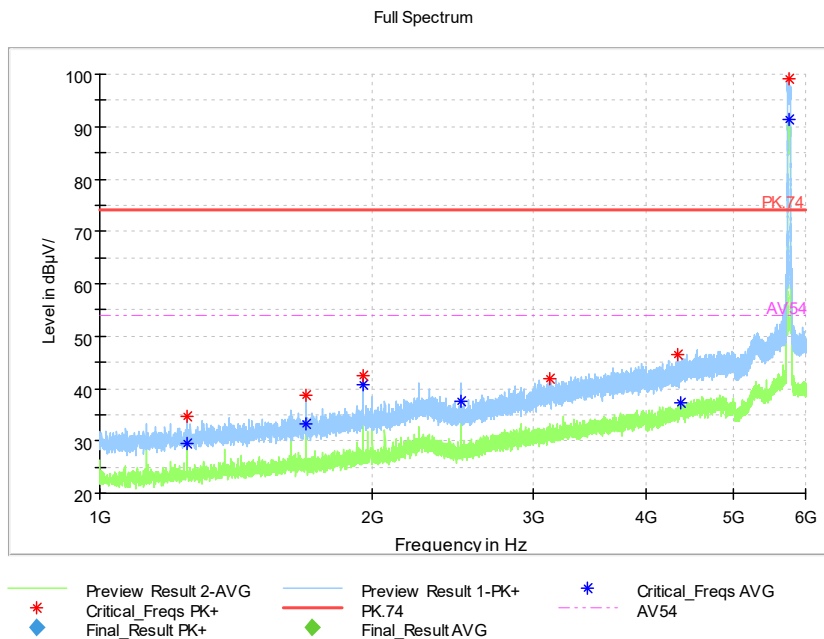

Frequency Range: 1GHz -6GHz
Detector: Av mode and PK mode
Modulation type: 802.11n(HT40)