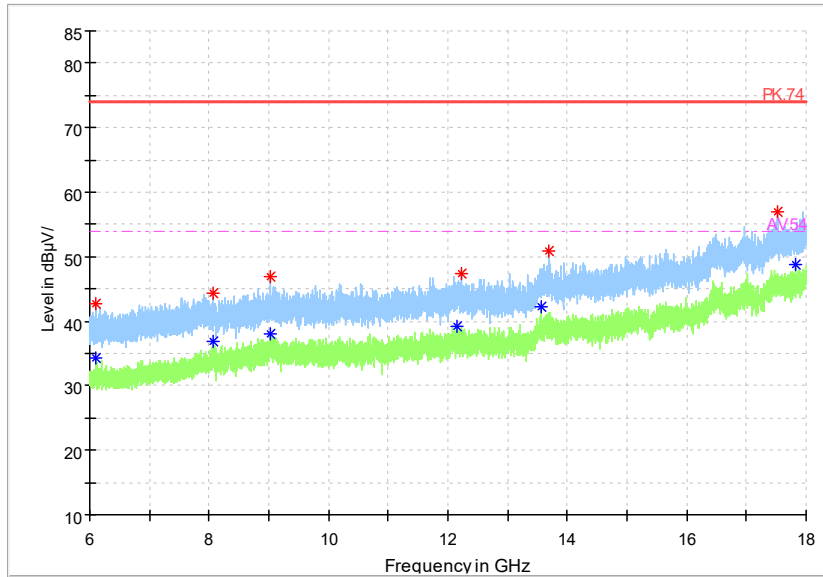

Full Spectrum

Frequency Range: 6GHz -18GHz  
Detector: Av mode and PK mode  
Test Mode: 802.11ac(VHT20)

Full Spectrum

Preview Result 2-AVG	Preview Result 1-PK+	Critical_Freqs AVG
Critical_Freqs PK+	PK.74	AV54
Final_Result PK+	Final_ResultAVG	

Frequency Range: 18GHz -40GHz  
Detector: Av mode and PK mode  
Test Mode: 802.11ac(VHT20)

Carrier frequency (MHz): 5785  
Channel No.:157

Frequency Range: 30MHz -1GHz  
Detector: QP mode  
Test Mode: 802.11a

Frequency Range: 1GHz -6GHz  
Detector: Av mode and PK mode  
Modulation type: 802.11a

Full Spectrum

Frequency Range: 6GHz -18GHz  
Detector: Av mode and PK mode  
Modulation type: 802.11a

Full Spectrum

\* Preview Result 2-AVG      \* Preview Result 1-PK+      \* Critical\_Freqs AVG  
◆ Critical\_Freqs PK+      — PK.74      - - - AV.54  
◆ Final\_Result PK+      ◆ Final\_ResultAVG