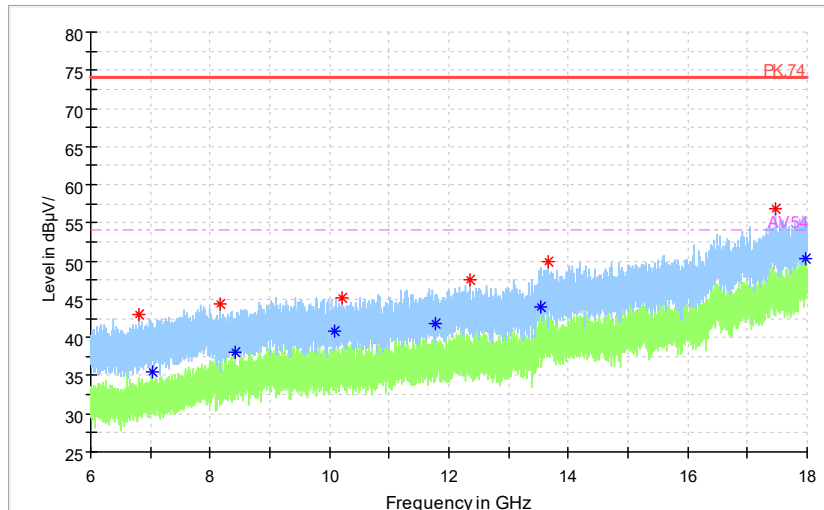

Full Spectrum

◆ Preview Result 2-AVG   ◆ Preview Result 1-PK+   * Critical_Freqs AVG
* Critical_Freqs PK+   ◆ Final_Result AVG   - - - AV54
◆ Final_Result PK+

Frequency Range: 6GHz -18GHz
Detector: Av mode and PK mode
Test Mode: 802.11ac(VHT80)