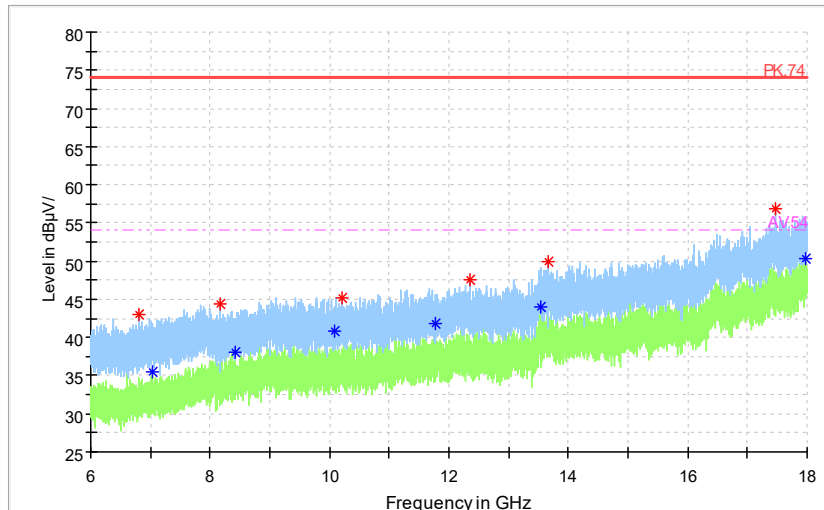

Full Spectrum

◆ Preview Result 2-AVG   ◆ Preview Result 1-PK+   * Critical_Freqs AVG
* Critical_Freqs PK+   — PK.74   - - - AV54
◆ Final_Result PK+   ◆ Final_ResultAVG

Frequency Range: 6GHz -18GHz
Detector: Av mode and PK mode
Test Mode: 802.11ac(VHT80)