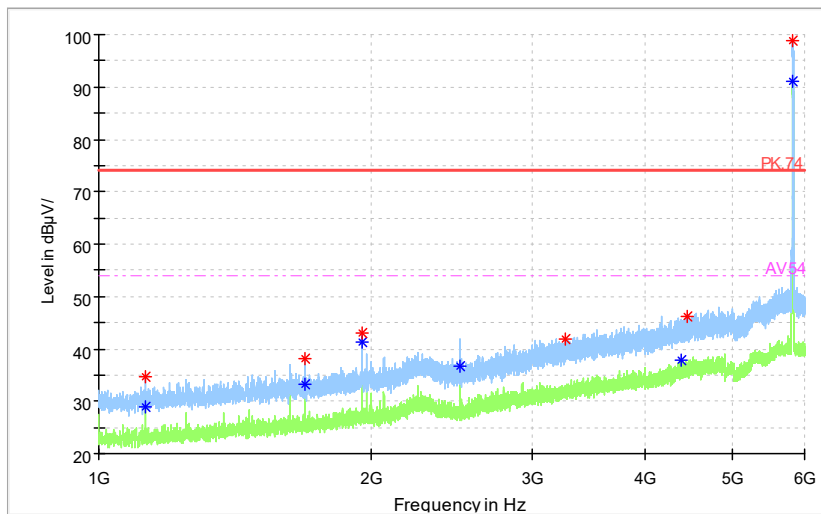

Frequency Range: 1GHz -6GHz  
 Detector: Av mode and PK mode  
 Modulation type: 802.11a

Full Spectrum

Frequency Range: 6GHz -18GHz  
Detector: Av mode and PK mode  
Modulation type: 802.11a

Full Spectrum

	Preview Result 2-AVG		Preview Result 1-PK+		Critical_Freqs AVG
	Critical_Freqs PK+		PK.74		AV54
	Final_Result PK+		Final_ResultAVG		

Frequency Range: 18GHz -40GHz  
Detector: Av mode and PK mode  
Modulation type: 802.11a

Full Spectrum

— Preview Result 1-PK+    — FCC PART15    ◆ Final\_Result QPK

Frequency Range: 30MHz -1GHz  
Detector: QP mode  
Test Mode: 802.11n(HT20)

Full Spectrum

◆ Preview Result 2-AVG    ◆ Preview Result 1-PK+    \* Critical\_Freqs AVG  
\* Critical\_Freqs PK+    — PK.74    - - - AV54  
◆ Final\_Result PK+    ◆ Final\_Result AVG