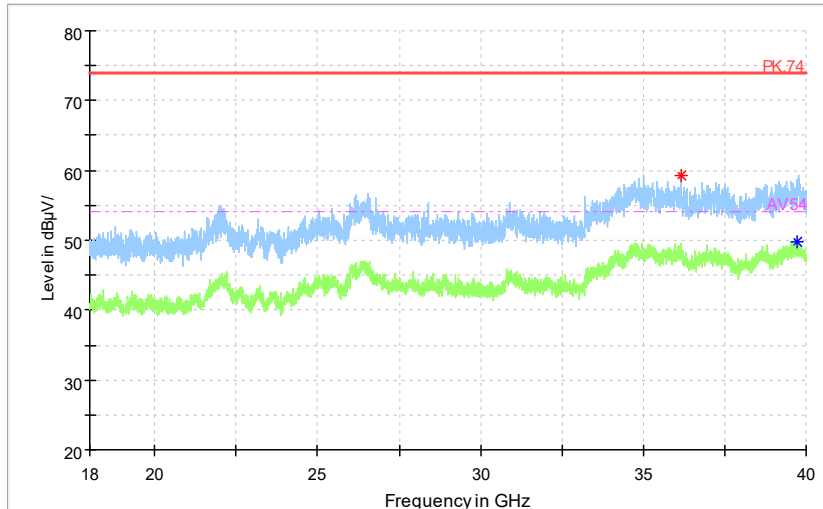

	Preview Result 2-AVG		Preview Result 1-PK+		Critical_Freqs AVG
	Critical_Freqs PK+		PK.74		AV54
	Final_Result PK+		Final_ResultAVG		

Frequency Range: 18GHz -40GHz  
Detector: Av mode and PK mode  
Modulation type: 802.11n(HT40)

Full Spectrum

— Preview Result 1-PK+    — FCC PART15    ◆ Final\_Result QPK

Frequency Range: 30MHz -1GHz  
 Detector: QP mode  
 Test Mode: 802.11ac(VHT40)

Full Spectrum

◆ Preview Result 2-AVG    — Preview Result 1-PK+    \* Critical\_Freqs AVG  
 \* Critical\_Freqs PK+    — PK.74    - - - AV54  
 ◆ Final\_Result PK+    ◆ Final\_Result AVG

Frequency Range: 1GHz -6GHz  
 Detector: Av mode and PK mode  
 Test Mode: 802.11ac(VHT40)

Full Spectrum

Frequency Range: 6GHz -18GHz  
 Detector: Av mode and PK mode  
 Test Mode: 802.11ac(VHT40)

Full Spectrum