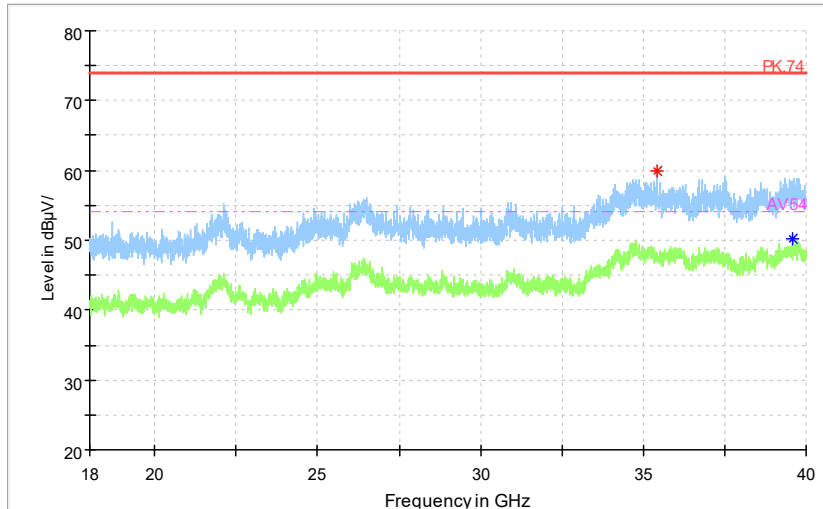

Full Spectrum

◆ Preview Result 2-AVG     ◆ Preview Result 1-PK+     \* Critical\_Freqs AVG  
\* Critical\_Freqs PK+     — PK.74     - - - AV54  
◆ Final\_Result PK+     ◆ Final\_ResultAVG

Frequency Range: 18GHz -40GHz  
Detector: Av mode and PK mode  
Test Mode: 802.11ac(VHT80)

Carrier frequency (MHz): 5745  
 Channel No.:149

Frequency Range: 30MHz -1GHz  
 Detector: QP mode  
 Test Mode: 802.11a

Frequency Range: 1GHz -6GHz  
 Detector: Av mode and PK mode  
 Modulation type: 802.11a

Full Spectrum

Frequency Range: 6GHz -18GHz  
Detector: Av mode and PK mode  
Modulation type: 802.11a

Full Spectrum

\* Preview Result 2-AVG      \* Preview Result 1-PK+      \* Critical\_Freqs AVG  
\* Critical\_Freqs PK+      — PK.74      — AV54  
♦ Final\_Result PK+      ♦ Final\_ResultAVG