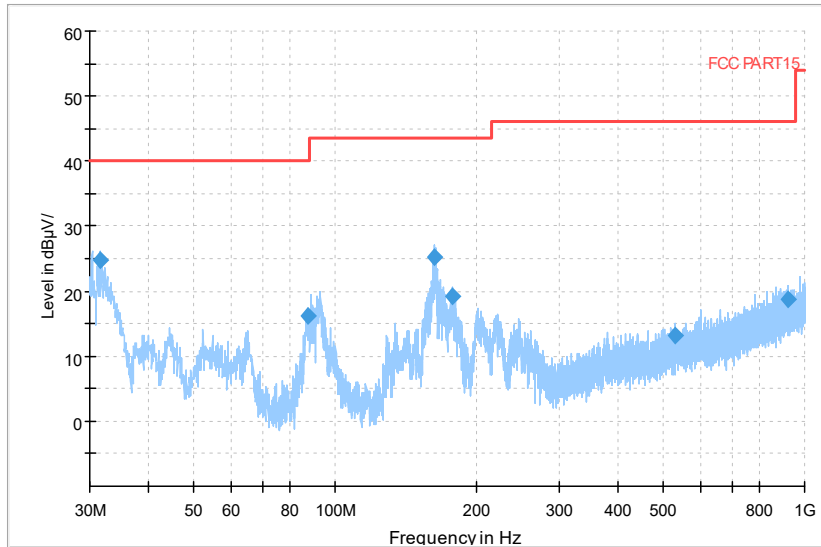

Full Spectrum

Preview Result 2-AVG    Preview Result 1-PK+    Critical\_Freqs AVG  
Critical\_Freqs PK+    PK.74    AV54  
Final\_Result PK+    Final\_Result AVG

Frequency Range: 1GHz -6GHz  
Detector: Av mode and PK mode  
Test Mode: 802.11ac(VHT20)

Full Spectrum

Frequency Range: 6GHz -18GHz  
 Detector: Av mode and PK mode  
 Test Mode: 802.11ac(VHT20)

Full Spectrum

	Preview Result 2-AVG		Preview Result 1-PK+		Critical_Freqs AVG
	Critical_Freqs PK+		PK.74		AV.54
	Final_Result PK+		Final_ResultAVG		

Frequency Range: 18GHz -40GHz  
 Detector: Av mode and PK mode  
 Test Mode: 802.11ac(VHT20)

Carrier frequency (MHz): 5825  
 Channel No.:165

Full Spectrum

Preview Result 1-PK+    FCC PART15    Final\_Result QPK