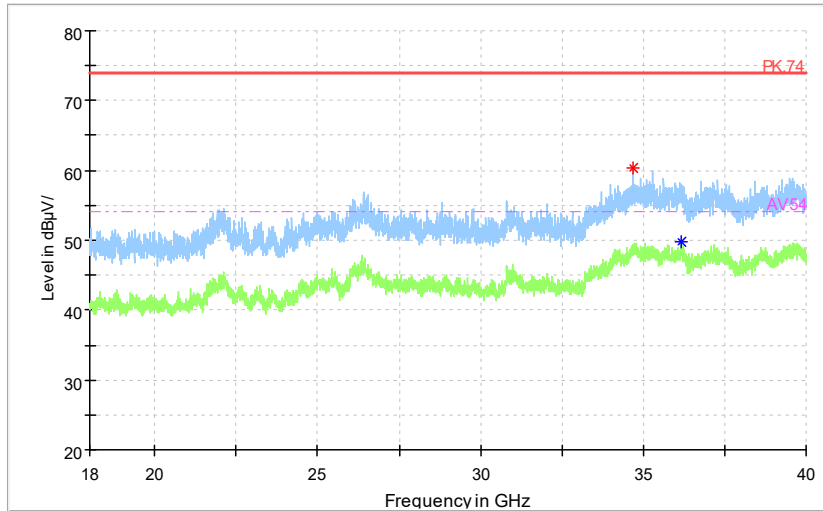

Preview Result 2-AVG    Preview Result 1-PK+    Critical\_Freqs AVG  
 Critical\_Freqs PK+    PK.74    AV.54  
 Final\_Result PK+    Final\_Result AVG

Frequency Range: 1GHz -6GHz  
 Detector: Av mode and PK mode  
 Test Mode: 802.11ac(VHT80)

Full Spectrum

Frequency Range: 6GHz -18GHz  
Detector: Av mode and PK mode  
Test Mode: 802.11ac(VHT80)

Full Spectrum

	Preview Result 2-AVG		Preview Result 1-PK+		Critical_Freqs AVG
	Critical_Freqs PK+		PK.74		AV54
	Final_Result PK+		Final_ResultAVG		