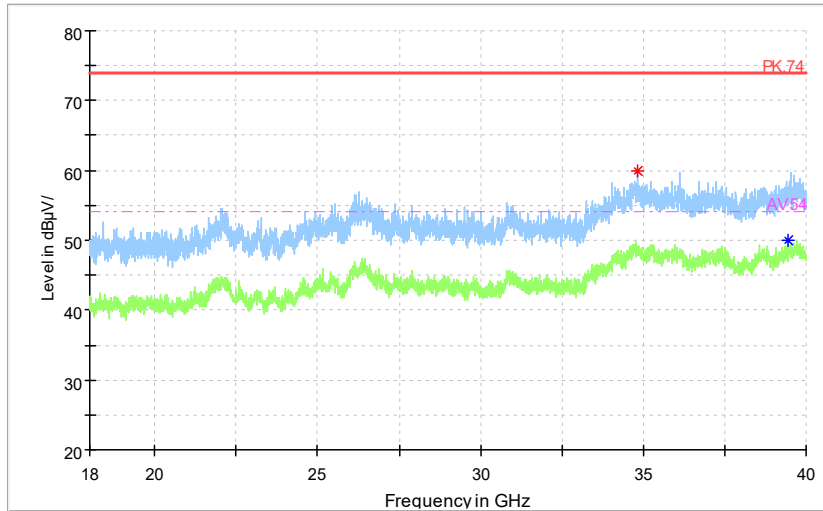

\* Preview Result 2-AVG      \* Preview Result 1-PK+      \* Critical\_Freqs AVG  
♦ Critical\_Freqs PK+      — PK.74      - - - AV54  
♦ Final\_Result PK+      ♦ Final\_ResultAVG

Frequency Range: 18GHz -40GHz  
Detector: Av mode and PK mode  
Modulation type: 802.11n(HT20)

Full Spectrum

— Preview Result 1-PK+    — FCC PART15    ◆ Final\_Result QPK

Frequency Range: 30MHz -1GHz  
Detector: QP mode  
Test Mode: 802.11ac(VHT20)

Full Spectrum

◆ Preview Result 2-AVG    ◆ Preview Result 1-PK+    \* Critical\_Freqs AVG  
\* Critical\_Freqs PK+    — PK.74    - - - AV54  
◆ Final\_Result PK+    ◆ Final\_Result AVG

Frequency Range: 1GHz -6GHz  
Detector: Av mode and PK mode  
Test Mode: 802.11ac(VHT20)

Full Spectrum

Frequency Range: 6GHz -18GHz  
Detector: Av mode and PK mode  
Test Mode: 802.11ac(VHT20)

Full Spectrum