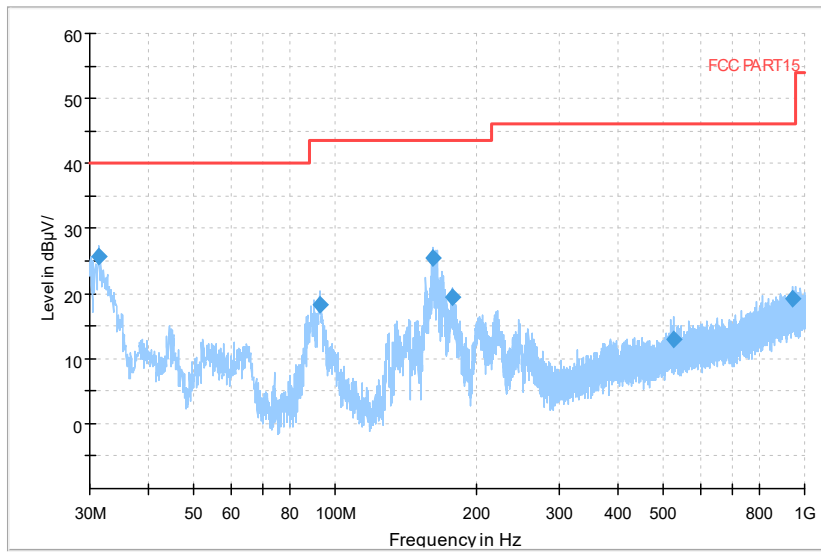

Full Spectrum

Frequency Range: 6GHz -18GHz  
Detector: Av mode and PK mode  
Modulation type: 802.11a

Full Spectrum

\* Preview Result 2-AVG      \* Preview Result 1-PK+      \* Critical\_Freqs AVG  
\* Critical\_Freqs PK+      — PK.74      — AV54  
♦ Final\_Result PK+      ♦ Final\_ResultAVG

Frequency Range: 18GHz -40GHz  
Detector: Av mode and PK mode  
Modulation type: 802.11a

Full Spectrum

Preview Result 1-PK+    FCC PART15    Final\_Result QPK

Frequency Range: 30MHz -1GHz  
Detector: QP mode  
Test Mode: 802.11n(HT20)