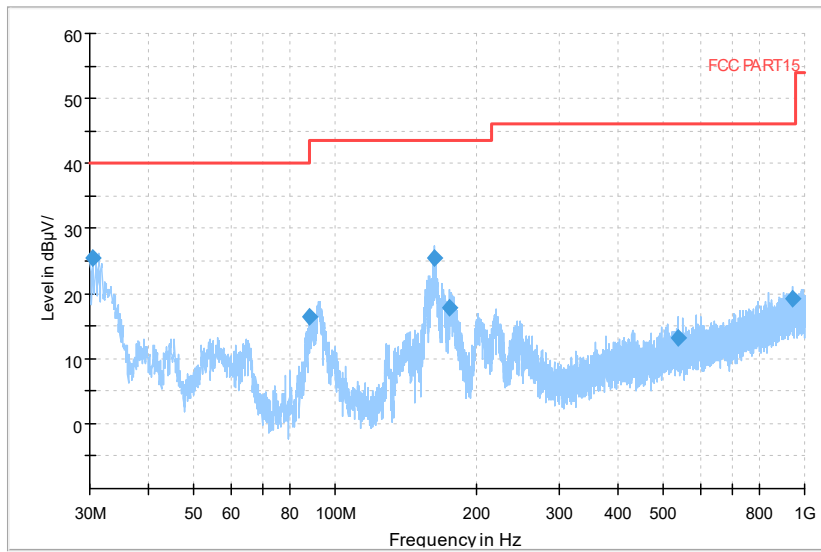

Full Spectrum

Preview Result 2-AVG    Preview Result 1-PK+    Critical\_Freqs AVG  
Critical\_Freqs PK+    PK.74    AV.54  
Final\_Result PK+    Final\_Result AVG

Frequency Range: 1GHz -6GHz  
Detector: Av mode and PK mode  
Modulation type: 802.11n(HT20)

Full Spectrum

Frequency Range: 6GHz -18GHz  
Detector: Av mode and PK mode  
Modulation type: 802.11n(HT20)

Full Spectrum

Preview Result 2-AVG	Preview Result 1-PK+	Critical_Freqs AVG
Critical_Freqs PK+	PK.74	AV.54
Final_Result PK+	Final_ResultAVG	

Frequency Range: 18GHz -40GHz  
Detector: Av mode and PK mode  
Modulation type: 802.11n(HT20)

Full Spectrum

Preview Result 1-PK+    FCC PART15    Final\_Result QPK

Frequency Range: 30MHz -1GHz  
Detector: QP mode  
Test Mode: 802.11ac(VHT20)