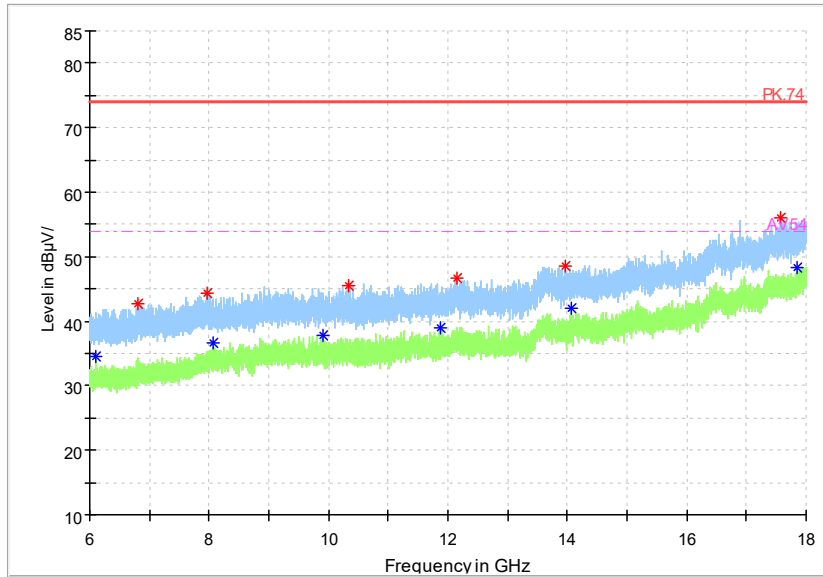

Full Spectrum

◆ Preview Result 2-AVG     ◆ Preview Result 1-PK+     \* Critical\_Freqs AVG  
\* Critical\_Freqs PK+     — PK.74     - - - AV54  
◆ Final\_Result PK+     ◆ Final\_ResultAVG

Frequency Range: 18GHz -40GHz  
Detector: Av mode and PK mode  
Test Mode: 802.11ac(VHT80)

Carrier frequency (MHz): 5745  
 Channel No.:149

Frequency Range: 30MHz -1GHz  
 Detector: QP mode  
 Test Mode: 802.11a

Frequency Range: 1GHz -6GHz  
 Detector: Av mode and PK mode  
 Modulation type: 802.11a

Full Spectrum

Frequency Range: 6GHz -18GHz  
Detector: Av mode and PK mode  
Modulation type: 802.11a

Full Spectrum

\* Preview Result 2-AVG      \* Preview Result 1-PK+      \* Critical\_Freqs AVG  
\* Critical\_Freqs PK+      — PK.74      — AV54  
♦ Final\_Result PK+      ♦ Final\_ResultAVG