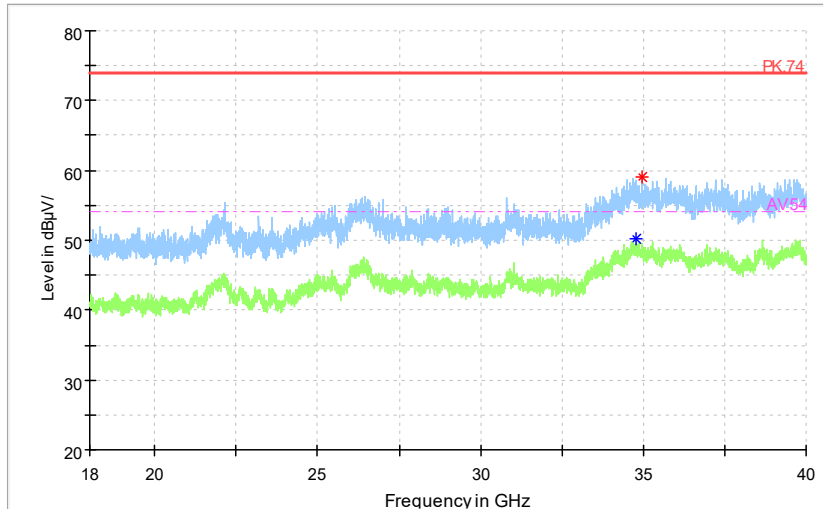

Full Spectrum

Preview Result 2-AVG    Preview Result 1-PK+    Critical\_Freqs AVG  
Critical\_Freqs PK+    PK.74    AV.54  
Final\_Result PK+    Final\_Result AVG

Frequency Range: 1GHz -6GHz  
Detector: Av mode and PK mode  
Test Mode: 802.11ac(VHT20)

Full Spectrum

Frequency Range: 6GHz -18GHz  
Detector: Av mode and PK mode  
Test Mode: 802.11ac(VHT20)

Full Spectrum

Preview Result 2-AVG	Preview Result 1-PK+	Critical_Freqs AVG
Critical_Freqs PK+	PK.74	AV54
Final_Result PK+	Final_ResultAVG	