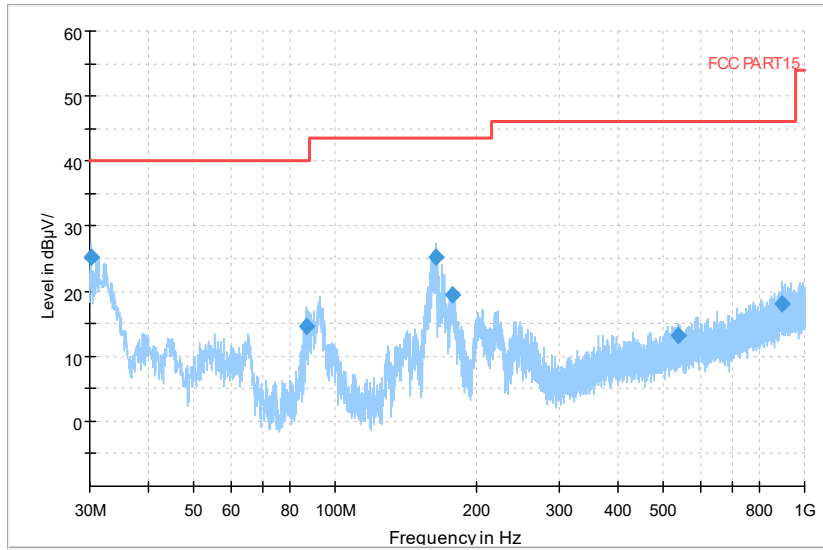

Full Spectrum

◆ Preview Result 2-AVG     ◆ Preview Result 1-PK+     \* Critical\_Freqs AVG  
\* Critical\_Freqs PK+     ◆ Final\_Result AVG     - - - AV54  
◆ Final\_Result PK+

Frequency Range: 6GHz -18GHz  
Detector: Av mode and PK mode  
Test Mode: 802.11ac(VHT80)

Full Spectrum

◆ Preview Result 2-AVG     ◆ Preview Result 1-PK+     \* Critical\_Freqs AVG  
\* Critical\_Freqs PK+     ◆ Final\_Result AVG     - - - AV54  
◆ Final\_Result PK+

Frequency Range: 18GHz -40GHz  
Detector: Av mode and PK mode  
Test Mode: 802.11ac(VHT80)

Carrier frequency (MHz): 5690  
 Channel No.:138

Full Spectrum

Preview Result 1-PK+    FCC PART15    Final\_Result QPK

Frequency Range: 30MHz -1GHz  
 Detector: QP mode  
 Test Mode: 802.11ac(VHT80)

Full Spectrum