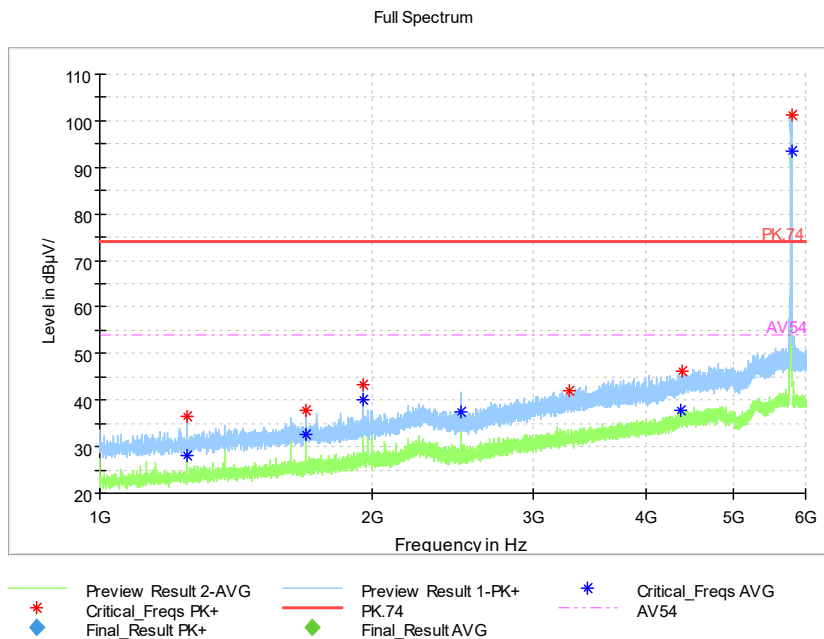

Full Spectrum

Preview Result 2-AVG    Preview Result 1-PK+    Critical\_Freqs AVG  
Critical\_Freqs PK+    PK.74    AV.54  
Final\_Result PK+    Final\_Result AVG

Frequency Range: 1GHz -6GHz  
Detector: Av mode and PK mode  
Test Mode: 802.11ac(VHT20)

Full Spectrum

Frequency Range: 6GHz -18GHz  
Detector: Av mode and PK mode  
Test Mode: 802.11ac(VHT20)

Full Spectrum

Preview Result 2-AVG	Preview Result 1-PK+	Critical_Freqs AVG
Critical_Freqs PK+	PK.74	AV54
Final_Result PK+	Final_ResultAVG	

Frequency Range: 18GHz -40GHz  
Detector: Av mode and PK mode  
Test Mode: 802.11ac(VHT20)

Carrier frequency (MHz): 5785  
Channel No.:157

Frequency Range: 30MHz -1GHz  
Detector: QP mode  
Test Mode: 802.11a