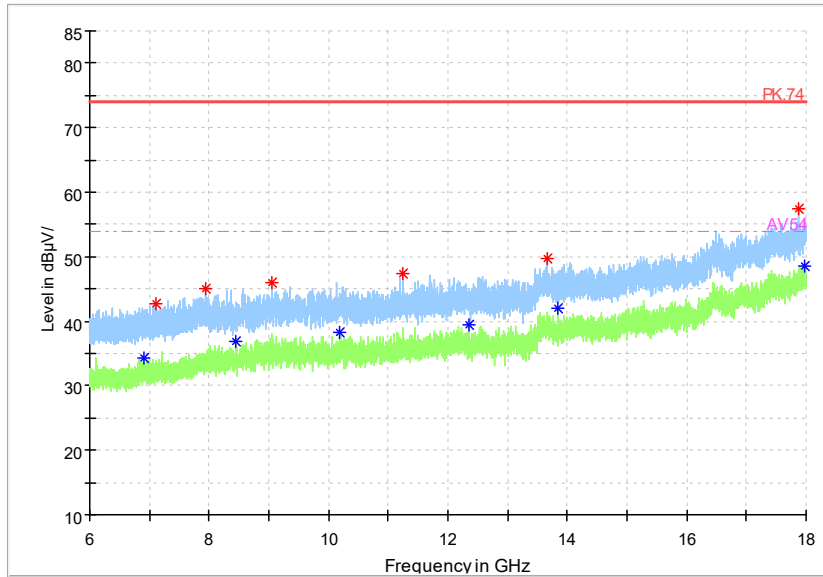

\* Preview Result 2-AVG      \* Preview Result 1-PK+      \* Critical\_Freqs AVG  
♦ Critical\_Freqs PK+      — PK.74      - - - AV54  
♦ Final\_Result PK+      ♦ Final\_ResultAVG

Frequency Range: 18GHz -40GHz  
Detector: Av mode and PK mode  
Modulation type: 802.11n(HT20)

Full Spectrum

— Preview Result 1-PK+    — FCC PART15    ◆ Final\_Result QPK

Frequency Range: 30MHz -1GHz  
Detector: QP mode  
Test Mode: 802.11ac(VHT20)

Full Spectrum

◆ Preview Result 2-AVG    ◆ Preview Result 1-PK+    \* Critical\_Freqs AVG  
\* Critical\_Freqs PK+    — PK.74    - - - AV54  
◆ Final\_Result PK+    ◆ Final\_Result AVG

Frequency Range: 1GHz -6GHz  
Detector: Av mode and PK mode  
Test Mode: 802.11ac(VHT20)

Full Spectrum

Frequency Range: 6GHz -18GHz  
Detector: Av mode and PK mode  
Test Mode: 802.11ac(VHT20)

Full Spectrum