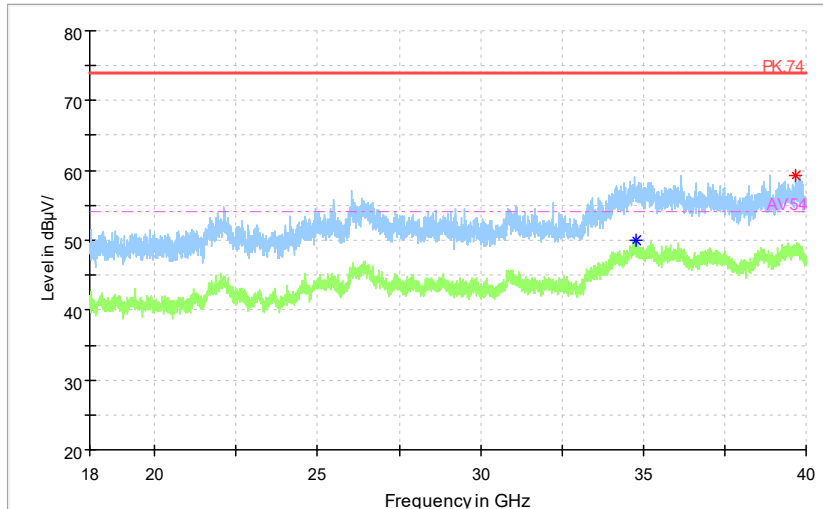

Full Spectrum

Frequency Range: 6GHz -18GHz  
Detector: Av mode and PK mode  
Test Mode: 802.11ac(VHT20)

Full Spectrum

Preview Result 2-AVG	Preview Result 1-PK+	Critical_Freqs AVG
Critical_Freqs PK+	PK.74	AV54
Final_Result PK+	Final_ResultAVG	

Frequency Range: 18GHz -40GHz  
Detector: Av mode and PK mode  
Test Mode: 802.11ac(VHT20)

Carrier frequency (MHz): 5785  
Channel No.:157

Frequency Range: 30MHz -1GHz  
Detector: QP mode  
Test Mode: 802.11a

Frequency Range: 1GHz -6GHz  
Detector: Av mode and PK mode  
Modulation type: 802.11a

Full Spectrum

Frequency Range: 6GHz -18GHz  
Detector: Av mode and PK mode  
Modulation type: 802.11a

Full Spectrum

\* Preview Result 2-AVG      \* Preview Result 1-PK+      \* Critical\_Freqs AVG  
◆ Critical\_Freqs PK+      — PK.74      - - - AV.54  
◆ Final\_Result PK+      ◆ Final\_ResultAVG