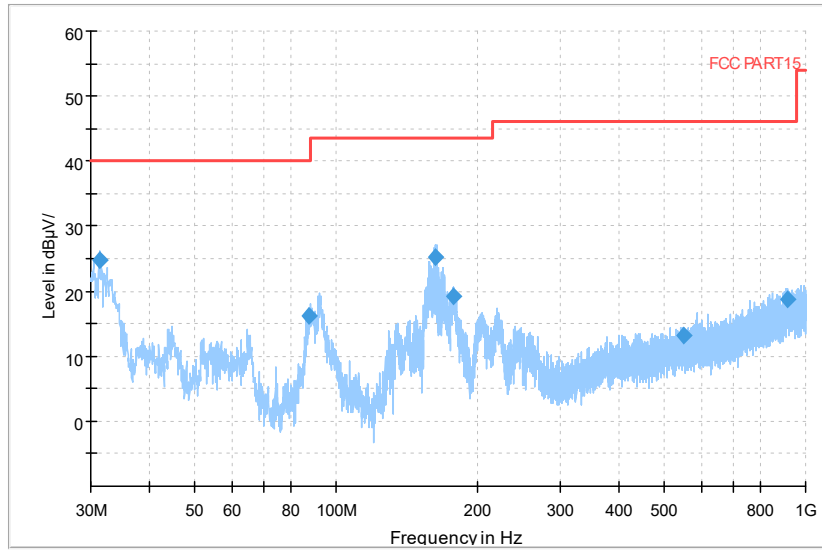

Carrier frequency (MHz): 5795
Channel No.:159

Full Spectrum

Preview Result 1-PK+   FCC PART15   Final_Result QPK

Frequency Range: 30MHz -1GHz
Detector: QP mode
Test Mode: 802.11n(HT40)