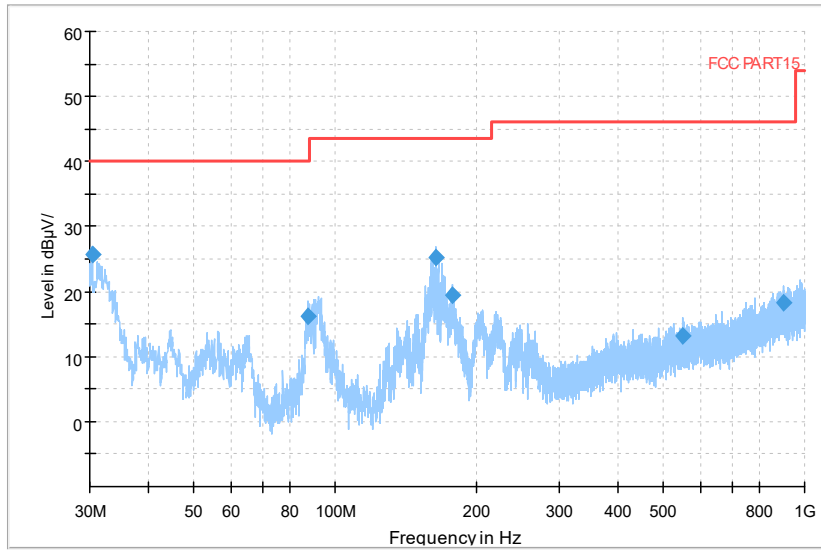

Full Spectrum

Preview Result 1-PK+   FCC PART15   Final_Result QPK

Frequency Range: 30MHz -1GHz
Detector: QP mode
Test Mode: 802.11ac(VHT20)