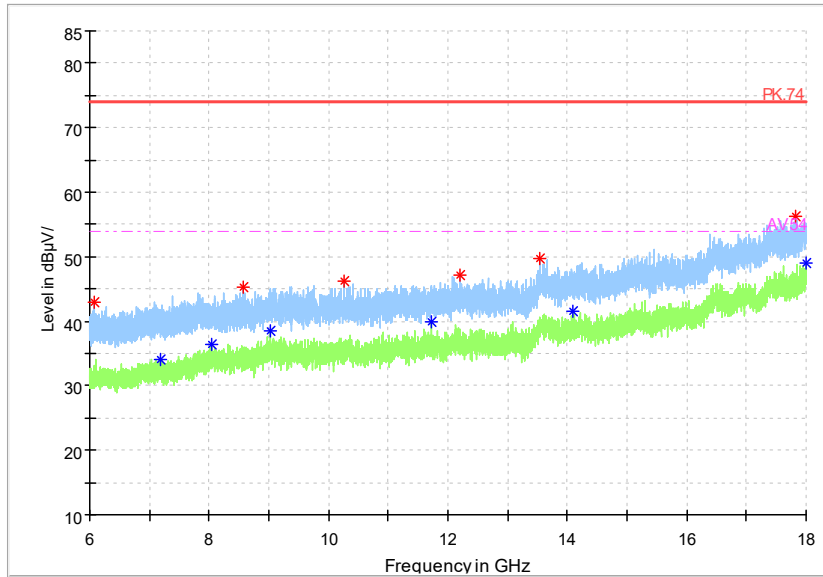

	Preview Result 2-AVG		Preview Result 1-PK+		Critical_Freqs AVG
	Critical_Freqs PK+		PK.74		AV54
	Final_Result PK+		Final_ResultAVG		

Frequency Range: 18GHz -40GHz  
Detector: Av mode and PK mode  
Modulation type: 802.11n(HT40)

Full Spectrum

— Preview Result 1-PK+    — FCC PART15    ◆ Final\_Result QPK

Frequency Range: 30MHz -1GHz  
 Detector: QP mode  
 Test Mode: 802.11ac(VHT40)

Full Spectrum

◆ Preview Result 2-AVG    — Preview Result 1-PK+    \* Critical\_Freqs AVG  
 \* Critical\_Freqs PK+    — PK.74    - - - AV54  
 ◆ Final\_Result PK+    ◆ Final\_Result AVG

Frequency Range: 1GHz -6GHz  
 Detector: Av mode and PK mode  
 Test Mode: 802.11ac(VHT40)

Full Spectrum

Frequency Range: 6GHz -18GHz  
 Detector: Av mode and PK mode  
 Test Mode: 802.11ac(VHT40)

Full Spectrum