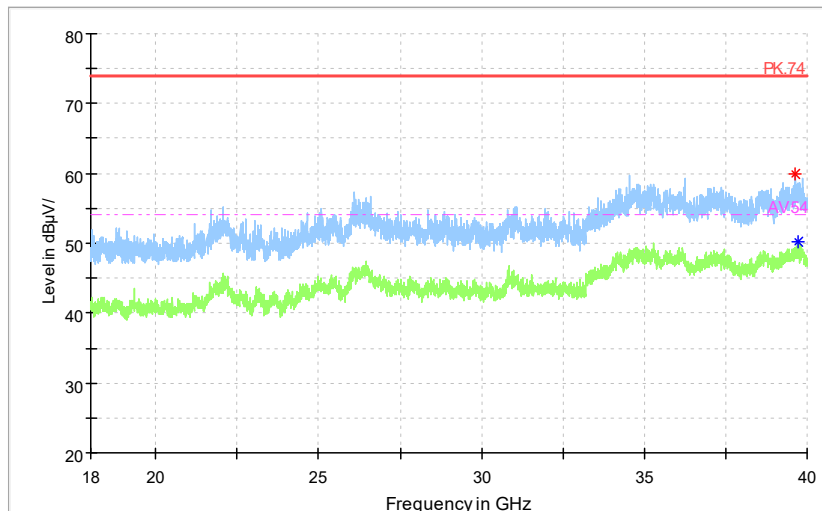

Full Spectrum

— Preview Result 2-AVG   — Preview Result 1-PK+   * Critical_Freqs AVG
* Critical_Freqs PK+   — PK.74   ◆ Final_Result AVG
◆ Final_Result PK+   - - - AV54

Frequency Range: 18GHz -40GHz
Detector: Av mode and PK mode
Test Mode: 802.11ac(VHT40)