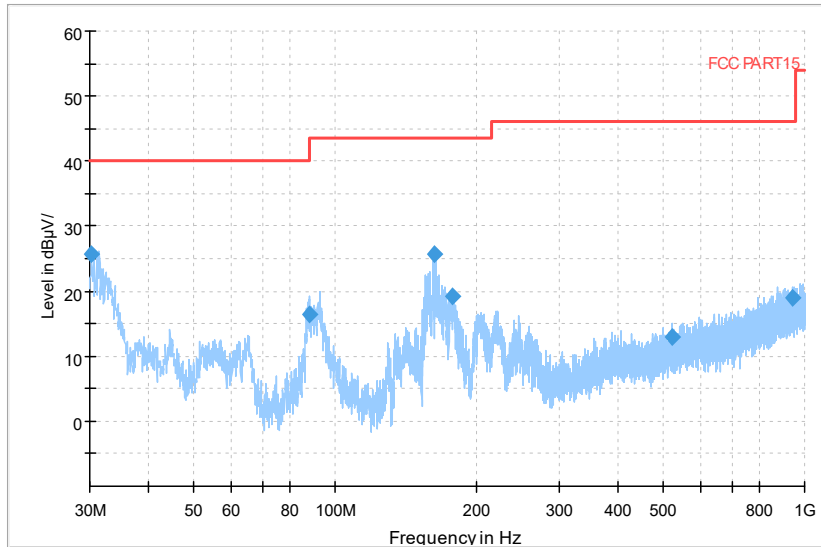

Full Spectrum

— Preview Result 2-AVG — Preview Result 1-PK+ * Critical_Freqs AVG
* Critical_Freqs PK+ — PK.74 ◆ Final_Result AVG
◆ Final_Result PK+ - - - AV54

Frequency Range: 6GHz -18GHz
Detector: Av mode and PK mode
Test Mode: 802.11ac(VHT40)

Full Spectrum

— Preview Result 2-AVG — Preview Result 1-PK+ * Critical_Freqs AVG
* Critical_Freqs PK+ — PK.74 ◆ Final_Result AVG
◆ Final_Result PK+ - - - AV54

Frequency Range: 18GHz -40GHz
Detector: Av mode and PK mode
Test Mode: 802.11ac(VHT40)

Carrier frequency (MHz): 5290
Channel No.:58

Full Spectrum

Preview Result 1-PK+ FCC PART 15 Final_Result QPK

Frequency Range: 30MHz -1GHz
Detector: QP mode
Test Mode: 802.11ac(VHT80)

Full Spectrum

Preview Result 2-AVG Critical_Freqs PK+ Final_Result PK+ Preview Result 1-PK+ PK.74 Final_Result AVG Critical_Freqs AVG AV54