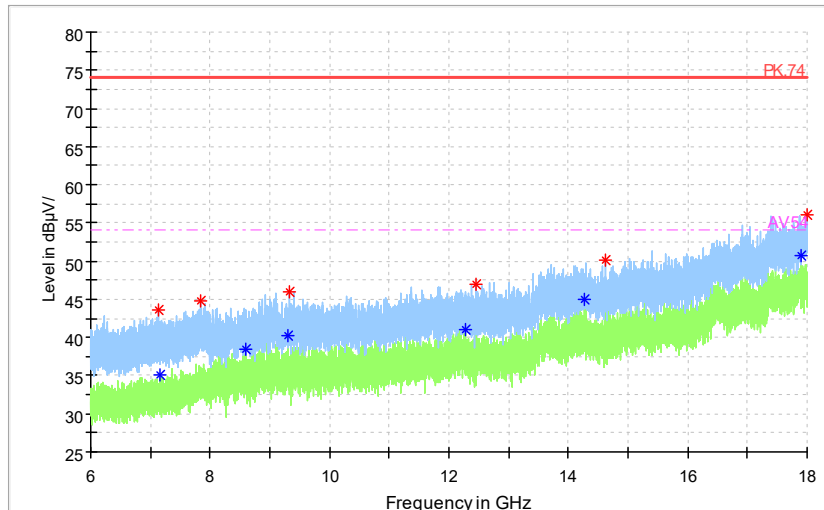

Frequency Range: 6GHz -18GHz
Detector: Av mode and PK mode
Test Mode: 802.11ac(VHT80)

Full Spectrum

◆ Preview Result 2-AVG ◆ Preview Result 1-PK+ * Critical_Freqs AVG
* Critical_Freqs PK+ — PK.74 - - - AV54
◆ Final_Result PK+ ◆ Final_ResultAVG

Frequency Range: 18GHz -40GHz
Detector: Av mode and PK mode
Test Mode: 802.11ac(VHT80)

Carrier frequency (MHz): 5500
 Channel No.:100

Frequency Range: 30MHz -1GHz
Detector: QP mode
Test Mode: 802.11a

Frequency Range: 1GHz -6GHz
Detector: Av mode and PK mode
Modulation type: 802.11a

Full Spectrum

◆ Preview Result 2-AVG — Preview Result 1-PK+ * Critical_Freqs AVG
* Critical_Freqs PK+ — PK.74 - - - AV54
◆ Final_Result PK+ ◆ Final_ResultAVG

Frequency Range: 6GHz -18GHz
Detector: Av mode and PK mode
Modulation type: 802.11a