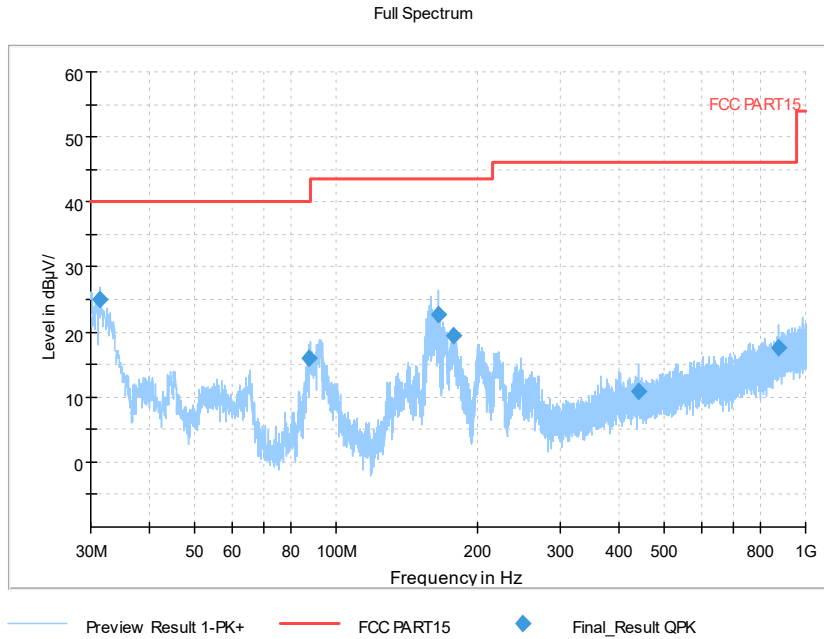

Carrier frequency (MHz): 5310
Channel No.:62

Frequency Range: 30MHz -1GHz
Detector: QP mode
Test Mode: 802.11n(HT40)