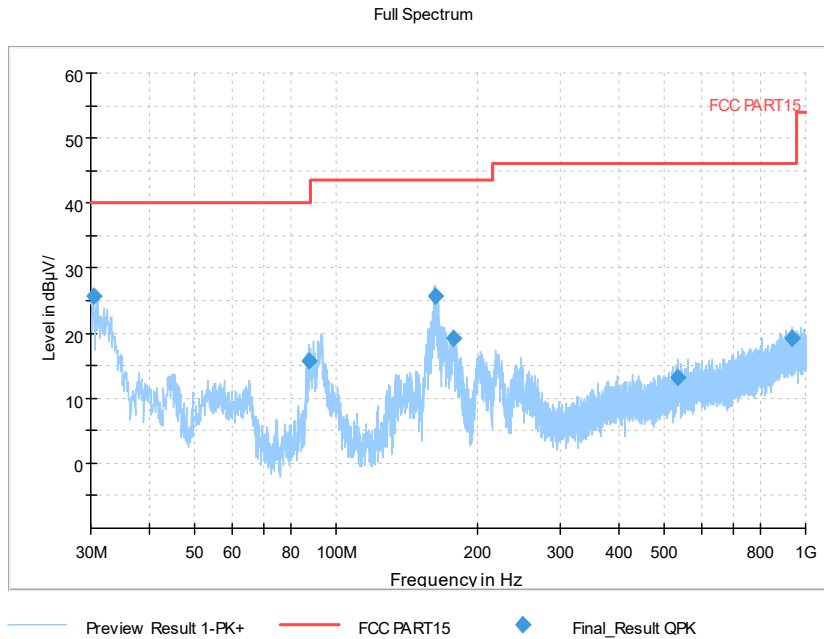

Carrier frequency (MHz): 5590
Channel No.:118

Frequency Range: 30MHz -1GHz
Detector: QP mode
Test Mode: 802.11n(HT40)