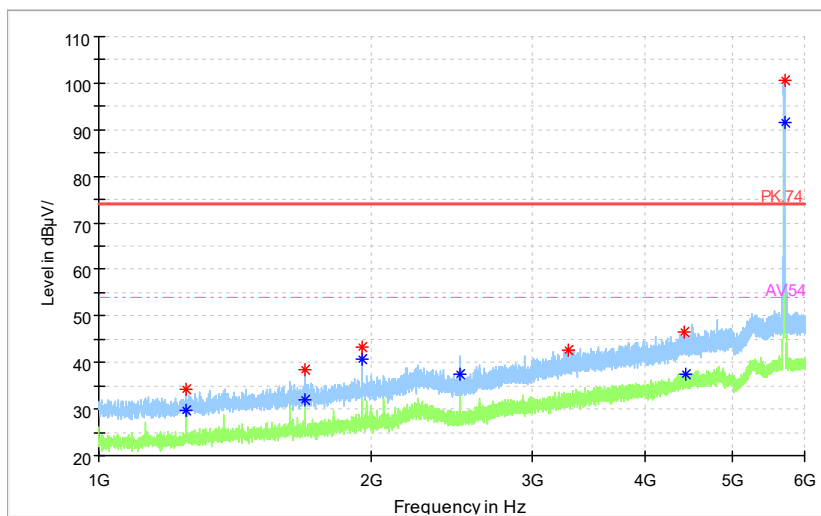

Frequency Range: 6GHz -18GHz
Detector: Av mode and PK mode
Modulation type: 802.11n(HT20)

Full Spectrum

— Preview Result 2-AVG — Preview Result 1-PK+ * Critical_Freqs AVG
* Critical_Freqs PK+ — PK.74 ◆ Final_Result AVG
◆ Final_Result PK+ - - - AV54

Frequency Range: 18GHz -40GHz
Detector: Av mode and PK mode
Modulation type: 802.11n(HT20)

Full Spectrum

Preview Result 1-PK+ FCC PART15 Final_Result QPK

Frequency Range: 30MHz -1GHz
Detector: QP mode
Test Mode: 802.11ac(VHT20)

Full Spectrum

Preview Result 2-AVG Preview Result 1-PK+ Critical_Freqs AVG
Critical_Freqs PK+ PK.74 AV.54
Final_Result PK+ Final_Result AVG

Frequency Range: 1GHz -6GHz
Detector: Av mode and PK mode
Test Mode: 802.11ac(VHT20)