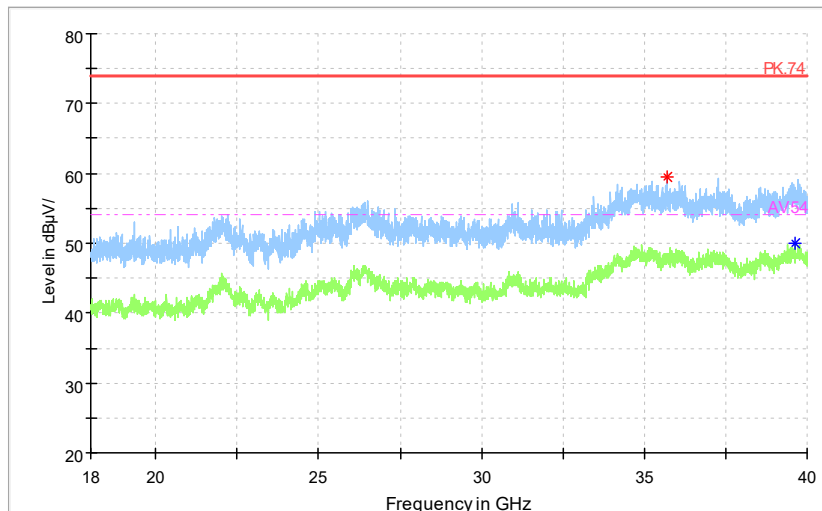

Carrier frequency (MHz): 5290
Channel No.:58

Full Spectrum

Preview Result 1-PK+ FCC PART 15 Final_Result QPK

Frequency Range: 30MHz -1GHz
Detector: QP mode
Test Mode: 802.11ac(VHT80)

Full Spectrum

Preview Result 2-AVG Critical_Freqs PK+ Final_Result PK+ Preview Result 1-PK+ PK.74 Final_Result AVG Critical_Freqs AVG AV54

Frequency Range: 1GHz -6GHz
Detector: Av mode and PK mode
Test Mode: 802.11ac(VHT80)

Full Spectrum

◆ Preview Result 2-AVG ◆ Preview Result 1-PK+ * Critical_Freqs AVG
* Critical_Freqs PK+ — PK.74 - - - AV54
◆ Final_Result PK+ ◆ Final_ResultAVG

Frequency Range: 6GHz -18GHz
Detector: Av mode and PK mode
Test Mode: 802.11ac(VHT80)

Full Spectrum

◆ Preview Result 2-AVG ◆ Preview Result 1-PK+ * Critical_Freqs AVG
* Critical_Freqs PK+ — PK.74 - - - AV54
◆ Final_Result PK+ ◆ Final_ResultAVG