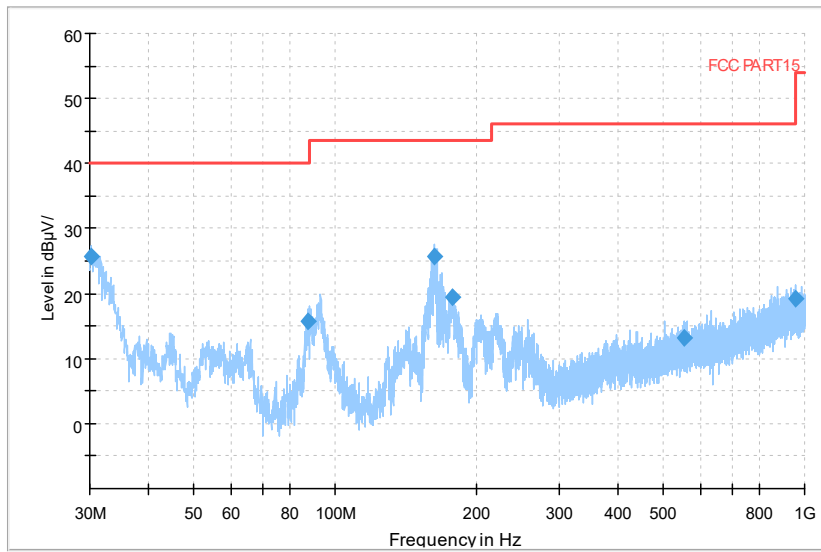

Full Spectrum

Preview Result 1-PK+   FCC PART15   Final_Result QPK

Frequency Range: 30MHz -1GHz
Detector: QP mode
Test Mode: 802.11n(HT20)