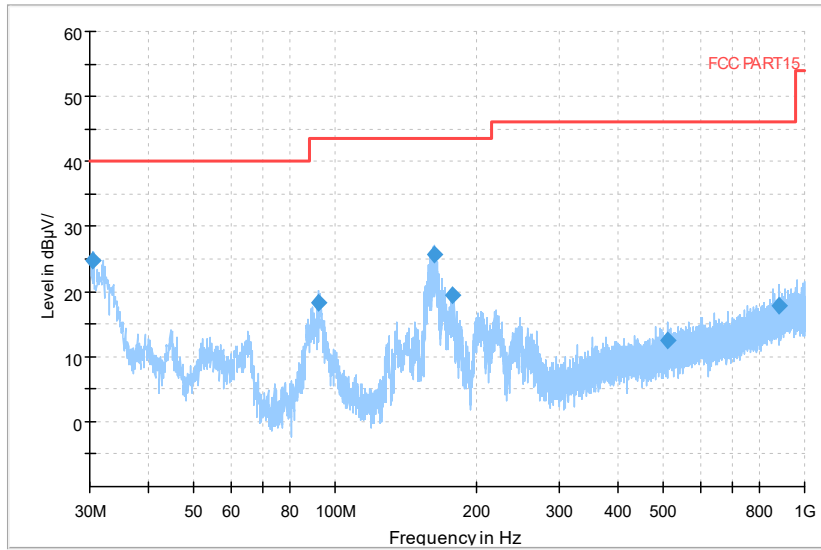

Full Spectrum

— Preview Result 1-PK+   — FCC PART15   ◆ Final_Result QPK

Frequency Range: 30MHz -1GHz
Detector: QP mode
Test Mode: 802.11n(HT20)