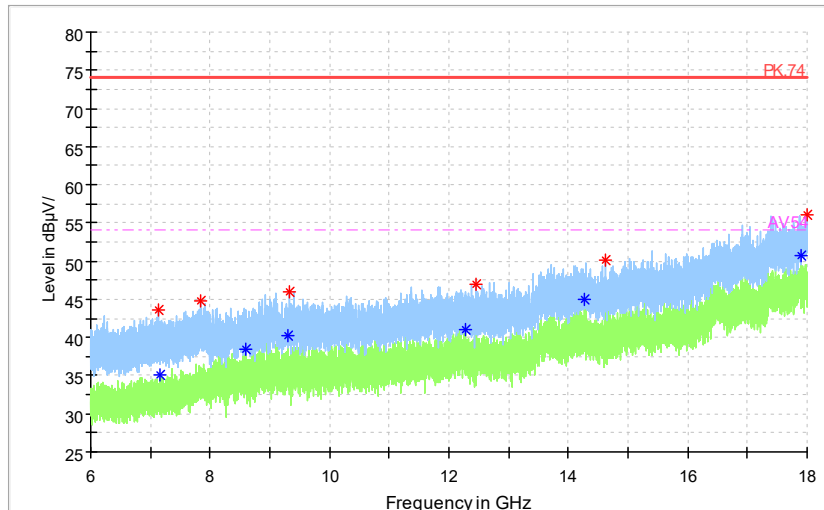

Full Spectrum

◆ Preview Result 2-AVG   ◆ Preview Result 1-PK+   * Critical_Freqs AVG
◆ Critical_Freqs PK+   ◆ PK.74   ◆ AV54
◆ Final_Result PK+   ◆ Final_ResultAVG

Frequency Range: 6GHz -18GHz
Detector: Av mode and PK mode
Modulation type: 802.11a