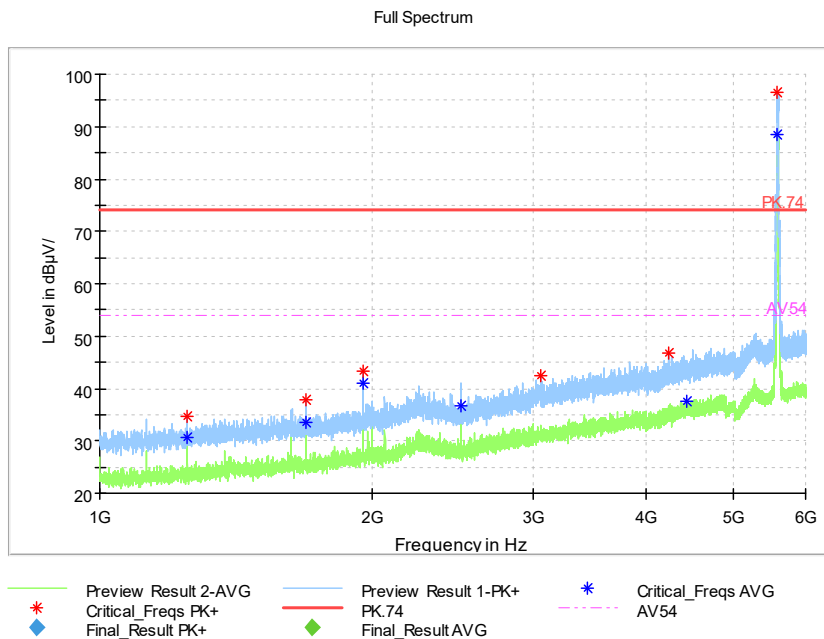

Frequency Range: 1GHz -6GHz
Detector: Av mode and PK mode
Modulation type: 802.11n(HT40)