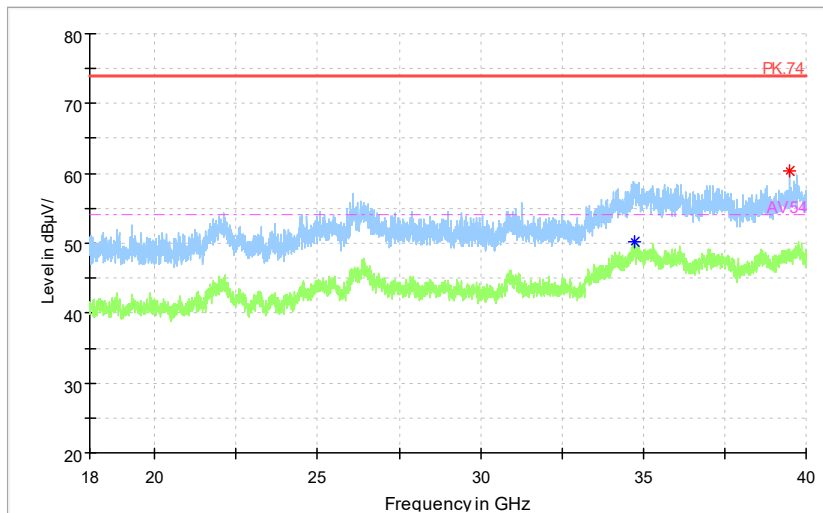

Frequency Range: 1GHz -6GHz
Detector: Av mode and PK mode
Test Mode: 802.11ac(VHT20)

Full Spectrum

◆ Preview Result 2-AVG ◆ Preview Result 1-PK+ * Critical_Freqs AVG
* Critical_Freqs PK+ ◆ Final_Result AVG - - - AV54

Frequency Range: 6GHz -18GHz
Detector: Av mode and PK mode
Test Mode: 802.11ac(VHT20)

Full Spectrum

◆ Preview Result 2-AVG ◆ Preview Result 1-PK+ * Critical_Freqs AVG
* Critical_Freqs PK+ ◆ Final_Result AVG - - - AV54