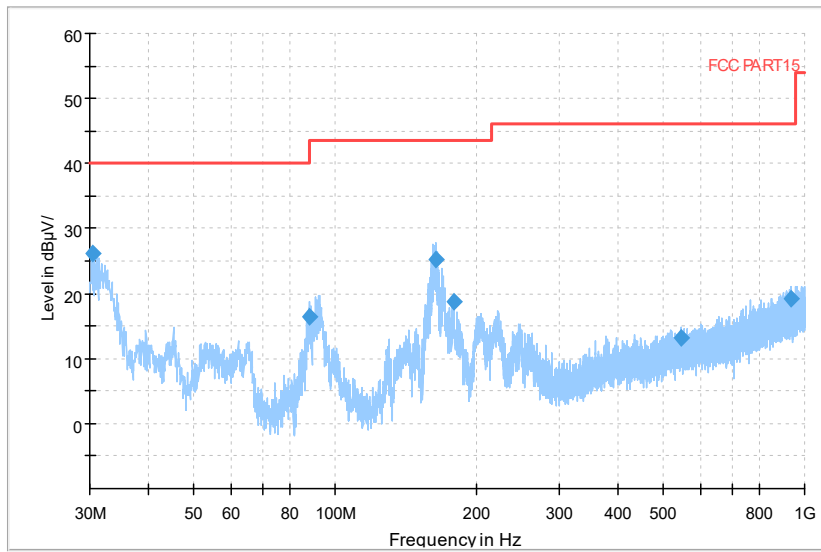

Full Spectrum

Preview Result 1-PK+   FCC PART15   Final_Result QPK

Frequency Range: 30MHz -1GHz
Detector: QP mode
Test Mode: 802.11ac(VHT20)