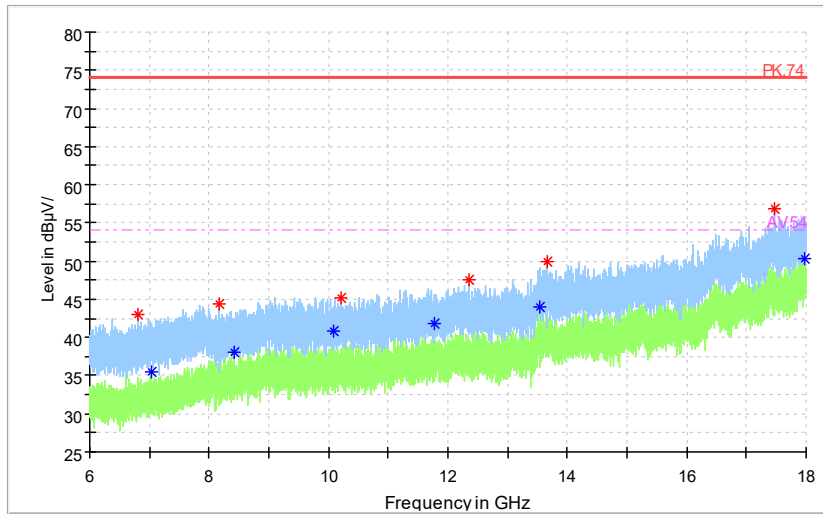

Full Spectrum

— Preview Result 2-AVG — Preview Result 1-PK+ * Critical_Freqs AVG
* Critical_Freqs PK+ — PK.74 ◆ Final_Result AVG
◆ Final_Result PK+ ◆ Final_Result AVG - - - - - AV54

Frequency Range: 18GHz -40GHz
Detector: Av mode and PK mode
Modulation type: 802.11n(HT20)

Full Spectrum

Preview Result 1-PK+ FCC PART15 Final_Result QPK

Frequency Range: 30MHz -1GHz
Detector: QP mode
Test Mode: 802.11ac(VHT20)

Full Spectrum

Preview Result 2-AVG Preview Result 1-PK+ Critical_Freqs AVG
Critical_Freqs PK+ PK.74 AV54
Final_Result PK+ Final_Result AVG

Frequency Range: 1GHz -6GHz
Detector: Av mode and PK mode
Test Mode: 802.11ac(VHT20)

Full Spectrum

◆ Preview Result 2-AVG ◆ Preview Result 1-PK+ * Critical_Freqs AVG
* Critical_Freqs PK+ ◆ Final_Result AVG - - - AV54