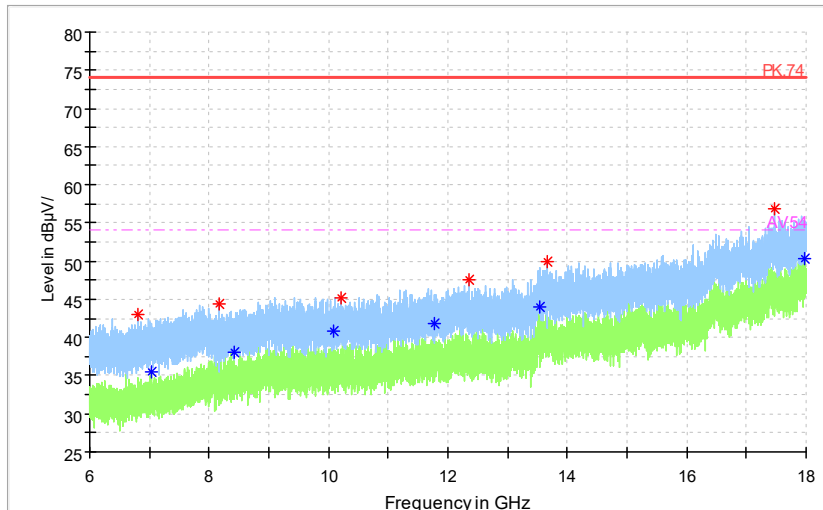

Full Spectrum

— Preview Result 2-AVG — Preview Result 1-PK+ * Critical_Freqs AVG
* Critical_Freqs PK+ — PK.74 - - - AV54
◆ Final_Result PK+ ◆ Final_ResultAVG

Frequency Range: 6GHz -18GHz
 Detector: Av mode and PK mode
 Test Mode: 802.11ac(VHT20)

Full Spectrum

— Preview Result 2-AVG — Preview Result 1-PK+ * Critical_Freqs AVG
* Critical_Freqs PK+ — PK.74 - - - AV54
◆ Final_Result PK+ ◆ Final_ResultAVG

Frequency Range: 18GHz -40GHz
 Detector: Av mode and PK mode
 Test Mode: 802.11ac(VHT20)