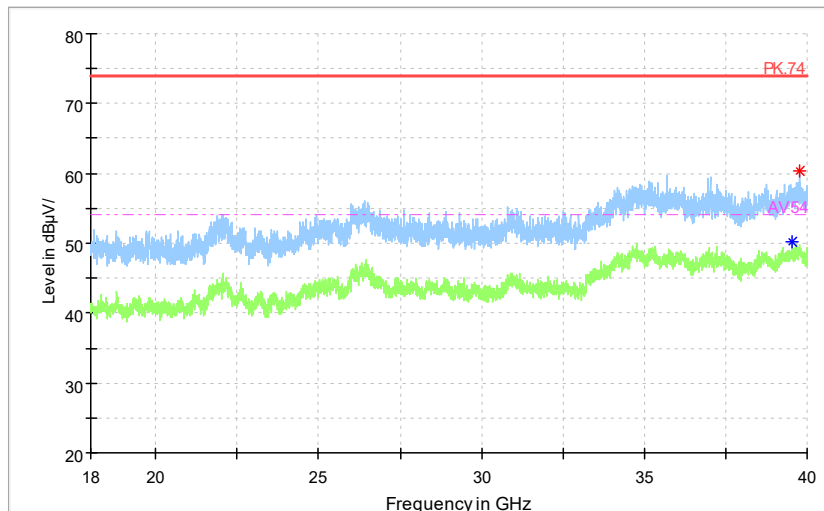

Frequency Range: 1GHz -6GHz
Detector: Av mode and PK mode
Modulation type: 802.11a

Full Spectrum

◆ Preview Result 2-AVG ◆ Preview Result 1-PK+ * Critical_Freqs AVG
* Critical_Freqs PK+ ◆ Final_Result AVG - - - AV54
◆ Final_Result PK+

Frequency Range: 6GHz -18GHz
Detector: Av mode and PK mode
Modulation type: 802.11a

Full Spectrum

◆ Preview Result 2-AVG ◆ Preview Result 1-PK+ * Critical_Freqs AVG
* Critical_Freqs PK+ ◆ Final_Result AVG - - - AV54
◆ Final_Result PK+