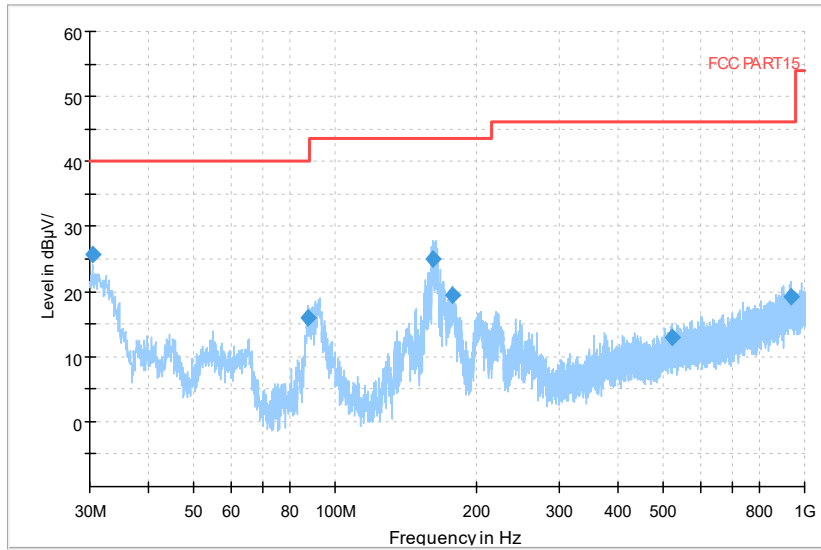

Full Spectrum

Preview Result 1-PK+   FCC PART15   Final_Result QPK

Frequency Range: 30MHz -1GHz
Detector: QP mode
Test Mode: 802.11n(HT20)