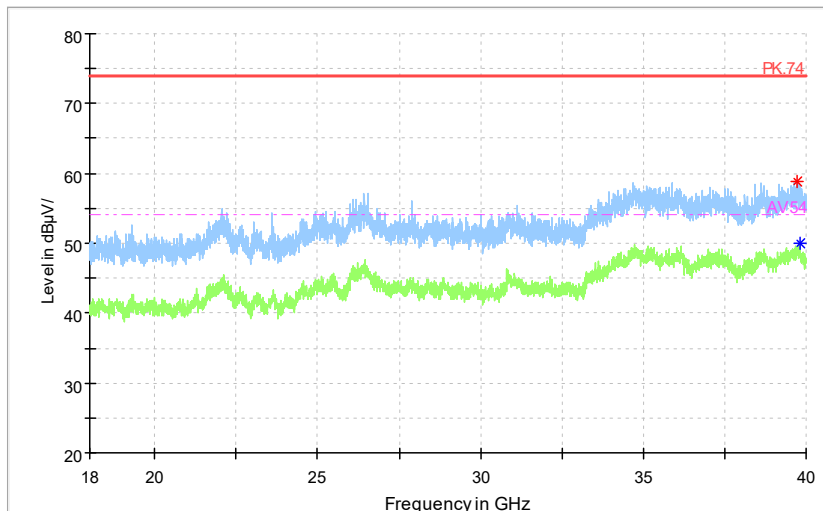

Frequency Range: 1GHz -6GHz
Detector: Av mode and PK mode
Modulation type: 802.11n(HT20)

Full Spectrum

◆ Preview Result 2-AVG ◆ Preview Result 1-PK+ * Critical_Freqs AVG
* Critical_Freqs PK+ — PK.74 - - - AV54
◆ Final_Result PK+ ◆ Final_ResultAVG

Frequency Range: 6GHz -18GHz
Detector: Av mode and PK mode
Modulation type: 802.11n(HT20)

Full Spectrum

◆ Preview Result 2-AVG ◆ Preview Result 1-PK+ * Critical_Freqs AVG
* Critical_Freqs PK+ — PK.74 - - - AV54
◆ Final_Result PK+ ◆ Final_ResultAVG