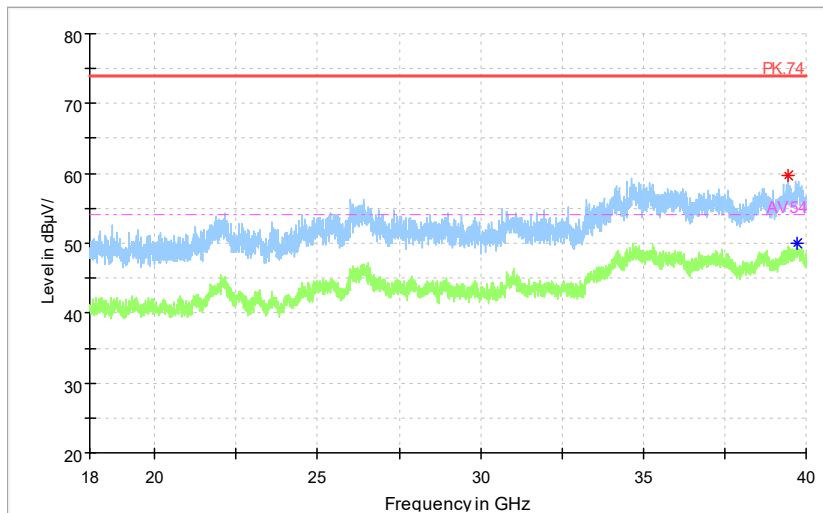

Full Spectrum

— Preview Result 2-AVG   — Preview Result 1-PK+   * Critical_Freqs AVG
* Critical_Freqs PK+   — PK.74   ◆ Final_Result AVG
◆ Final_Result PK+   - - - AV54

Frequency Range: 18GHz -40GHz
Detector: Av mode and PK mode
Modulation type: 802.11n(HT40)