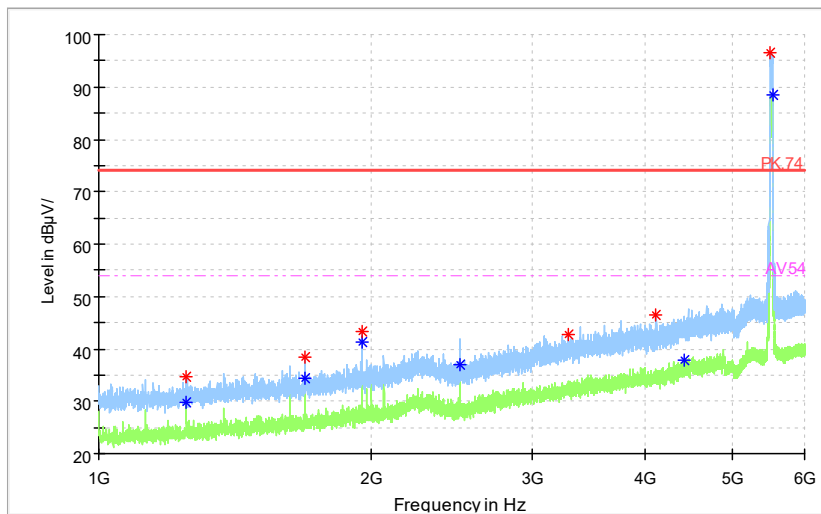

Frequency Range: 1GHz -6GHz
Detector: Av mode and PK mode
Modulation type: 802.11n(HT40)

Full Spectrum

Frequency Range: 6GHz -18GHz
Detector: Av mode and PK mode
Modulation type: 802.11n(HT40)

Full Spectrum

Frequency Range: 18GHz -40GHz
Detector: Av mode and PK mode
Modulation type: 802.11n(HT40)

Full Spectrum

Preview Result 1-PK+ FCC PART15 Final_Result QPK

Frequency Range: 30MHz -1GHz
Detector: QP mode
Test Mode: 802.11ac(VHT40)

Full Spectrum

Preview Result 2-AVG Preview Result 1-PK+ Critical_Freqs AVG
Critical_Freqs PK+ PK.74 AV54
Final_Result PK+ Final_Result AVG

Frequency Range: 1GHz -6GHz
Detector: Av mode and PK mode
Test Mode: 802.11ac(VHT40)