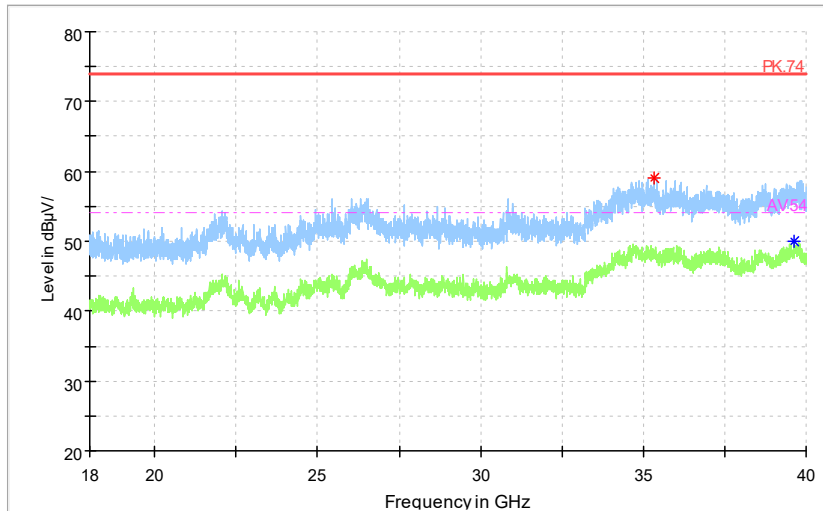

Frequency Range: 1GHz -6GHz
Detector: Av mode and PK mode
Modulation type: 802.11n(HT20)

Full Spectrum

— Preview Result 2-AVG — Preview Result 1-PK+ * Critical_Freqs AVG
* Critical_Freqs PK+ — PK.74 ◆ Final_Result AVG
◆ Final_Result PK+ - - - AV54

Frequency Range: 6GHz -18GHz
Detector: Av mode and PK mode
Modulation type: 802.11n(HT20)

Full Spectrum

— Preview Result 2-AVG — Preview Result 1-PK+ * Critical_Freqs AVG
* Critical_Freqs PK+ — PK.74 ◆ Final_Result AVG
◆ Final_Result PK+ - - - AV54