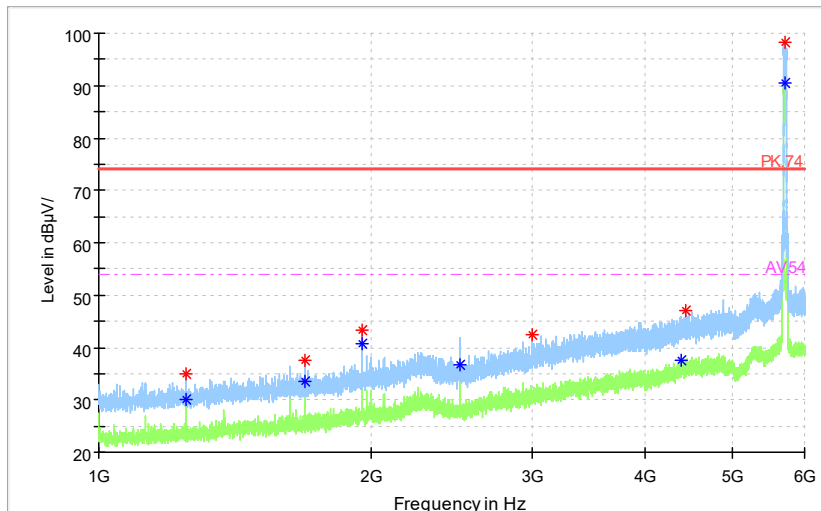

Frequency Range: 6GHz -18GHz
Detector: Av mode and PK mode
Test Mode: 802.11ac(VHT40)

Full Spectrum

— Preview Result 2-AVG — Preview Result 1-PK+ * Critical_Freqs AVG
* Critical_Freqs PK+ — PK.74 ◆ Final_Result AVG
◆ Final_Result PK+ ◆ Final_Result AVG - - - - - AV54

Frequency Range: 18GHz -40GHz
Detector: Av mode and PK mode
Test Mode: 802.11ac(VHT40)

Carrier frequency (MHz): 5710
 Channel No.:142

Full Spectrum

Preview Result 1-PK+ FCC PART15 Final_Result QPK

Frequency Range: 30MHz -1GHz
 Detector: QP mode
 Test Mode: 802.11n(HT40)

Full Spectrum

Preview Result 2-AVG Preview Result 1-PK+ Critical_Freqs AVG
 Critical_Freqs PK+ PK.74 AV.54
 Final_Result PK+ Final_ResultAVG

Frequency Range: 1GHz -6GHz
 Detector: Av mode and PK mode
 Modulation type: 802.11n(HT40)