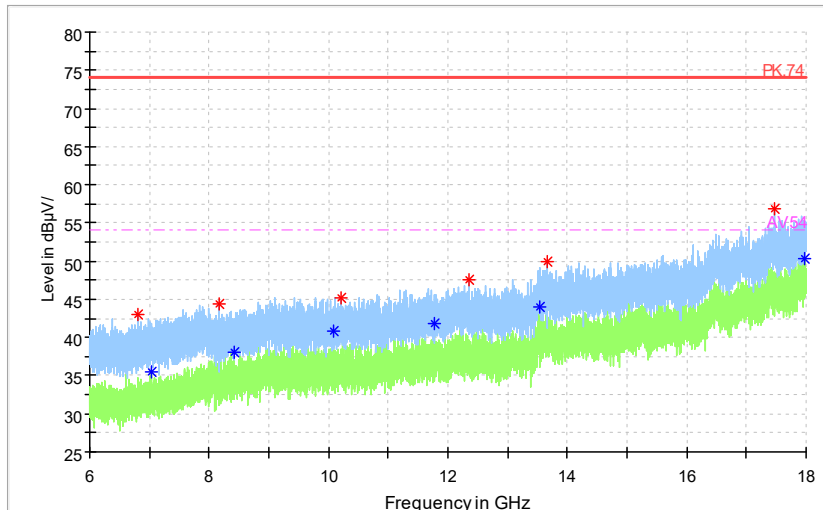

Full Spectrum

— Preview Result 2-AVG — Preview Result 1-PK+ * Critical_Freqs AVG
* Critical_Freqs PK+ — PK.74 ◆ Final_Result AVG
◆ Final_Result PK+ - - - AV54

Frequency Range: 18GHz -40GHz
Detector: Av mode and PK mode
Modulation type: 802.11n(HT40)

Full Spectrum

Preview Result 1-PK+ FCC PART15 Final_Result QPK

Frequency Range: 30MHz -1GHz
Detector: QP mode
Test Mode: 802.11ac(VHT40)

Full Spectrum

Preview Result 2-AVG Preview Result 1-PK+ Critical_Freqs AVG AV54
Critical_Freqs PK+ Final_Result PK+ Final_Result AVG

Frequency Range: 1GHz -6GHz
Detector: Av mode and PK mode
Test Mode: 802.11ac(VHT40)

Full Spectrum

— Preview Result 2-AVG — Preview Result 1-PK+ * Critical_Freqs AVG
* Critical_Freqs PK+ — PK.74 ◆ Final_Result AVG
◆ Final_Result PK+ ◆ Final_Result AVG - - - - - AV54