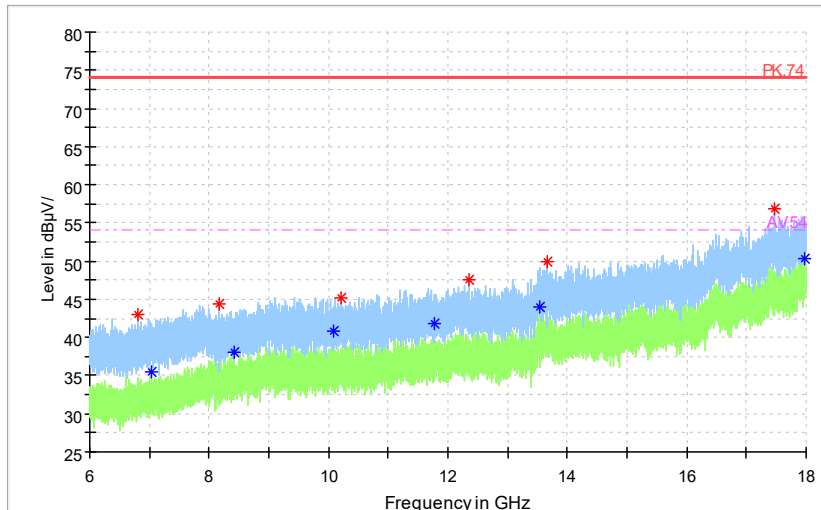

Full Spectrum

◆ Preview Result 2-AVG ◆ Preview Result 1-PK+ * Critical_Freqs AVG
* Critical_Freqs PK+ — PK.74 - - - AV54
◆ Final_Result PK+ ◆ Final_ResultAVG

Frequency Range: 18GHz -40GHz
Detector: Av mode and PK mode
Modulation type: 802.11n(HT40)

Full Spectrum

Preview Result 1-PK+ FCC PART15 Final_Result QPK

Frequency Range: 30MHz -1GHz
Detector: QP mode
Test Mode: 802.11ac(VHT40)

Full Spectrum

Preview Result 2-AVG Preview Result 1-PK+ Critical_Freqs AVG
Critical_Freqs PK+ PK.74 AV54
Final_Result PK+ Final_Result AVG

Frequency Range: 1GHz -6GHz
Detector: Av mode and PK mode
Test Mode: 802.11ac(VHT40)

Full Spectrum

◆ Preview Result 2-AVG ◆ Preview Result 1-PK+ * Critical_Freqs AVG
* Critical_Freqs PK+ ◆ Final_Result AVG - - - AV54