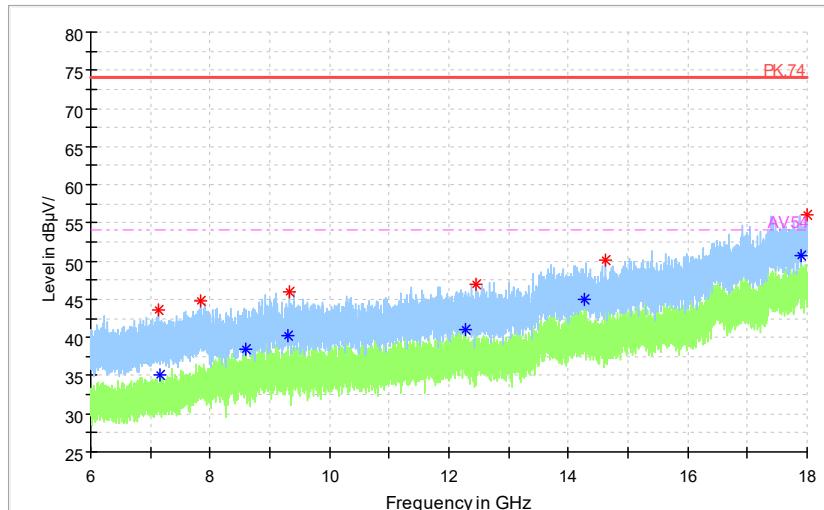

Full Spectrum

— Preview Result 2-AVG — Preview Result 1-PK+ * Critical_Freqs AVG
* Critical_Freqs PK+ — PK.74 ◆ Final_Result PK+ - - - AV54
◆ Final_Result AVG

Frequency Range: 18GHz -40GHz
Detector: Av mode and PK mode
Test Mode: 802.11ac(VHT20)

Carrier frequency (MHz): 5600
Channel No.:120

Full Spectrum

Preview Result 1-PK+ FCC PART15 Final_Result QPK

Frequency Range: 30MHz -1GHz
Detector: QP mode
Test Mode: 802.11a

Full Spectrum

Preview Result 2-AVG Preview Result 1-PK+ Critical_Freqs AVG
Critical_Freqs PK+ PK.74 AV54
Final_Result PK+ Final_ResultAVG

Frequency Range: 1GHz -6GHz
Detector: Av mode and PK mode
Modulation type: 802.11a

Full Spectrum

◆ Preview Result 2-AVG ◆ Preview Result 1-PK+ * Critical_Freqs AVG
* Critical_Freqs PK+ ◆ Final_Result AVG - - - AV54
◆ Final_Result PK+