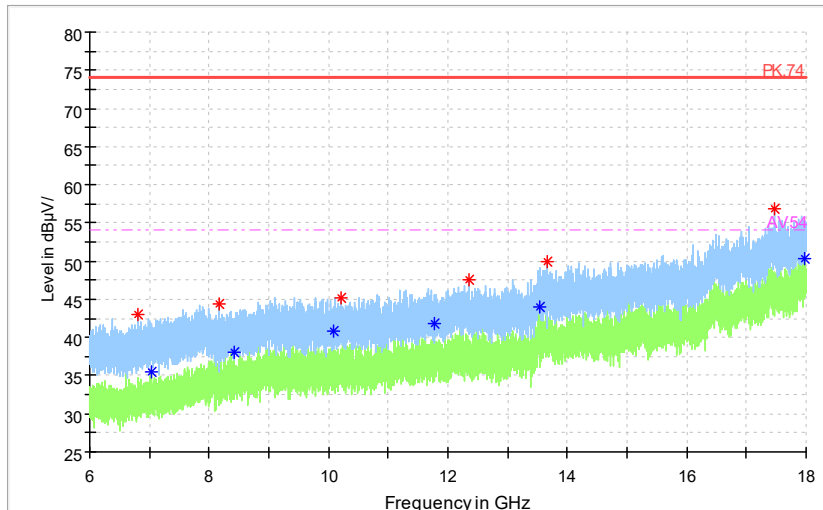

Full Spectrum

◆ Preview Result 2-AVG ◆ Preview Result 1-PK+ * Critical_Freqs AVG
* Critical_Freqs PK+ ◆ Final_Result AVG - - - AV54
◆ Final_Result PK+

Frequency Range: 18GHz -40GHz
Detector: Av mode and PK mode
Test Mode: 802.11ac(VHT40)

Carrier frequency (MHz): 5590
Channel No.:118

Frequency Range: 30MHz -1GHz
Detector: QP mode
Test Mode: 802.11n(HT40)

Frequency Range: 1GHz -6GHz
Detector: Av mode and PK mode
Modulation type: 802.11n(HT40)

Full Spectrum

— Preview Result 2-AVG — Preview Result 1-PK+ * Critical_Freqs AVG
* Critical_Freqs PK+ — PK.74 ◆ Final_Result AVG
◆ Final_Result PK+ - - - AV54

Frequency Range: 6GHz -18GHz
Detector: Av mode and PK mode
Modulation type: 802.11n(HT40)