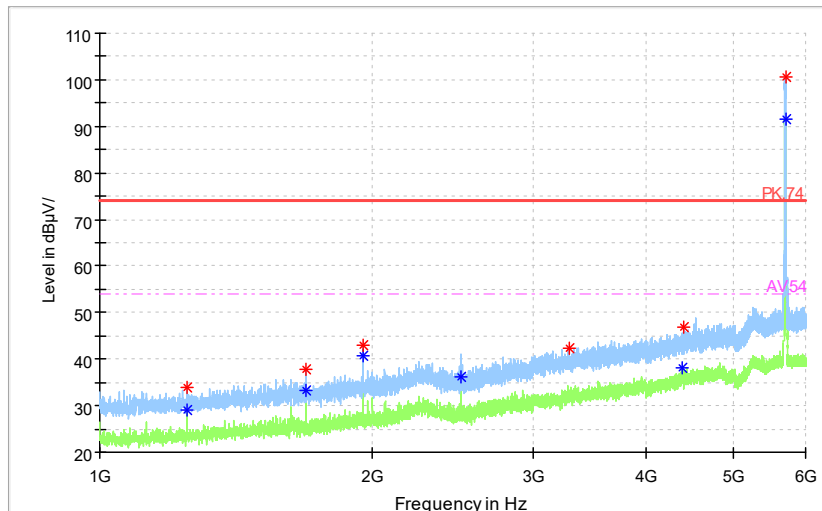

Frequency Range: 6GHz -18GHz
Detector: Av mode and PK mode
Test Mode: 802.11ac(VHT20)

Full Spectrum

◆ Preview Result 2-AVG ◆ Preview Result 1-PK+ * Critical_Freqs AVG
* Critical_Freqs PK+ ◆ Final_Result AVG - - - AV54

Frequency Range: 18GHz -40GHz
Detector: Av mode and PK mode
Test Mode: 802.11ac(VHT20)

Carrier frequency (MHz): 5700
Channel No.:140

Full Spectrum

Preview Result 1-PK+ FCC PART15 Final_Result QPK

Frequency Range: 30MHz -1GHz
Detector: QP mode
Test Mode: 802.11a

Full Spectrum

Preview Result 2-AVG Preview Result 1-PK+ Critical_Freqs AVG
Critical_Freqs PK+ PK.74 AV.54
Final_Result PK+ Final_Result AVG

Frequency Range: 1GHz -6GHz
Detector: Av mode and PK mode
Modulation type: 802.11a