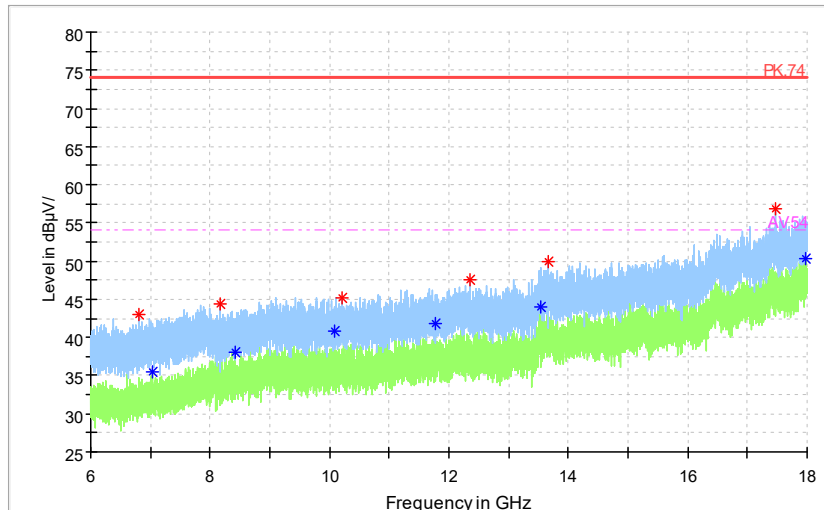

Full Spectrum

— Preview Result 2-AVG   — Preview Result 1-PK+   * Critical_Freqs AVG
* Critical_Freqs PK+   — PK.74   ◆ Final_Result AVG
◆ Final_Result PK+   ◆ Final_Result AVG   - - - - - AV54

Frequency Range: 6GHz -18GHz
Detector: Av mode and PK mode
Modulation type: 802.11n(HT40)