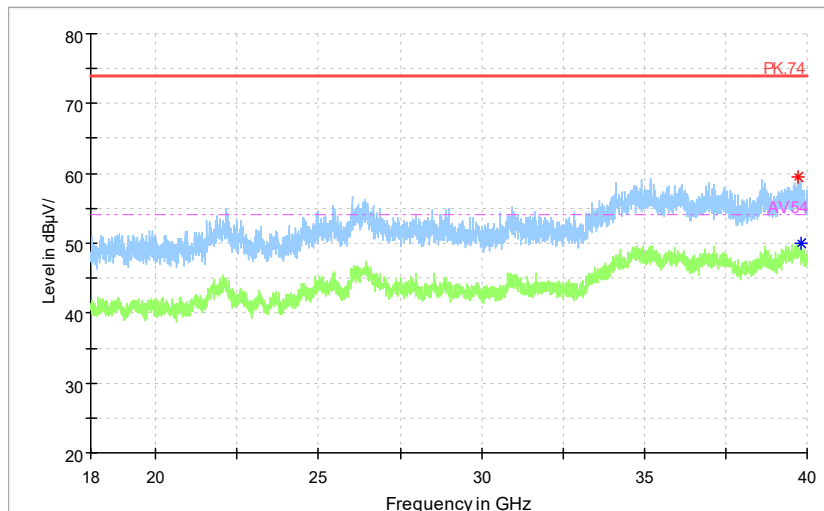

Full Spectrum

◆ Preview Result 2-AVG   ◆ Preview Result 1-PK+   * Critical_Freqs AVG
◆ Critical_Freqs PK+   ◆ PK.74   ◆ AV54
◆ Final_Result PK+   ◆ Final_ResultAVG

Frequency Range: 18GHz -40GHz
Detector: Av mode and PK mode
Modulation type: 802.11a