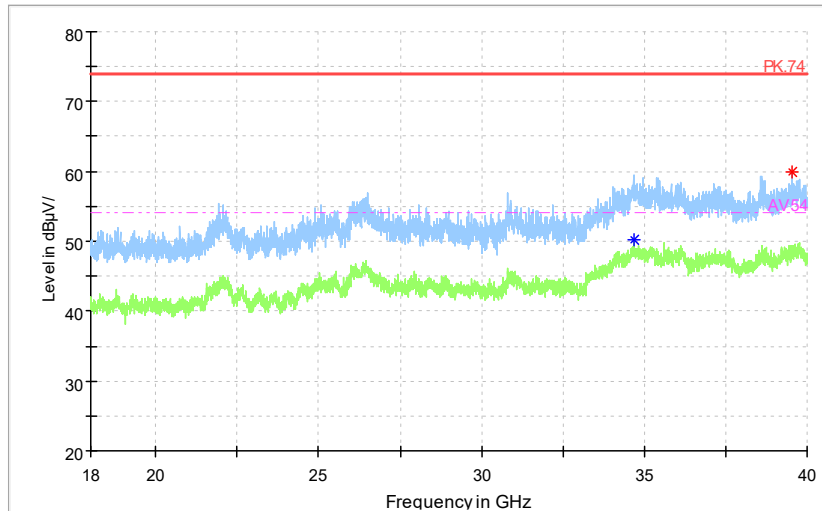

Full Spectrum

— Preview Result 2-AVG   — Preview Result 1-PK+   * Critical_Freqs AVG
* Critical_Freqs PK+   — PK.74   ◆ Final_Result AVG
◆ Final_Result PK+   ◆ Final_Result AVG   - - - - - AV54

Frequency Range: 18GHz -40GHz
Detector: Av mode and PK mode
Modulation type: 802.11n(HT20)