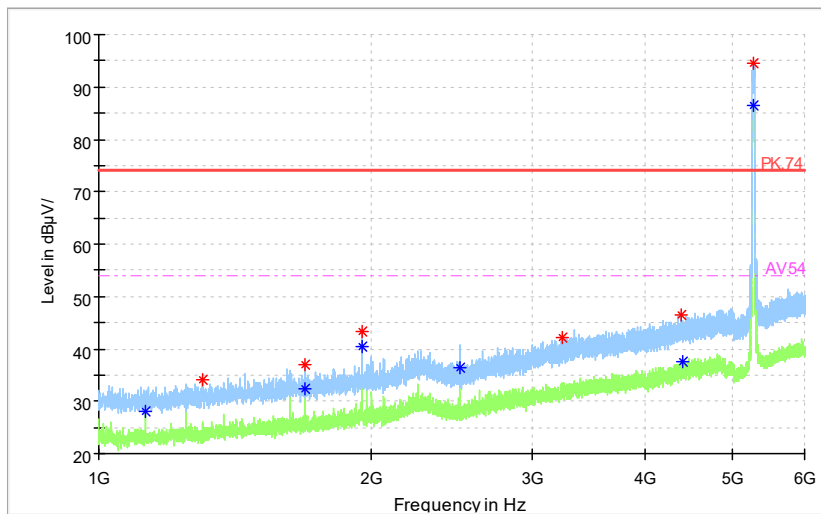

Full Spectrum

◆ Preview Result 2-AVG ◆ Preview Result 1-PK+ * Critical_Freqs AVG
* Critical_Freqs PK+ — PK.74 - - - AV54
◆ Final_Result PK+ ◆ Final_ResultAVG

Frequency Range: 6GHz -18GHz
Detector: Av mode and PK mode
Modulation type: 802.11n(HT40)

Full Spectrum

◆ Preview Result 2-AVG ◆ Preview Result 1-PK+ * Critical_Freqs AVG
* Critical_Freqs PK+ — PK.74 - - - AV54
◆ Final_Result PK+ ◆ Final_ResultAVG

Frequency Range: 18GHz -40GHz
Detector: Av mode and PK mode
Modulation type: 802.11n(HT40)

Full Spectrum

Preview Result 1-PK+ FCC PART15 Final_Result QPK

Frequency Range: 30MHz -1GHz
Detector: QP mode
Test Mode: 802.11ac(VHT40)

Full Spectrum

Preview Result 2-AVG Preview Result 1-PK+ Critical_Freqs AVG
Critical_Freqs PK+ PK.74 AV54
Final_Result PK+ Final_Result AVG