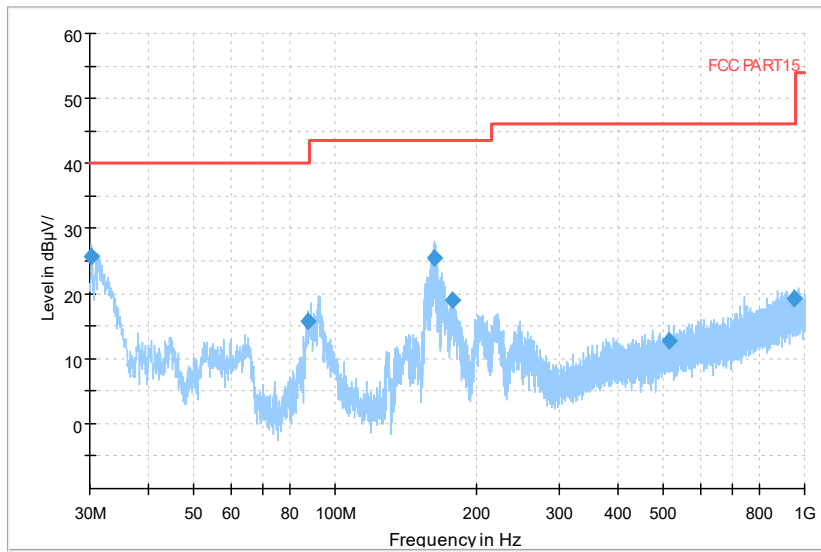

Full Spectrum

— Preview Result 1-PK+   — FCC PART15   ◆ Final_Result QPK

Frequency Range: 30MHz -1GHz
Detector: QP mode
Test Mode: 802.11ac(VHT40)