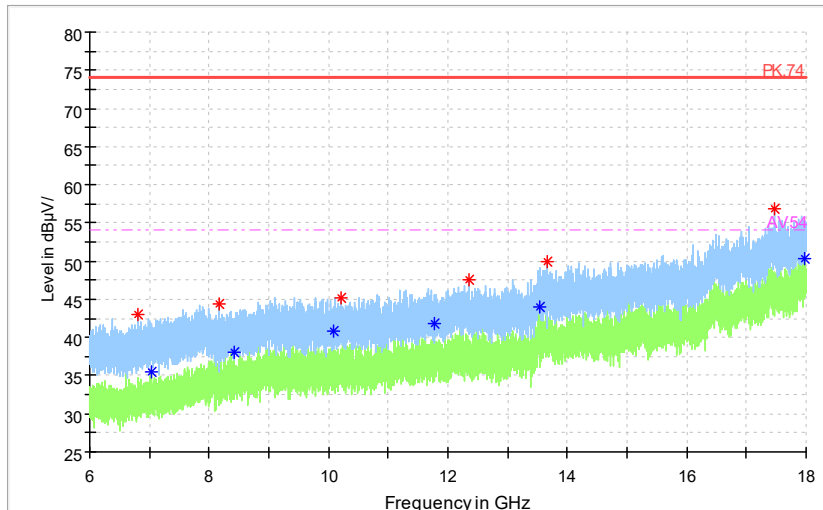

Full Spectrum

— Preview Result 2-AVG — Preview Result 1-PK+ * Critical_Freqs AVG
* Critical_Freqs PK+ — PK.74 - - - AV54
◆ Final_Result PK+ ◆ Final_ResultAVG

Frequency Range: 18GHz -40GHz
 Detector: Av mode and PK mode
 Test Mode: 802.11ac(VHT20)

Carrier frequency (MHz): 5270
Channel No.:54

Frequency Range: 30MHz -1GHz
Detector: QP mode
Test Mode: 802.11n(HT40)

Frequency Range: 1GHz -6GHz
Detector: Av mode and PK mode
Modulation type: 802.11n(HT40)

Full Spectrum

◆ Preview Result 2-AVG ◆ Preview Result 1-PK+ * Critical_Freqs AVG
* Critical_Freqs PK+ — PK.74 - - - AV54
◆ Final_Result PK+ ◆ Final_ResultAVG

Frequency Range: 6GHz -18GHz
Detector: Av mode and PK mode
Modulation type: 802.11n(HT40)