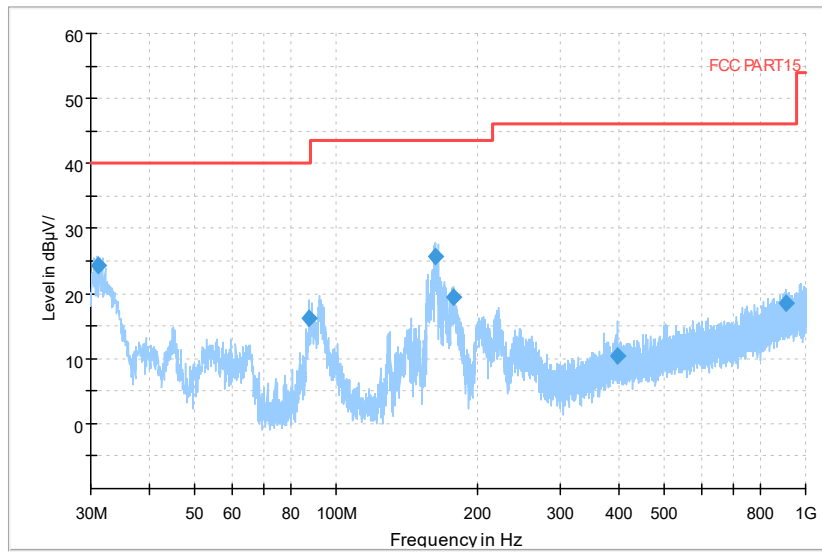

Full Spectrum

Preview Result 1-PK+   FCC PART15   Final_Result QPK

Frequency Range: 30MHz -1GHz
Detector: QP mode
Test Mode: 802.11ac(VHT20)