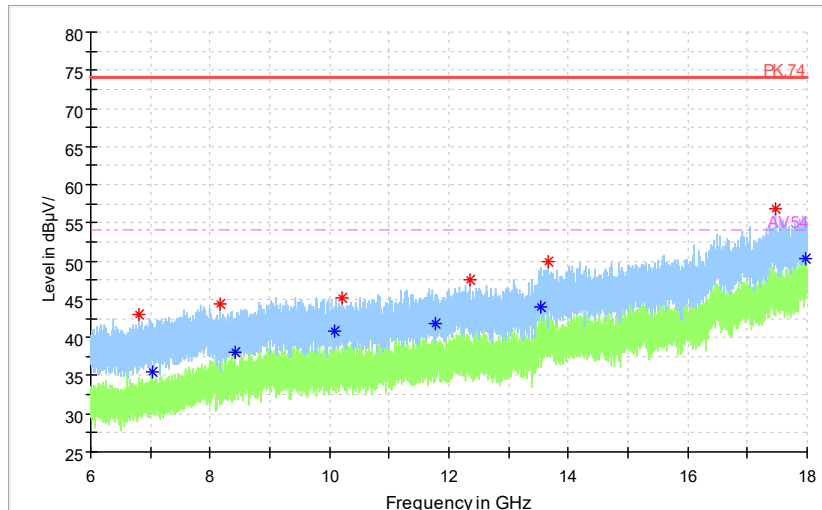

Full Spectrum

— Preview Result 2-AVG — Preview Result 1-PK+ * Critical_Freqs AVG
* Critical_Freqs PK+ — PK.74 ◆ Final_Result AVG
◆ Final_Result PK+ ◆ Final_Result AVG - - - - - AV54

Frequency Range: 18GHz -40GHz
Detector: Av mode and PK mode
Modulation type: 802.11n(HT40)

Full Spectrum

Preview Result 1-PK+ FCC PART15 Final_Result QPK

Frequency Range: 30MHz -1GHz
 Detector: QP mode
 Test Mode: 802.11ac(VHT40)

Full Spectrum

Preview Result 2-AVG Preview Result 1-PK+ Critical_Freqs AVG
 Critical_Freqs PK+ PK.74 AV54
 Final_Result PK+ Final_Result AVG

Frequency Range: 1GHz -6GHz
 Detector: Av mode and PK mode
 Test Mode: 802.11ac(VHT40)

Full Spectrum

— Preview Result 2-AVG — Preview Result 1-PK+ * Critical_Freqs AVG
* Critical_Freqs PK+ — PK.74 ◆ Final_Result AVG
◆ Final_Result PK+ - - - AV54