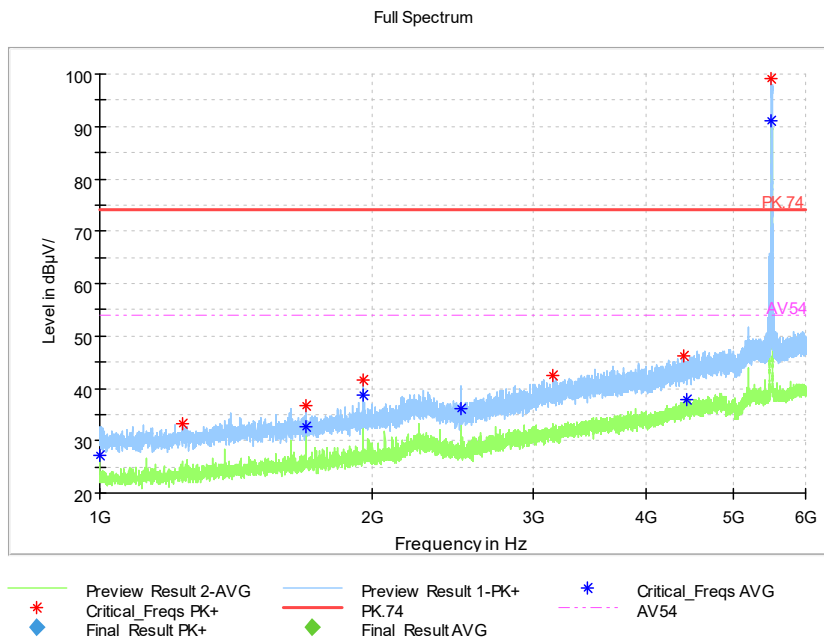

Frequency Range: 1GHz -6GHz
Detector: Av mode and PK mode
Modulation type: 802.11a