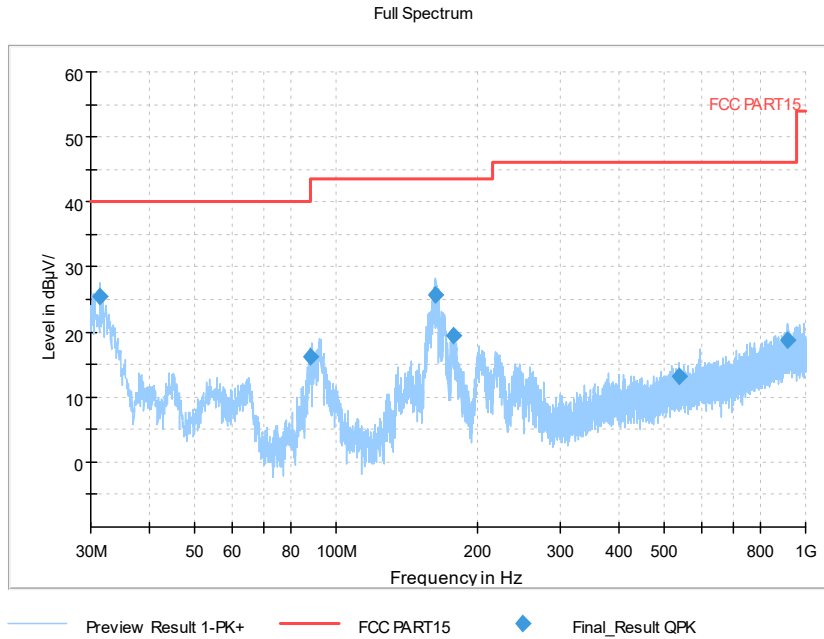

Carrier frequency (MHz): 5500
Channel No.:100

Frequency Range: 30MHz -1GHz
Detector: QP mode
Test Mode: 802.11a