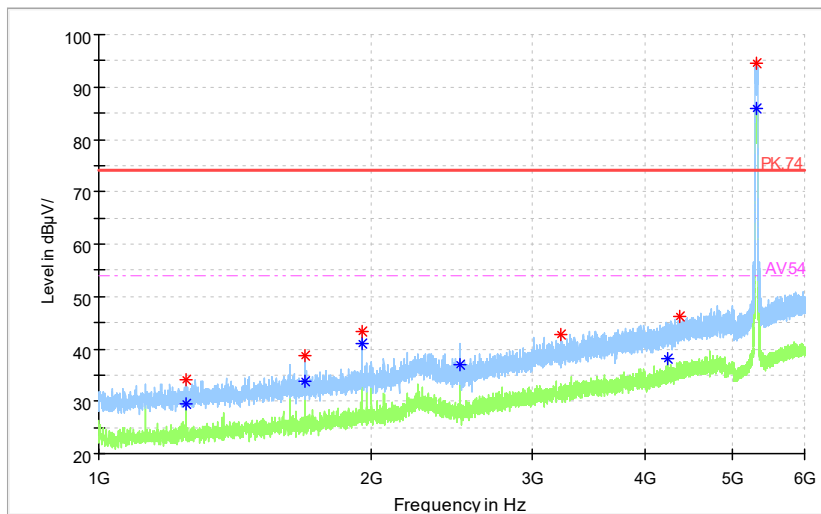

Frequency Range: 1GHz -6GHz
Detector: Av mode and PK mode
Modulation type: 802.11n(HT40)

Full Spectrum

Frequency Range: 6GHz -18GHz
Detector: Av mode and PK mode
Modulation type: 802.11n(HT40)

Full Spectrum

Frequency Range: 18GHz -40GHz
Detector: Av mode and PK mode
Modulation type: 802.11n(HT40)

Full Spectrum

— Preview Result 1-PK+ — FCC PART15 ◆ Final_Result QPK

Frequency Range: 30MHz -1GHz
Detector: QP mode
Test Mode: 802.11ac(VHT40)

Full Spectrum

◆ Preview Result 2-AVG ◆ Preview Result 1-PK+ * Critical_Freqs AVG
* Critical_Freqs PK+ — PK.74 — AV54
◆ Final_Result PK+ ◆ Final_Result AVG

Frequency Range: 1GHz -6GHz
Detector: Av mode and PK mode
Test Mode: 802.11ac(VHT40)