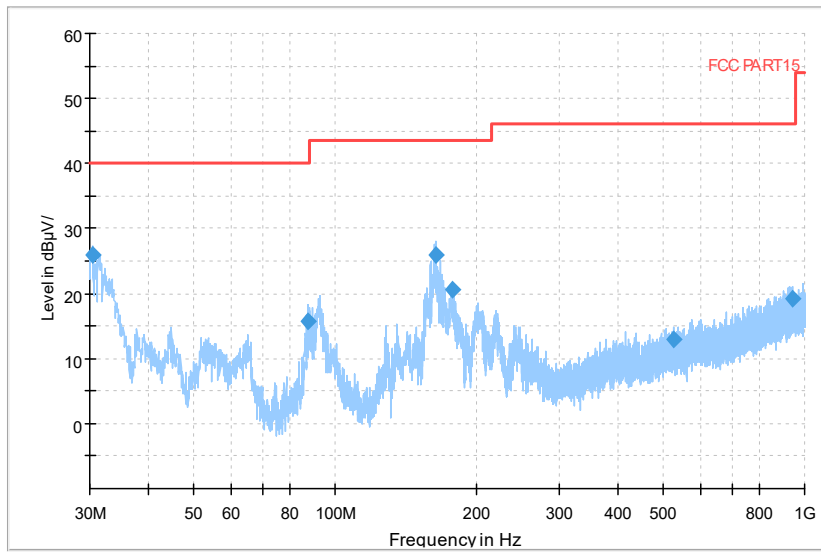

Full Spectrum

Preview Result 1-PK+   FCC PART15   Final_Result QPK

Frequency Range: 30MHz -1GHz
Detector: QP mode
Test Mode: 802.11ac(VHT40)