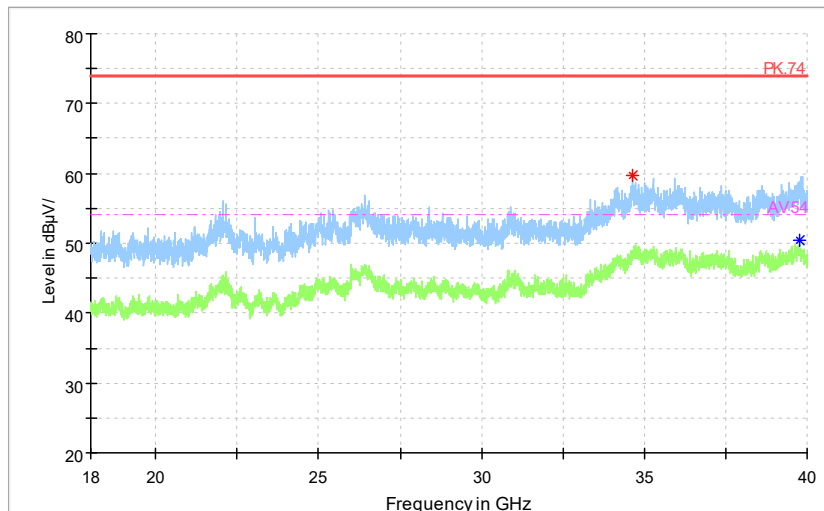

Full Spectrum

◆ Preview Result 2-AVG   — Preview Result 1-PK+   * Critical_Freqs AVG
* Critical_Freqs PK+   — PK.74   - - - AV54
◆ Final_Result PK+   ◆ Final_ResultAVG

Frequency Range: 18GHz -40GHz
Detector: Av mode and PK mode
Modulation type: 802.11a