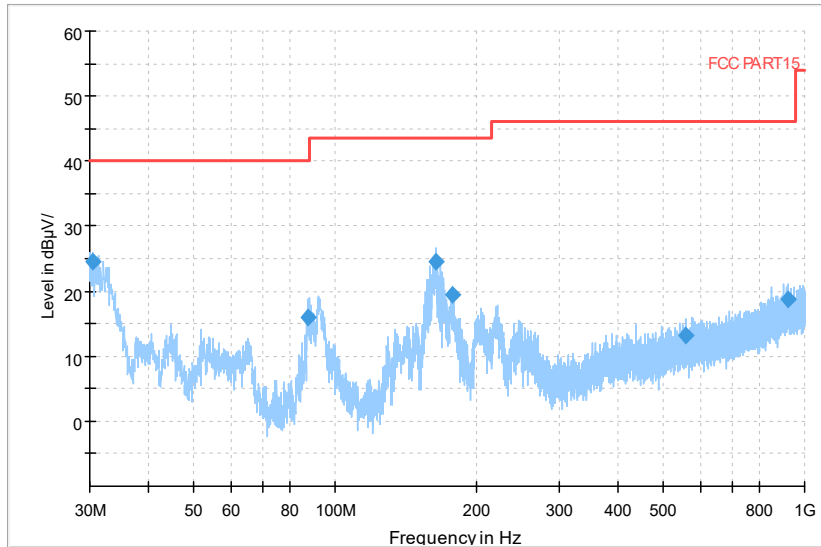

Frequency Range: 1GHz -6GHz
Detector: Av mode and PK mode
Test Mode: 802.11ac(VHT40)

Full Spectrum

— Preview Result 2-AVG — Preview Result 1-PK+ * Critical_Freqs AVG
* Critical_Freqs PK+ — PK.74 ◆ Final_Result AVG
◆ Final_Result PK+ ◆ Final_Result AVG - - - - - AV54

Frequency Range: 6GHz -18GHz
Detector: Av mode and PK mode
Test Mode: 802.11ac(VHT40)

Full Spectrum

— Preview Result 2-AVG — Preview Result 1-PK+ * Critical_Freqs AVG
* Critical_Freqs PK+ — PK.74 ◆ Final_Result AVG
◆ Final_Result PK+ ◆ Final_Result AVG - - - - - AV54

Frequency Range: 18GHz -40GHz
Detector: Av mode and PK mode
Test Mode: 802.11ac(VHT40)

Carrier frequency (MHz): 5710
 Channel No.:142

Full Spectrum

Preview Result 1-PK+ FCC PART15 Final_Result QPK

Frequency Range: 30MHz -1GHz
 Detector: QP mode
 Test Mode: 802.11n(HT40)