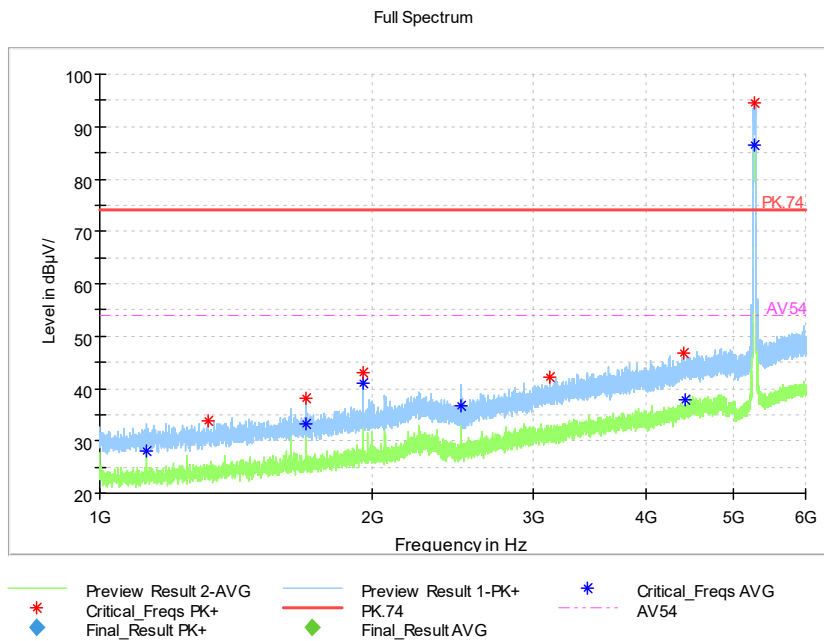

Frequency Range: 1GHz -6GHz
Detector: Av mode and PK mode
Modulation type: 802.11n(HT40)