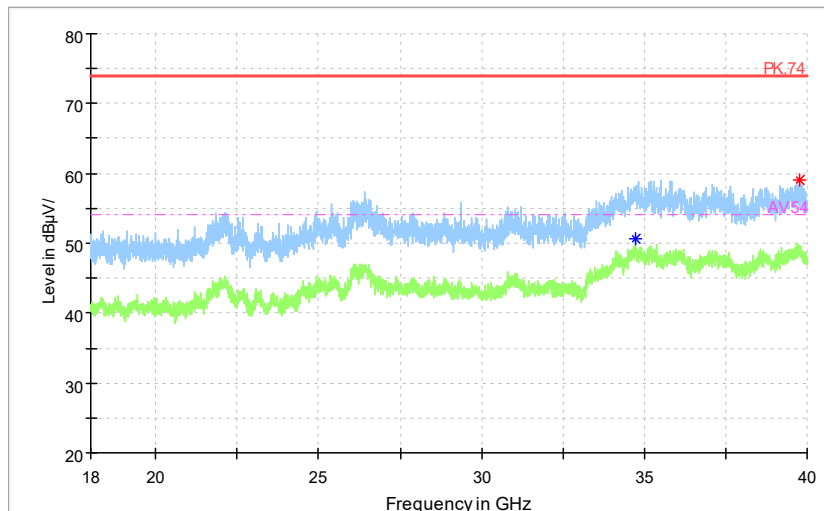

Full Spectrum

— Preview Result 2-AVG   — Preview Result 1-PK+   * Critical_Freqs AVG
* Critical_Freqs PK+   — PK.74   ◆ Final_Result AVG
◆ Final_Result PK+   ◆ Final_Result AVG   - - - - - AV54

Frequency Range: 18GHz -40GHz
Detector: Av mode and PK mode
Modulation type: 802.11n(HT40)