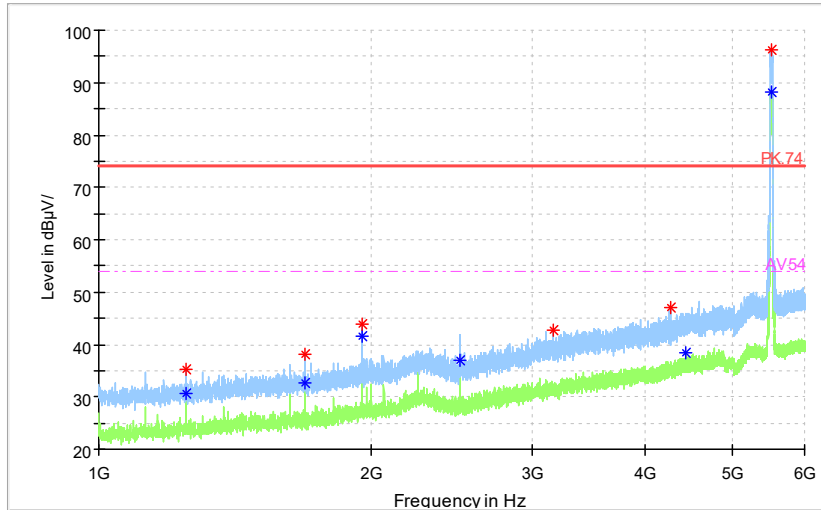

Full Spectrum

— Preview Result 2-AVG — Preview Result 1-PK+ * Critical_Freqs AVG
* Critical_Freqs PK+ — PK.74 ◆ Final_Result AVG
◆ Final_Result PK+ - - - AV54

Frequency Range: 18GHz -40GHz
Detector: Av mode and PK mode
Test Mode: 802.11ac(VHT20)

Carrier frequency (MHz): 5510
Channel No.:102

Full Spectrum

Preview Result 1-PK+ FCC PART15 Final_Result QPK

Frequency Range: 30MHz -1GHz
Detector: QP mode
Test Mode: 802.11n(HT40)

Full Spectrum

Preview Result 2-AVG Preview Result 1-PK+ Critical_Freqs AVG
Critical_Freqs PK+ PK.74 AV54
Final_Result PK+ Final_ResultAVG

Frequency Range: 1GHz -6GHz
Detector: Av mode and PK mode
Modulation type: 802.11n(HT40)

Full Spectrum

Frequency Range: 6GHz -18GHz
Detector: Av mode and PK mode
Modulation type: 802.11n(HT40)

Full Spectrum