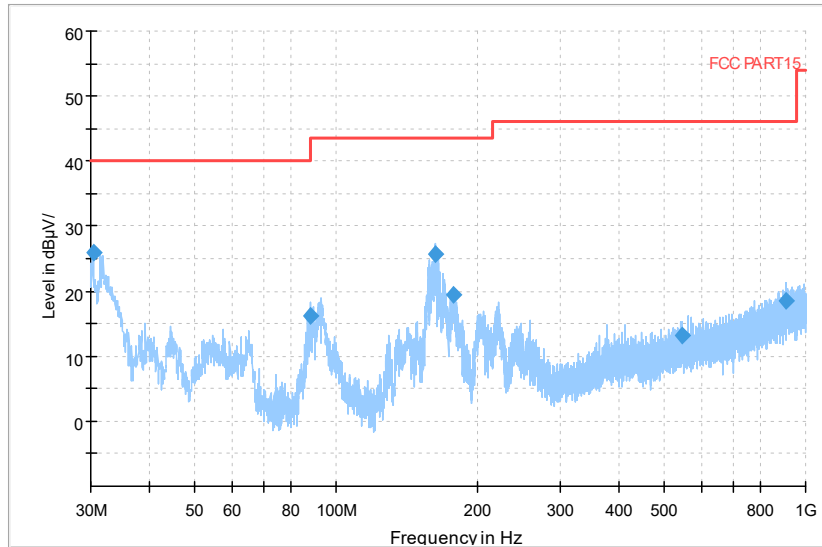

Frequency Range: 1GHz -6GHz
Detector: Av mode and PK mode
Test Mode: 802.11ac(VHT20)

Full Spectrum

◆ Preview Result 2-AVG ◆ Preview Result 1-PK+ * Critical_Freqs AVG
* Critical_Freqs PK+ ◆ Final_Result AVG - - - AV54

Frequency Range: 6GHz -18GHz
Detector: Av mode and PK mode
Test Mode: 802.11ac(VHT20)

Full Spectrum

◆ Preview Result 2-AVG ◆ Preview Result 1-PK+ * Critical_Freqs AVG
* Critical_Freqs PK+ ◆ Final_Result AVG - - - AV54

Frequency Range: 18GHz -40GHz
Detector: Av mode and PK mode
Test Mode: 802.11ac(VHT20)

Carrier frequency (MHz): 5700
Channel No.:140

Full Spectrum

Preview Result 1-PK+ FCC PART15 Final_Result QPK

Frequency Range: 30MHz -1GHz
Detector: QP mode
Test Mode: 802.11a