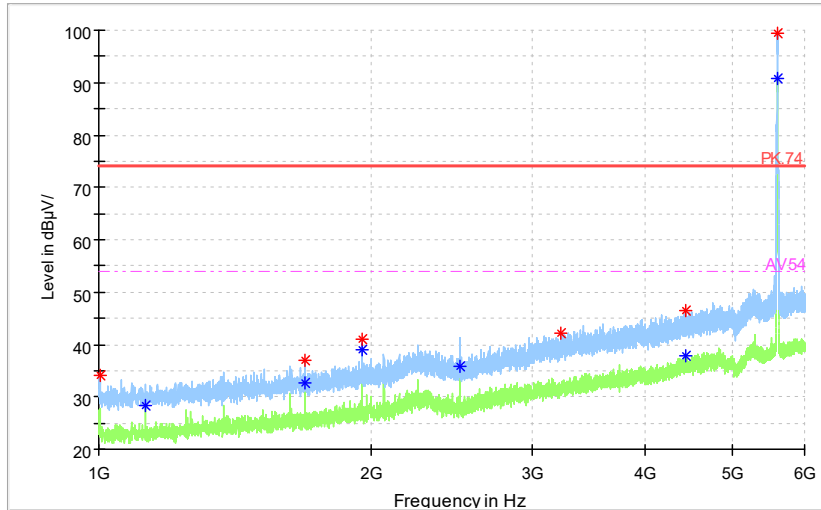

Full Spectrum

— Preview Result 2-AVG — Preview Result 1-PK+ * Critical_Freqs AVG
* Critical_Freqs PK+ — PK.74 ◆ Final_Result PK+ - - - AV54
◆ Final_Result AVG

Frequency Range: 18GHz -40GHz
Detector: Av mode and PK mode
Test Mode: 802.11ac(VHT20)

Carrier frequency (MHz): 5600
Channel No.:120

Full Spectrum

Preview Result 1-PK+ FCC PART15 Final_Result QPK

Frequency Range: 30MHz -1GHz
Detector: QP mode
Test Mode: 802.11a

Full Spectrum

Preview Result 2-AVG Preview Result 1-PK+ Critical_Freqs AVG
Critical_Freqs PK+ PK.74 AV54
Final_Result PK+ Final_ResultAVG

Frequency Range: 1GHz -6GHz
Detector: Av mode and PK mode
Modulation type: 802.11a

Full Spectrum

◆ Preview Result 2-AVG ◆ Preview Result 1-PK+ * Critical_Freqs AVG
* Critical_Freqs PK+ ◆ Final_Result AVG - - - AV54
◆ Final_Result PK+