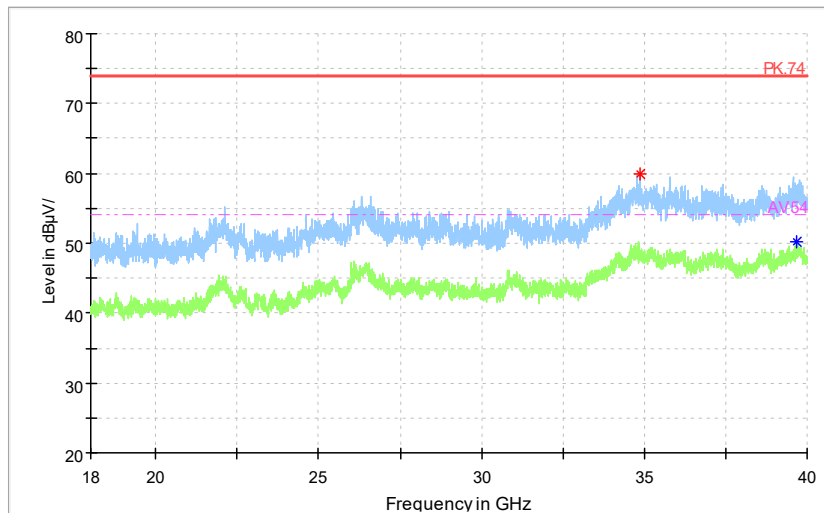

Full Spectrum

— Preview Result 2-AVG   — Preview Result 1-PK+   * Critical_Freqs AVG
* Critical_Freqs PK+   — PK.74   ◆ Final_Result PK+   - - - AV54
◆ Final_Result AVG

Frequency Range: 18GHz -40GHz
Detector: Av mode and PK mode
Test Mode: 802.11ac(VHT20)