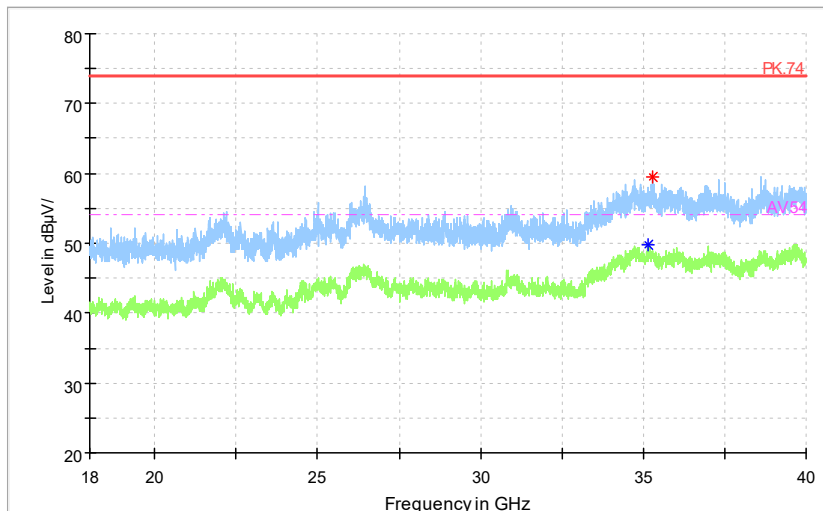

Frequency Range: 1GHz -6GHz
Detector: Av mode and PK mode
Test Mode: 802.11ac(VHT40)

Full Spectrum

— Preview Result 2-AVG — Preview Result 1-PK+ * Critical_Freqs AVG
* Critical_Freqs PK+ — PK.74 ◆ Final_Result AVG
◆ Final_Result PK+ ◆ Final_Result AVG - - - - - AV54

Frequency Range: 6GHz -18GHz
Detector: Av mode and PK mode
Test Mode: 802.11ac(VHT40)

Full Spectrum

— Preview Result 2-AVG — Preview Result 1-PK+ * Critical_Freqs AVG
* Critical_Freqs PK+ — PK.74 ◆ Final_Result AVG
◆ Final_Result PK+ ◆ Final_Result AVG - - - - - AV54