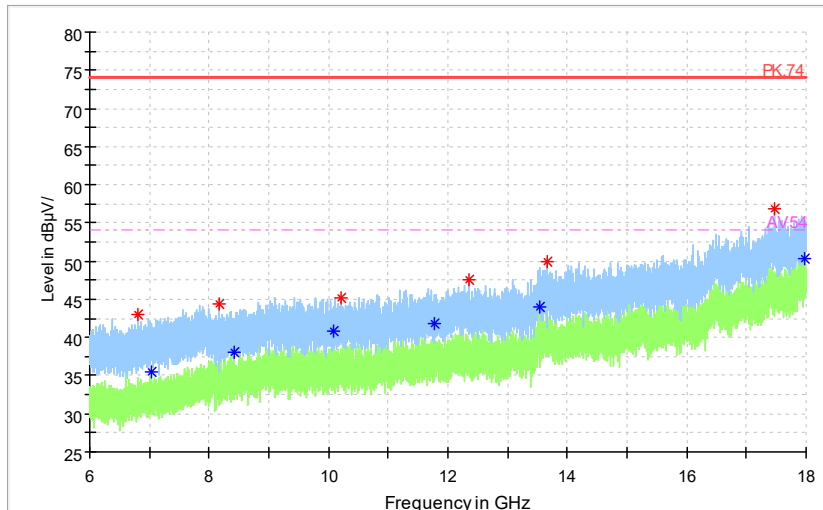

Full Spectrum

◆ Preview Result 2-AVG — Preview Result 1-PK+ * Critical_Freqs AVG
* Critical_Freqs PK+ — PK.74 - - - AV54
◆ Final_Result PK+ ◆ Final_ResultAVG

Frequency Range: 18GHz -40GHz
Detector: Av mode and PK mode
Modulation type: 802.11a

Full Spectrum

— Preview Result 1-PK+ — FCC PART15 ◆ Final_Result QPK

Frequency Range: 30MHz -1GHz
Detector: QP mode
Test Mode: 802.11n(HT20)

Full Spectrum

◆ Preview Result 2-AVG ◆ Preview Result 1-PK+ * Critical_Freqs AVG
* Critical_Freqs PK+ — PK.74 — AV54
◆ Final_Result PK+ ◆ Final_Result AVG

Frequency Range: 1GHz -6GHz
Detector: Av mode and PK mode
Modulation type: 802.11n(HT20)

Full Spectrum

◆ Preview Result 2-AVG ◆ Preview Result 1-PK+ * Critical_Freqs AVG
* Critical_Freqs PK+ — PK.74 - - - AV54
◆ Final_Result PK+ ◆ Final_ResultAVG