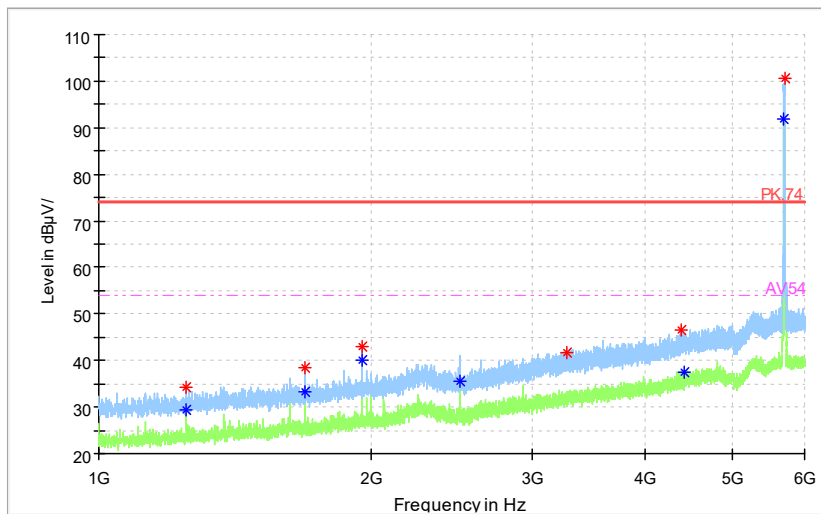

Full Spectrum

Preview Result 2-AVG   Preview Result 1-PK+   Critical_Freqs AVG
Critical_Freqs PK+   PK.74   AV.54
Final_Result PK+   Final_Result AVG

Frequency Range: 1GHz -6GHz
Detector: Av mode and PK mode
Modulation type: 802.11n(HT20)