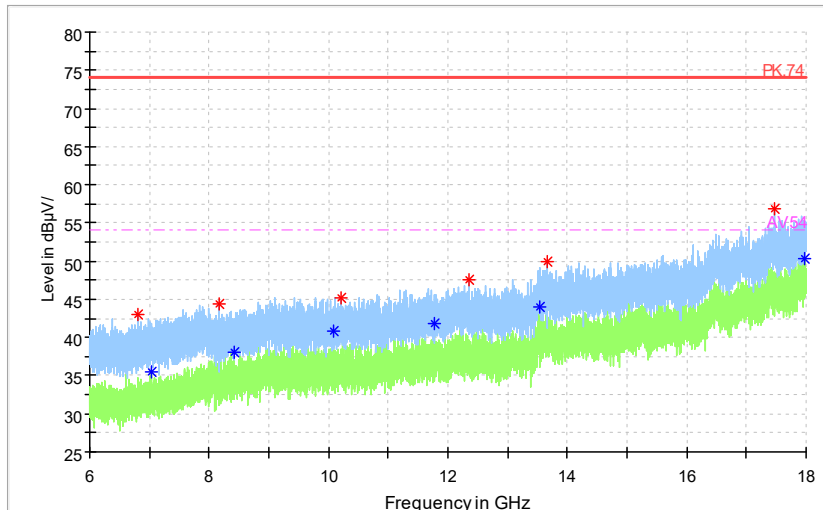

Full Spectrum

— Preview Result 2-AVG   — Preview Result 1-PK+   * Critical_Freqs AVG
* Critical_Freqs PK+   — PK.74   ◆ Final_Result AVG
◆ Final_Result PK+   - - - AV54

Frequency Range: 6GHz -18GHz
Detector: Av mode and PK mode
Test Mode: 802.11ac(VHT20)