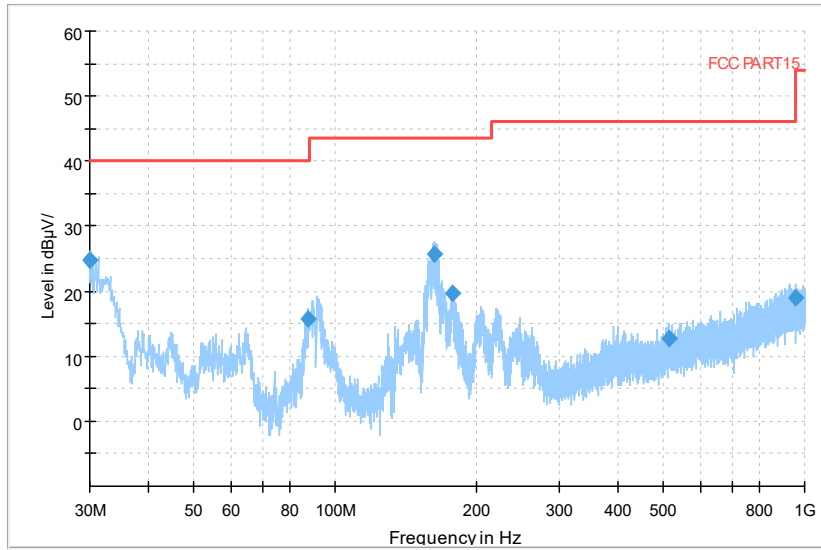

Carrier frequency (MHz): 5600
Channel No.:120

Full Spectrum

Preview Result 1-PK+   FCC PART15   Final_Result QPK

Frequency Range: 30MHz -1GHz
Detector: QP mode
Test Mode: 802.11a