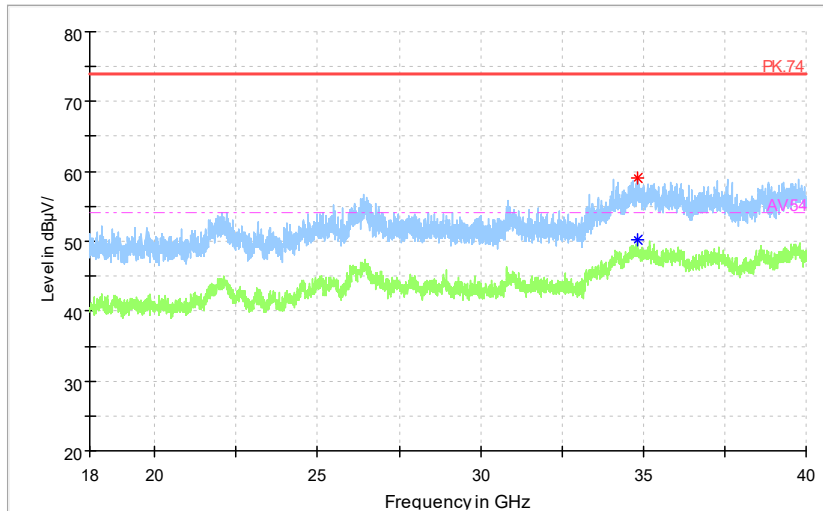

Full Spectrum

— Preview Result 2-AVG   — Preview Result 1-PK+   * Critical_Freqs AVG
* Critical_Freqs PK+   — PK.74   ◆ Final_Result AVG
◆ Final_Result PK+   - - - AV54

Frequency Range: 18GHz -40GHz
Detector: Av mode and PK mode
Test Mode: 802.11ac(VHT20)