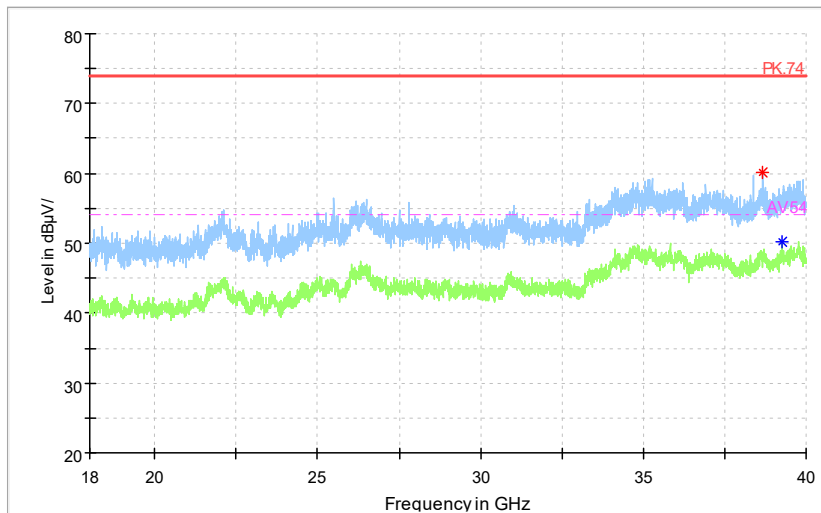

Frequency Range: 1GHz -6GHz
Detector: Av mode and PK mode
Test Mode: 802.11ac(VHT40)

Full Spectrum

◆ Preview Result 2-AVG ◆ Preview Result 1-PK+ * Critical_Freqs AVG
* Critical_Freqs PK+ ◆ Final_Result AVG - - - AV54

Frequency Range: 6GHz -18GHz
Detector: Av mode and PK mode
Test Mode: 802.11ac(VHT40)

Full Spectrum

◆ Preview Result 2-AVG ◆ Preview Result 1-PK+ * Critical_Freqs AVG
* Critical_Freqs PK+ ◆ Final_Result AVG - - - AV54