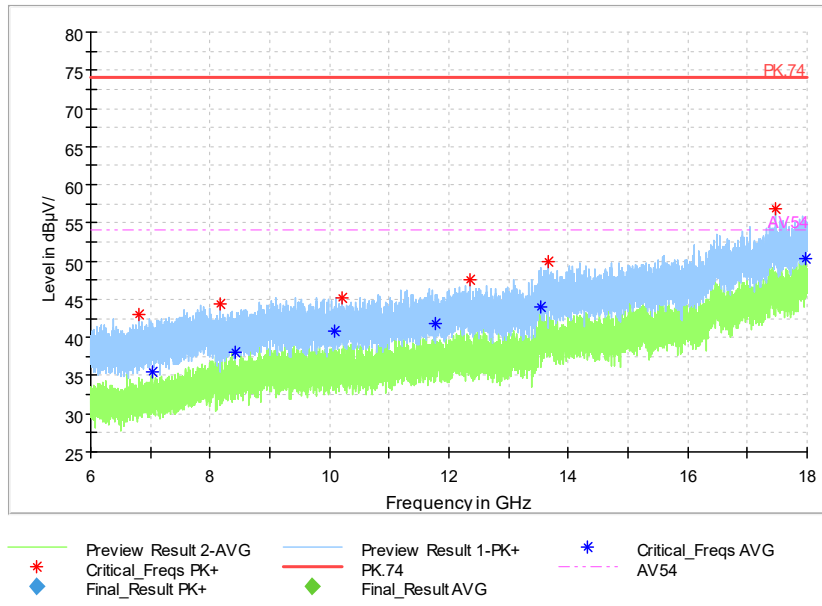

Frequency Range: 6GHz -18GHz
Detector: Av mode and PK mode
Test Mode: 802.11ac(VHT40)

Full Spectrum

◆ Preview Result 2-AVG ◆ Preview Result 1-PK+ * Critical_Freqs AVG
* Critical_Freqs PK+ ◆ Final_Result AVG - - - AV54

Frequency Range: 18GHz -40GHz
Detector: Av mode and PK mode
Test Mode: 802.11ac(VHT40)

Carrier frequency (MHz): 5310
Channel No.:62

Frequency Range: 30MHz -1GHz
Detector: QP mode
Test Mode: 802.11n(HT40)

Frequency Range: 1GHz -6GHz
Detector: Av mode and PK mode
Modulation type: 802.11n(HT40)

Full Spectrum

Frequency Range: 6GHz -18GHz
Detector: Av mode and PK mode
Modulation type: 802.11n(HT40)

Full Spectrum