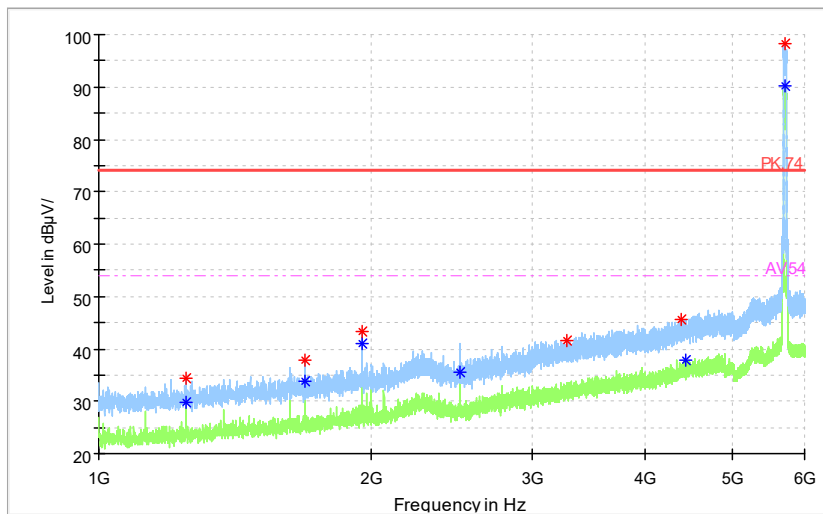

Full Spectrum

— Preview Result 2-AVG — Preview Result 1-PK+ * Critical_Freqs AVG
* Critical_Freqs PK+ — PK.74 ◆ Final_Result AVG
◆ Final_Result PK+ ◆ Final_Result AVG - - - - - AV54

Frequency Range: 6GHz -18GHz
Detector: Av mode and PK mode
Modulation type: 802.11n(HT40)

Full Spectrum

— Preview Result 2-AVG — Preview Result 1-PK+ * Critical_Freqs AVG
* Critical_Freqs PK+ — PK.74 ◆ Final_Result AVG
◆ Final_Result PK+ ◆ Final_Result AVG - - - - - AV54

Frequency Range: 18GHz -40GHz
Detector: Av mode and PK mode
Modulation type: 802.11n(HT40)

Full Spectrum

Preview Result 1-PK+ FCC PART15 Final_Result QPK

Frequency Range: 30MHz -1GHz
 Detector: QP mode
 Test Mode: 802.11ac(VHT40)

Full Spectrum

Preview Result 2-AVG Preview Result 1-PK+ Critical_Freqs AVG
 Critical_Freqs PK+ PK.74 AV54
 Final_Result PK+ Final_Result AVG