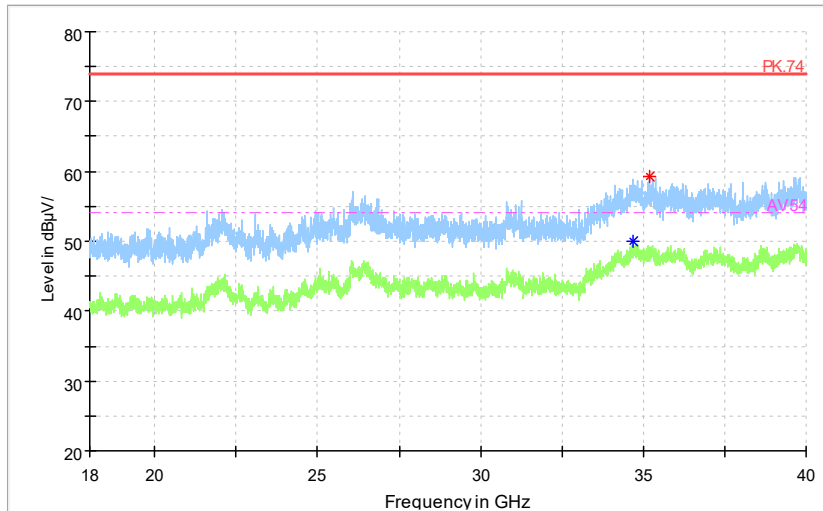

Full Spectrum

— Preview Result 2-AVG — Preview Result 1-PK+ * Critical_Freqs AVG
* Critical_Freqs PK+ — PK.74 - - - AV54
◆ Final_Result PK+ ◆ Final_ResultAVG

Frequency Range: 6GHz -18GHz
 Detector: Av mode and PK mode
 Test Mode: 802.11ac(VHT20)

Full Spectrum

— Preview Result 2-AVG — Preview Result 1-PK+ * Critical_Freqs AVG
* Critical_Freqs PK+ — PK.74 - - - AV54
◆ Final_Result PK+ ◆ Final_ResultAVG

Frequency Range: 18GHz -40GHz
 Detector: Av mode and PK mode
 Test Mode: 802.11ac(VHT20)