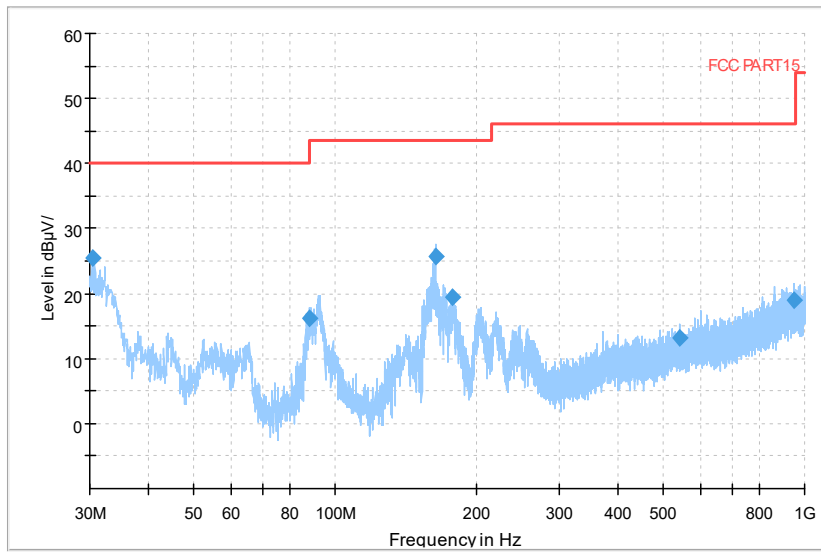

Full Spectrum

Preview Result 1-PK+   FCC PART15   Final_Result QPK

Frequency Range: 30MHz -1GHz
Detector: QP mode
Test Mode: 802.11ac(VHT20)