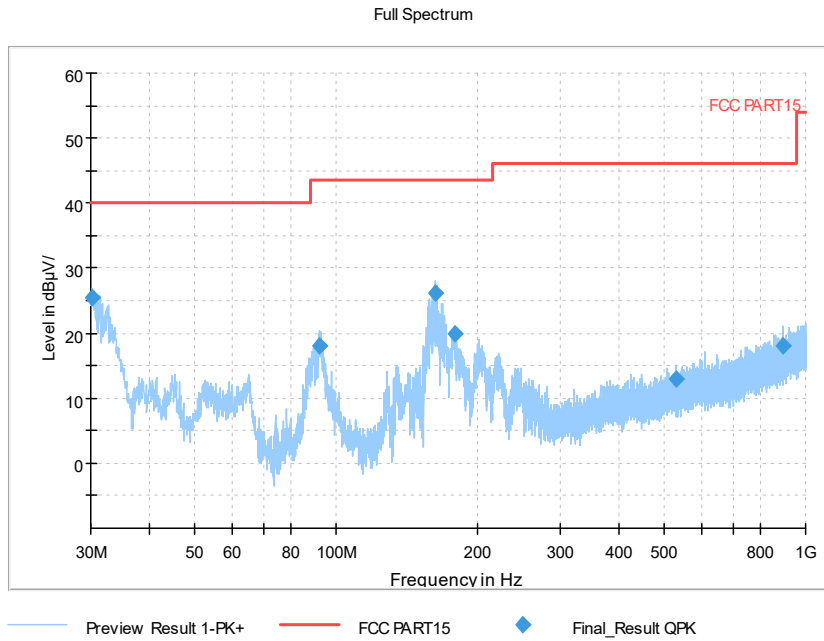

Carrier frequency (MHz): 5270
Channel No.:54

Frequency Range: 30MHz -1GHz
Detector: QP mode
Test Mode: 802.11n(HT40)