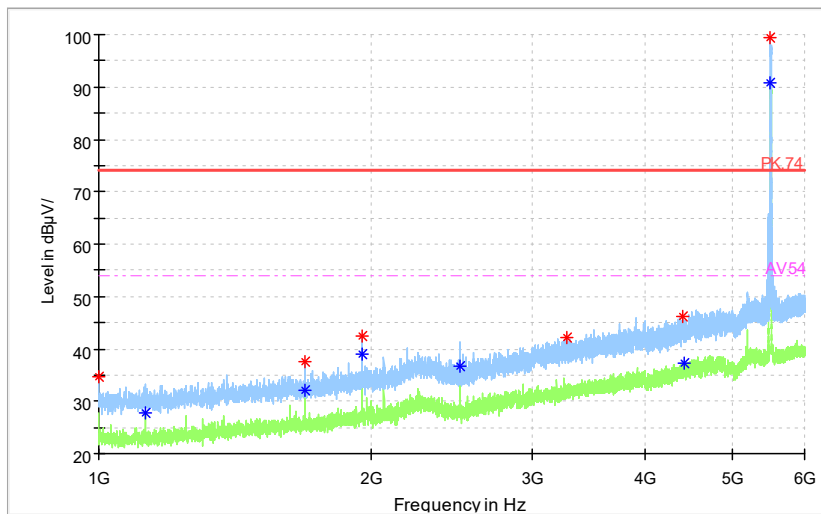

Frequency Range: 6GHz -18GHz
Detector: Av mode and PK mode
Modulation type: 802.11n(HT20)

Full Spectrum

◆ Preview Result 2-AVG ◆ Preview Result 1-PK+ * Critical_Freqs AVG
* Critical_Freqs PK+ — PK.74 - - - AV54
◆ Final_Result PK+ ◆ Final_ResultAVG

Frequency Range: 18GHz -40GHz
Detector: Av mode and PK mode
Modulation type: 802.11n(HT20)

Full Spectrum

Preview Result 1-PK+ FCC PART15 Final_Result QPK

Frequency Range: 30MHz -1GHz
Detector: QP mode
Test Mode: 802.11ac(VHT20)

Full Spectrum

Preview Result 2-AVG Preview Result 1-PK+ Critical_Freqs AVG
Critical_Freqs PK+ PK.74 AV54
Final_Result PK+ Final_Result AVG

Frequency Range: 1GHz -6GHz
Detector: Av mode and PK mode
Test Mode: 802.11ac(VHT20)