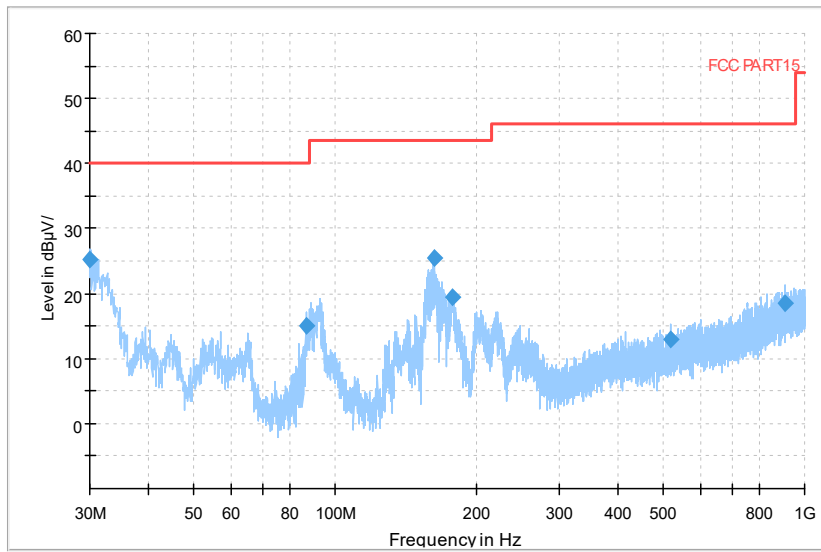

Full Spectrum

Preview Result 1-PK+   FCC PART15   Final_Result QPK

Frequency Range: 30MHz -1GHz
Detector: QP mode
Test Mode: 802.11ac(VHT40)