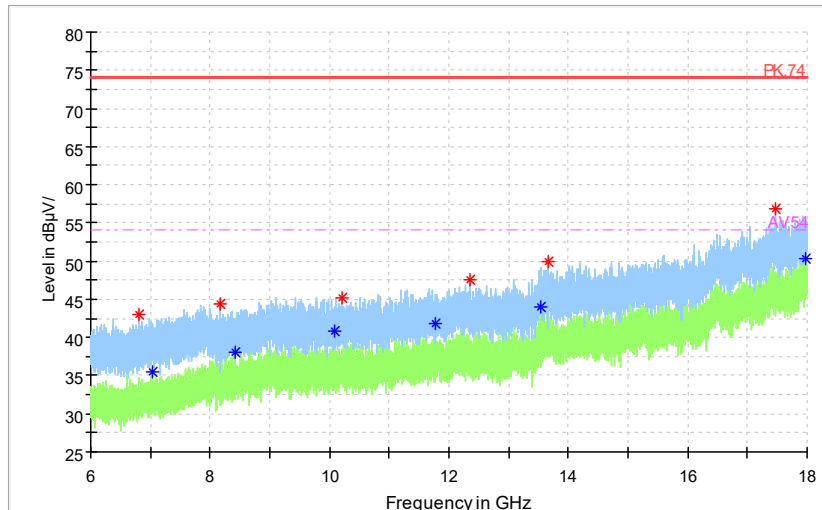

Full Spectrum

— Preview Result 2-AVG — Preview Result 1-PK+ * Critical_Freqs AVG
* Critical_Freqs PK+ — PK.74 ◆ Final_Result AVG
◆ Final_Result PK+ - - - AV54

Frequency Range: 18GHz -40GHz
Detector: Av mode and PK mode
Test Mode: 802.11ac(VHT40)

Carrier frequency (MHz): 5290
Channel No.:58

Full Spectrum

Preview Result 1-PK+ FCC PART 15 Final_Result QPK

Frequency Range: 30MHz -1GHz
Detector: QP mode
Test Mode: 802.11ac(VHT80)

Full Spectrum

Preview Result 2-AVG Critical_Freqs PK+ Final_Result PK+ Preview Result 1-PK+ PK.74 Final_Result AVG Critical_Freqs AVG AV54

Frequency Range: 1GHz -6GHz
Detector: Av mode and PK mode
Test Mode: 802.11ac(VHT80)

Full Spectrum

◆ Preview Result 2-AVG ◆ Preview Result 1-PK+ * Critical_Freqs AVG
* Critical_Freqs PK+ — PK.74 - - - AV54
◆ Final_Result PK+ ◆ Final_ResultAVG