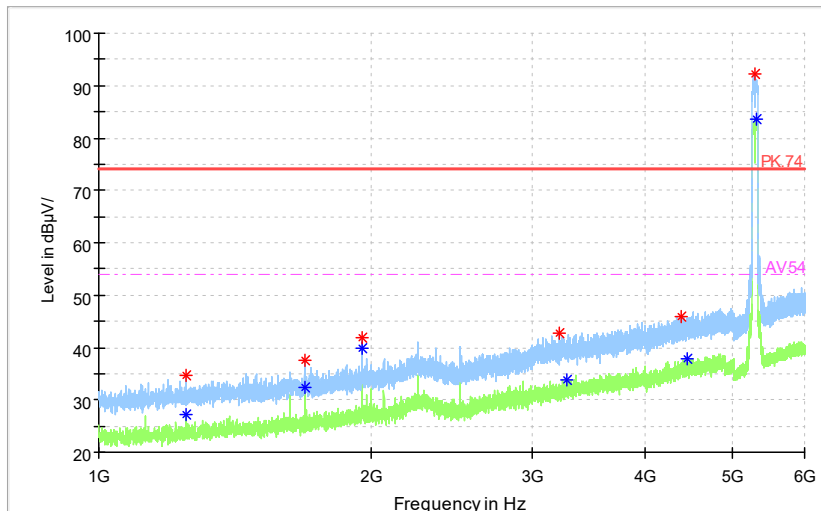

Full Spectrum

— Preview Result 2-AVG — Preview Result 1-PK+ * Critical_Freqs AVG
* Critical_Freqs PK+ — PK.74 ◆ Final_Result AVG
◆ Final_Result PK+ - - - AV54

Frequency Range: 18GHz -40GHz
Detector: Av mode and PK mode
Test Mode: 802.11ac(VHT40)

Carrier frequency (MHz): 5290
Channel No.:58

Full Spectrum

Preview Result 1-PK+ FCC PART 15 Final_Result QPK

Frequency Range: 30MHz -1GHz
Detector: QP mode
Test Mode: 802.11ac(VHT80)

Full Spectrum

Preview Result 2-AVG Critical_Freqs PK+ Final_Result PK+ Preview Result 1-PK+ PK.74 Final_Result AVG Critical_Freqs AVG AV54

Frequency Range: 1GHz -6GHz
Detector: Av mode and PK mode
Test Mode: 802.11ac(VHT80)

Full Spectrum

◆ Preview Result 2-AVG ◆ Preview Result 1-PK+ * Critical_Freqs AVG
* Critical_Freqs PK+ — PK.74 - - - AV54
◆ Final_Result PK+ ◆ Final_ResultAVG