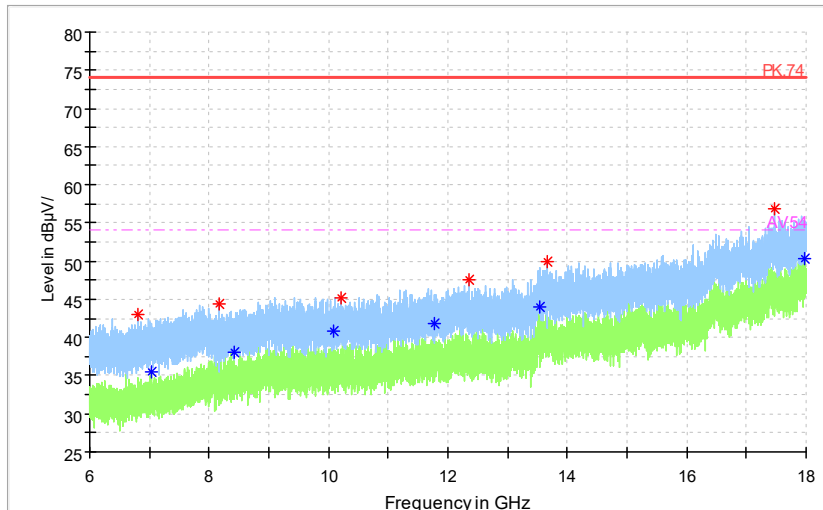

Full Spectrum

◆ Preview Result 2-AVG   ◆ Preview Result 1-PK+   * Critical_Freqs AVG
* Critical_Freqs PK+   ◆ Final_Result AVG   - - - AV54
◆ Final_Result PK+

Frequency Range: 6GHz -18GHz
Detector: Av mode and PK mode
Test Mode: 802.11ac(VHT40)