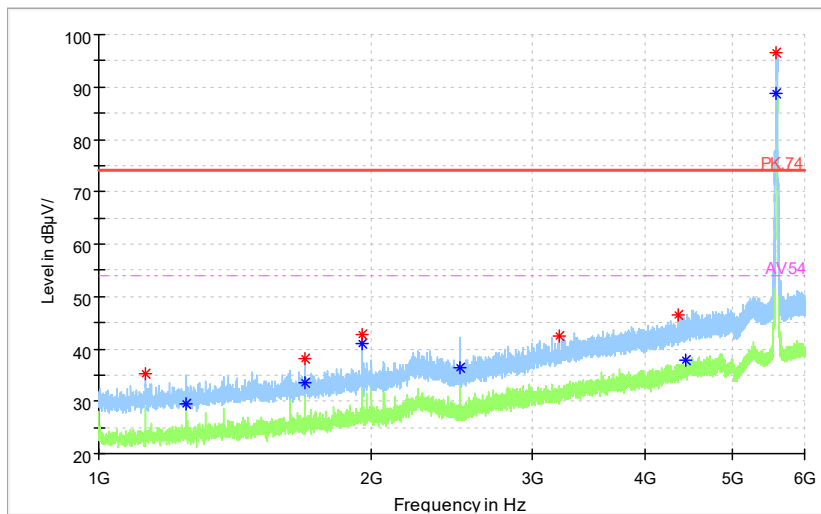

Full Spectrum

— Preview Result 2-AVG — Preview Result 1-PK+ * Critical_Freqs AVG
* Critical_Freqs PK+ — PK.74 ◆ Final_Result AVG
◆ Final_Result PK+ - - - AV54

Frequency Range: 6GHz -18GHz
Detector: Av mode and PK mode
Modulation type: 802.11n(HT40)

Full Spectrum

— Preview Result 2-AVG — Preview Result 1-PK+ * Critical_Freqs AVG
* Critical_Freqs PK+ — PK.74 ◆ Final_Result AVG
◆ Final_Result PK+ - - - AV54

Frequency Range: 18GHz -40GHz
Detector: Av mode and PK mode
Modulation type: 802.11n(HT40)

Full Spectrum

Preview Result 1-PK+ FCC PART15 Final_Result QPK

Frequency Range: 30MHz -1GHz
Detector: QP mode
Test Mode: 802.11ac(VHT40)

Full Spectrum

Preview Result 2-AVG Preview Result 1-PK+ Critical_Freqs AVG AV54
Critical_Freqs PK+ Final_Result PK+ Final_Result AVG