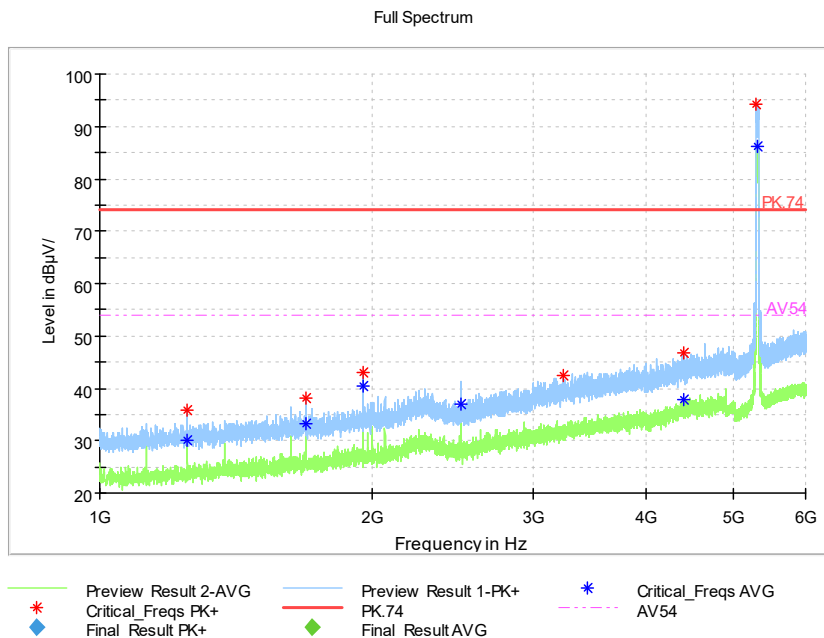

Frequency Range: 1GHz -6GHz
Detector: Av mode and PK mode
Modulation type: 802.11n(HT40)