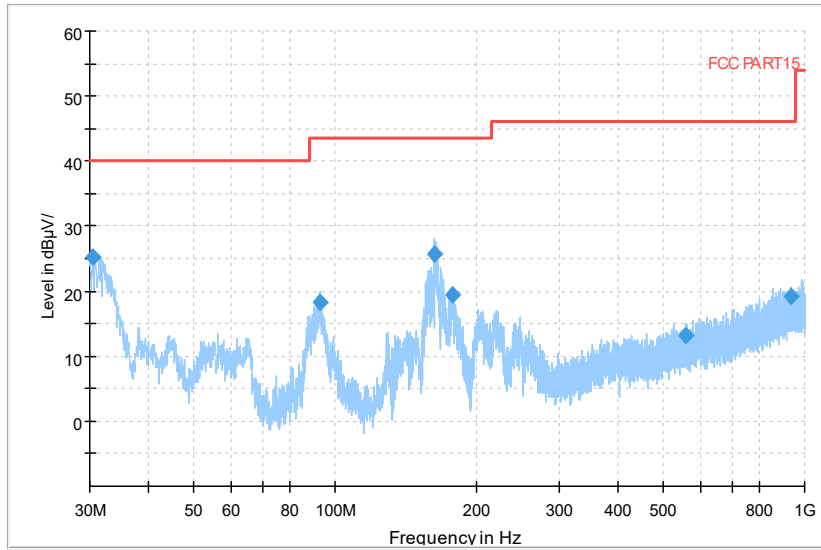

Carrier frequency (MHz): 5510
Channel No.:102

Full Spectrum

Preview Result 1-PK+   FCC PART15   Final_Result QPK

Frequency Range: 30MHz -1GHz
Detector: QP mode
Test Mode: 802.11n(HT40)