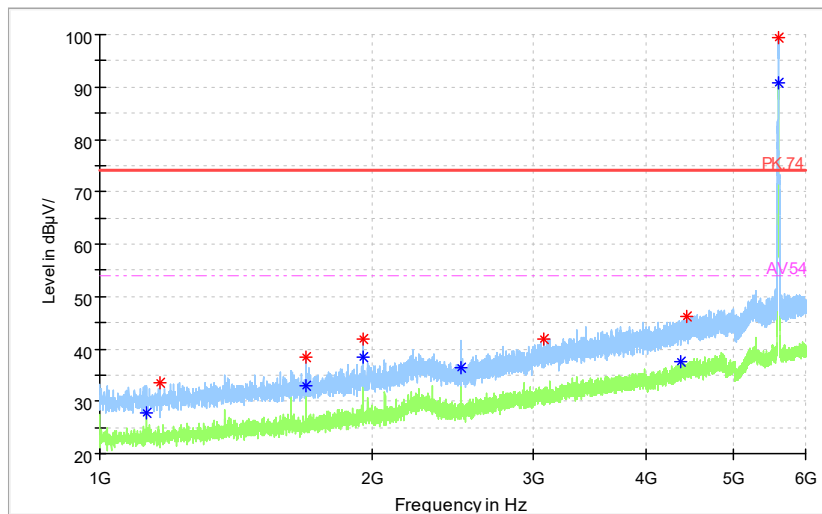

Full Spectrum

Preview Result 2-AVG   Preview Result 1-PK+   Critical_Freqs AVG
Critical_Freqs PK+   PK.74   AV54
Final_Result PK+   Final_Result AVG

Frequency Range: 1GHz -6GHz
Detector: Av mode and PK mode
Test Mode: 802.11ac(VHT20)