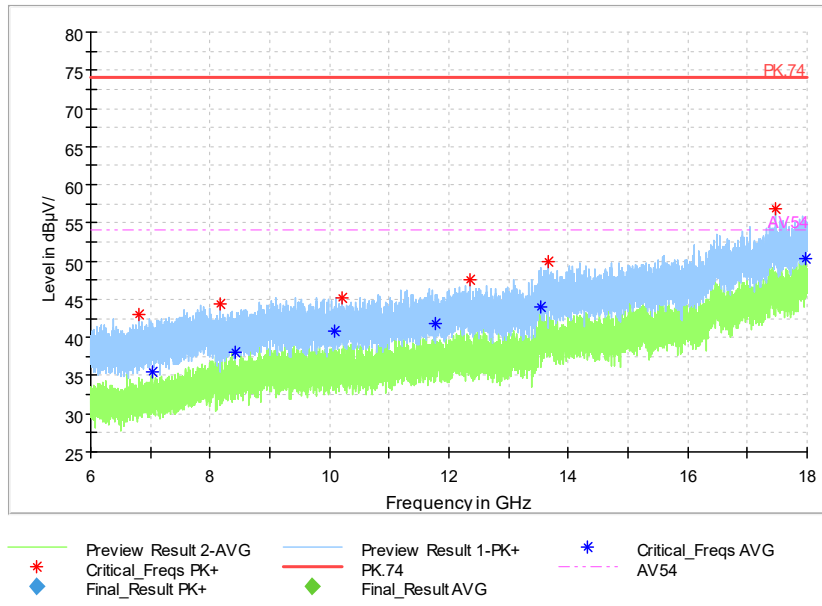

Full Spectrum

— Preview Result 2-AVG — Preview Result 1-PK+ * Critical_Freqs AVG
* Critical_Freqs PK+ — PK.74 ◆ Final_Result AVG
◆ Final_Result PK+ - - - AV54

Frequency Range: 18GHz -40GHz
Detector: Av mode and PK mode
Test Mode: 802.11ac(VHT20)

Carrier frequency (MHz): 5510
Channel No.:102

Full Spectrum

Preview Result 1-PK+ FCC PART15 Final_Result QPK

Frequency Range: 30MHz -1GHz
Detector: QP mode
Test Mode: 802.11n(HT40)

Full Spectrum

Preview Result 2-AVG Preview Result 1-PK+ Critical_Freqs AVG
Critical_Freqs PK+ PK.74 AV54
Final_Result PK+ Final_ResultAVG

Frequency Range: 1GHz -6GHz
Detector: Av mode and PK mode
Modulation type: 802.11n(HT40)

Full Spectrum

Frequency Range: 6GHz -18GHz
Detector: Av mode and PK mode
Modulation type: 802.11n(HT40)

Full Spectrum