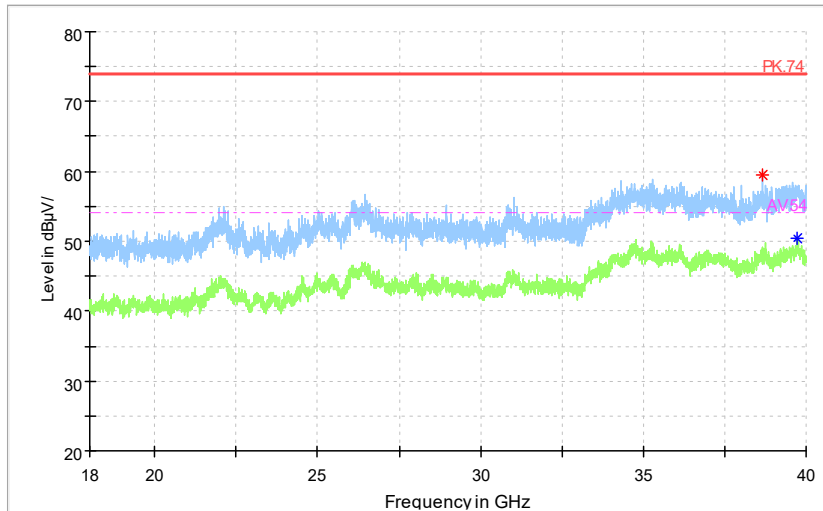

Full Spectrum

◆ Preview Result 2-AVG   ◆ Preview Result 1-PK+   * Critical_Freqs AVG
* Critical_Freqs PK+   ◆ Final_Result AVG   - - - AV54
◆ Final_Result PK+

Frequency Range: 18GHz -40GHz
Detector: Av mode and PK mode
Test Mode: 802.11ac(VHT40)