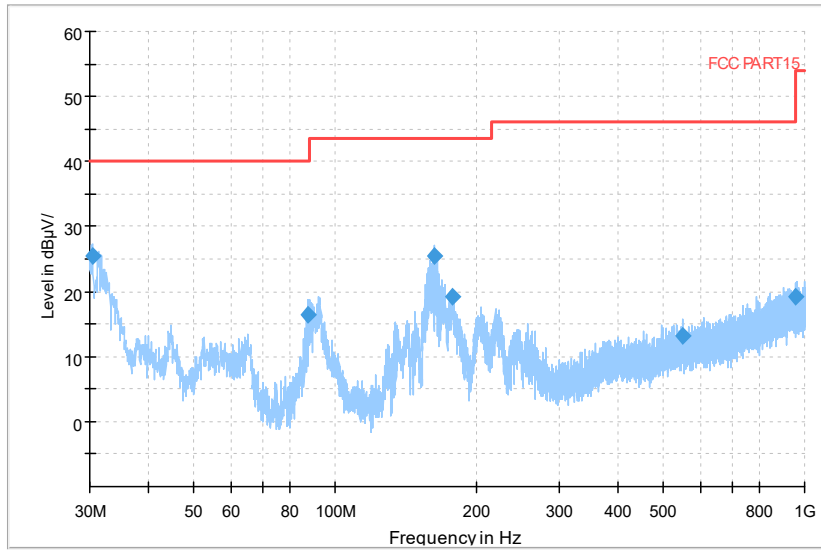

Full Spectrum

Preview Result 1-PK+   FCC PART15   Final_Result QPK

Frequency Range: 30MHz -1GHz
Detector: QP mode
Test Mode: 802.11ac(VHT40)