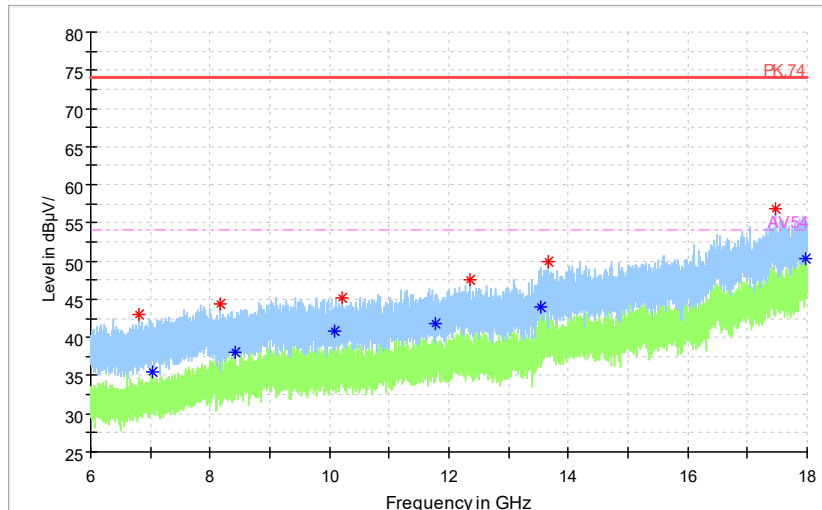

Full Spectrum

— Preview Result 2-AVG   — Preview Result 1-PK+   * Critical_Freqs AVG
* Critical_Freqs PK+   — PK.74   ◆ Final_Result AVG
◆ Final_Result PK+   ◆ Final_Result AVG   - - - - - AV54

Frequency Range: 6GHz -18GHz
Detector: Av mode and PK mode
Modulation type: 802.11n(HT20)