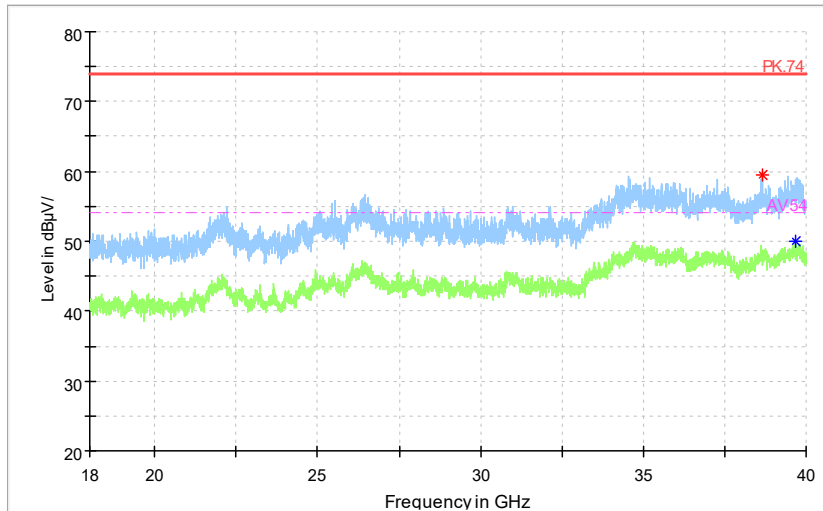

Full Spectrum

◆ Preview Result 2-AVG   ◆ Preview Result 1-PK+   * Critical_Freqs AVG
* Critical_Freqs PK+   — PK.74   - - - AV54
◆ Final_Result PK+   ◆ Final_ResultAVG

Frequency Range: 18GHz -40GHz
Detector: Av mode and PK mode
Modulation type: 802.11n(HT40)