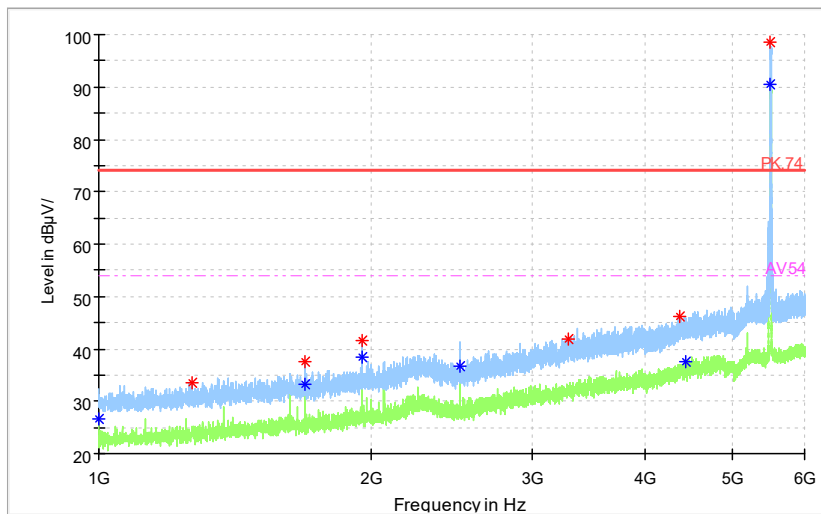

Full Spectrum

◆ Preview Result 2-AVG   ◆ Preview Result 1-PK+   * Critical_Freqs AVG
* Critical_Freqs PK+   — PK.74   — AV54
◆ Final_Result PK+   ◆ Final_Result AVG

Frequency Range: 1GHz -6GHz
Detector: Av mode and PK mode
Modulation type: 802.11n(HT20)