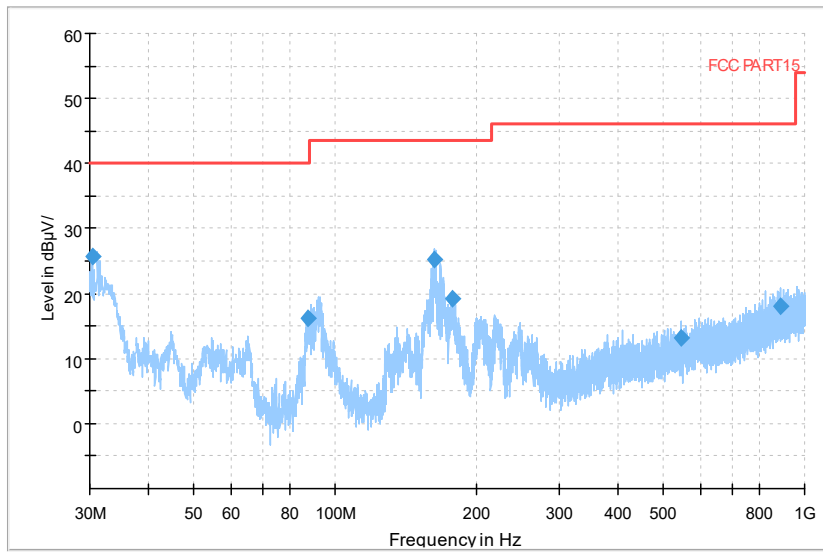

Full Spectrum

Preview Result 1-PK+   FCC PART15   Final_Result QPK

Frequency Range: 30MHz -1GHz
Detector: QP mode
Test Mode: 802.11ac(VHT40)