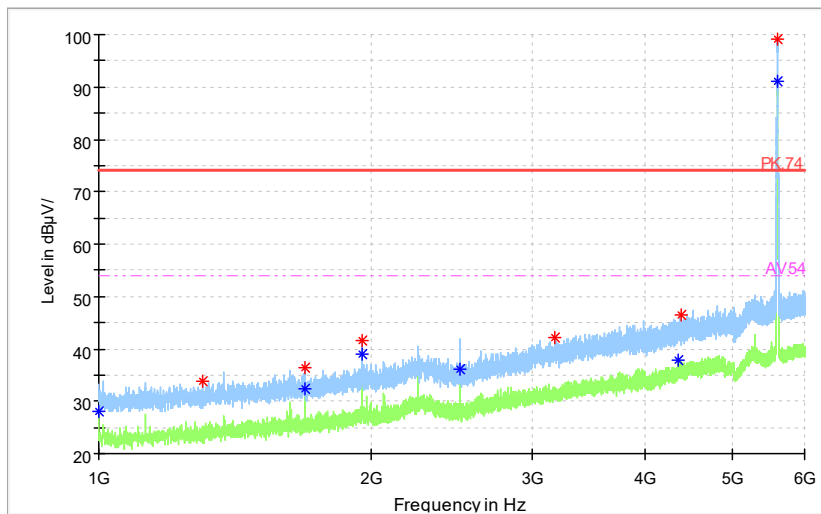

Frequency Range: 6GHz -18GHz
Detector: Av mode and PK mode
Modulation type: 802.11a

Full Spectrum

◆ Preview Result 2-AVG ◆ Preview Result 1-PK+ * Critical_Freqs AVG
* Critical_Freqs PK+ ◆ Final_Result AVG - - - AV54
◆ Final_Result PK+

Frequency Range: 18GHz -40GHz
Detector: Av mode and PK mode
Modulation type: 802.11a

Full Spectrum

Preview Result 1-PK+ FCC PART15 Final_Result QPK

Frequency Range: 30MHz -1GHz
Detector: QP mode
Test Mode: 802.11n(HT20)

Full Spectrum

Preview Result 2-AVG Preview Result 1-PK+ Critical_Freqs AVG
Critical_Freqs PK+ PK.74 AV54
Final_Result PK+ Final_Result AVG

Frequency Range: 1GHz -6GHz
Detector: Av mode and PK mode
Modulation type: 802.11n(HT20)