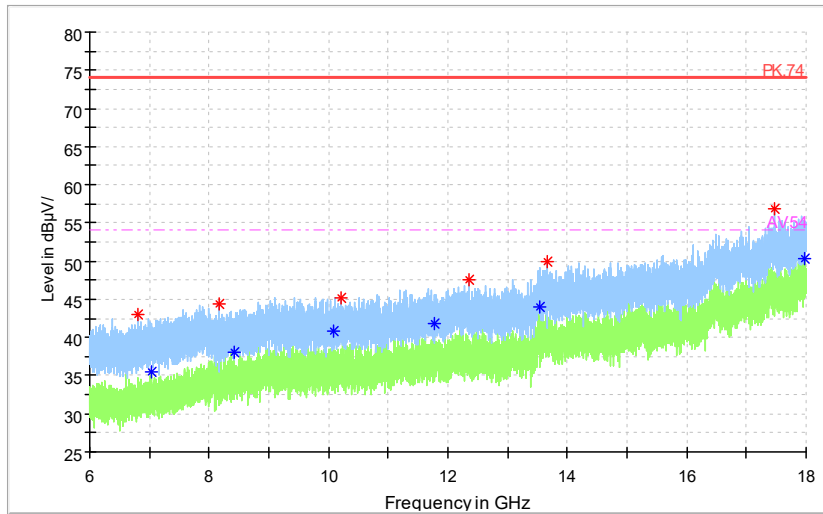

Full Spectrum

◆ Preview Result 2-AVG ◆ Preview Result 1-PK+ * Critical_Freqs AVG
◆ Critical_Freqs PK+ ◆ PK.74 ◆ AV54
◆ Final_Result PK+ ◆ Final_ResultAVG

Frequency Range: 18GHz -40GHz
Detector: Av mode and PK mode
Modulation type: 802.11a

Full Spectrum

Preview Result 1-PK+ FCC PART15 Final_Result QPK

Frequency Range: 30MHz -1GHz
Detector: QP mode
Test Mode: 802.11n(HT20)

Full Spectrum

Preview Result 2-AVG Preview Result 1-PK+ Critical_Freqs AVG
Critical_Freqs PK+ PK.74 AV.54
Final_Result PK+ Final_Result AVG

Frequency Range: 1GHz -6GHz
Detector: Av mode and PK mode
Modulation type: 802.11n(HT20)

Full Spectrum

— Preview Result 2-AVG — Preview Result 1-PK+ * Critical_Freqs AVG
* Critical_Freqs PK+ — PK.74 ◆ Final_Result AVG
◆ Final_Result PK+ - - - AV54