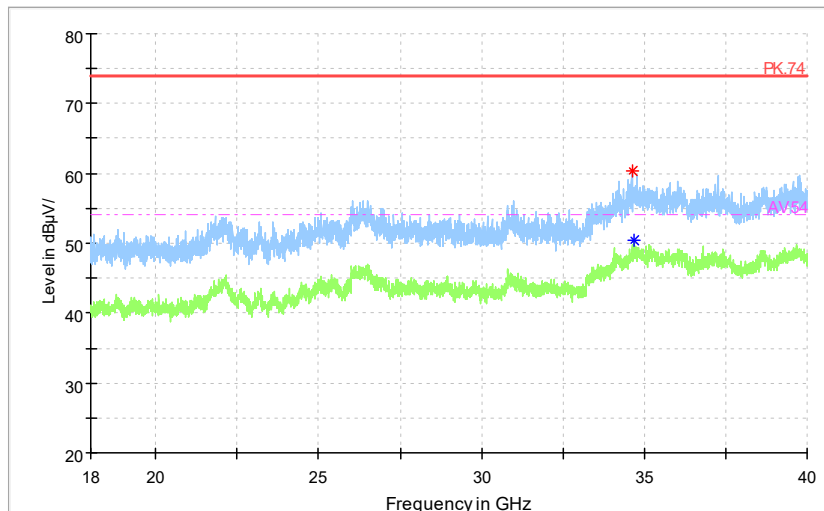

Full Spectrum

— Preview Result 2-AVG   — Preview Result 1-PK+   * Critical_Freqs AVG
* Critical_Freqs PK+   — PK.74   ◆ Final_Result AVG
◆ Final_Result PK+   - - - AV54

Frequency Range: 18GHz -40GHz
Detector: Av mode and PK mode
Test Mode: 802.11ac(VHT40)