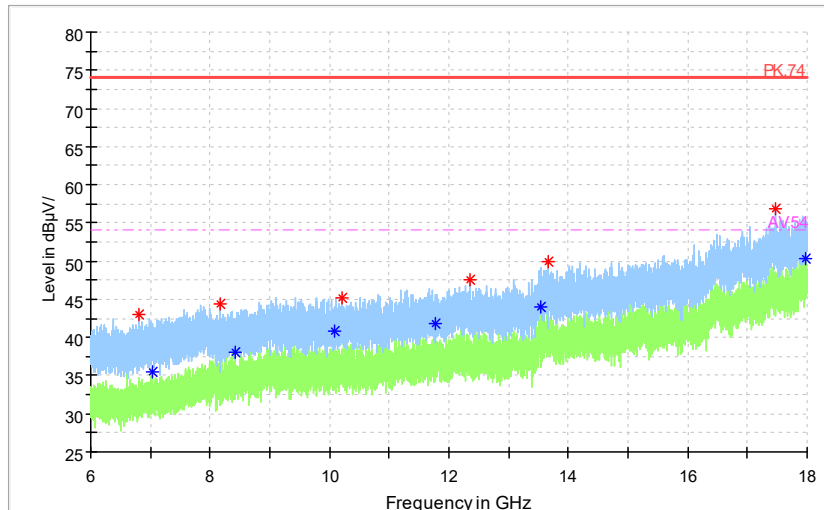

Full Spectrum

— Preview Result 2-AVG   — Preview Result 1-PK+   * Critical_Freqs AVG
* Critical_Freqs PK+   — PK.74   ◆ Final_Result PK+   - - - AV54
◆ Final_Result AVG

Frequency Range: 6GHz -18GHz
Detector: Av mode and PK mode
Test Mode: 802.11ac(VHT20)