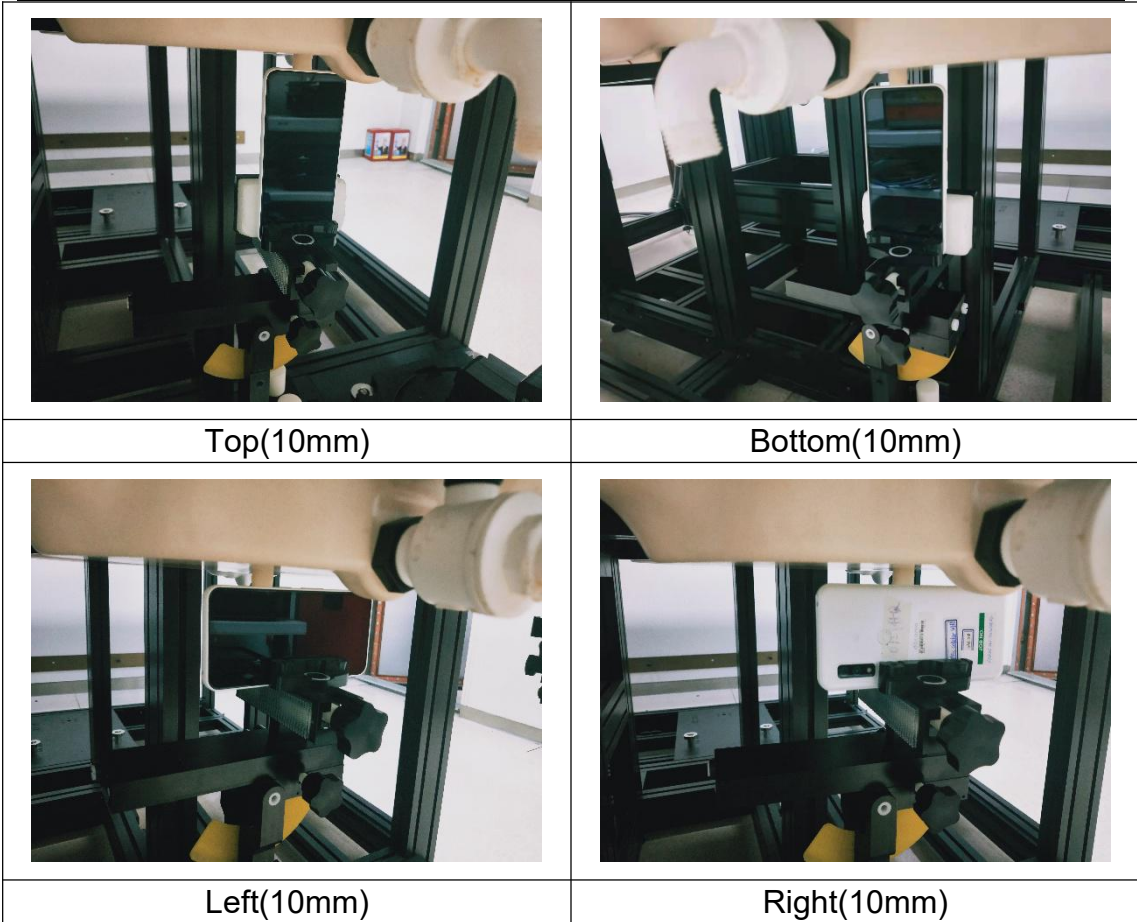

SETUP PHOTOGRAPH

Left Cheek

Left Tilt

Right Cheek

Right Tilt

Back(10mm)

Front(10mm)

Note: The thickness of the EUT is 9.44mm.