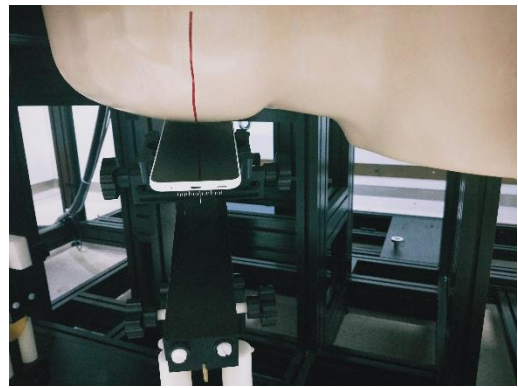

SETUP PHOTOGRAPH

Left Cheek

Left Tilt

Right Cheek

Right Tilt

Back(10mm)

Front(10mm)

Note: The thickness of the EUT is 9.44mm.