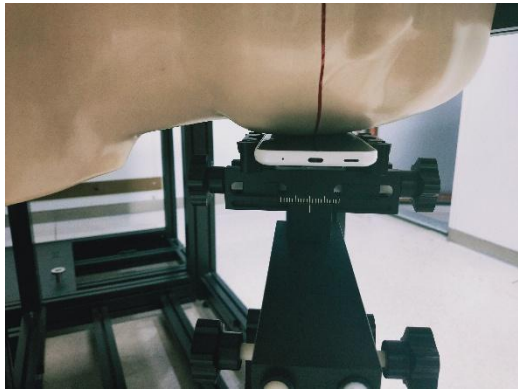

SETUP PHOTOGRAPH

Left Cheek

Left Tilt

Right Cheek

Right Tilt

Back(10mm)

Front(10mm)

Note: The thickness of the EUT is 9.44mm.