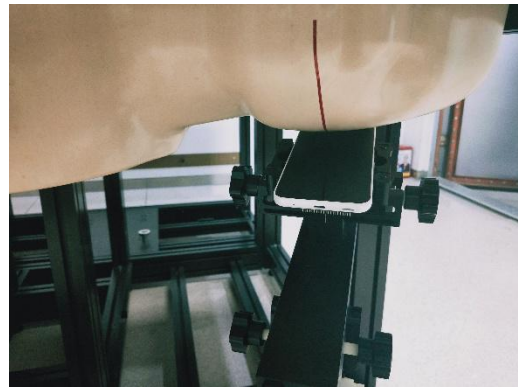

SETUP PHOTOGRAPH

Left Cheek

Left Tilt

Right Cheek

Right Tilt

Back(10mm)

Front(10mm)

Note: The thickness of the EUT is 9.44mm.