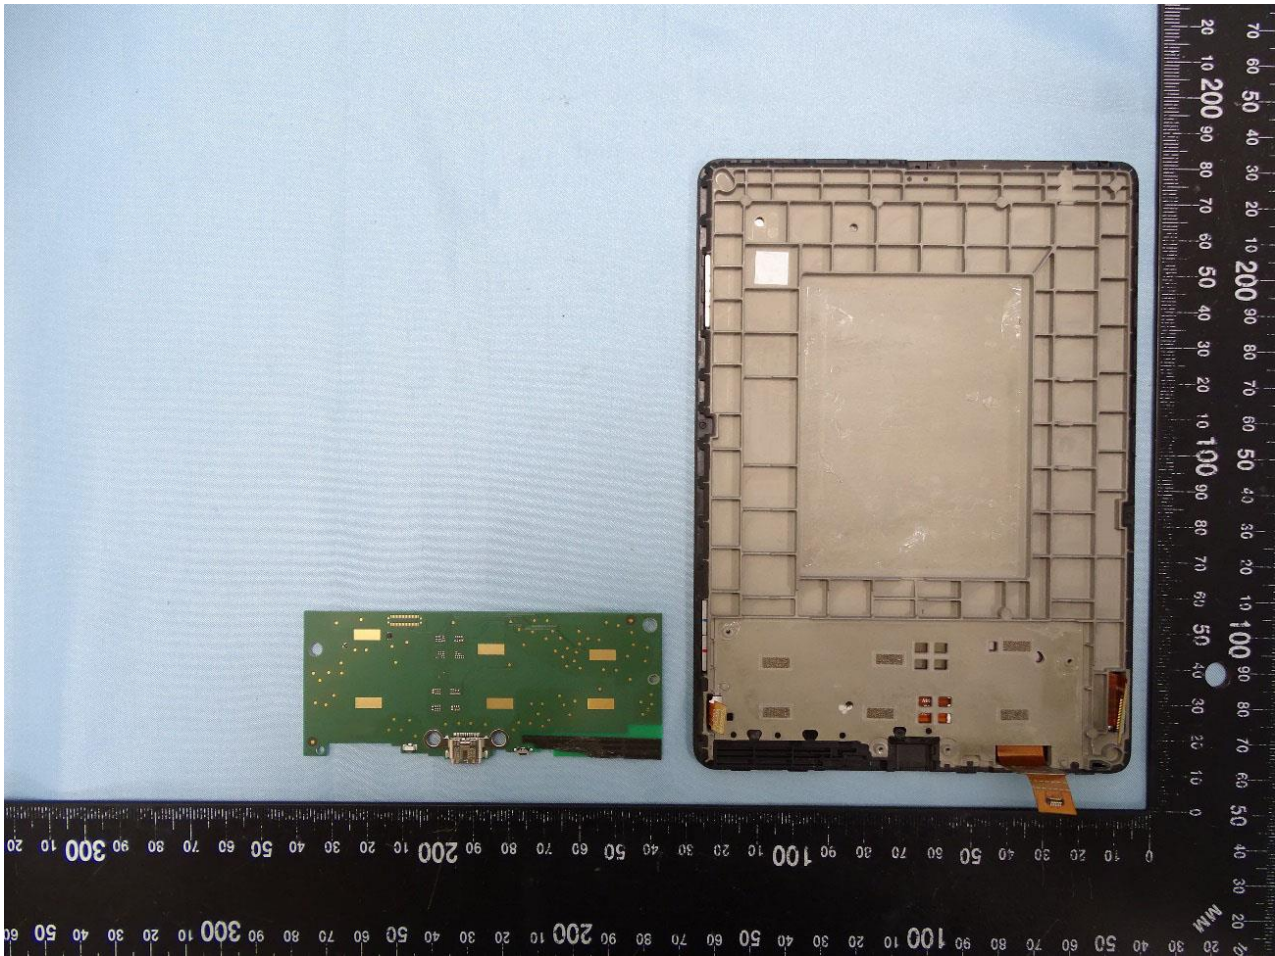

Internal Photograph of EUT

Model Name: M2L3EK

————THE END————