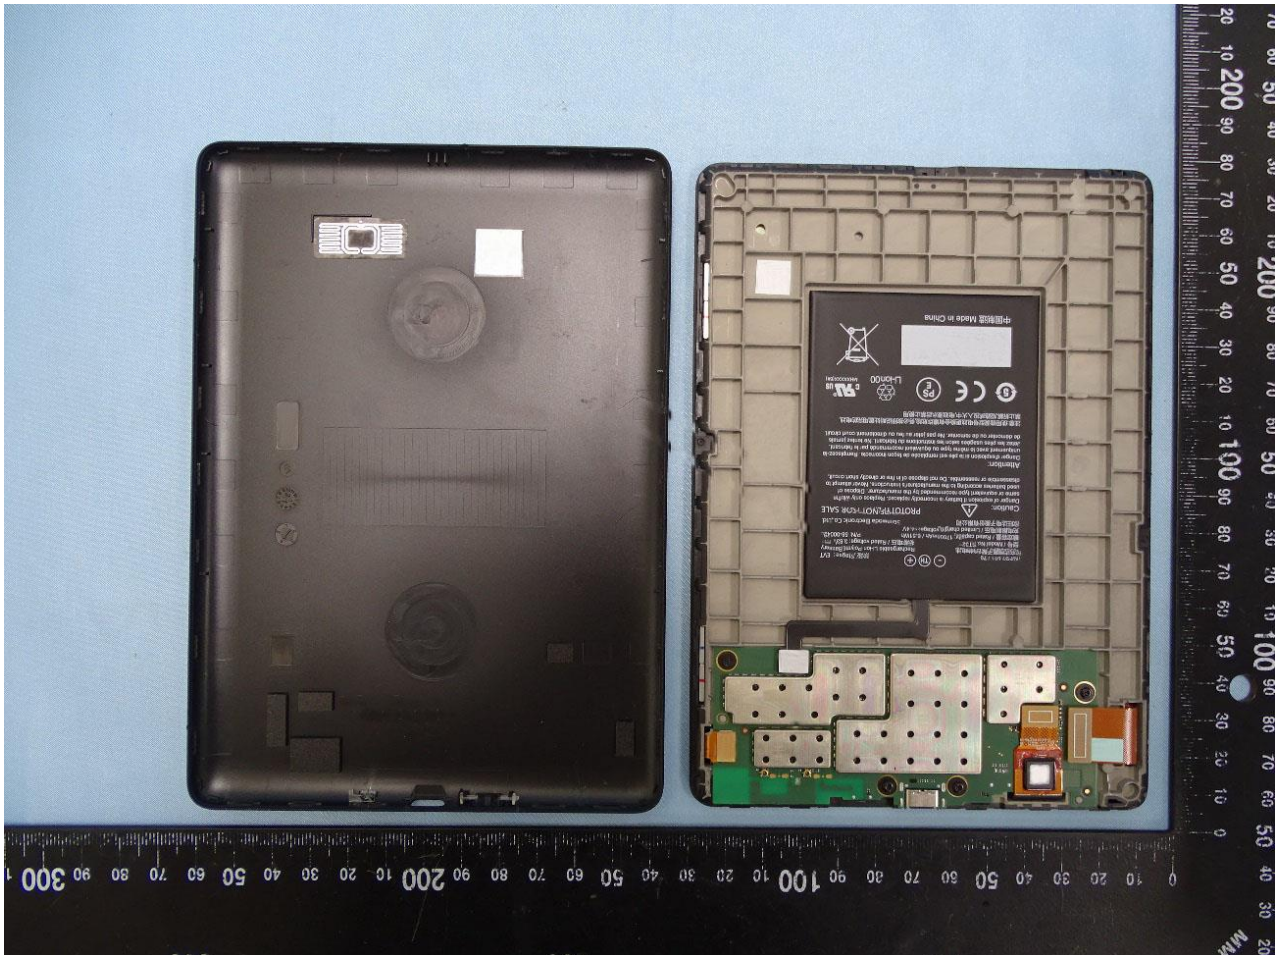

Internal Photograph of EUT

Model Name: M2L3EK

————THE END————