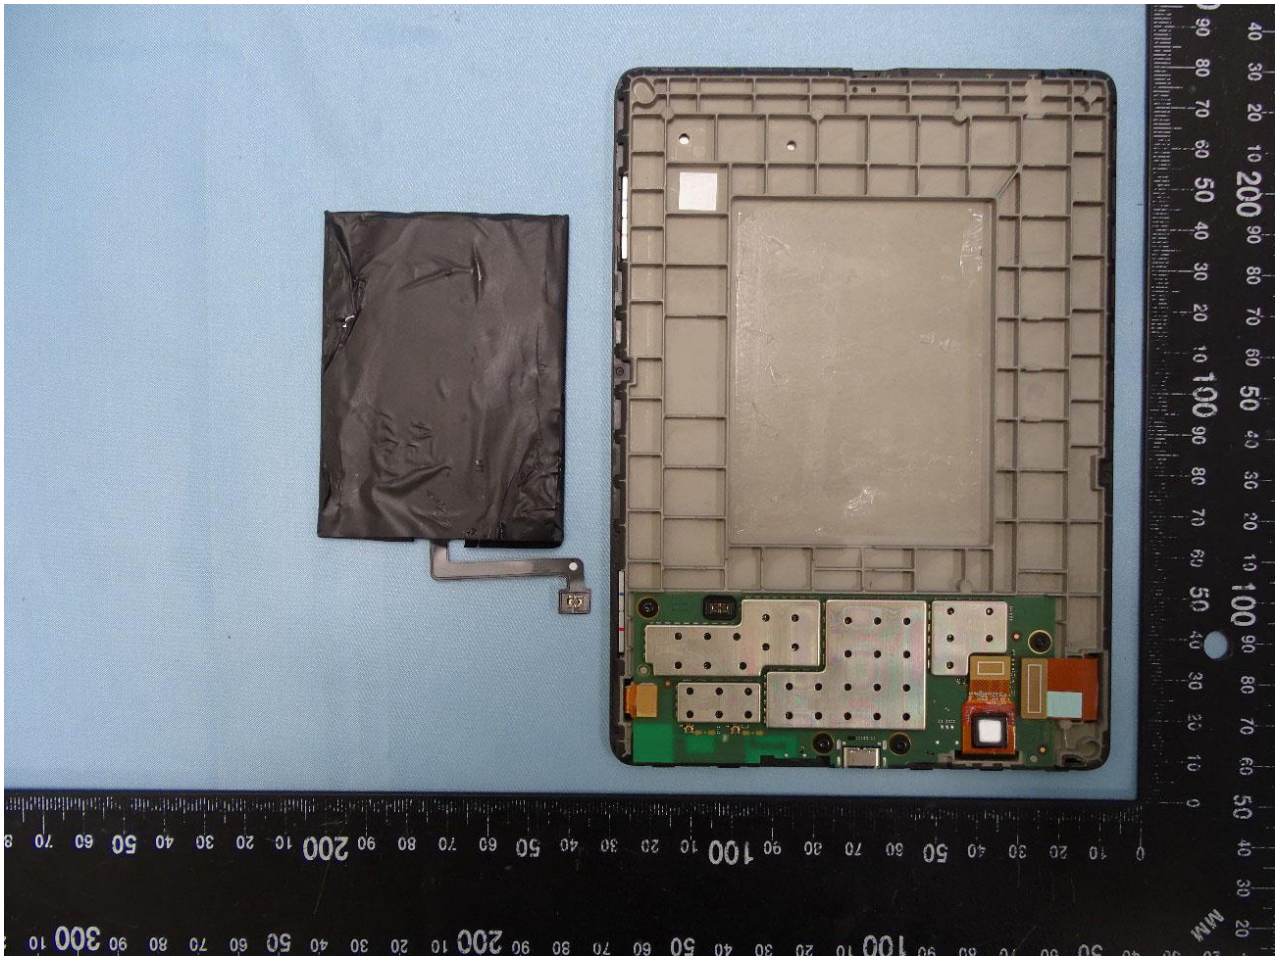

Internal Photograph of EUT

Model Name: M2L3EK

————THE END————