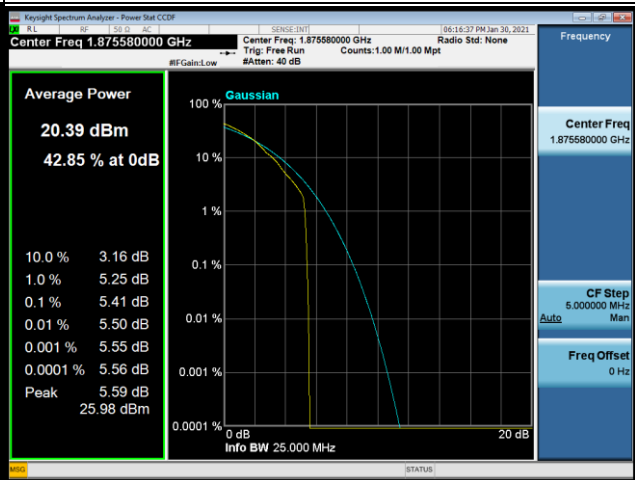

64QAM-18900