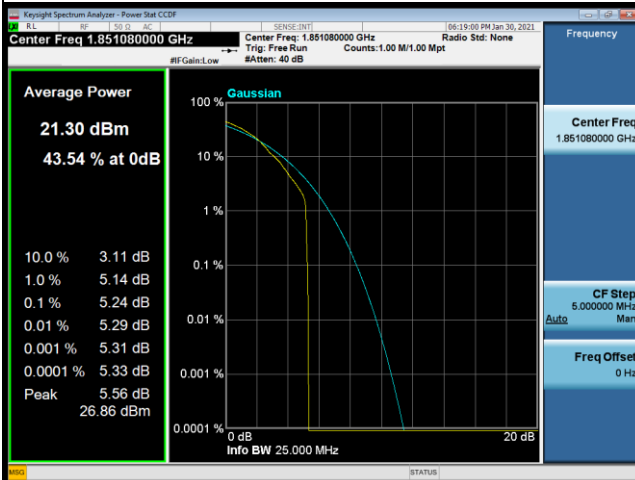

LTE Band 2_20M Spectrum Plot

64QAM-18700