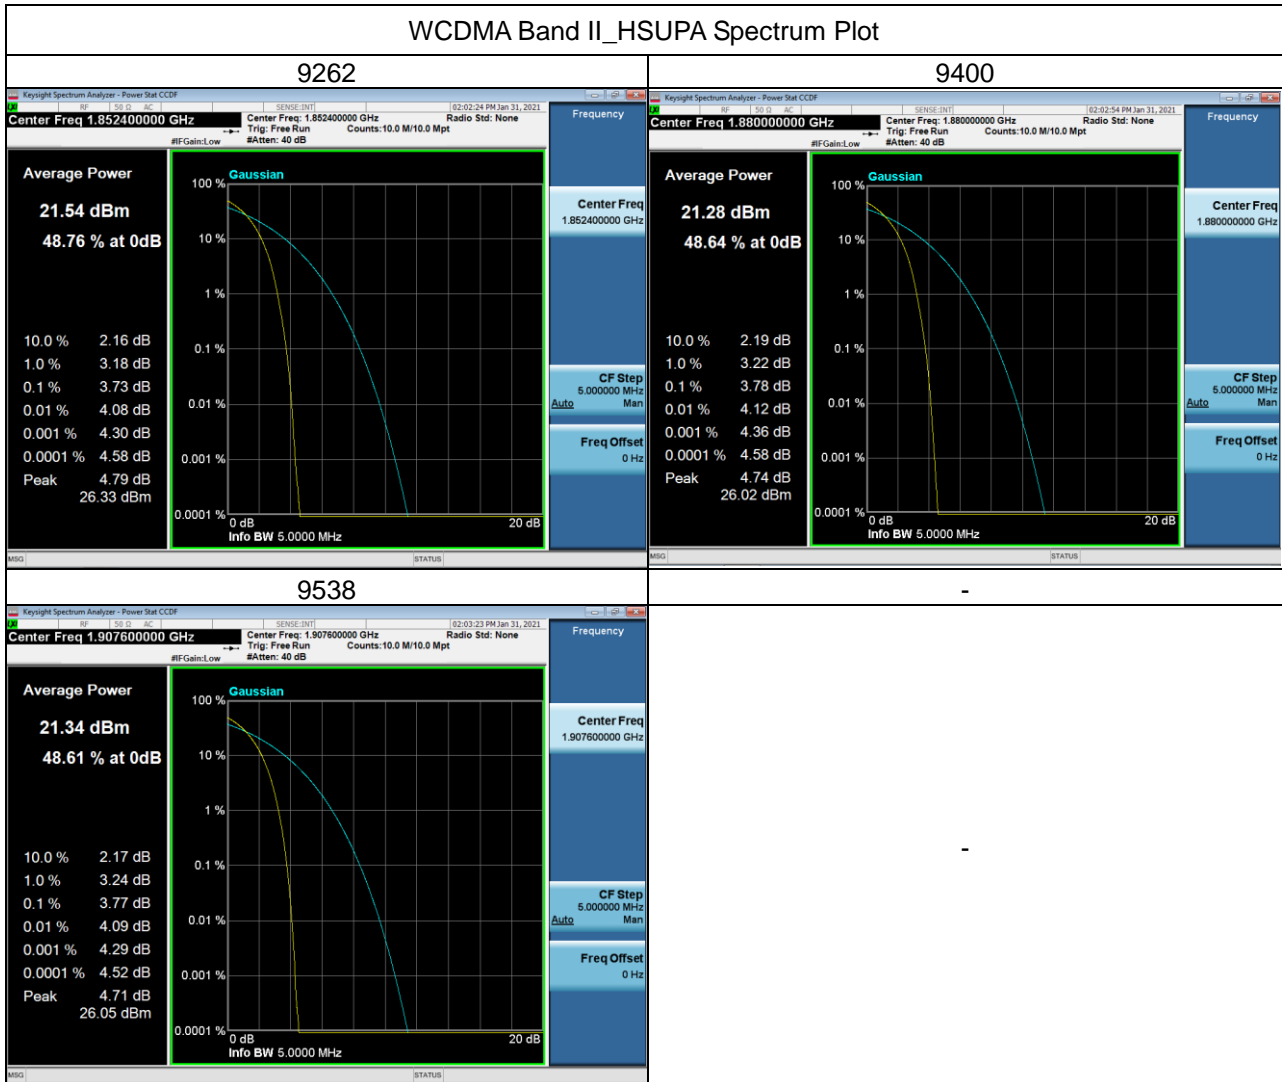

## PCS1900 Spectrum Plot

## WCDMA Band II\_WCDMA Spectrum Plot

## WCDMA Band II\_HSDPA Spectrum Plot

## LTE Band 2\_1.4M Spectrum Plot