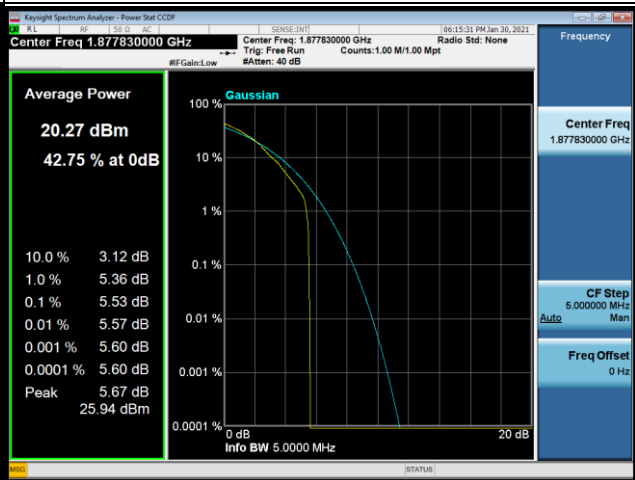

64QAM-18900