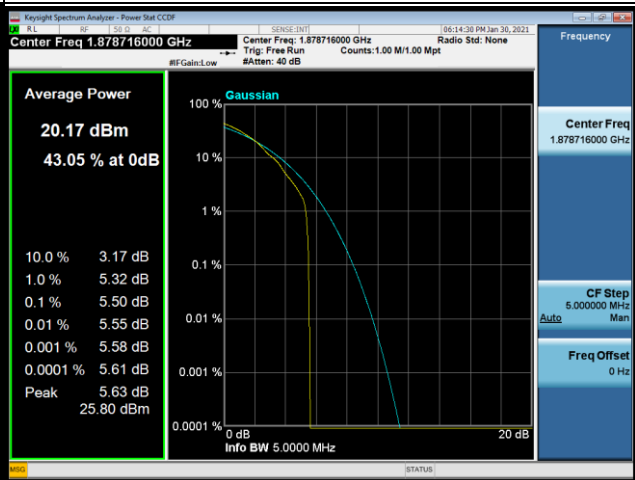

64QAM-18900