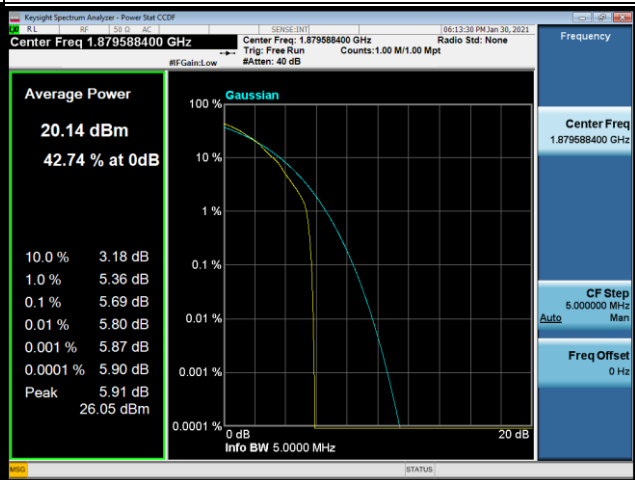

64QAM-18900