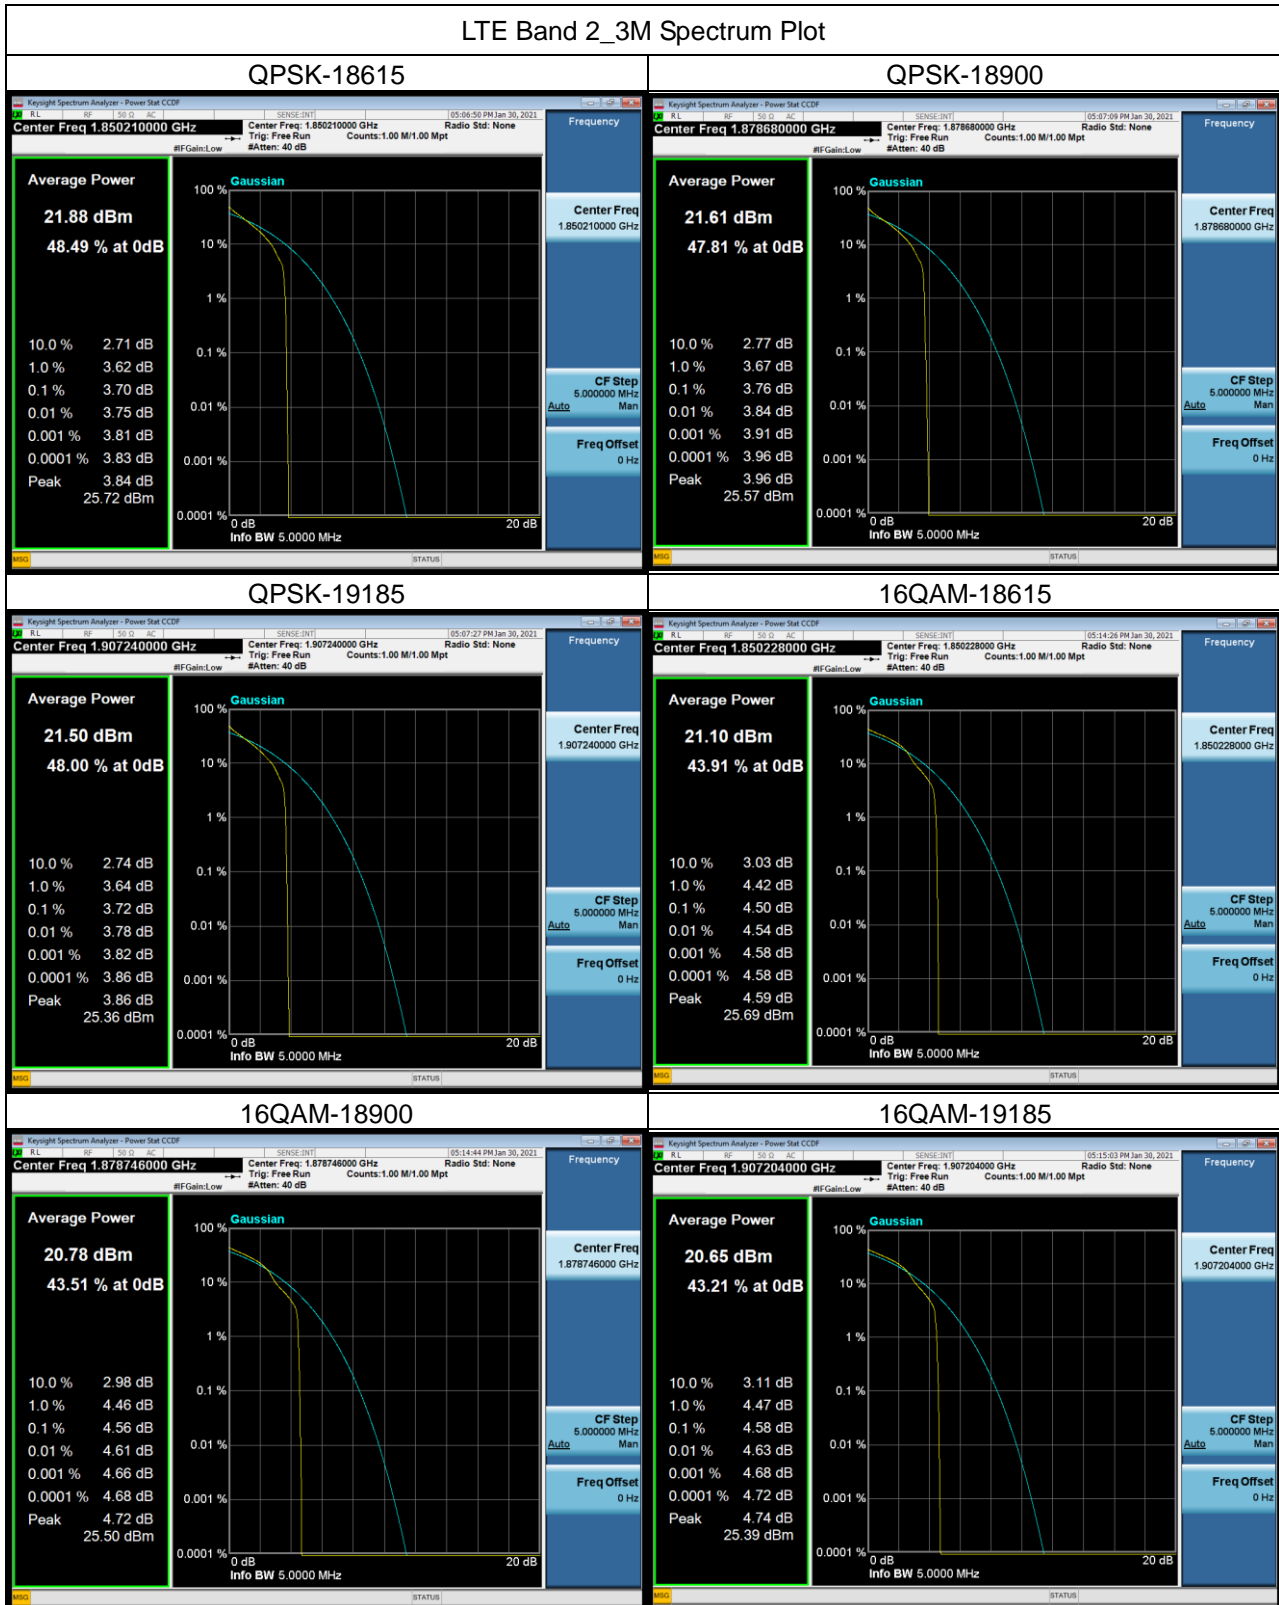

## LTE Band 2\_1.4M Spectrum Plot

### 64QAM-18900

## LTE Band 2\_3M Spectrum Plot