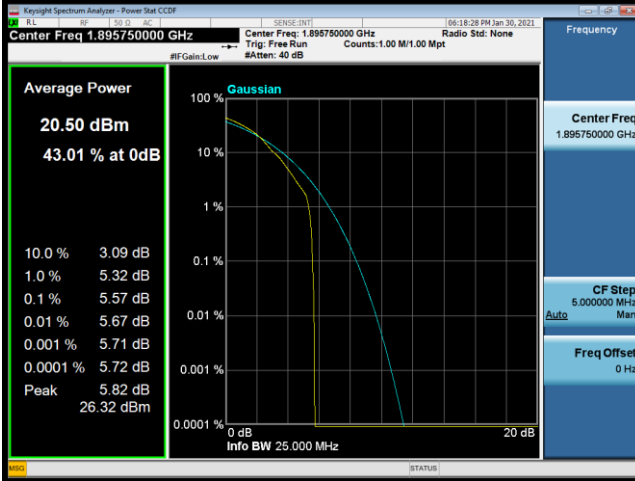

## LTE Band 2\_15M Spectrum Plot

## LTE Band 2\_15M Spectrum Plot

64QAM-18675

64QAM-18900

64QAM-19125

-

-

## LTE Band 2\_20M Spectrum Plot