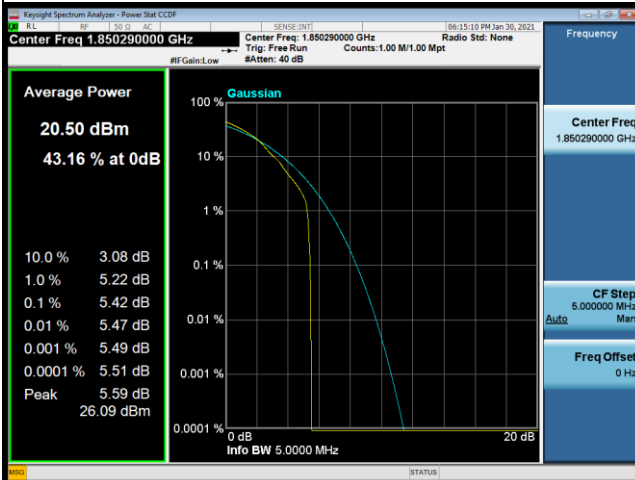

LTE Band 2_5M Spectrum Plot

64QAM-18625