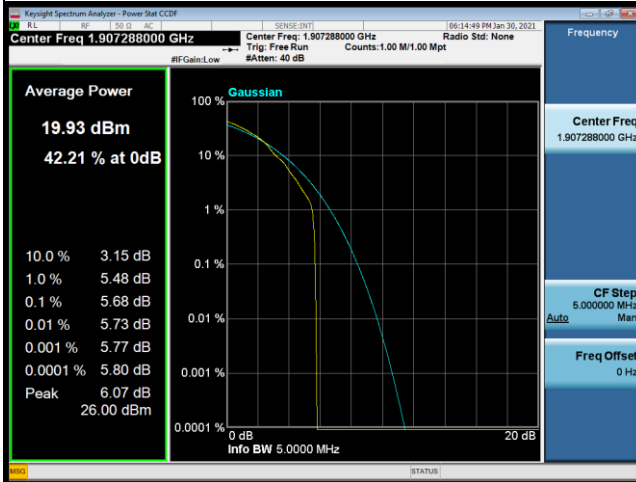

## LTE Band 2\_3M Spectrum Plot

## LTE Band 2\_3M Spectrum Plot

64QAM-18615

64QAM-18900

64QAM-19185

-

-

## LTE Band 2\_5M Spectrum Plot