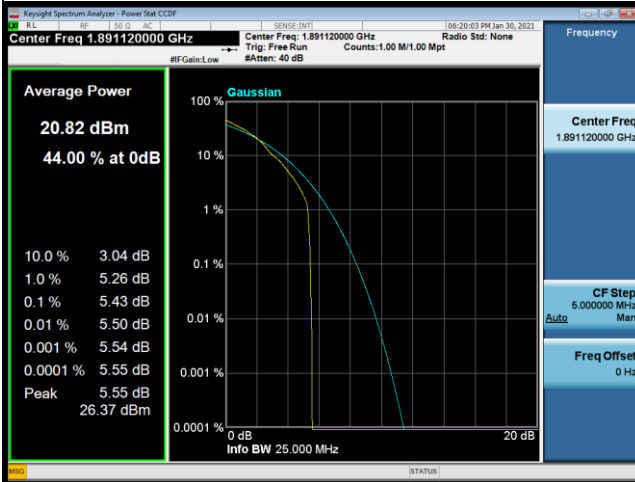

64QAM-19100