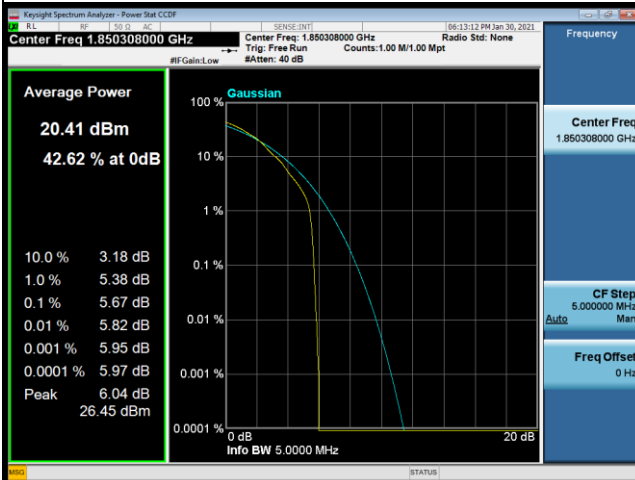

LTE Band 2_1.4M Spectrum Plot

64QAM-18615