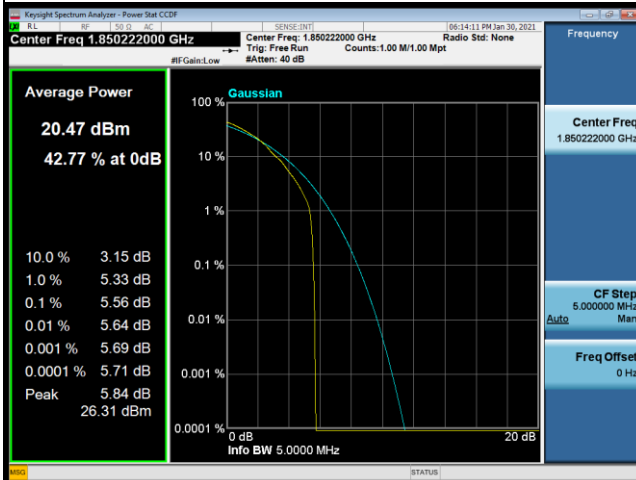

LTE Band 2_3M Spectrum Plot

64QAM-18615