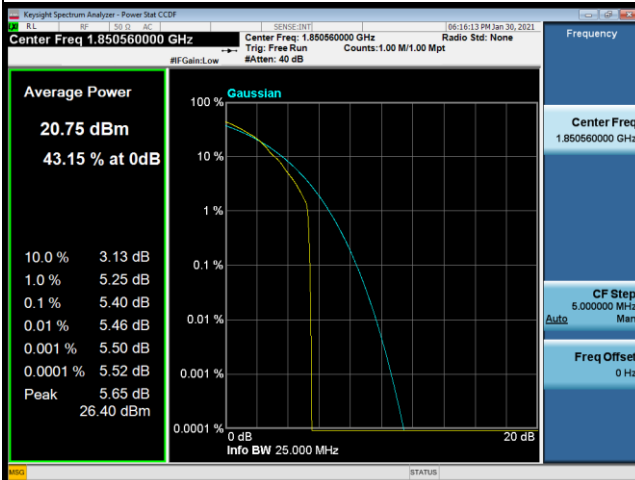

LTE Band 2_10M Spectrum Plot

64QAM-18650