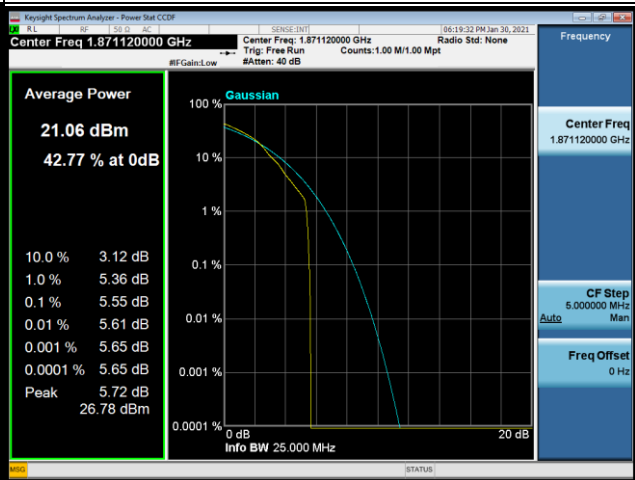

64QAM-18900