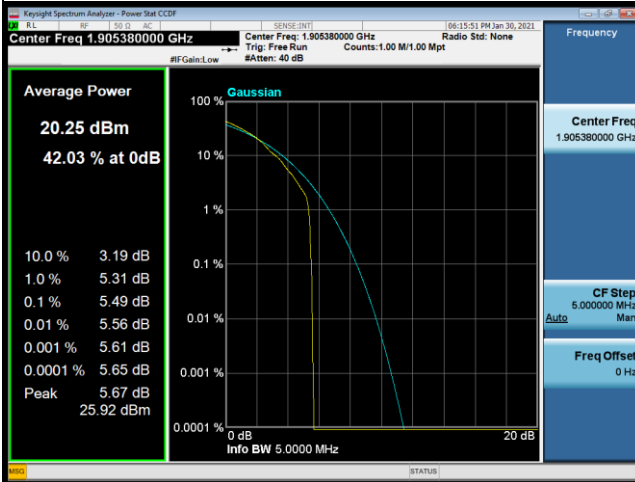

## LTE Band 2\_5M Spectrum Plot

## LTE Band 2\_5M Spectrum Plot

64QAM-18625

64QAM-18900

64QAM-19175

-

-

## LTE Band 2\_10M Spectrum Plot