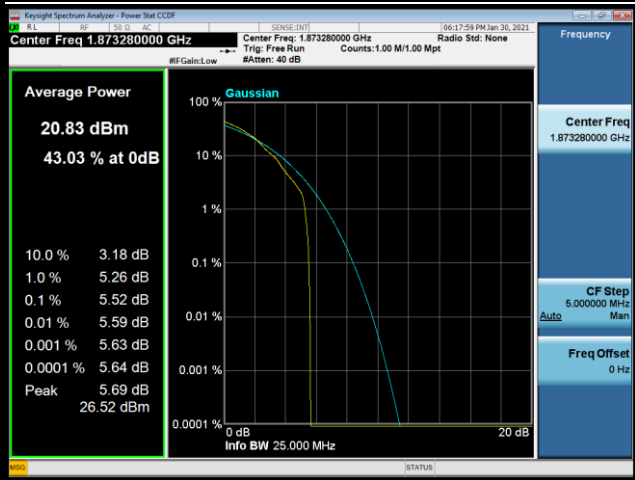

64QAM-18900