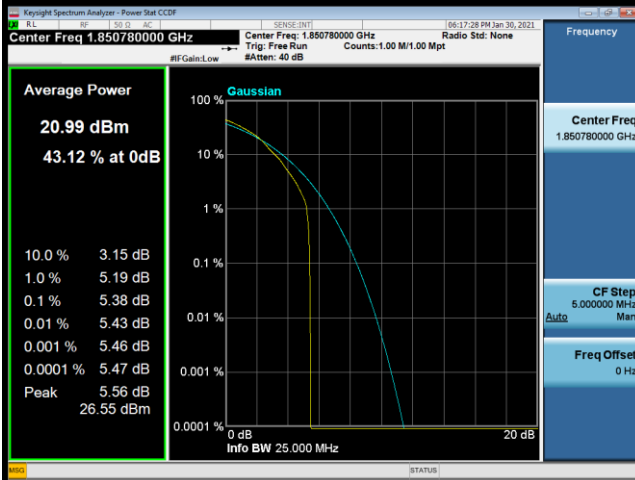

LTE Band 2_15M Spectrum Plot

64QAM-18675