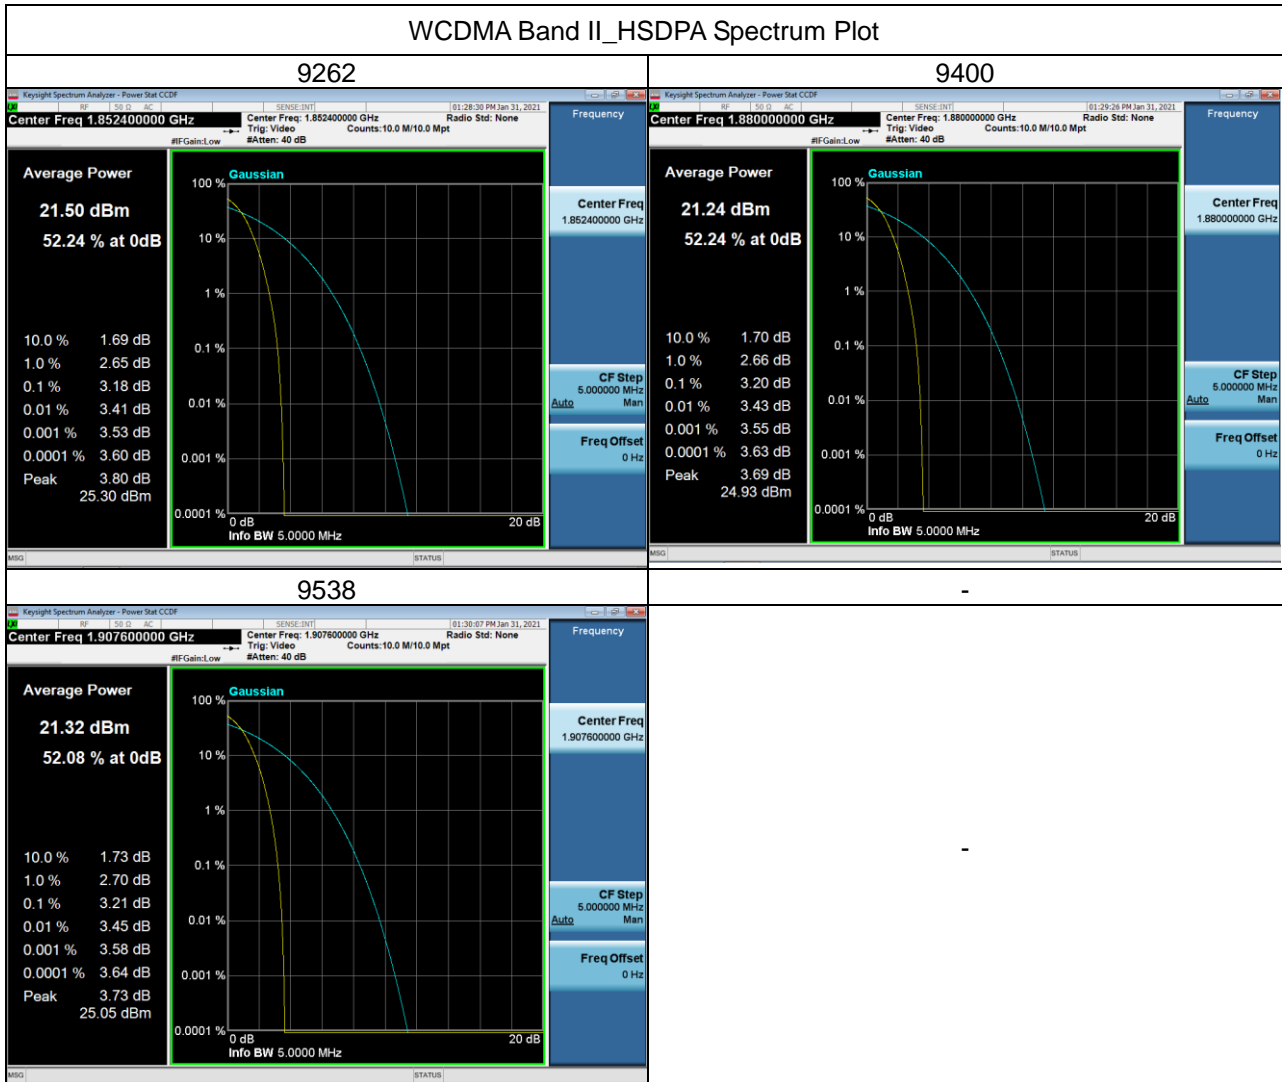

## PCS1900 Spectrum Plot

## WCDMA Band II\_WCDMA Spectrum Plot

## WCDMA Band II\_HSDPA Spectrum Plot

## LTE Band 2\_1.4M Spectrum Plot