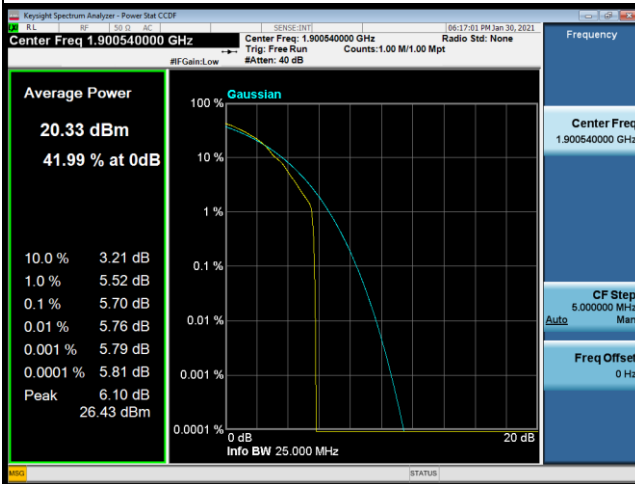

## LTE Band 2\_10M Spectrum Plot

## LTE Band 2\_10M Spectrum Plot

64QAM-18650

64QAM-18900

64QAM-19150

-

-

## LTE Band 2\_15M Spectrum Plot