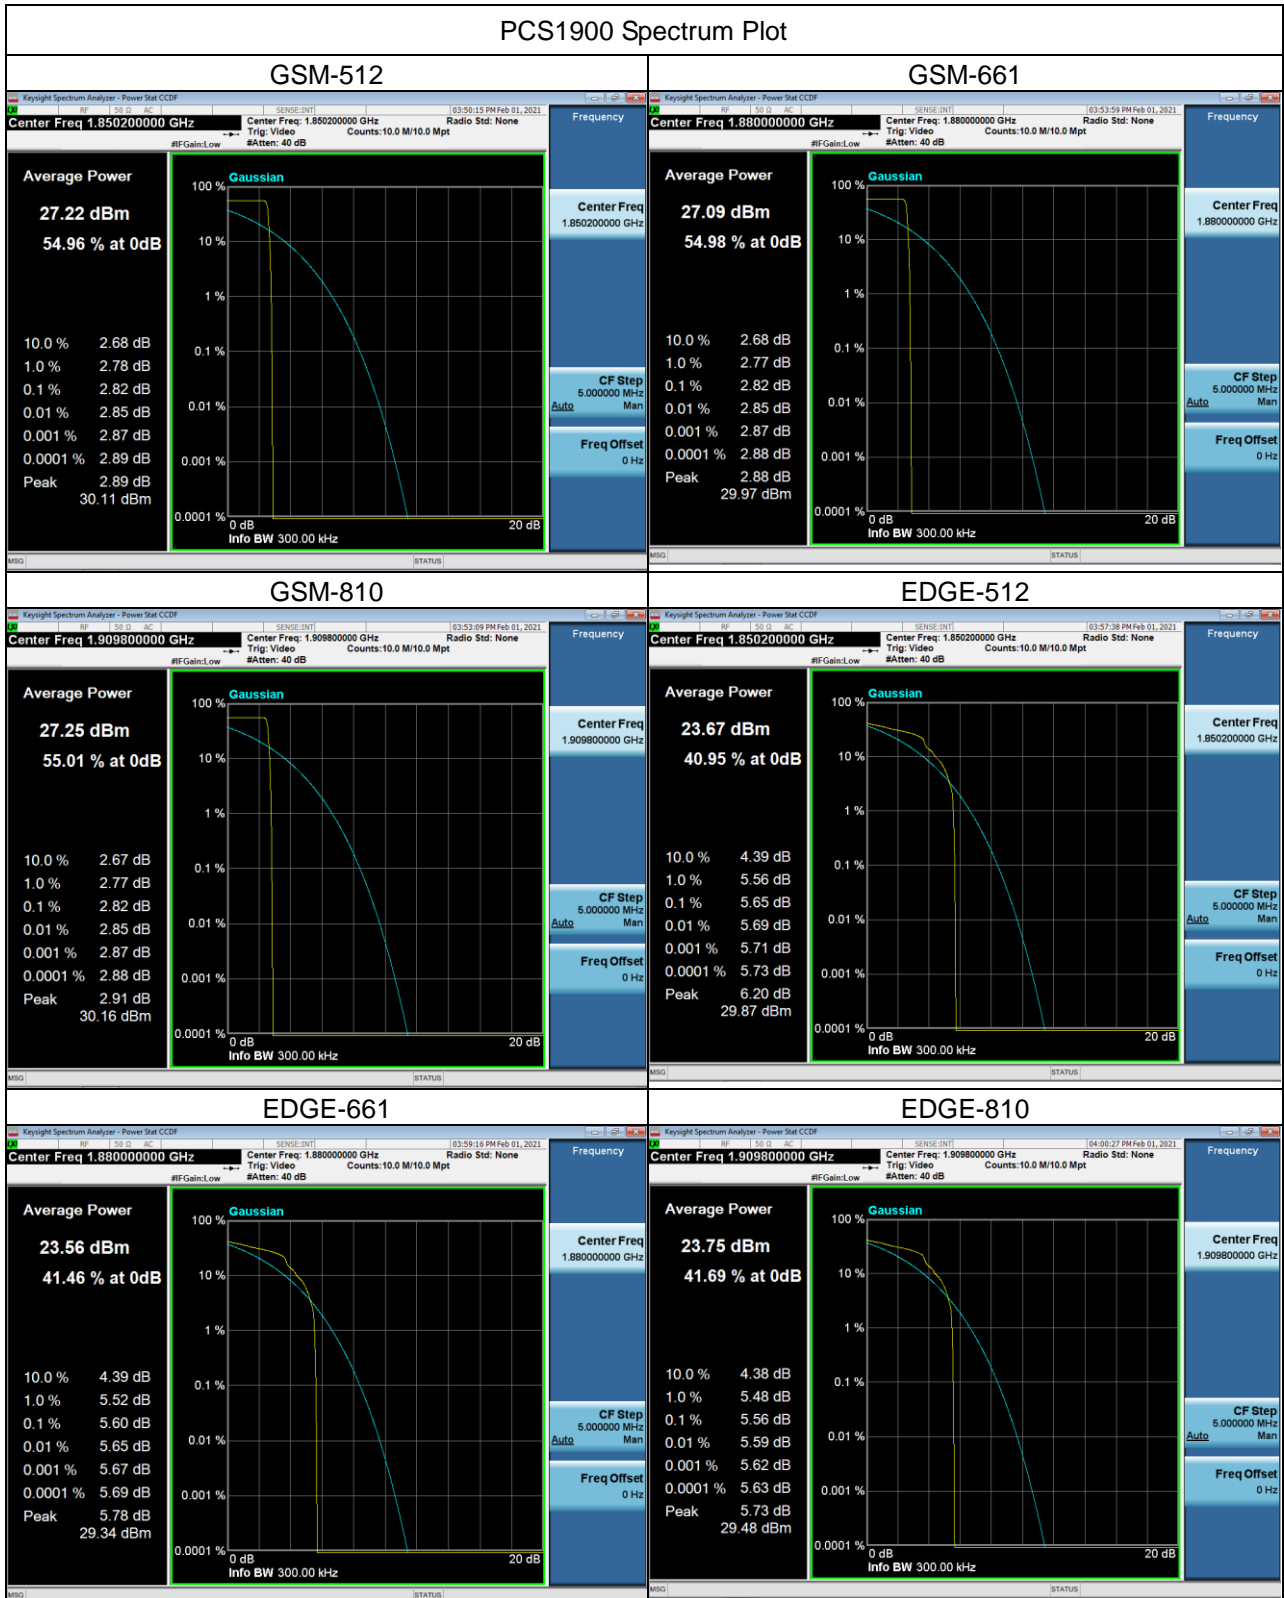

## PCS1900 Spectrum Plot

## WCDMA Band II\_WCDMA Spectrum Plot