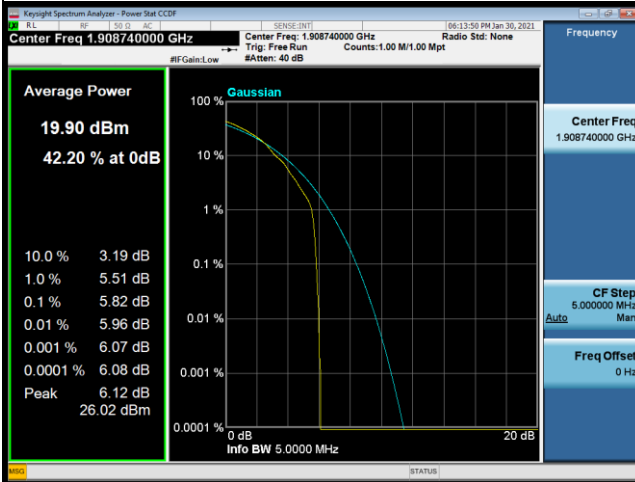

64QAM-19185