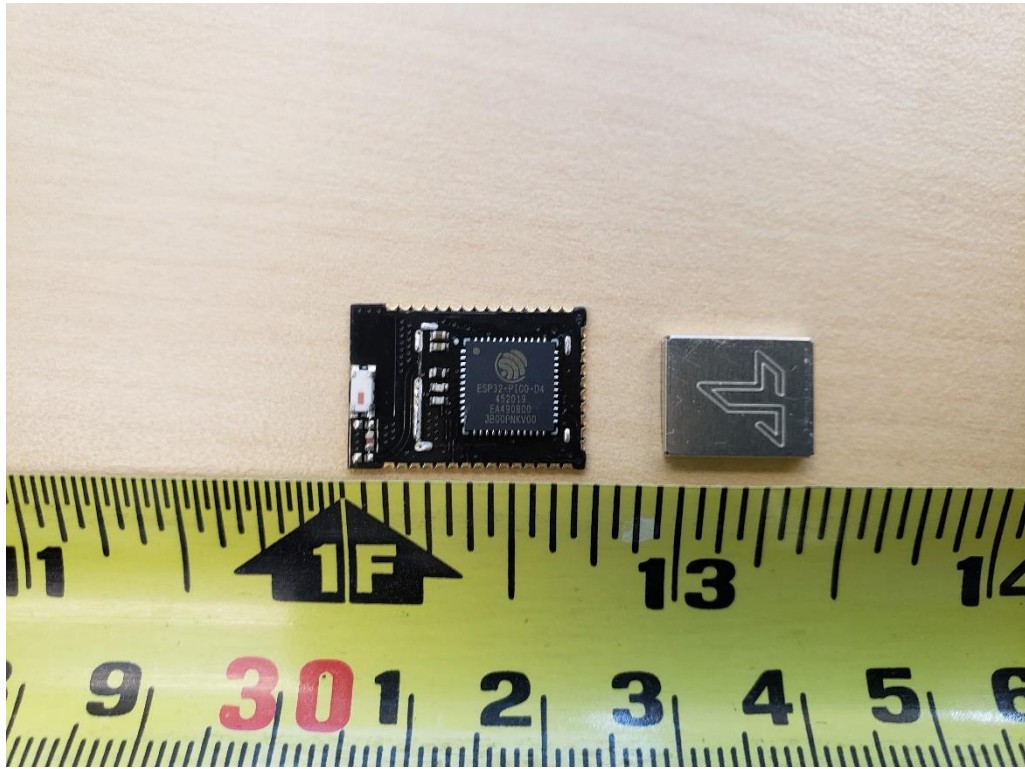

Internal photos without shielding 1