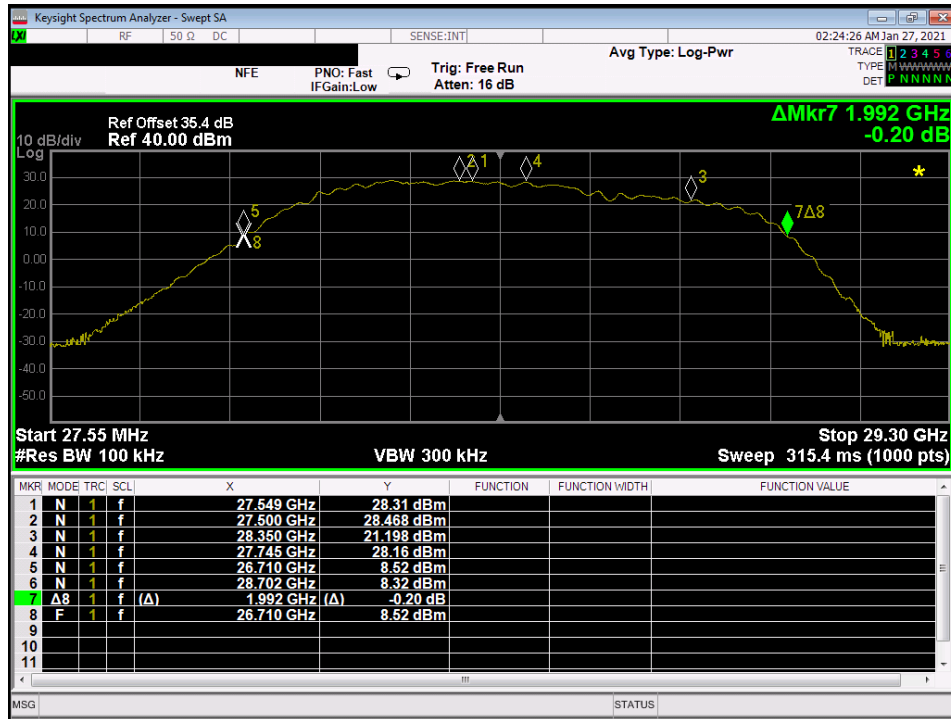

Annex A

Out of Band Rejection

Out of Band Rejection_ Doner Horz RX Input to Server Horz TX Output

Out of Band Rejection_ Doner Vert RX Input to Server Vert TX Output

Out of Band Rejection_ Server Horz RX Input to Donor Horz TX Output

Out of Band Rejection_ Server Vert RX Input to Donor Vert TX Output