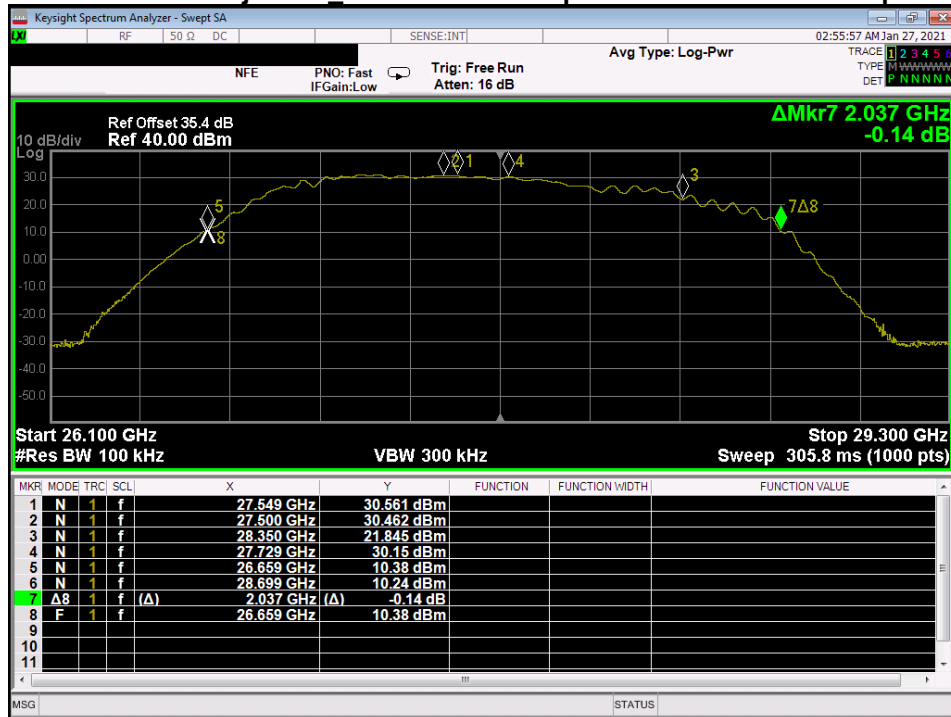

Annex A

Out of Band Rejection

Out of Band Rejection_ Doner Horz RX Input to Server Horz TX Output

Out of Band Rejection_ Doner Vert RX Input to Server Vert TX Output

Out of Band Rejection_ Server Horz RX Input to Donor Horz TX Output

Out of Band Rejection_ Server Vert RX Input to Donor Vert TX Output