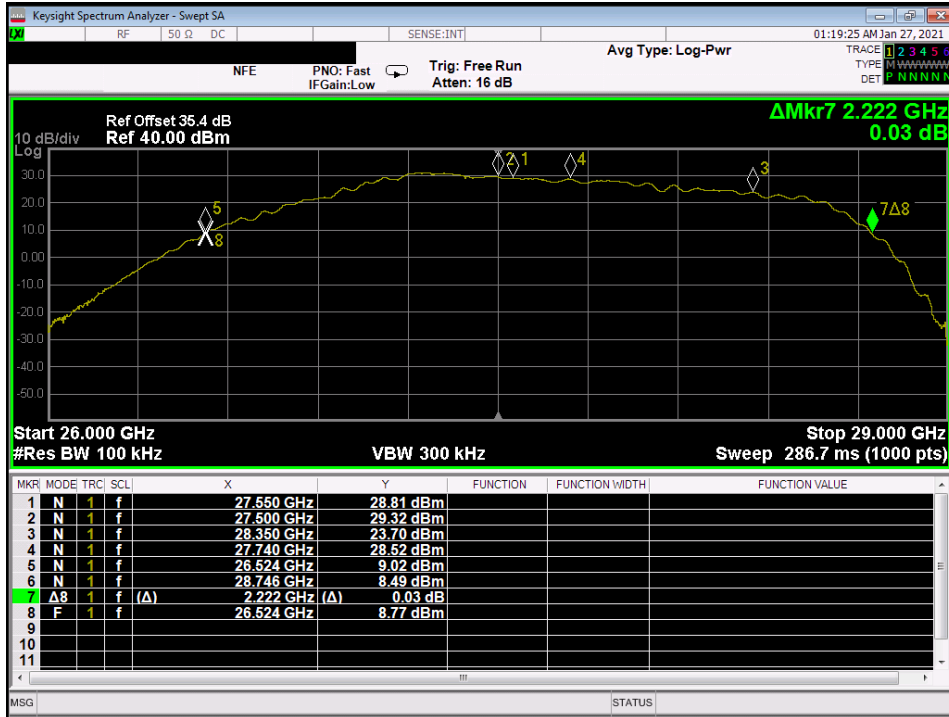

Annex A

Out of Band Rejection

Out of Band Rejection_ Doner Horz RX Input to Server Horz TX Output

Out of Band Rejection_ Doner Vert RX Input to Server Vert TX Output

Out of Band Rejection_ Server Horz RX Input to Donor Horz TX Output

Out of Band Rejection_ Server Vert RX Input to Donor Vert TX Output