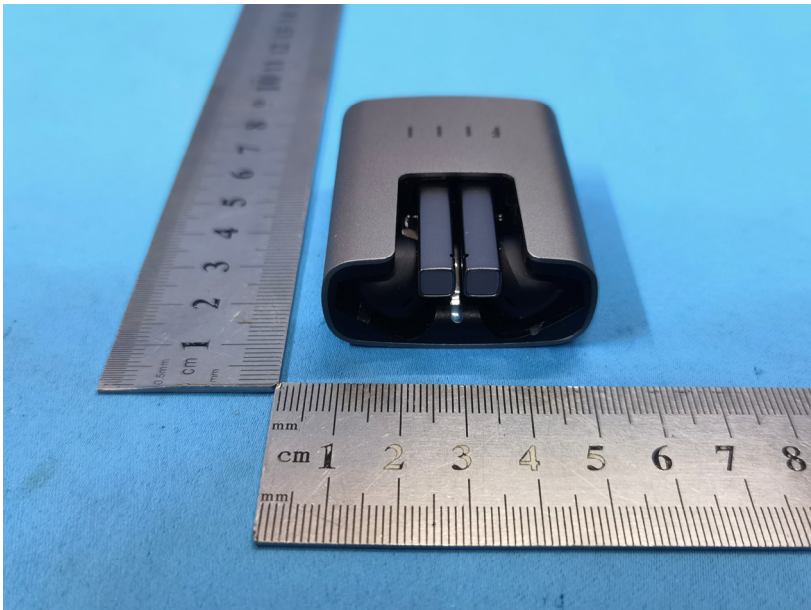

Test Model No.: F030

Charge box

Earphone