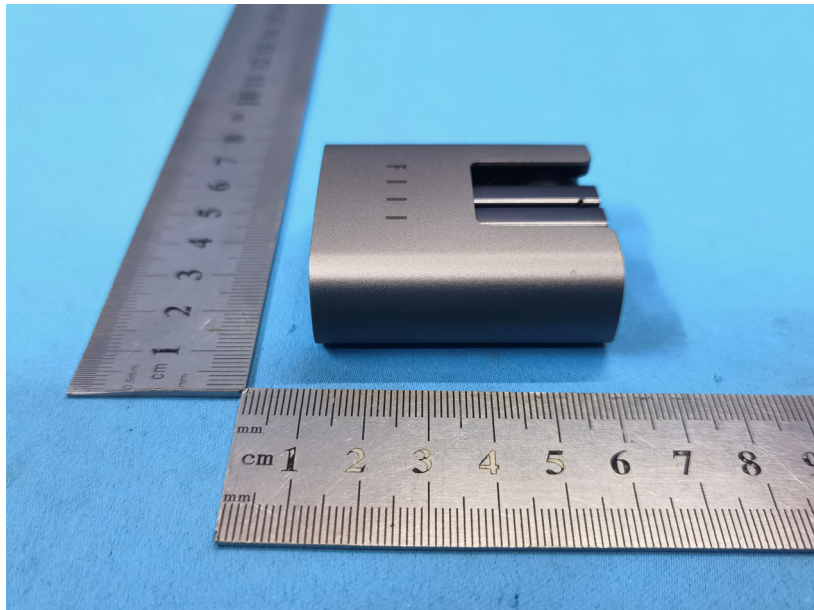

Test Model No.: F030

Charge box

Earphone