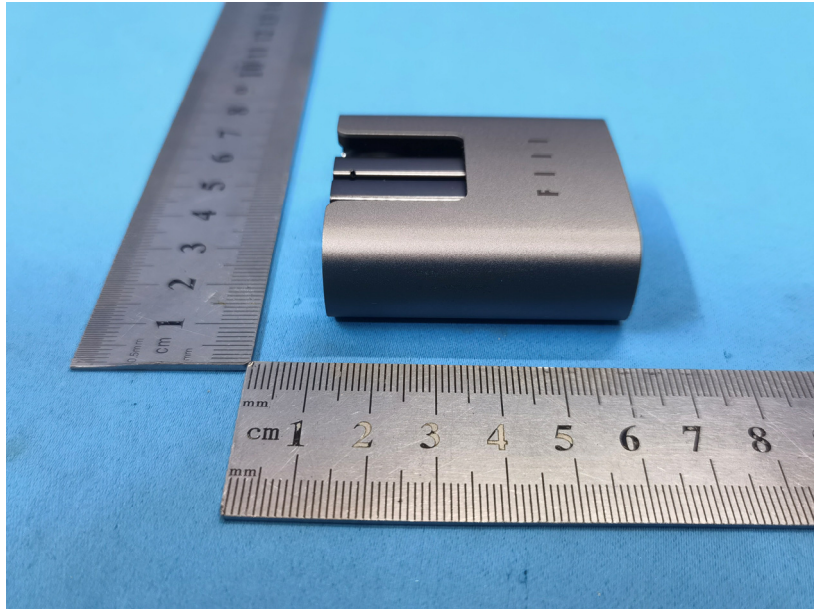

Test Model No.: F030

Charge box

Earphone