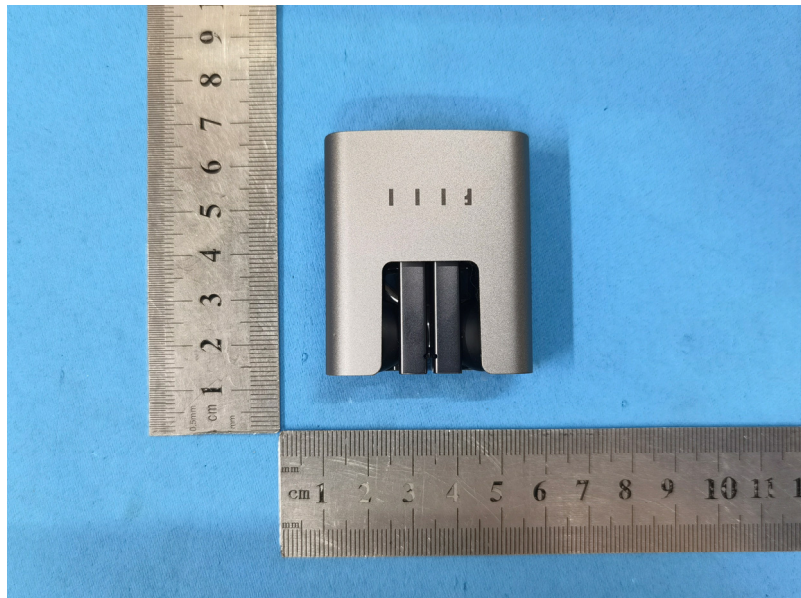

Test Model No.: F030

Charge box

Earphone