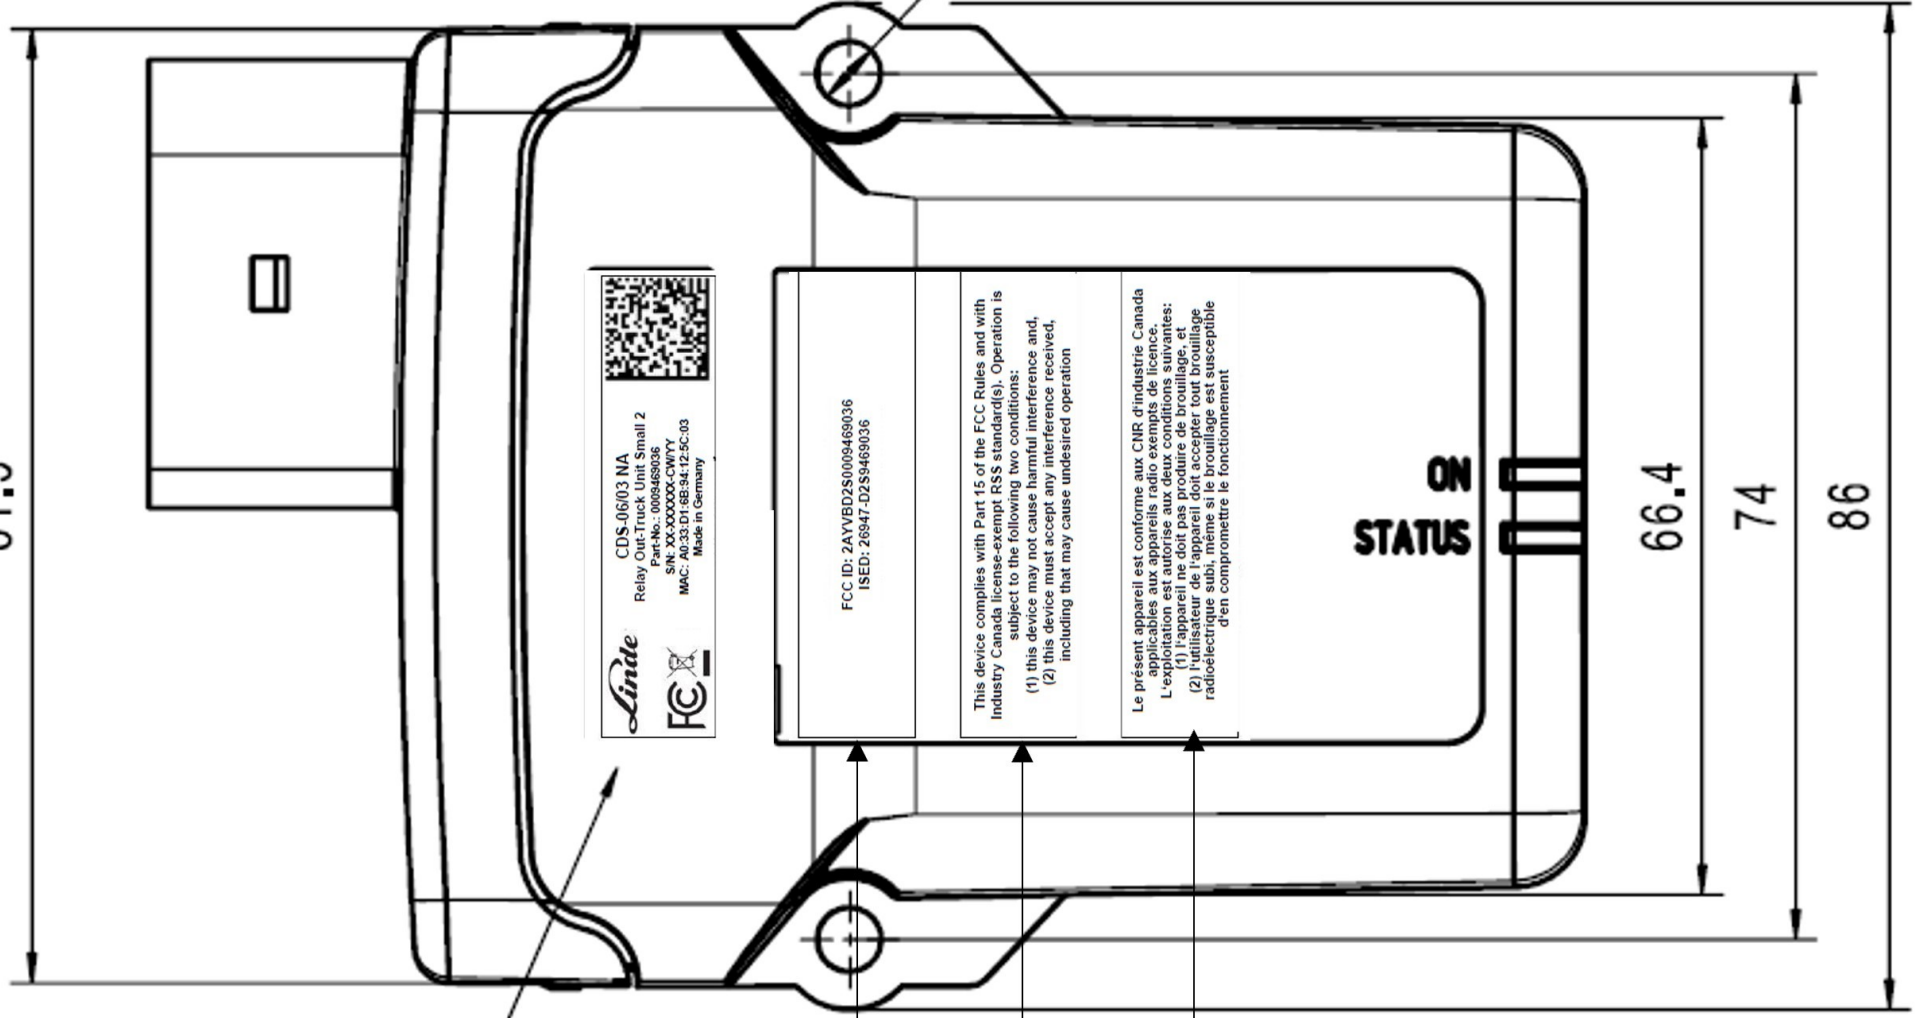

81.5

 CDS-06/03 NA
 Relay Out-Truck Unit Small 2
 Part-No.: 0004469036
 SN: XX-00000-CWYY
 MAC: A0:33:D1:6B:94:12:5C:03
 Made in Germany

FCC ID: 2AYVBD2S0009469036
 ISED: 26947-D2S9469036

This device complies with Part 15 of the FCC Rules and with Industry Canada license-exempt RSS standard(s). Operation is subject to the following two conditions:
 (1) this device may not cause harmful interference and,
 (2) this device must accept any interference received, including that may cause undesired operation