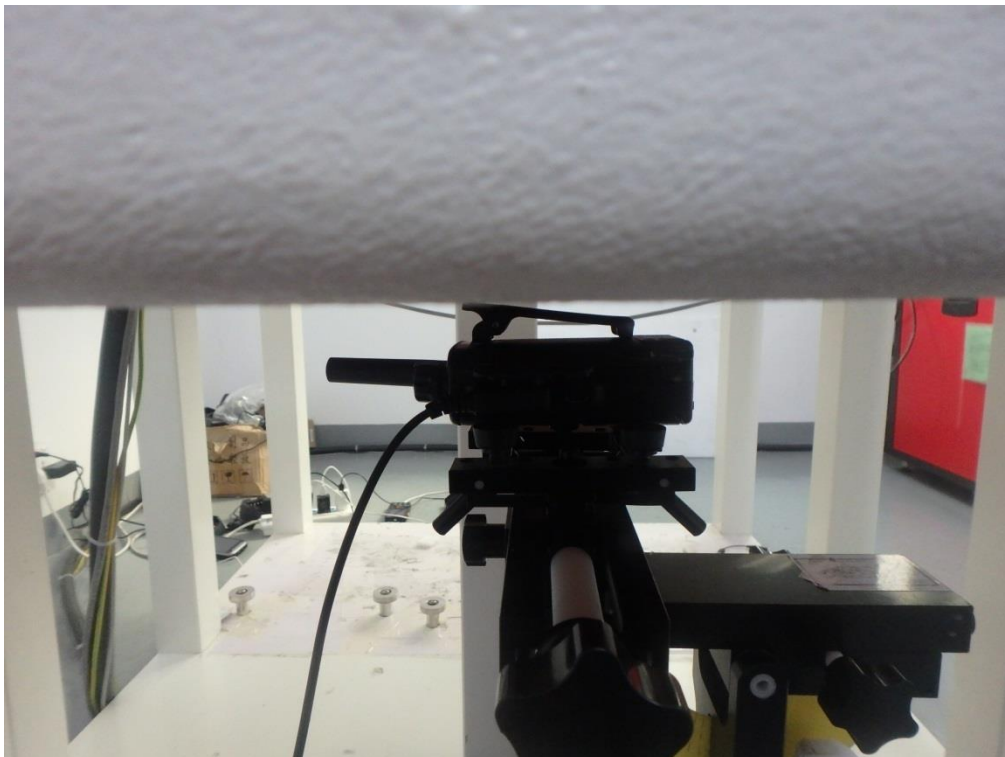

Test Setup Photos

Face Up with 2.5 cm Separation Distance.

Body Back Touch with all accessories

The thickness of EUT is 2.9 cm

Note : The headset is just for testing. This tested and electrically similar headsets may be used.