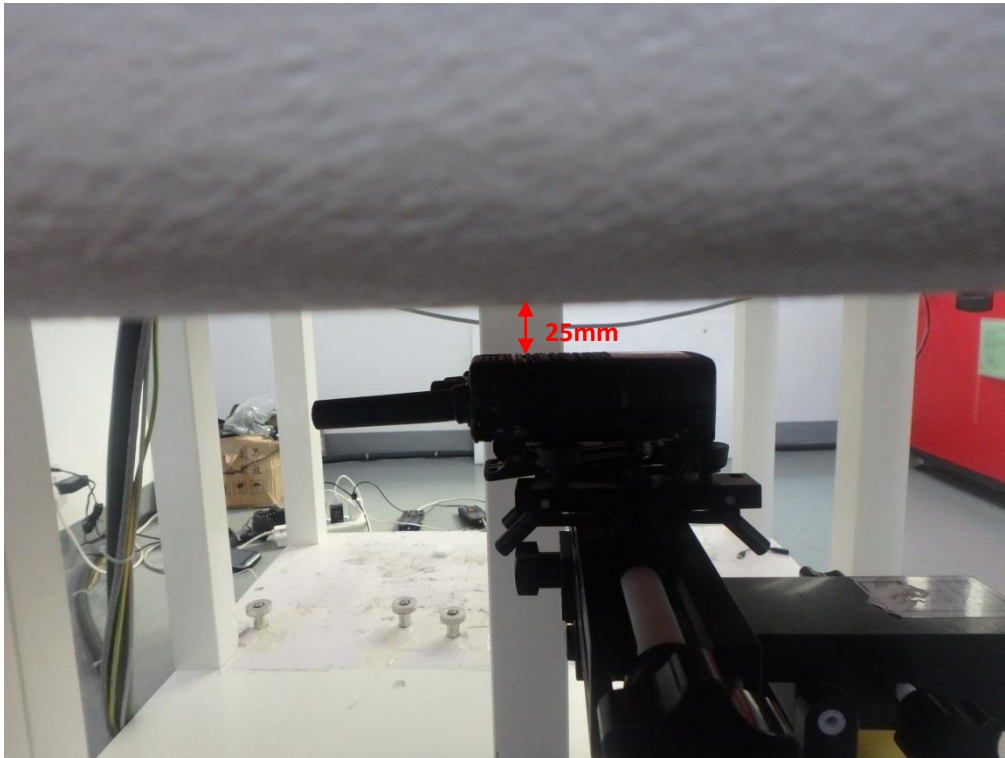

Test Setup Photos

Face Up with 2.5 cm Separation Distance.

Body Back Touch with all accessories

The thickness of EUT is 2.9 cm

Note : The headset is just for testing. This tested and electrically similar headsets may be used.