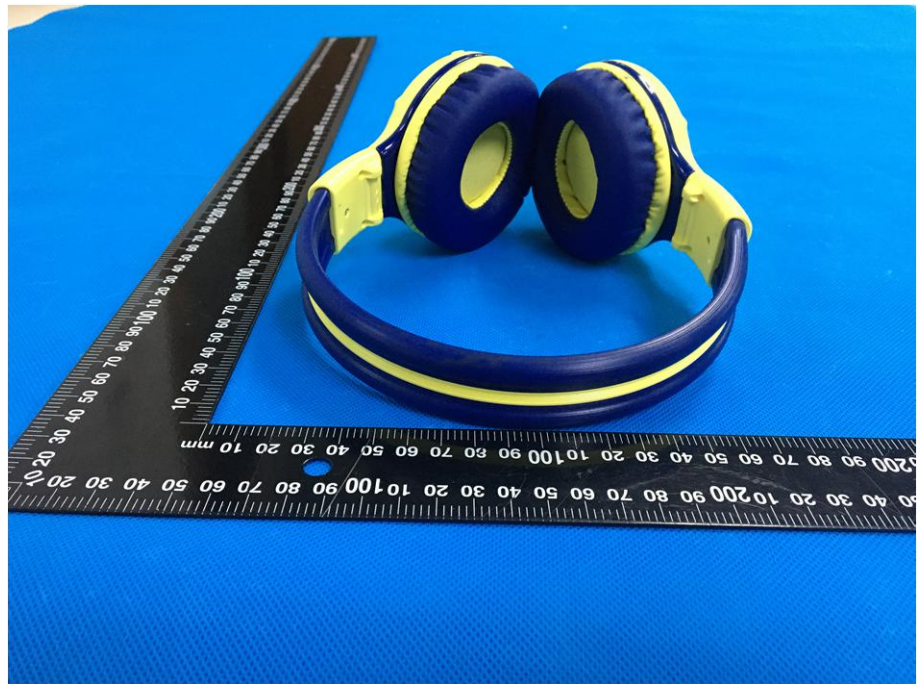

## EXHIBIT 2 - EUT EXTERNAL PHOTOGRAPHS

<p><b>EUT View 1</b></p>	 A photograph showing a pair of yellow and blue headphones, a USB cable, and a 3.5mm audio cable. The items are laid out on a blue background next to a black L-shaped ruler for scale. The ruler has markings in centimeters and millimeters. The headphones have a blue headband and yellow earcups with blue padding. The USB cable is black with a standard USB-A connector. The 3.5mm audio cable is also black with a standard TRRS connector.
<p><b>EUT View 2</b></p>	 A second photograph of the same headphones, USB cable, and 3.5mm audio cable. This view is similar to the first but shows the headphones from a slightly different perspective, emphasizing the side profile of the earcups. The ruler and blue background are consistent with the first view.

**EUT View 3**

**EUT View 4**

**EUT View 5**

**EUT View 6**

**EUT View 7**