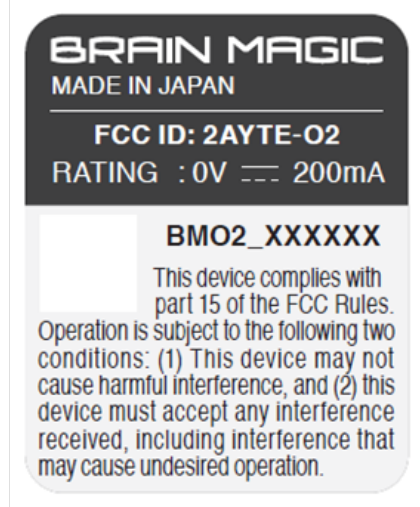

BRAIN MAGIC Inc.
3F TBS Akebonobashi Building, 15-53 Funamachi,
Shinjuku-ku, Tokyo, 160-0006, Japan

The Label is affixed to the bottom side of device.

FCC ID Code:2AYTE-02