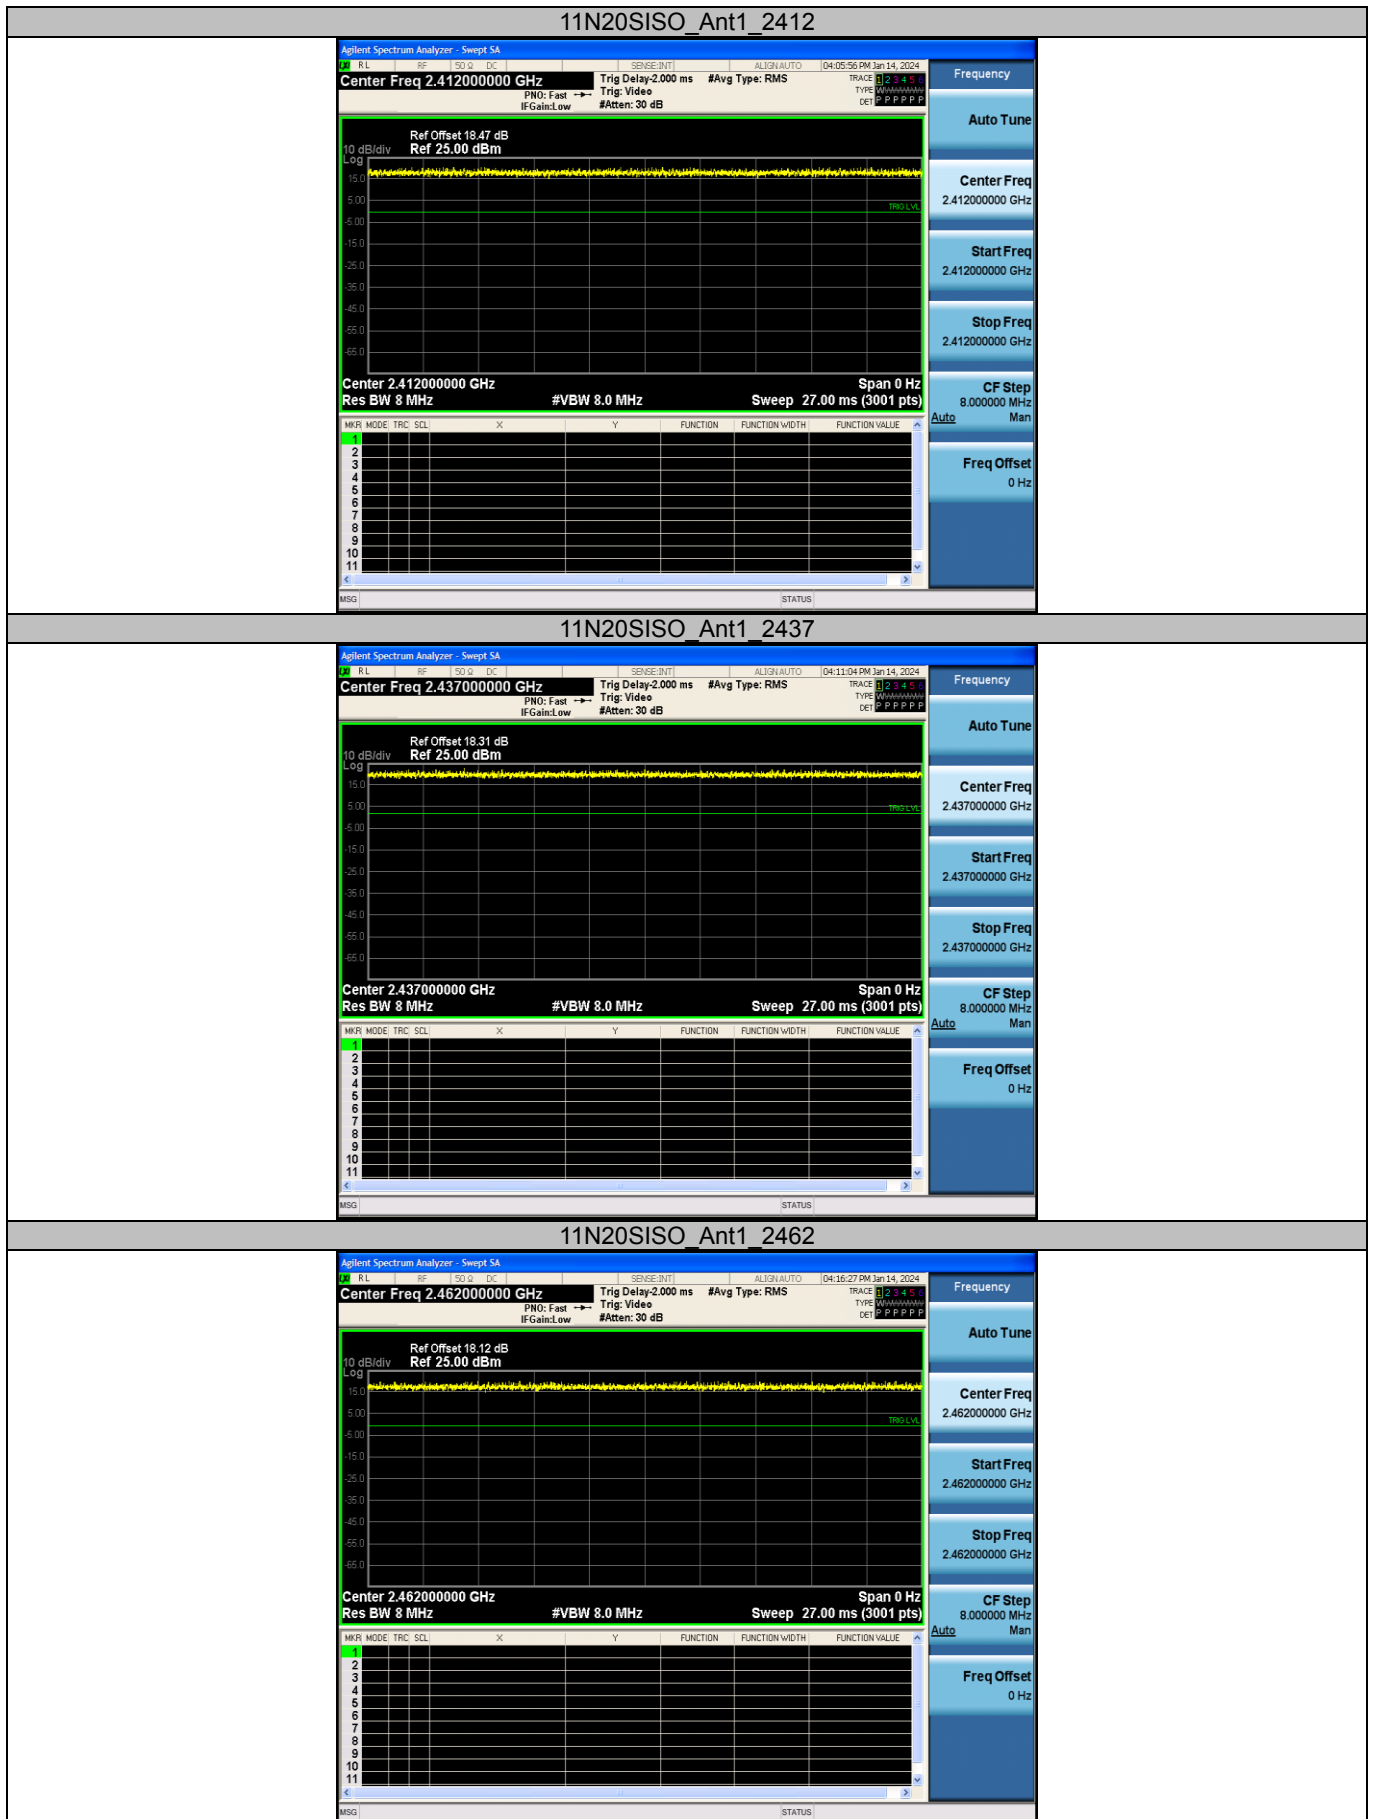

Appendix F: Duty Cycle

Test Result

Test Mode	Antenna	Frequency [MHz]	Transmission Duration [ms]	Transmission Period [ms]	Duty Cycle [%]	Factor
11B	Ant1	2437	27.00	27.00	100.00	0.00
11G	Ant1	2437	27.00	27.00	100.00	0.00
11N20SISO	Ant1	2437	27.00	27.00	100.00	0.00
11N40SISO	Ant1	2437	27.00	27.00	100.00	0.00

Notes:

Duty Cycle [%] = Transmission Duration [ms] / Transmission Period [ms] * 100

Factor = 10 * log (Duty Cycle)

Test Graphs

----End of Report----