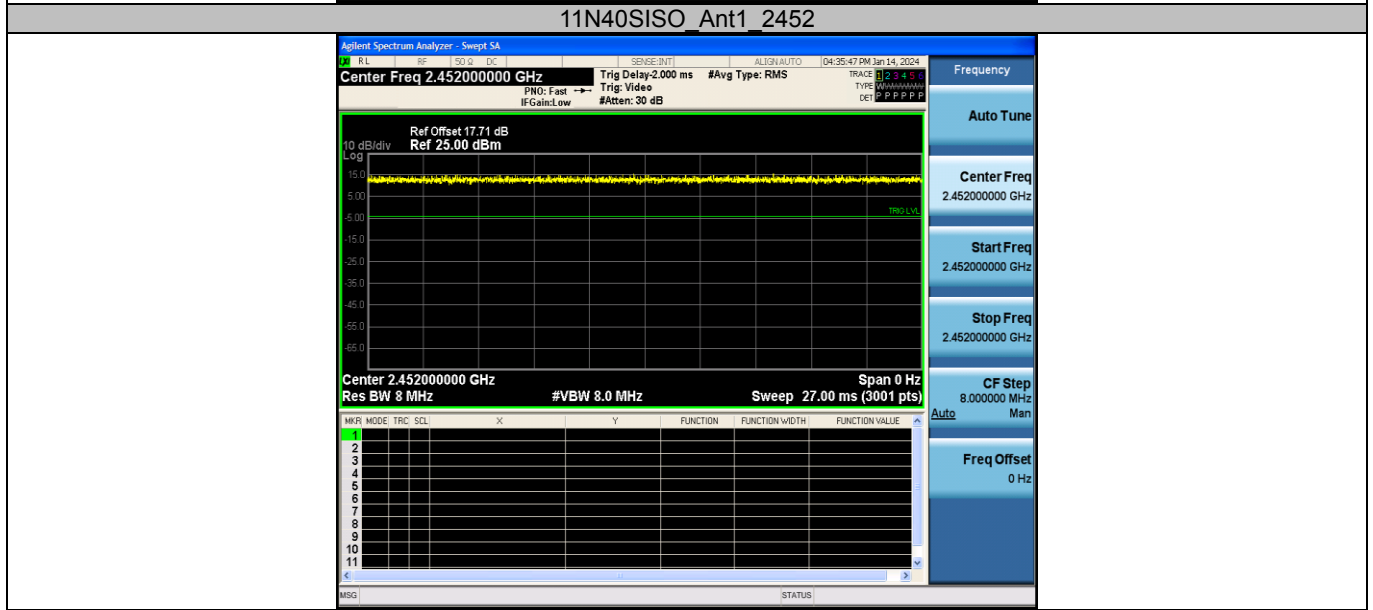

Notes:

Duty Cycle [%] = Transmission Duration [ms] / Transmission Period [ms] * 100

Factor = 10 * log (Duty Cycle)

Test Graphs

----End of Report----