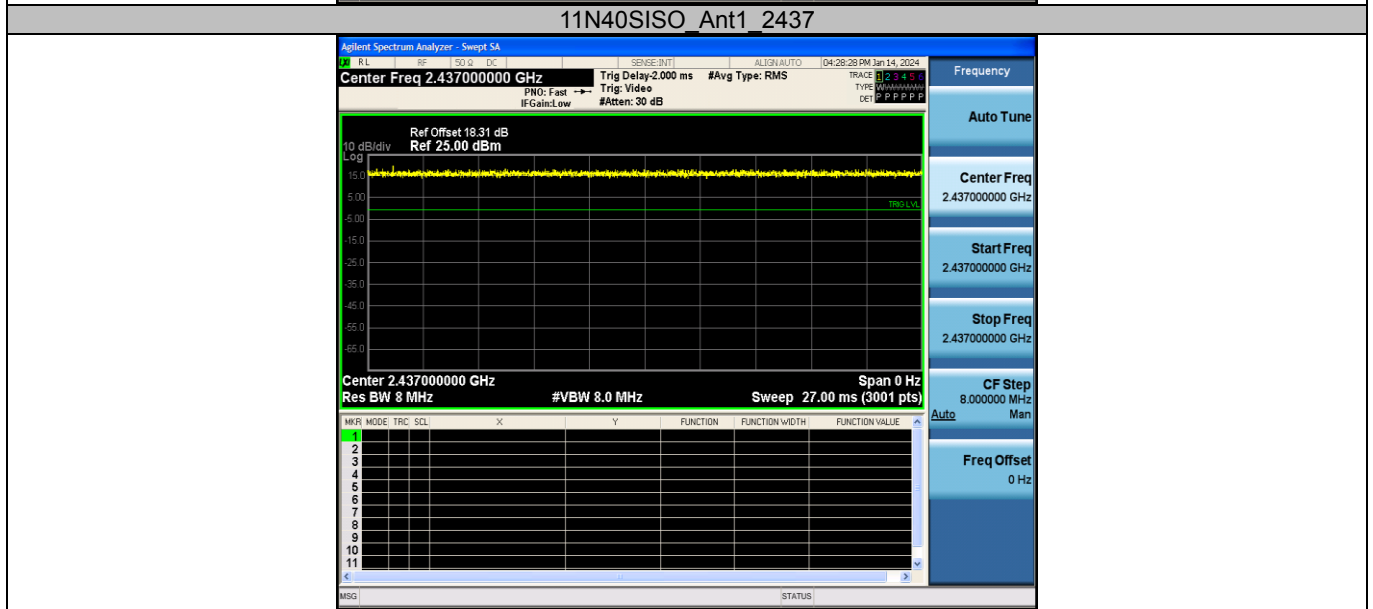

Notes:

Duty Cycle [%] = Transmission Duration [ms] / Transmission Period [ms] * 100

Factor = 10 * log (Duty Cycle)

Test Graphs

----End of Report----