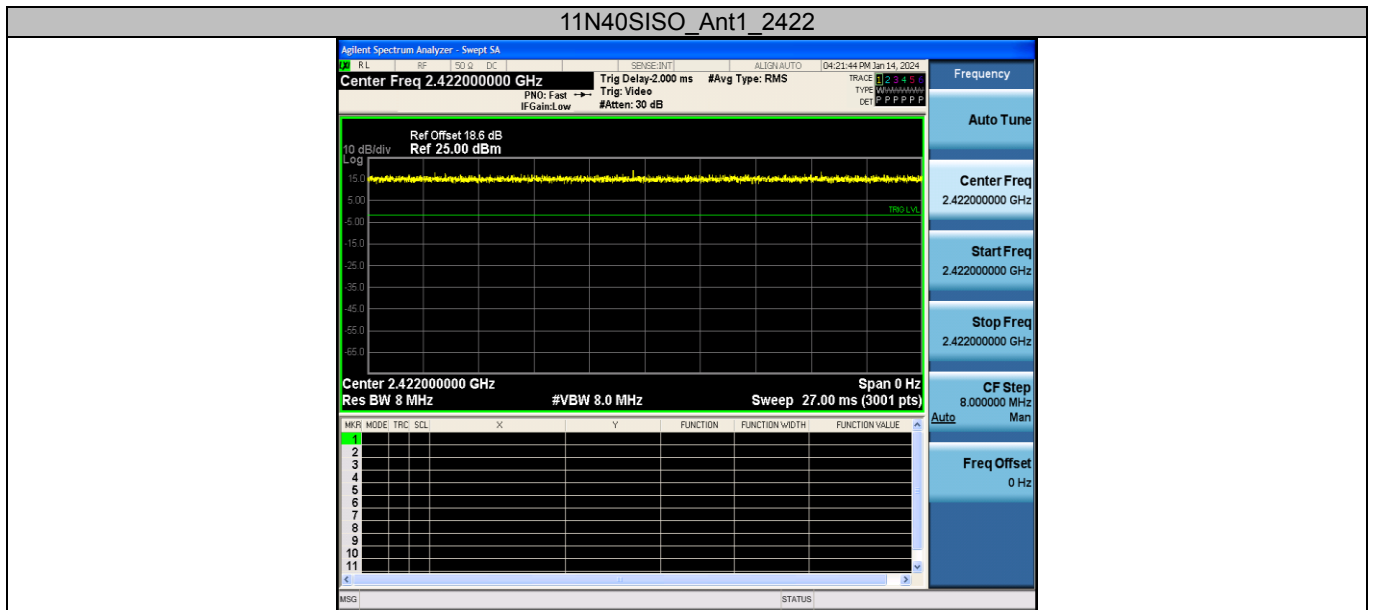

Notes:

Duty Cycle [%] = Transmission Duration [ms] / Transmission Period [ms] * 100

Factor = 10 * log (Duty Cycle)

Test Graphs

----End of Report----