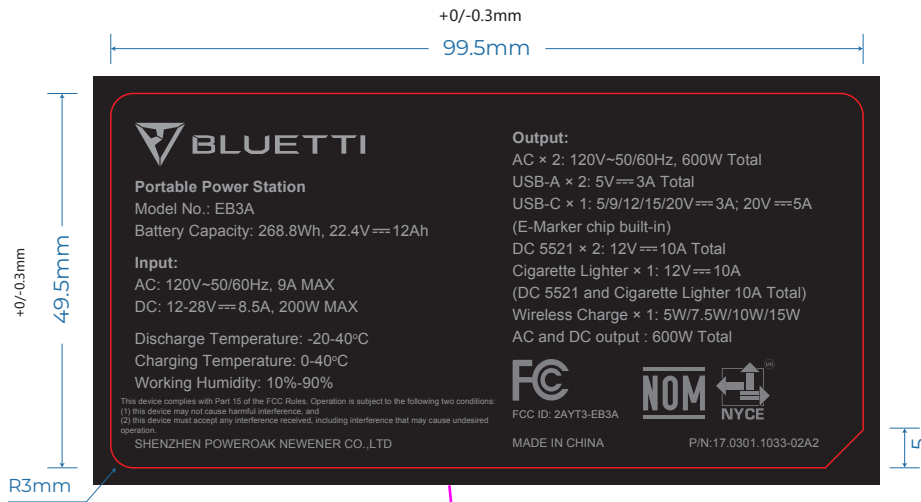

FCC ID Label Location

Bottom of the Product