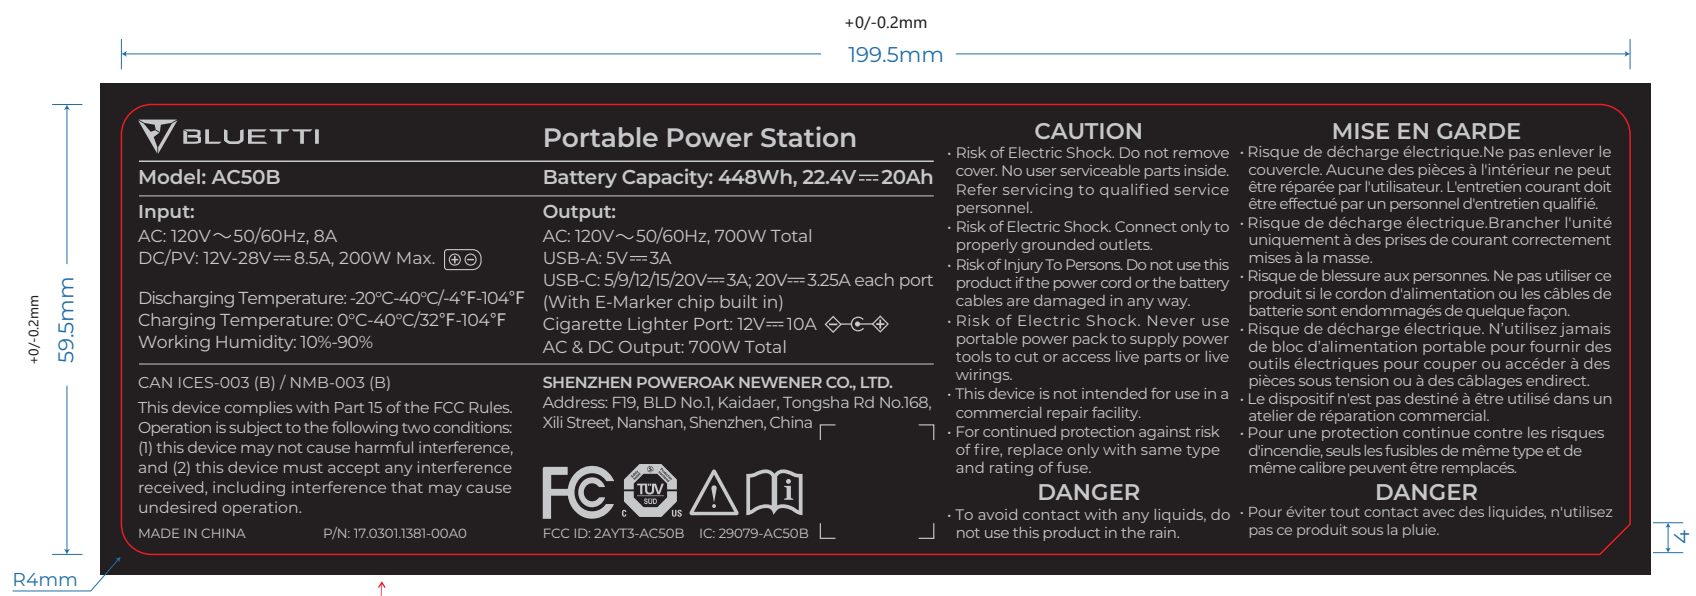

24. 03. 14
A1			
A2			
A4			
A5			
A6			
A7			

Model: AC50B

Input:
AC: 120V~50/60Hz, 8A
DC/PV: 12V-28V==8.5A, 200W Max.

Discharging Temperature: -20°C-40°C/-4°F-104°F
Charging Temperature: 0°C-40°C/32°F-104°F
Working Humidity: 10%-90%

CAN ICES-003 (B) / NMB-003 (B)
This device complies with Part 15 of the FCC Rules. Operation is subject to the following two conditions: (1) this device may not cause harmful interference, and (2) this device must accept any interference received, including interference that may cause undesired operation.

MADE IN CHINA P/N: 17.0301.1381-00A0

Portable Power Station

Battery Capacity: 448Wh, 22.4V==20Ah

Output:
AC: 120V~50/60Hz, 700W Total
USB-A: 5V==3A
USB-C: 5/9/12/15/20V==3A; 20V==3.25A each port (With E-Marker chip built in)
Cigarette Lighter Port: 12V==10A
AC & DC Output: 700W Total

SHENZHEN POWEROAK NEWENER CO., LTD.
Address: F19, BLD No.1, Kaidaer, Tongsha Rd No.168, Xili Street, Nanshan, Shenzhen, China

CAUTION

- Risk of Electric Shock. Do not remove cover. No user serviceable parts inside. Refer servicing to qualified service personnel.
- Risk of Electric Shock. Connect only to properly grounded outlets.
- Risk of Injury To Persons. Do not use this product if the power cord or the battery cables are damaged in any way.
- Risk of Electric Shock. Never use portable power pack to supply power tools to cut or access live parts or live wirings.
- This device is not intended for use in a commercial repair facility.
- For continued protection against risk of fire, replace only with same type and rating of fuse.

DANGER

- To avoid contact with any liquids, do not use this product in the rain.

MISE EN GARDE

DANGER

- Pour éviter tout contact avec des liquides, n'utilisez pas ce produit sous la pluie.

Coding part number

C:0 M:0 Y:0 K:25

Size: 199.5*59.5mm

深圳市德兰明海科技有限公司 Shenzhen PowerOak Newener Co., Ltd			
AC50B	1: 1 /A4	PPS012-6e01A0	
US			
			17. 0301. 1381-00
24. 03. 14