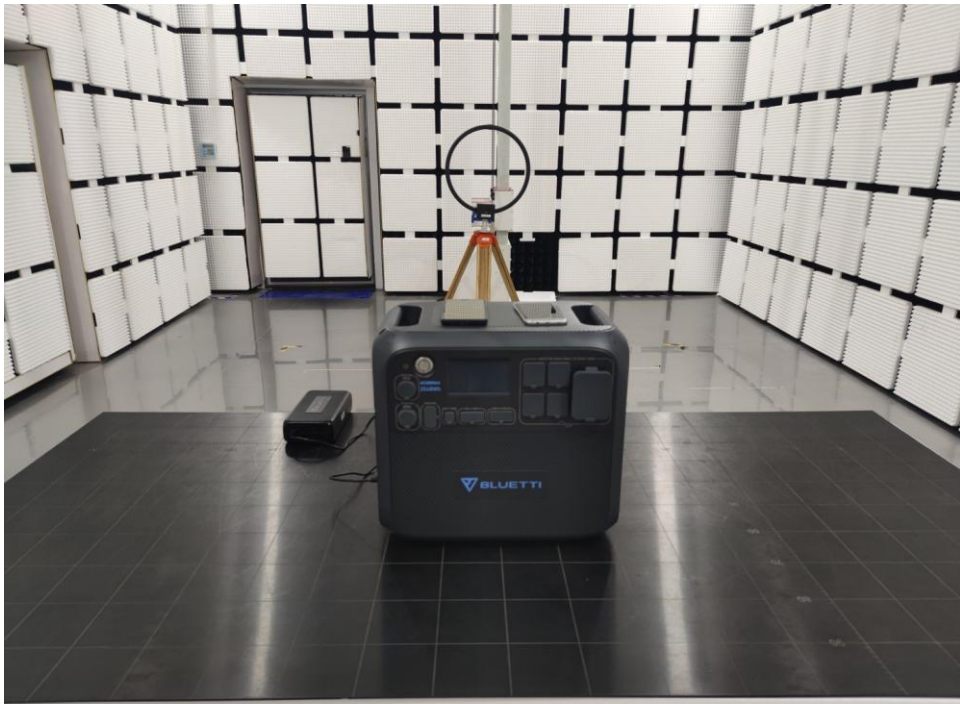

## Appendix A: Photographs of Test Setup

Product: PORTABLE POWER STATION

Model: AC200MAX

WPT Radiated Emission

## WPT Conducted Emission

## BLE Radiated Emission

BLE Conducted Emission