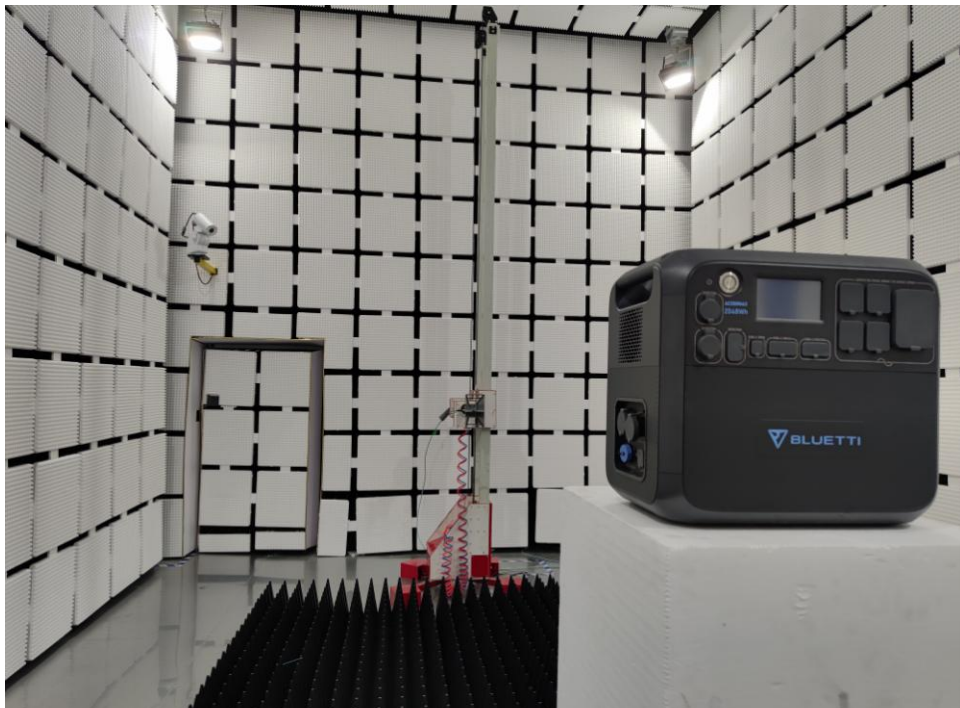

BLE Radiated Emission