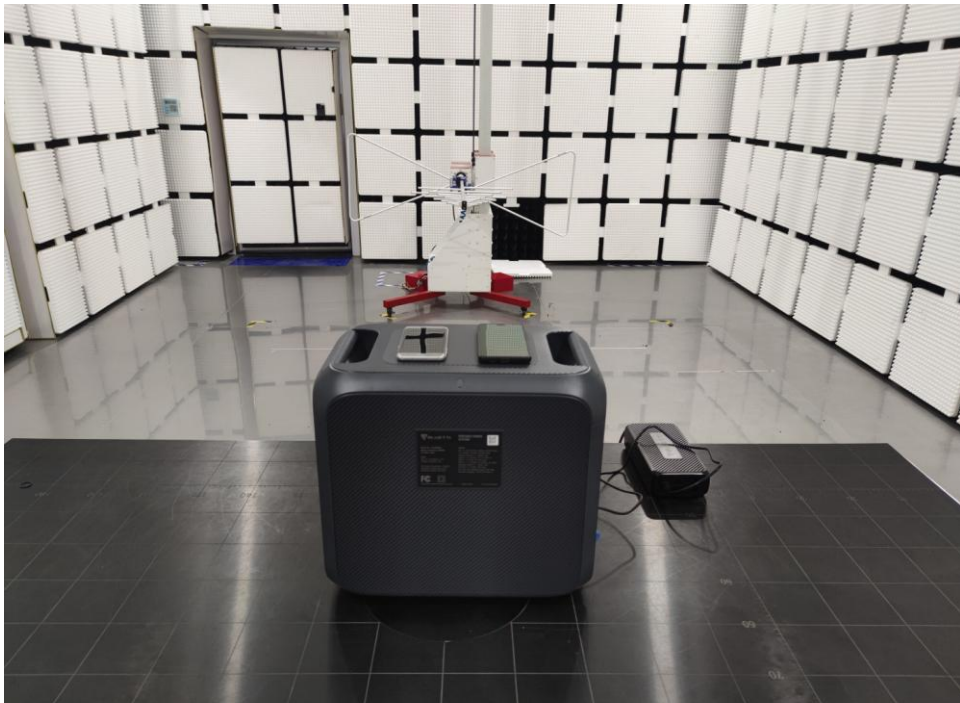

## Appendix A: Photographs of Test Setup

Product: PORTABLE POWER STATION

Model: AC200MAX

WPT Radiated Emission

## WPT Conducted Emission