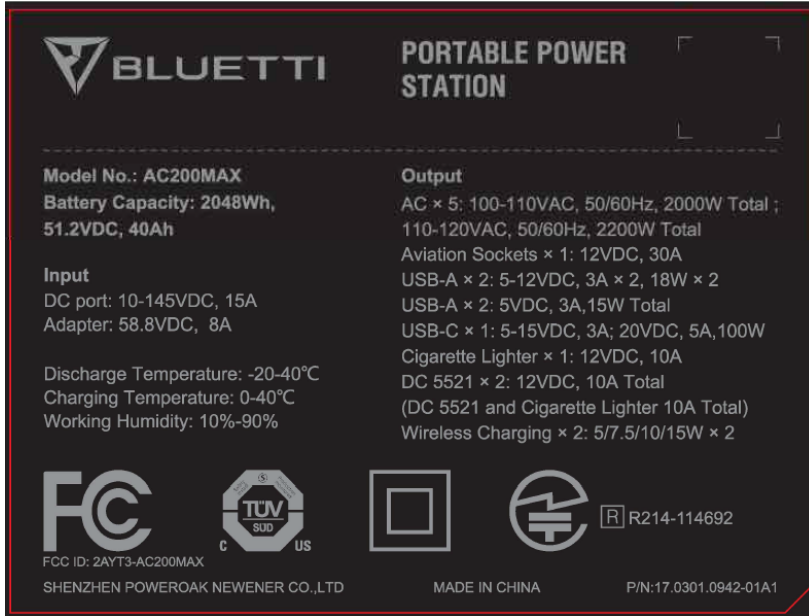

Label Artwork and Location

Model: AC200MAX

Label:

Size: L*W=120*90mm

Location