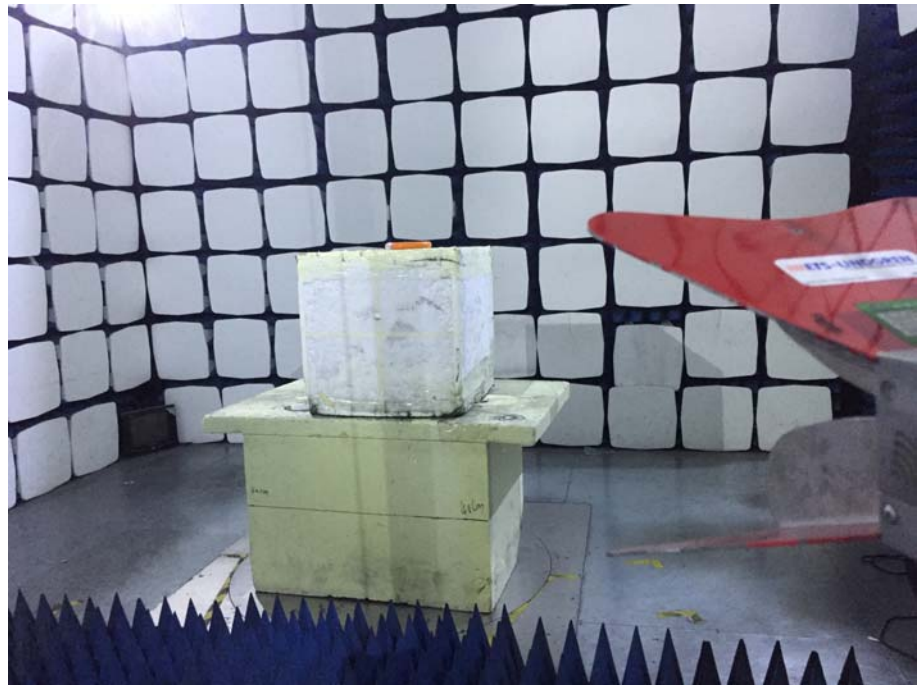

EXHIBIT 4 - TEST SETUP PHOTOGRAPHS

Radiation Emission Test Setup (Below 30MHz)

Radiation Emission Test Setup (30MHz to 1GHz)

**Radiation Emission Test
Setup (Above 1GHz)**

******* END OF REPORT *******