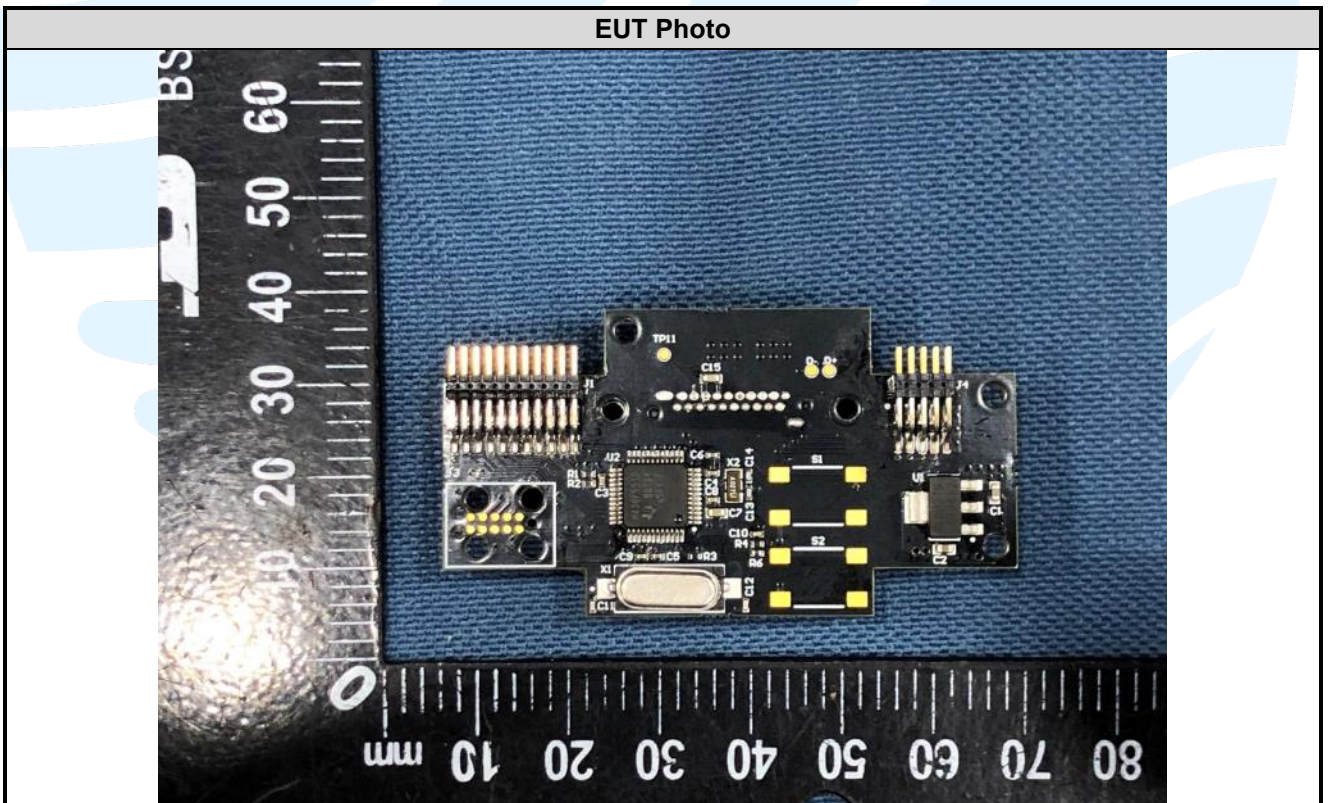

APPENDIX 2 PHOTOS OF EUT CONSTRUCTIONAL DETAILS
EUT INTERNAL PHOTOS

EUT Photo

EUT Photo

EUT Photo

EUT Photo

Shenzhen UnionTrust Quality and Technology Co., Ltd.

Address: Unit D/E of 9/F and 16/F, Block A, Building 6, Baoneng science and technology park, Longhua district, Shenzhen, China
Tel: +86-755-28230888 Fax: +86-755-28230886 E-mail: info@uttlab.com

[Http://www.uttlab.com](http://www.uttlab.com)

EUT Photo

Wi-Fi/BT Chipset

EUT Photo

Wi-Fi/BT Antenna