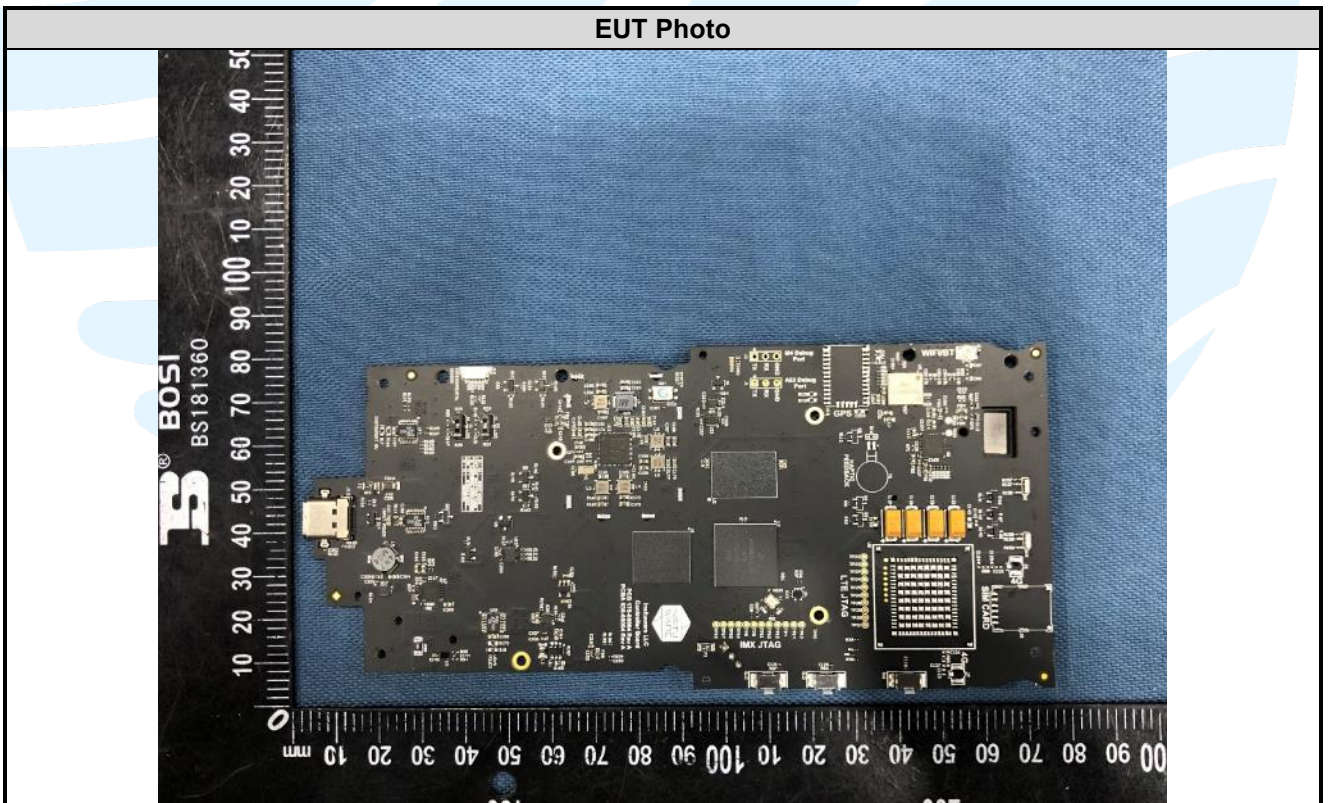

APPENDIX 2 PHOTOS OF EUT CONSTRUCTIONAL DETAILS
EUT INTERNAL PHOTOS

EUT Photo

EUT Photo

EUT Photo

EUT Photo

Shenzhen UnionTrust Quality and Technology Co., Ltd.

Address: Unit D/E of 9/F and 16/F, Block A, Building 6, Baoneng science and technology park, Longhua district, Shenzhen, China
Tel: +86-755-28230888 Fax: +86-755-28230886 E-mail: info@uttlab.com

[Http://www.uttlab.com](http://www.uttlab.com)

EUT Photo

Wi-Fi/BT Chipset

EUT Photo

Wi-Fi/BT Antenna