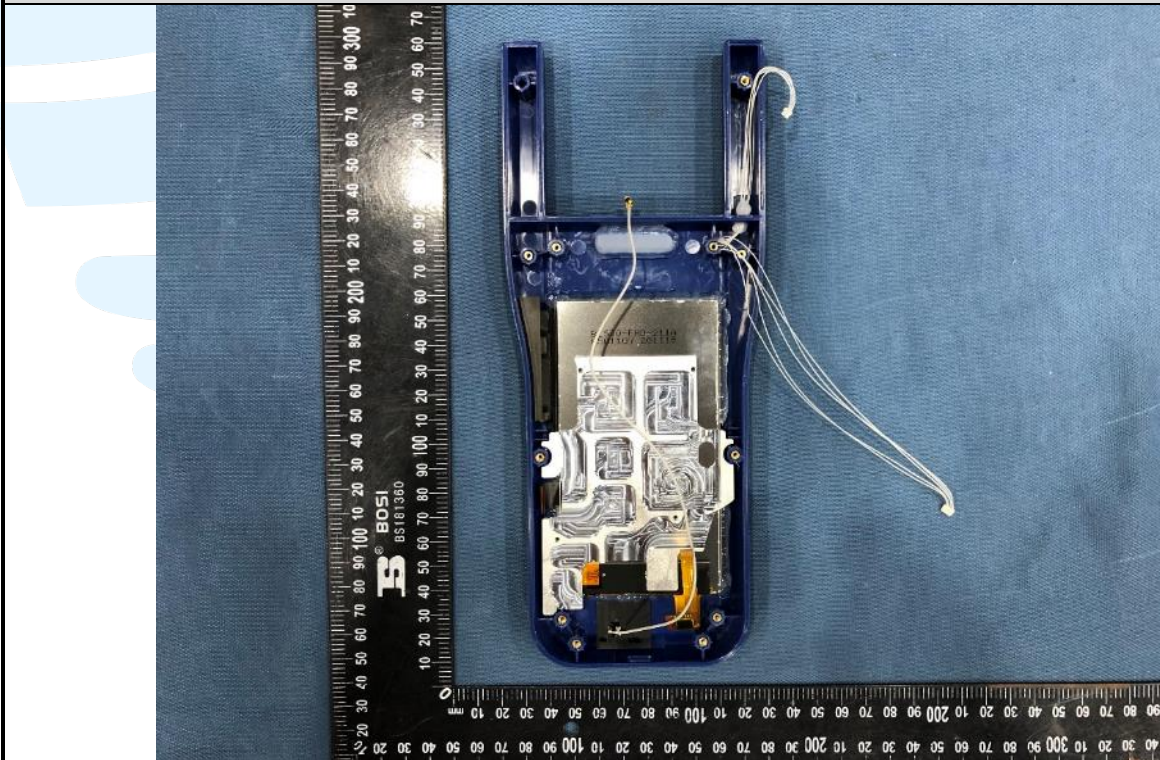

APPENDIX 2 PHOTOS OF EUT CONSTRUCTIONAL DETAILS
EUT INTERNAL PHOTOS

EUT Photo

EUT Photo

EUT Photo

EUT Photo

Shenzhen UnionTrust Quality and Technology Co., Ltd.

Address: Unit D/E of 9/F and 16/F, Block A, Building 6, Baoneng science and technology park, Longhua district, Shenzhen, China
Tel: +86-755-28230888 Fax: +86-755-28230886 E-mail: info@uttlab.com

[Http://www.uttlab.com](http://www.uttlab.com)

EUT Photo

Wi-Fi/BT Chipset

EUT Photo

Wi-Fi/BT Antenna