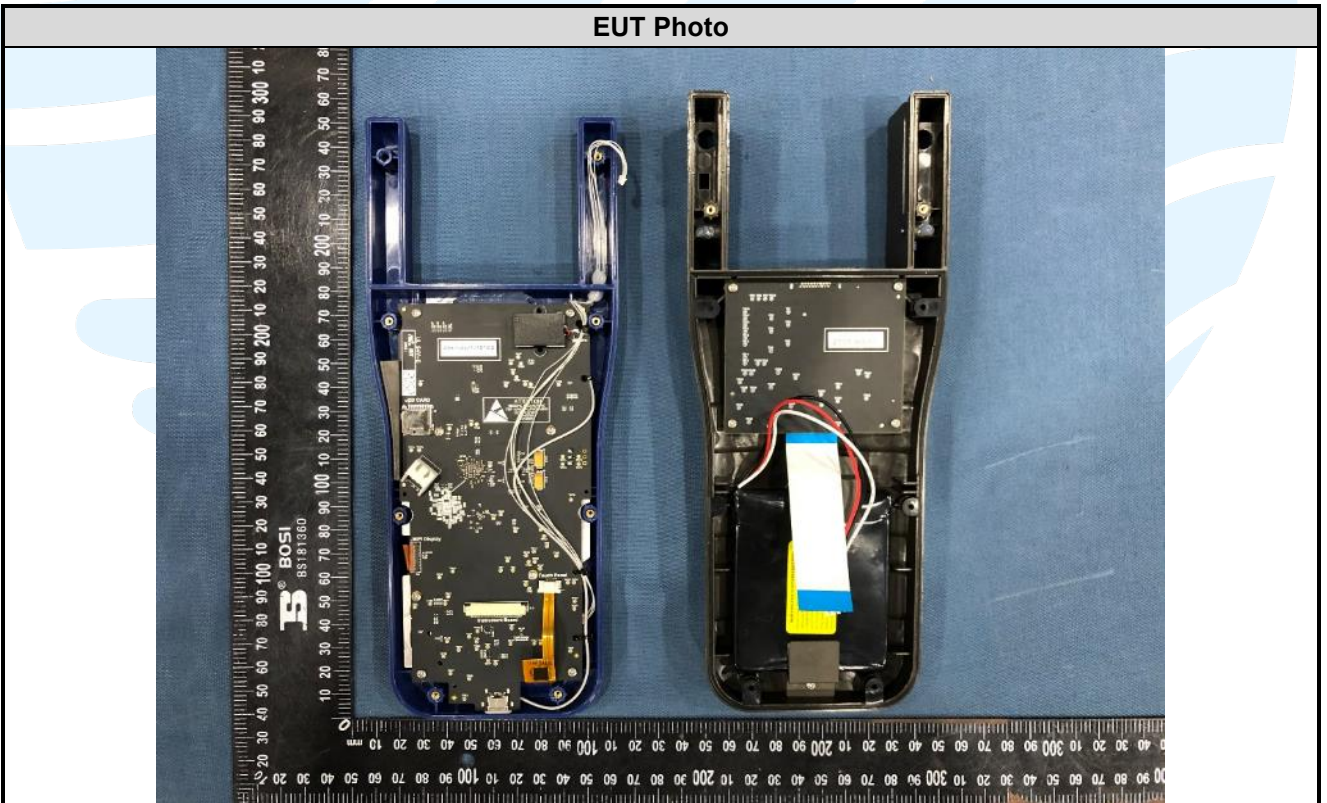

APPENDIX 2 PHOTOS OF EUT CONSTRUCTIONAL DETAILS
EUT INTERNAL PHOTOS

EUT Photo

EUT Photo

EUT Photo

EUT Photo

Shenzhen UnionTrust Quality and Technology Co., Ltd.

Address: Unit D/E of 9/F and 16/F, Block A, Building 6, Baoneng science and technology park, Longhua district, Shenzhen, China
Tel: +86-755-28230888 Fax: +86-755-28230886 E-mail: info@uttlab.com

[Http://www.uttlab.com](http://www.uttlab.com)

EUT Photo

Wi-Fi/BT Chipset

EUT Photo

Wi-Fi/BT Antenna