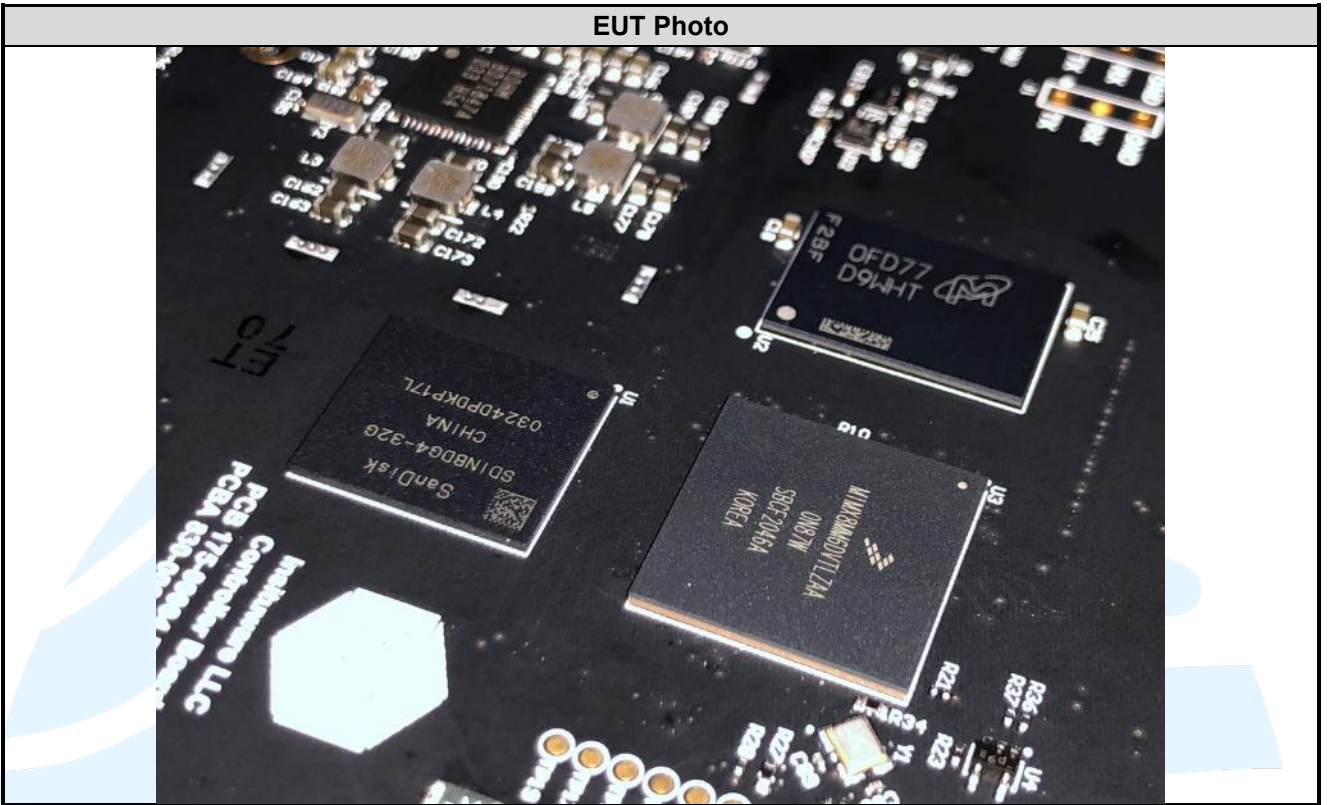

APPENDIX 2 PHOTOS OF EUT CONSTRUCTIONAL DETAILS
EUT INTERNAL PHOTOS

EUT Photo

EUT Photo

EUT Photo

EUT Photo

Shenzhen UnionTrust Quality and Technology Co., Ltd.

Address: Unit D/E of 9/F and 16/F, Block A, Building 6, Baoneng science and technology park, Longhua district, Shenzhen, China
Tel: +86-755-28230888 Fax: +86-755-28230886 E-mail: info@uttlab.com

[Http://www.uttlab.com](http://www.uttlab.com)

EUT Photo

Wi-Fi/BT Chipset

EUT Photo

Wi-Fi/BT Antenna