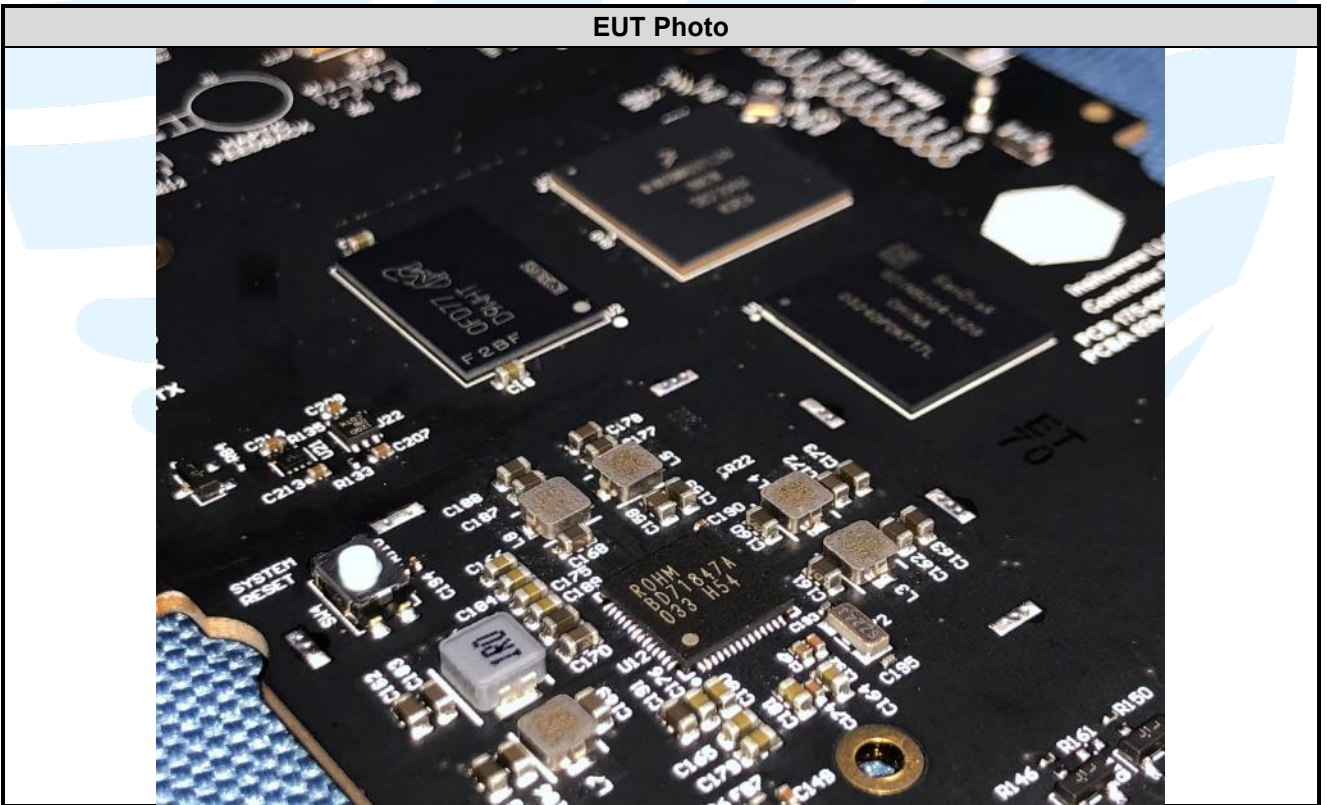

APPENDIX 2 PHOTOS OF EUT CONSTRUCTIONAL DETAILS
EUT INTERNAL PHOTOS

EUT Photo

EUT Photo

EUT Photo

EUT Photo

Shenzhen UnionTrust Quality and Technology Co., Ltd.

Address: Unit D/E of 9/F and 16/F, Block A, Building 6, Baoneng science and technology park, Longhua district, Shenzhen, China
Tel: +86-755-28230888 Fax: +86-755-28230886 E-mail: info@uttlab.com

[Http://www.uttlab.com](http://www.uttlab.com)

EUT Photo

Wi-Fi/BT Chipset

EUT Photo

Wi-Fi/BT Antenna