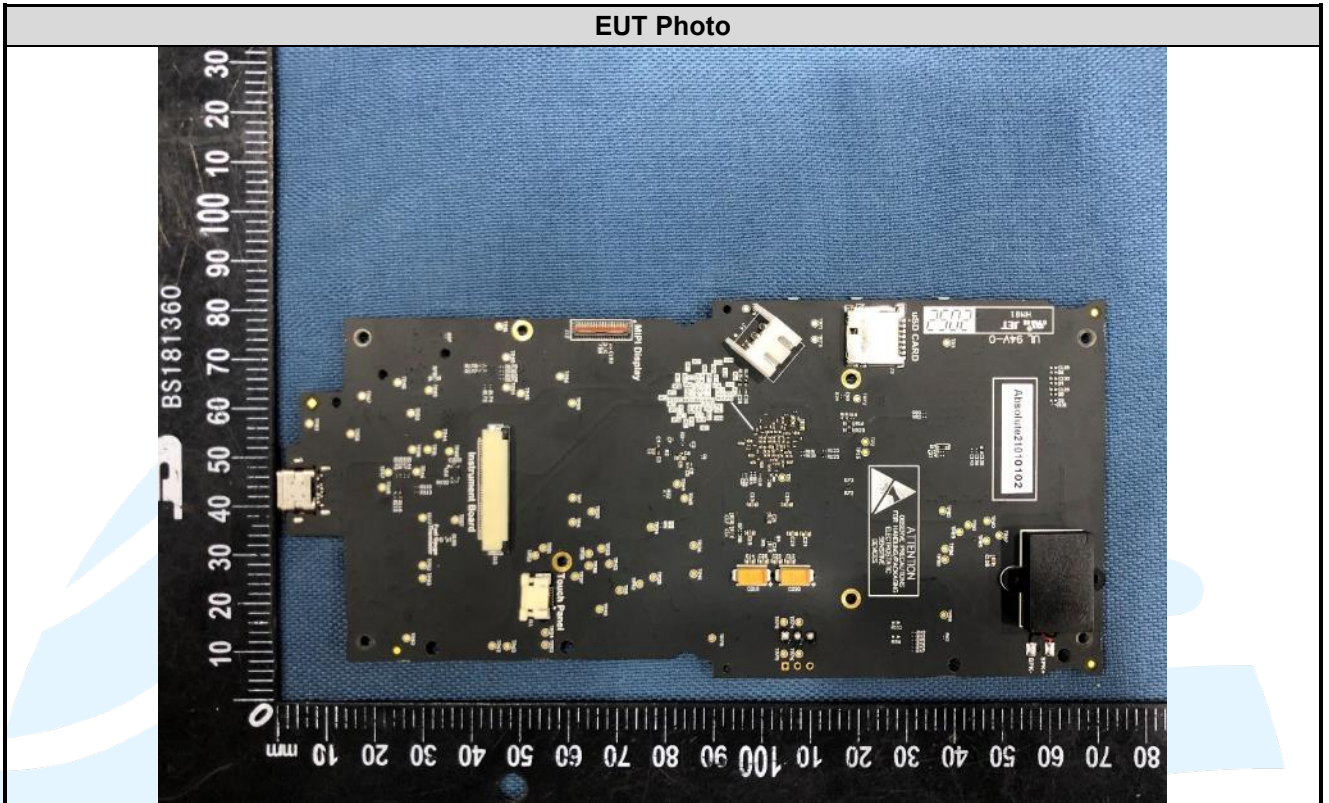

APPENDIX 2 PHOTOS OF EUT CONSTRUCTIONAL DETAILS
EUT INTERNAL PHOTOS

EUT Photo

EUT Photo

EUT Photo

EUT Photo

Shenzhen UnionTrust Quality and Technology Co., Ltd.

Address: Unit D/E of 9/F and 16/F, Block A, Building 6, Baoneng science and technology park, Longhua district, Shenzhen, China
Tel: +86-755-28230888 Fax: +86-755-28230886 E-mail: info@uttlab.com

[Http://www.uttlab.com](http://www.uttlab.com)

EUT Photo

Wi-Fi/BT Chipset

EUT Photo

Wi-Fi/BT Antenna