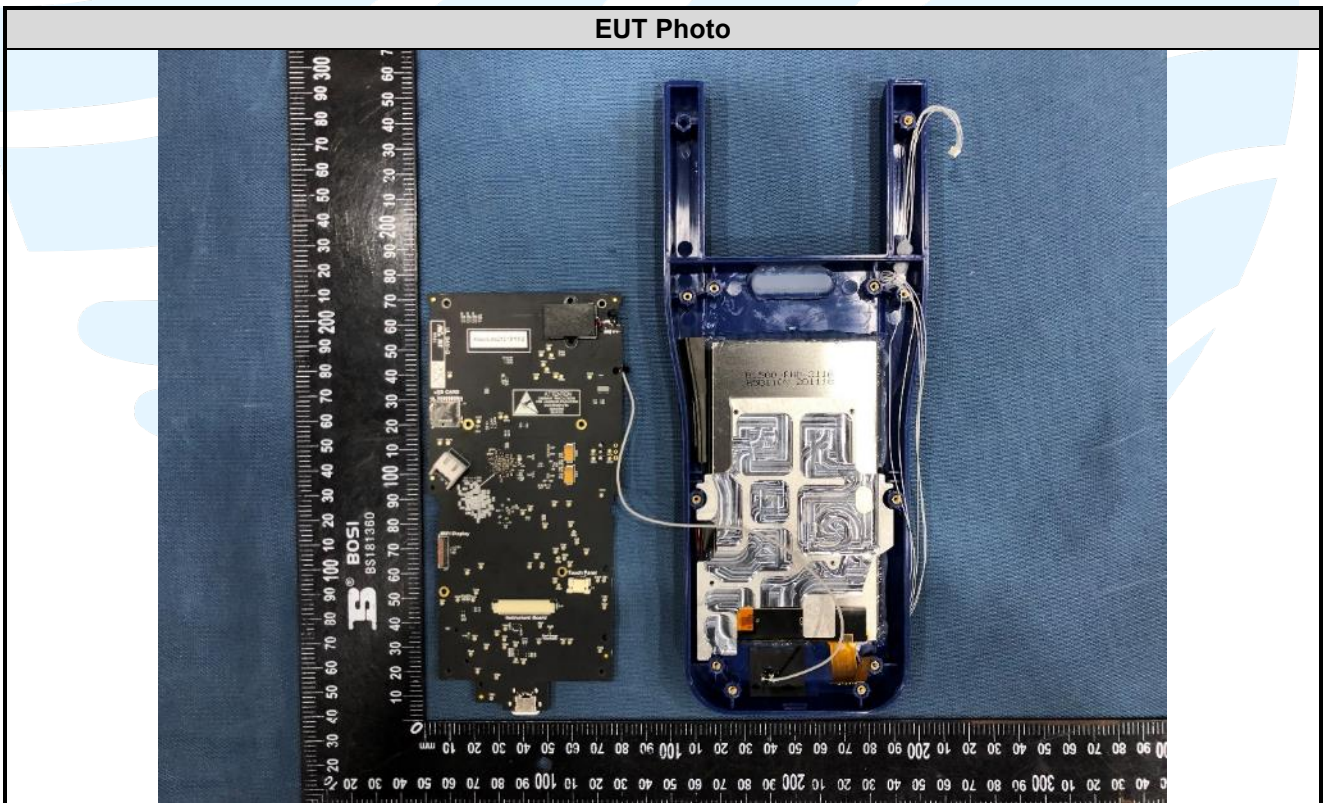

APPENDIX 2 PHOTOS OF EUT CONSTRUCTIONAL DETAILS
EUT INTERNAL PHOTOS

EUT Photo

EUT Photo

EUT Photo

EUT Photo

Shenzhen UnionTrust Quality and Technology Co., Ltd.

Address: Unit D/E of 9/F and 16/F, Block A, Building 6, Baoneng science and technology park, Longhua district, Shenzhen, China
Tel: +86-755-28230888 Fax: +86-755-28230886 E-mail: info@uttlab.com

[Http://www.uttlab.com](http://www.uttlab.com)

EUT Photo

Wi-Fi/BT Chipset

EUT Photo

Wi-Fi/BT Antenna