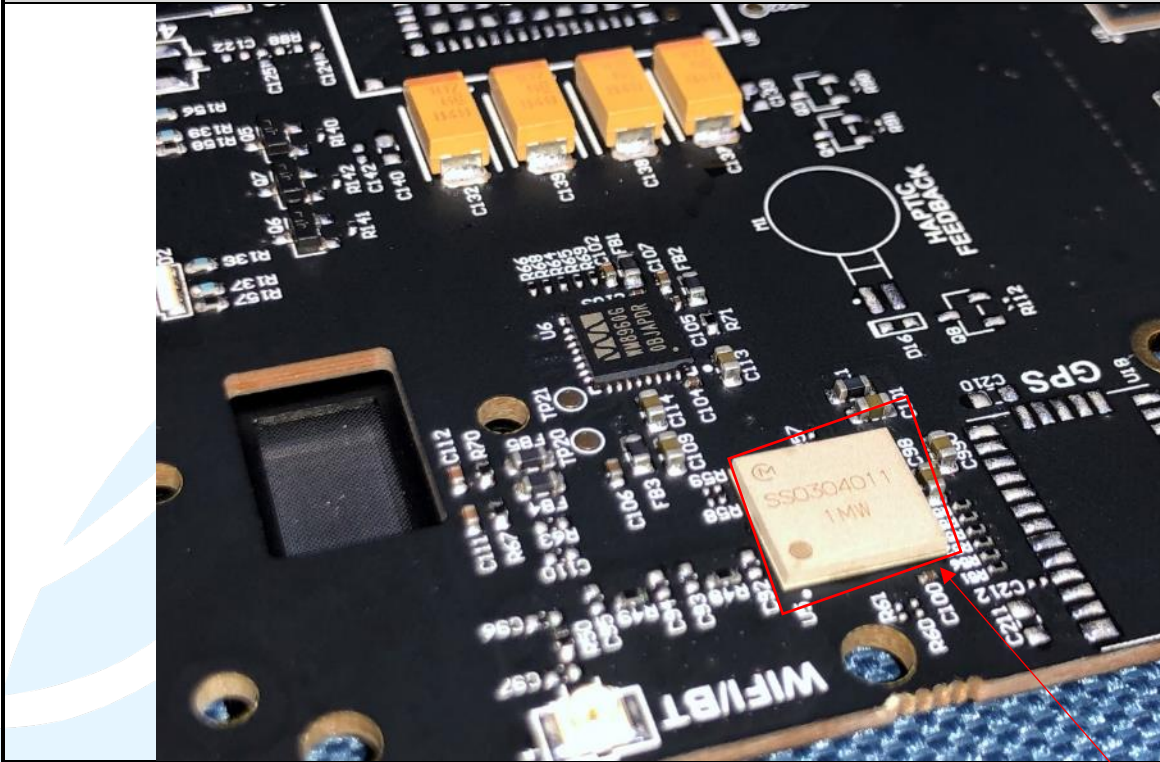

APPENDIX 2 PHOTOS OF EUT CONSTRUCTIONAL DETAILS
EUT INTERNAL PHOTOS

EUT Photo

EUT Photo

EUT Photo

EUT Photo

Shenzhen UnionTrust Quality and Technology Co., Ltd.

Address: Unit D/E of 9/F and 16/F, Block A, Building 6, Baoneng science and technology park, Longhua district, Shenzhen, China
Tel: +86-755-28230888 Fax: +86-755-28230886 E-mail: info@uttlab.com

[Http://www.uttlab.com](http://www.uttlab.com)

EUT Photo

Wi-Fi/BT Chipset

EUT Photo

Wi-Fi/BT Antenna