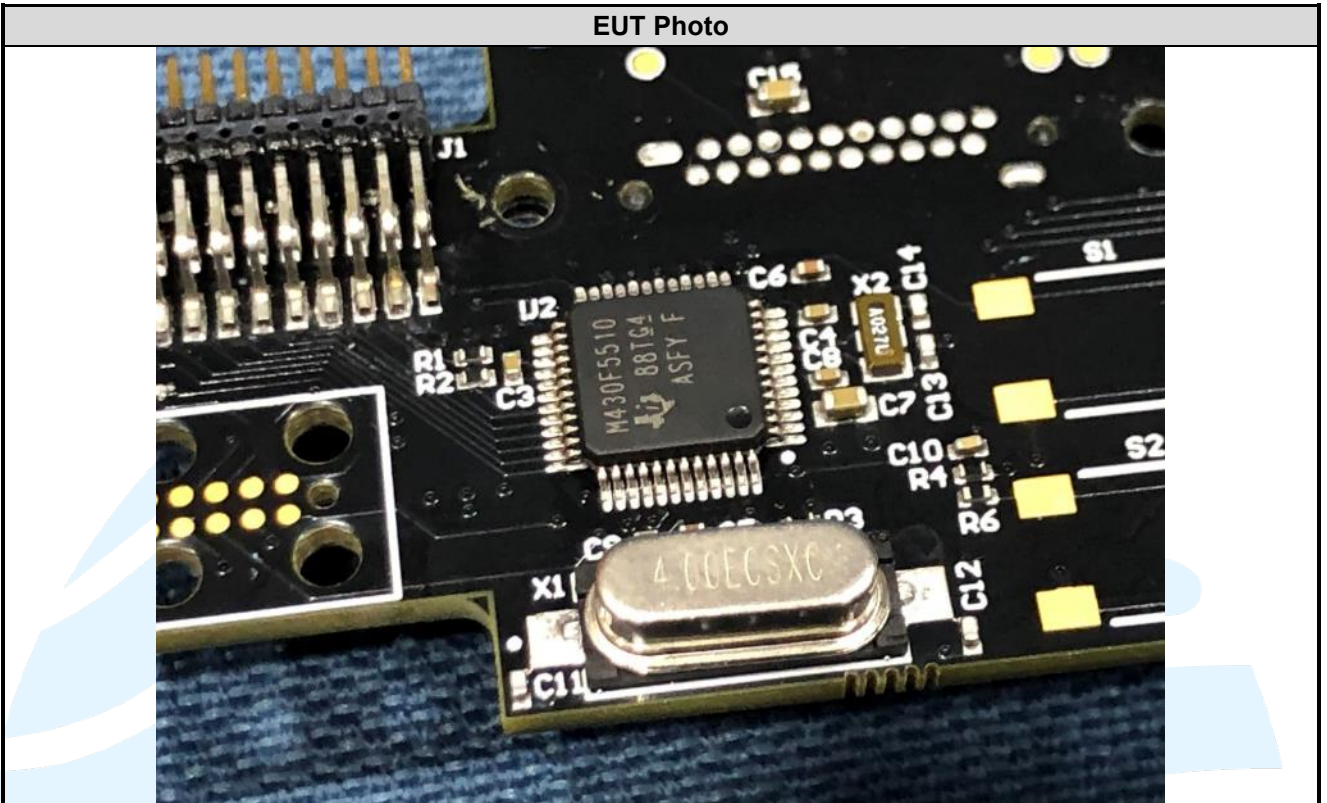

APPENDIX 2 PHOTOS OF EUT CONSTRUCTIONAL DETAILS
EUT INTERNAL PHOTOS

EUT Photo

EUT Photo

EUT Photo

EUT Photo

Shenzhen UnionTrust Quality and Technology Co., Ltd.

Address: Unit D/E of 9/F and 16/F, Block A, Building 6, Baoneng science and technology park, Longhua district, Shenzhen, China
Tel: +86-755-28230888 Fax: +86-755-28230886 E-mail: info@uttlab.com

[Http://www.uttlab.com](http://www.uttlab.com)

EUT Photo

Wi-Fi/BT Chipset

EUT Photo

Wi-Fi/BT Antenna