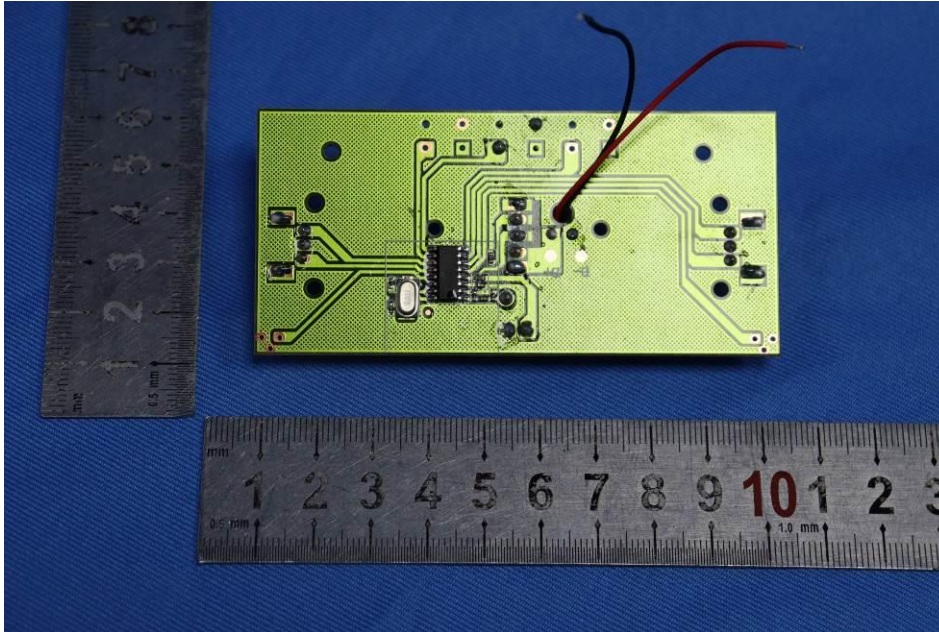

Appendix

Internal Photos

for SZCR2305001548AT

FCC ID: 2AYRQ-WT2023

EUT Constructional Details (EUT Photos)

- End of the Appendix -