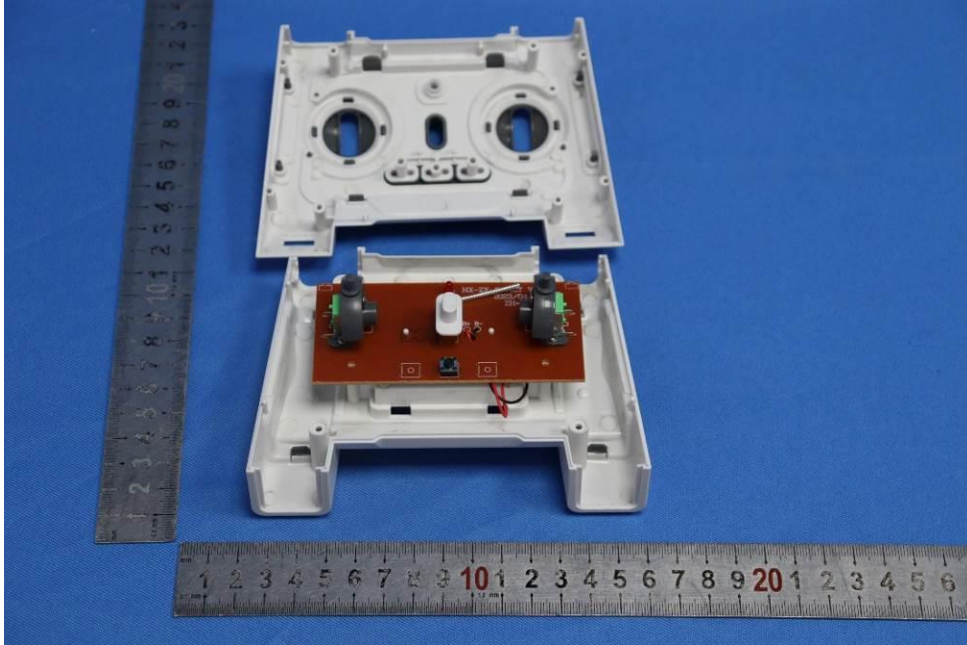

Appendix

Internal Photos

for SZCR2305001548AT

FCC ID: 2AYRQ-WT2023

EUT Constructional Details (EUT Photos)

- End of the Appendix -