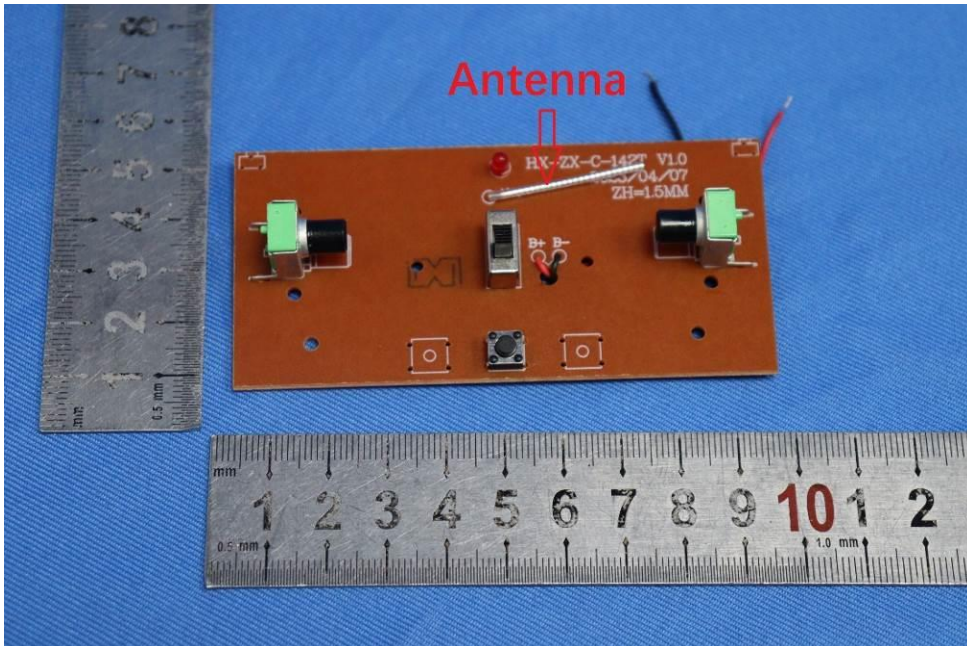

Appendix

Internal Photos

for SZCR2305001548AT

FCC ID: 2AYRQ-WT2023

EUT Constructional Details (EUT Photos)

- End of the Appendix -