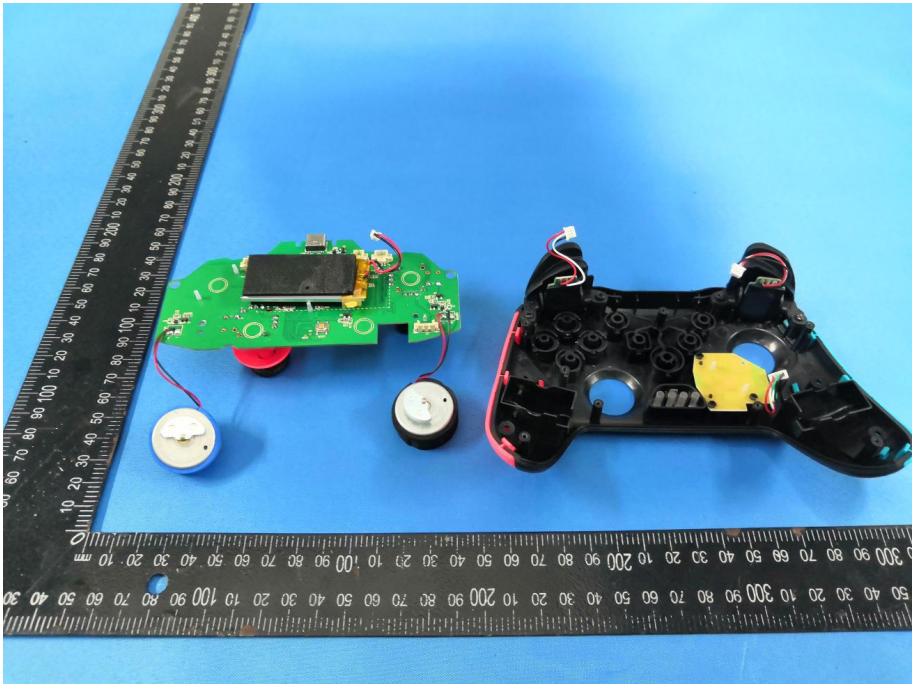

FCC ID: 2AYRM-NS009

RF CHIP: Model :BK3432

Manufacturer: BELON SOLUTIONS