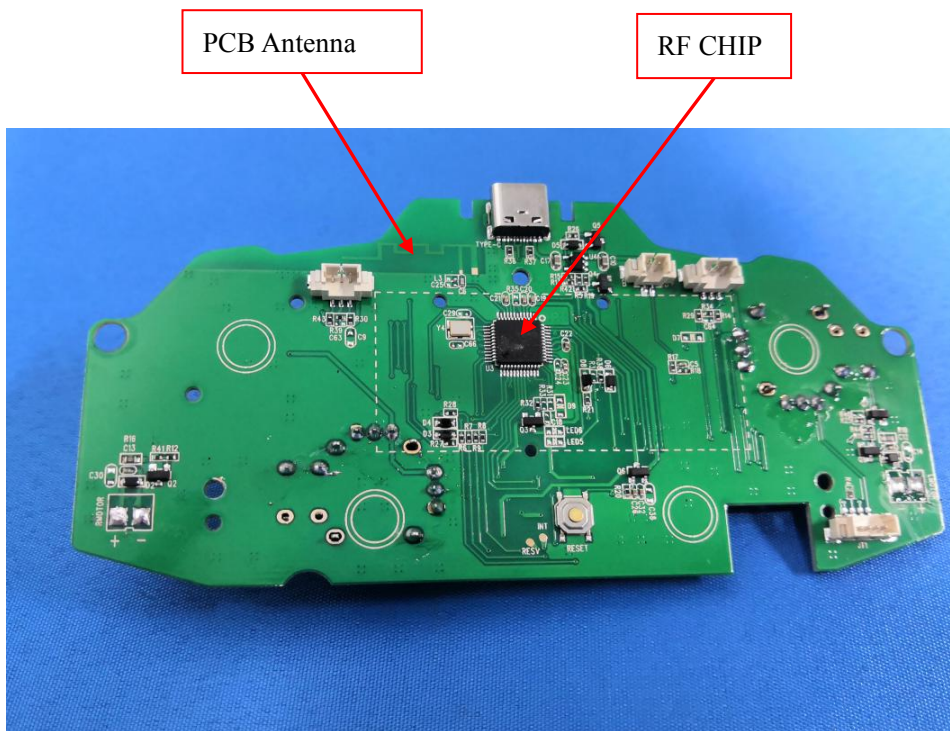

FCC ID: 2AYRM-NS009

RF CHIP: Model :BK3432

Manufacturer: BELON SOLUTIONS