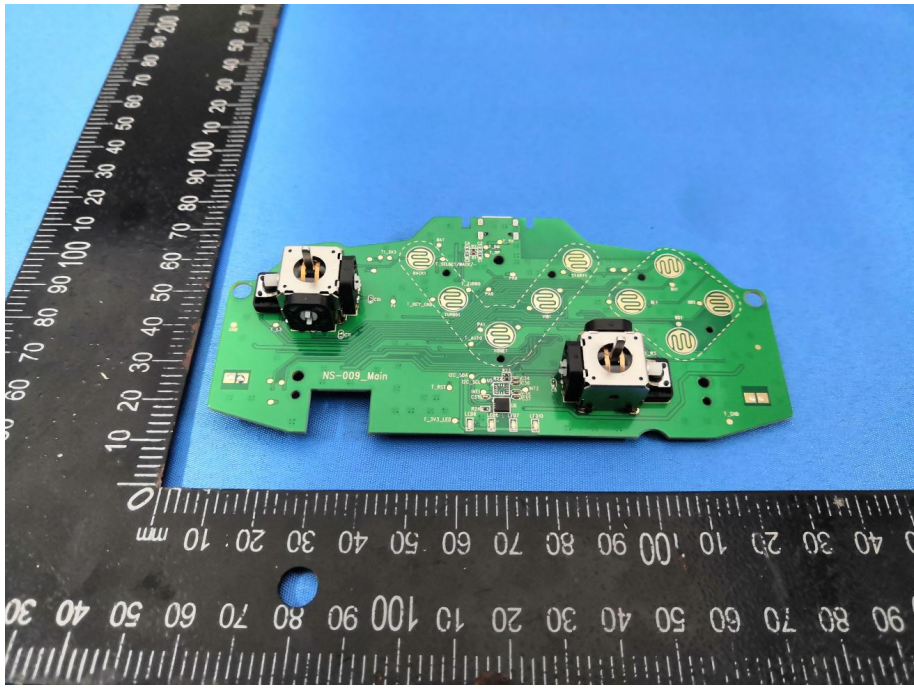

FCC ID: 2AYRM-NS009

RF CHIP: Model :BK3432

Manufacturer: BELON SOLUTIONS