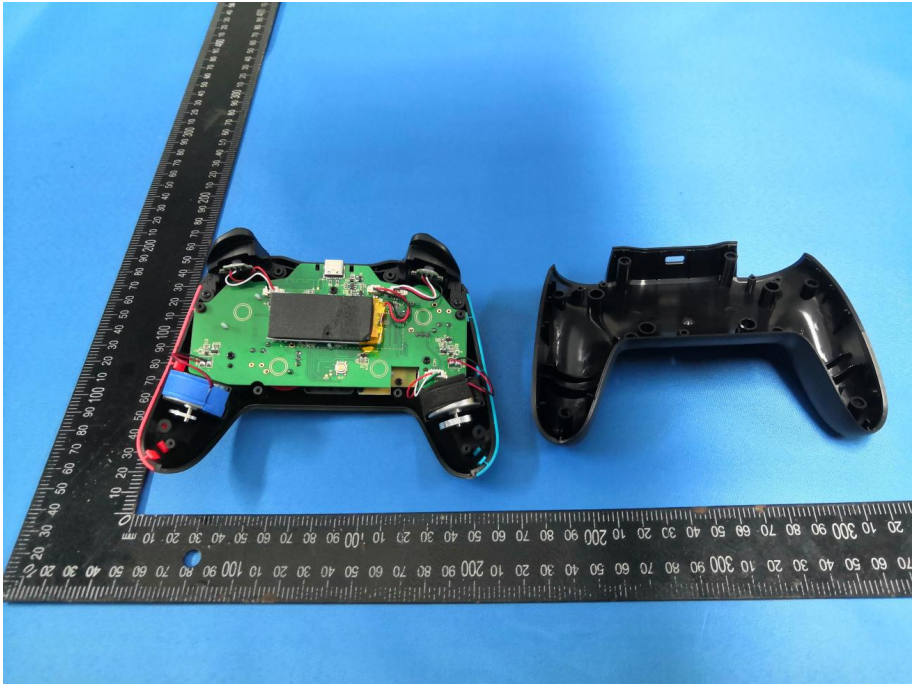

FCC ID: 2AYRM-NS009

RF CHIP: Model :BK3432

Manufacturer: BELON SOLUTIONS