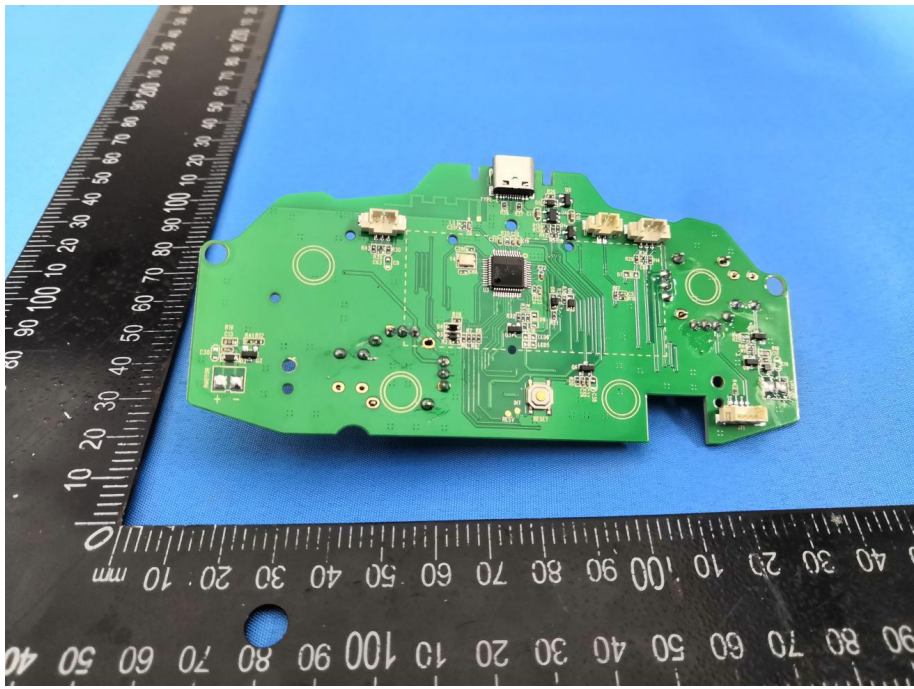

FCC ID: 2AYRM-NS009

RF CHIP: Model :BK3432

Manufacturer: BELON SOLUTIONS