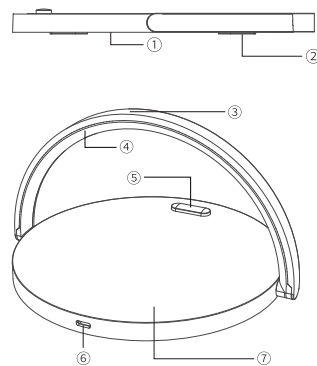

Appearance button

- ① Metal electrolytic board
- ② Silicone mat
- ③ Heat-drawn brushed aluminum
- ④ PP lampshade
- ⑤ Tact switch
- ⑥ Type-C interface
- ⑦ Shading ABS

Operation method

1. Connect the USB port of the USB cable to the power adapter and the Type-C port to the wireless charger.
2. After the product is powered on, the product indicator lights flash blue and white, and the white light is always on.
3. Place the device to be charged in the charging indication area of the product. The white light turns blue, the blue light is always on, and the charging state is entered.