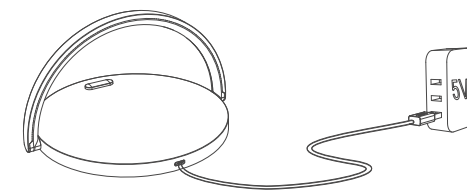

### Features of the product

- Simple and exquisite shape
- Mobile phone stand function
- Adjustable holder
- Charging distance ≤8mm

### Operation method

1. Connect the USB port of the USB cable to the power adapter and the Type-C port to the wireless charger.
2. After the product is powered on, the product indicator lights flash blue and white, and the white light is always on.
3. Place the device to be charged in the charging indication area of the product. The white light turns blue, the blue light is always on, and the charging state is entered.