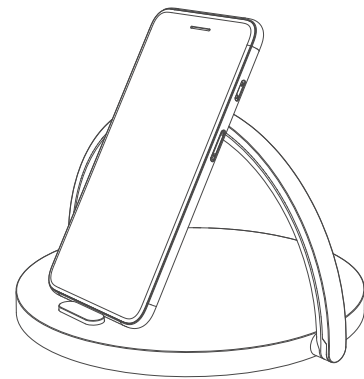

90.00 mm

70.00 mm

正

S21无线充小台灯

产品使用说明

非常感谢您选择我司产品,在使用产品前请认真阅读好产品说明

产品特点

- 造型简易精致.
- 手机支架功能.
- 可调节支架.
- 充电距离≤8mm.