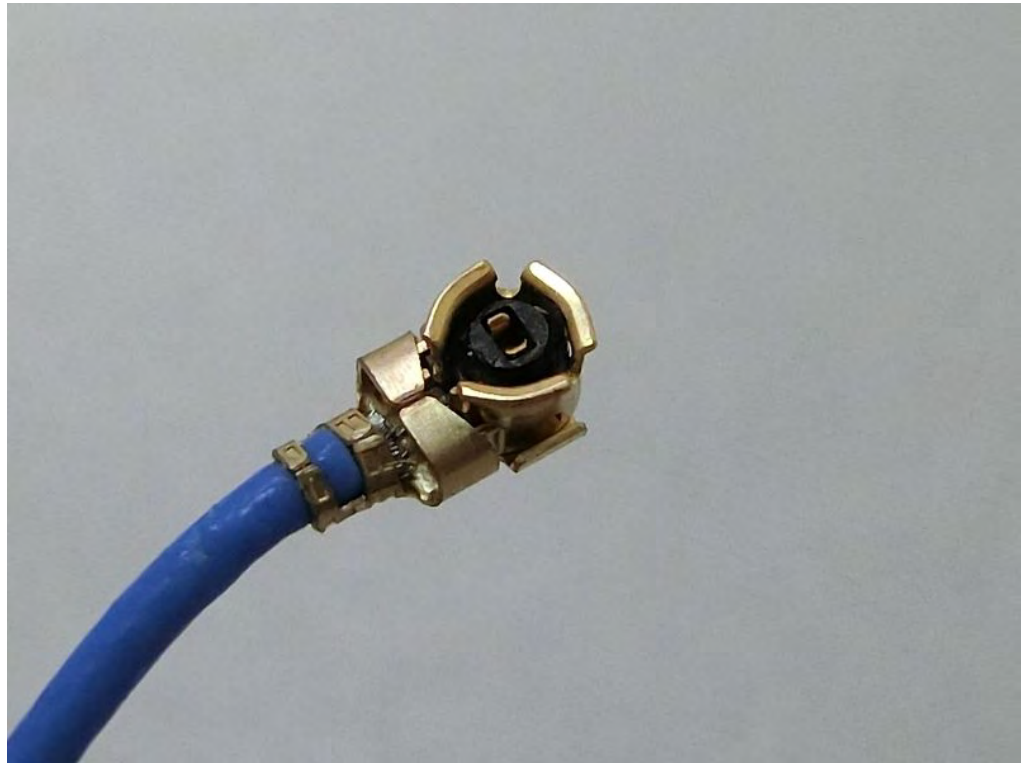

Brand Name: LINKSYS Model Name: MBE7000, MBE70EC, MBE70WH, MBE70MS, SPNMBE70, MBE70

Bluetooth/Zigbee
Chipset (Main source)

Bluetooth/Zigbee
Chipset (Second source)