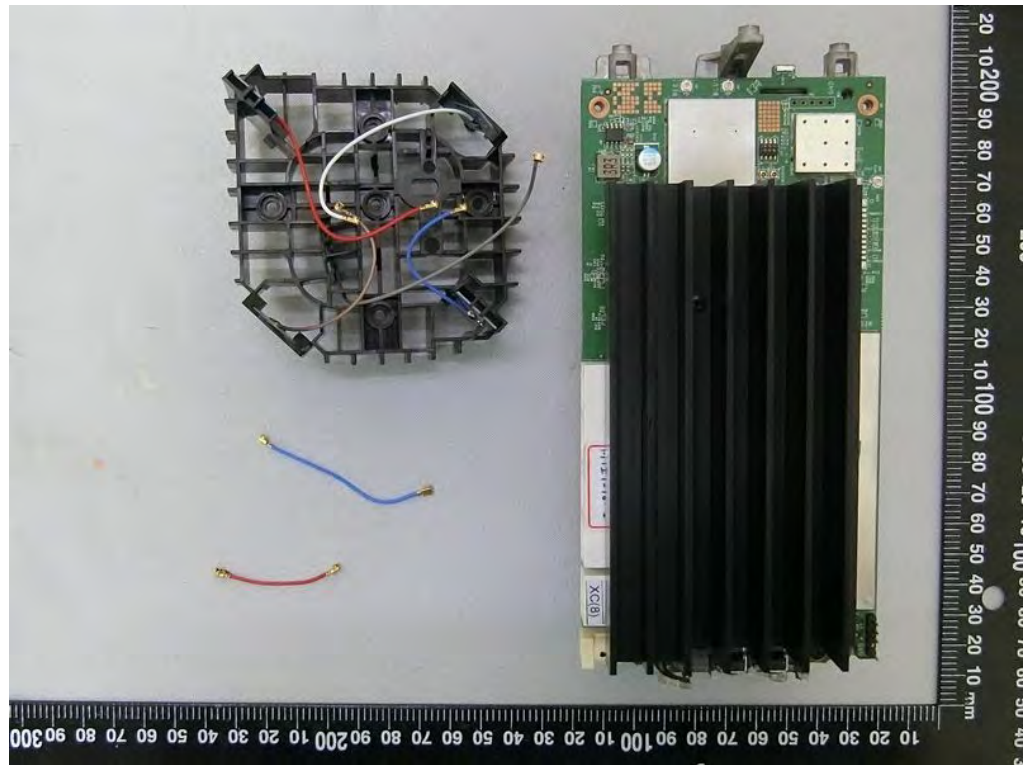

Brand Name: LINKSYS Model Name: MBE7000, MBE70EC, MBE70WH, MBE70MS, SPNMBE70, MBE70

Bluetooth/Zigbee
Chipset (Main source)

Bluetooth/Zigbee
Chipset (Second source)