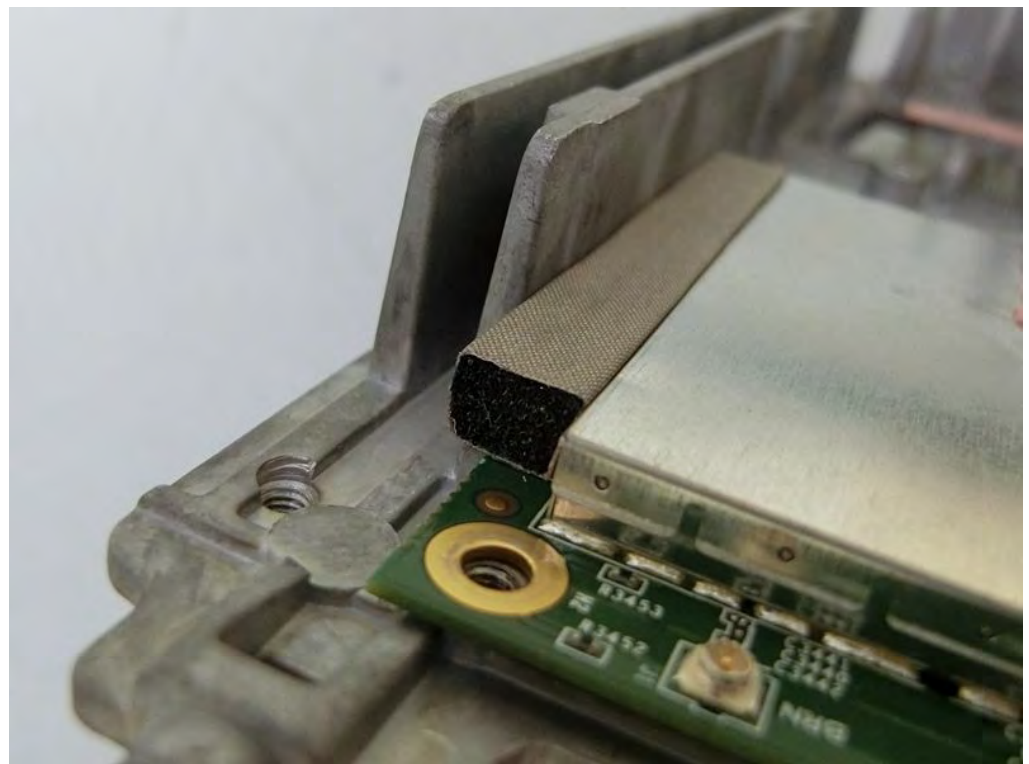

Brand Name: LINKSYS Model Name: MBE7000, MBE70EC, MBE70WH, MBE70MS, SPNMBE70, MBE70

Bluetooth/Zigbee
Chipset (Main source)

Bluetooth/Zigbee
Chipset (Second source)