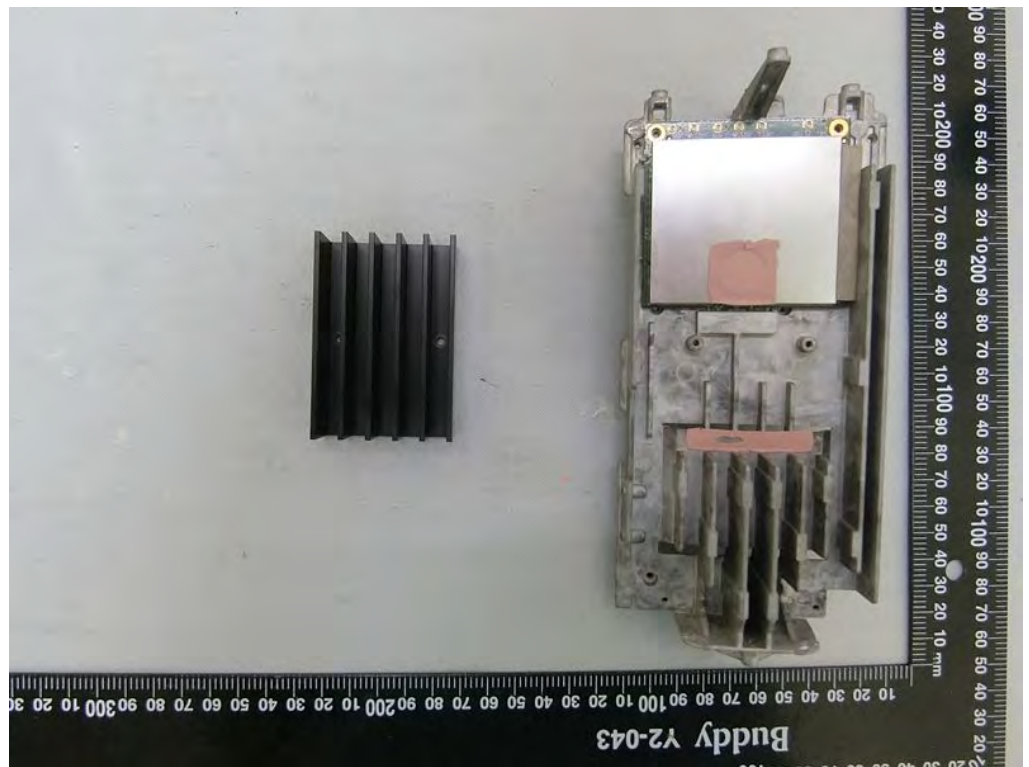

Brand Name: LINKSYS Model Name: MBE7000, MBE70EC, MBE70WH, MBE70MS, SPNMBE70, MBE70

Bluetooth/Zigbee
Chipset (Main source)

Bluetooth/Zigbee
Chipset (Second source)