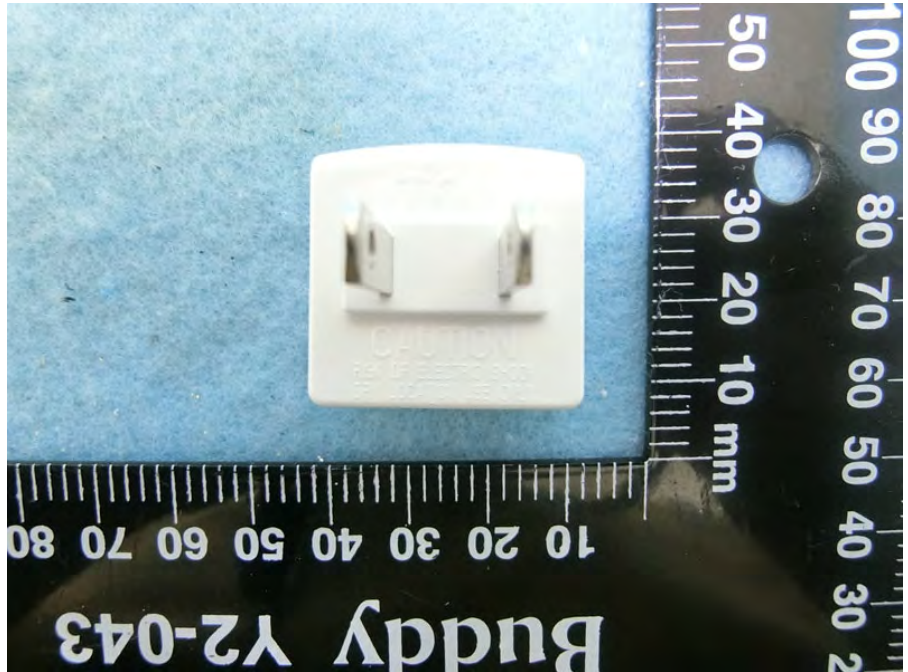

Brand Name: LINKSYS Model Name: MX2000, MX20EC, MX20MS, MX20WH

Adapter 1

Adapter 2

Adapter 3

Adapter 4

Plug 1
(For adapter 1 use only)

Plug 2
(For adapter 4 use only)

RJ-45 cable