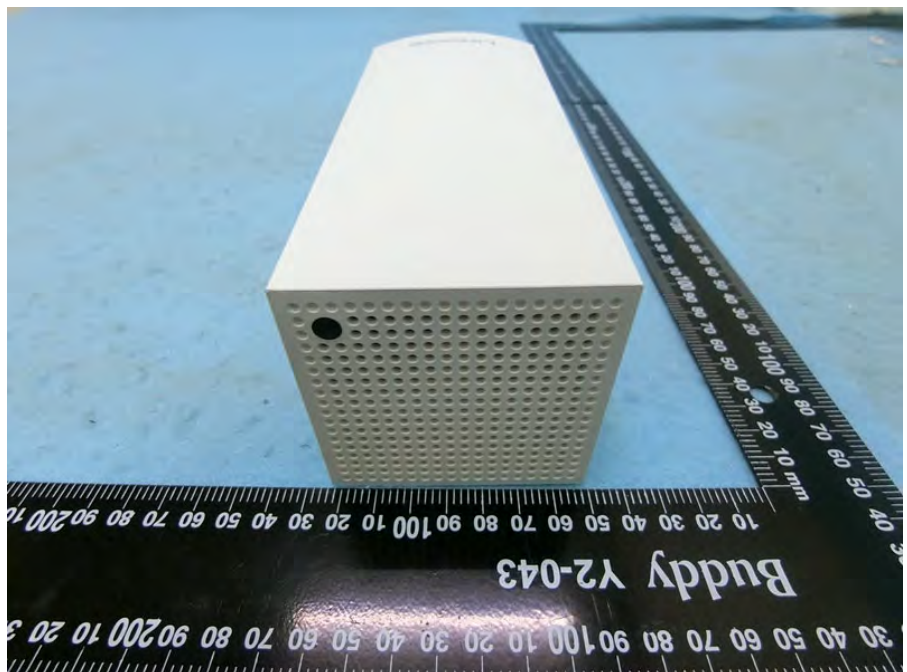

Brand Name: LINKSYS Model Name: MX2000, MX20EC, MX20MS, MX20WH

Adapter 1

Adapter 2

Adapter 3

Adapter 4

Plug 1
(For adapter 1 use only)

Plug 2
(For adapter 4 use only)

RJ-45 cable