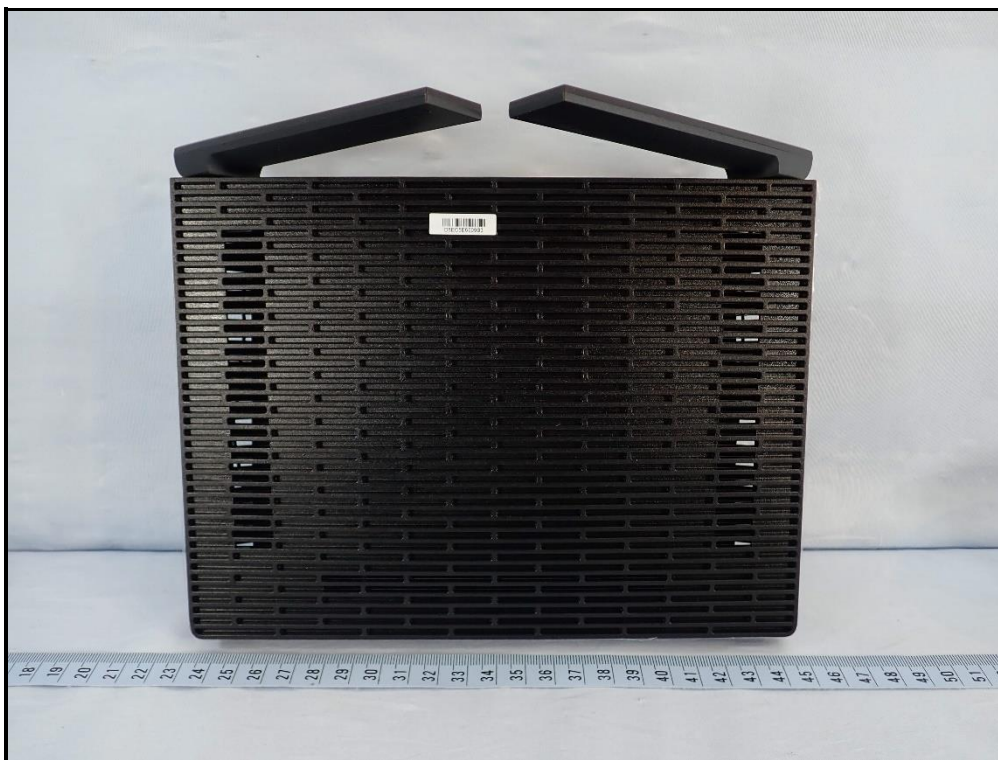

CONSTRUCTION PHOTOS OF EUT

Adapter

Model: KSA-18W-120150D5

Model: KSA-18W-120150VU

Model: MSA-C1500IC12.0-18P-US

Model: MSA-C1500IC12.0-18P-zz