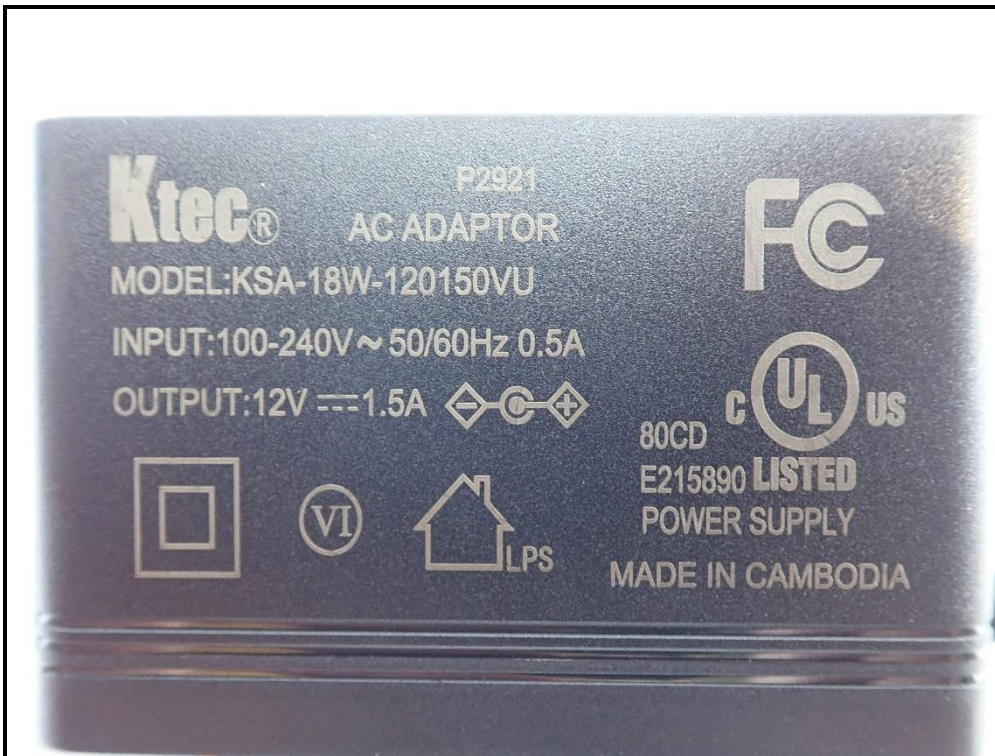

CONSTRUCTION PHOTOS OF EUT

Adapter

Model: KSA-18W-120150D5

Model: KSA-18W-120150VU

Model: MSA-C1500IC12.0-18P-US

Model: MSA-C1500IC12.0-18P-zz