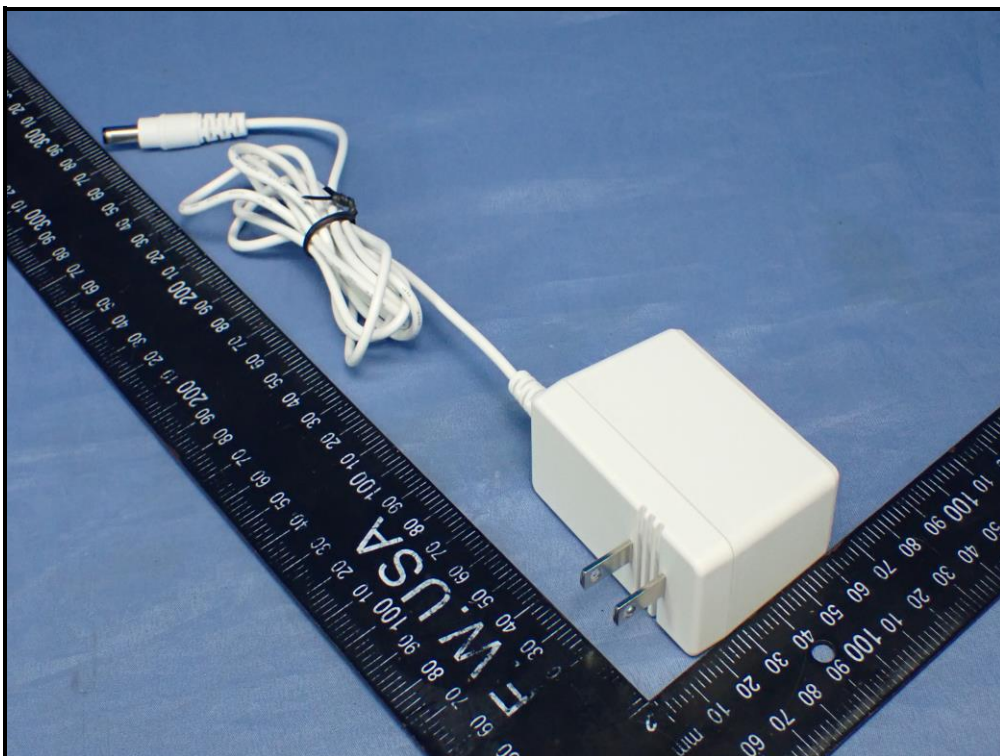

## CONSTRUCTION PHOTOS OF EUT

Model: MX4300

Model: MX4300S

Adapter: WA-36N12FU

Adapter: KSA-36W-120300HU

Adapter: MU36B1120300-A1