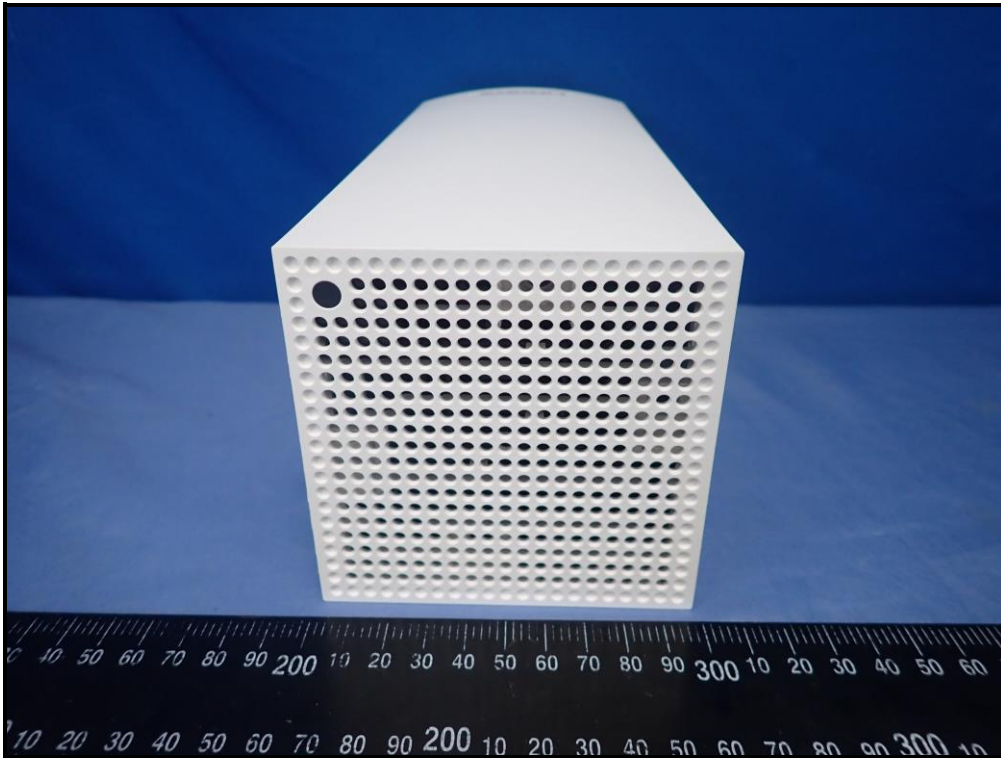

## CONSTRUCTION PHOTOS OF EUT

Model: MX4300

Model: MX4300S

Adapter: WA-36N12FU

Adapter: KSA-36W-120300HU

Adapter: MU36B1120300-A1