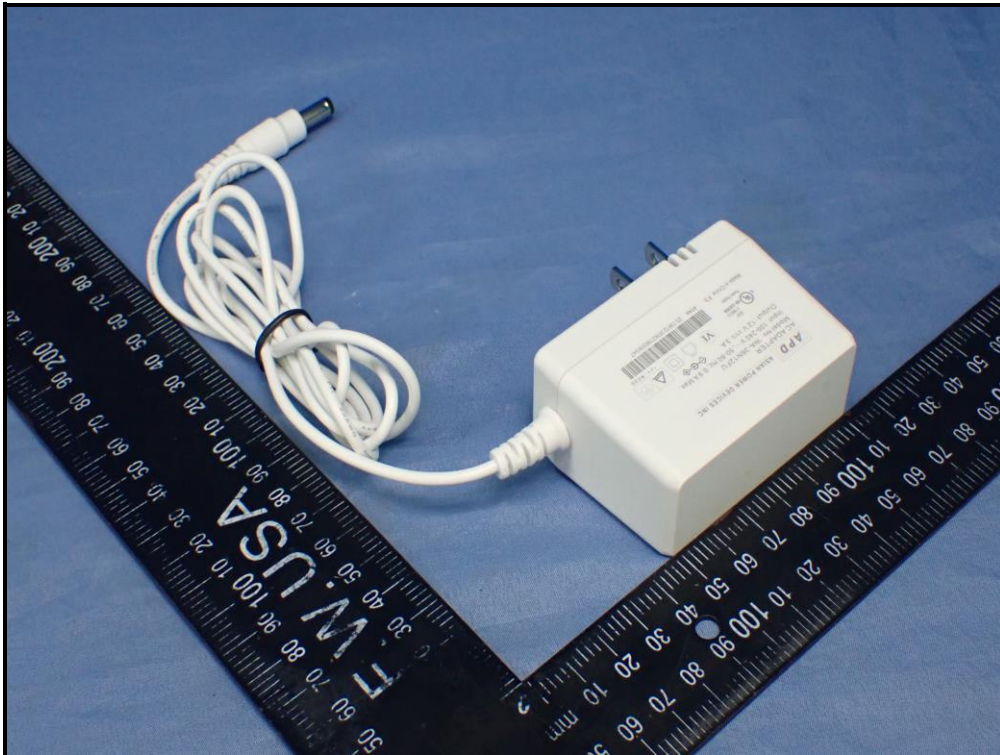

## CONSTRUCTION PHOTOS OF EUT

Model: MX4300

Model: MX4300S

Adapter: WA-36N12FU

Adapter: KSA-36W-120300HU

Adapter: MU36B1120300-A1