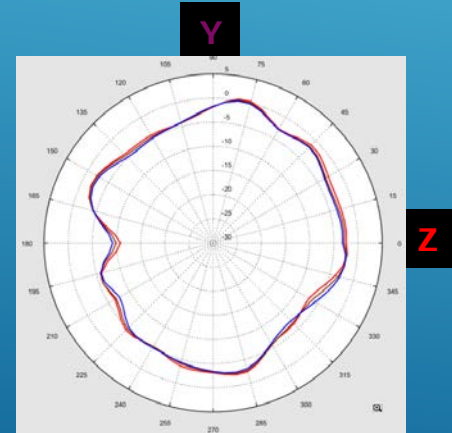

BT_ANT GainTotal (dBi) Pattern

2400MHz ———
2450MHz ———
2500MHz ———