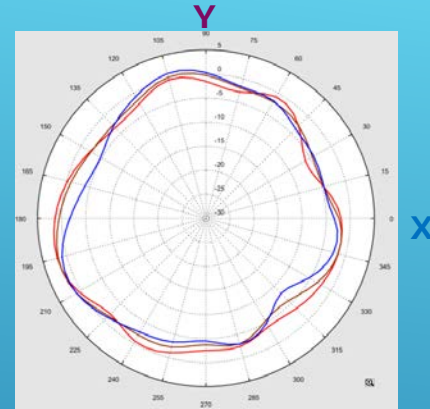

BT_ANT GainTotal (dBi) Pattern

2400MHz ———
2450MHz ———
2500MHz ———