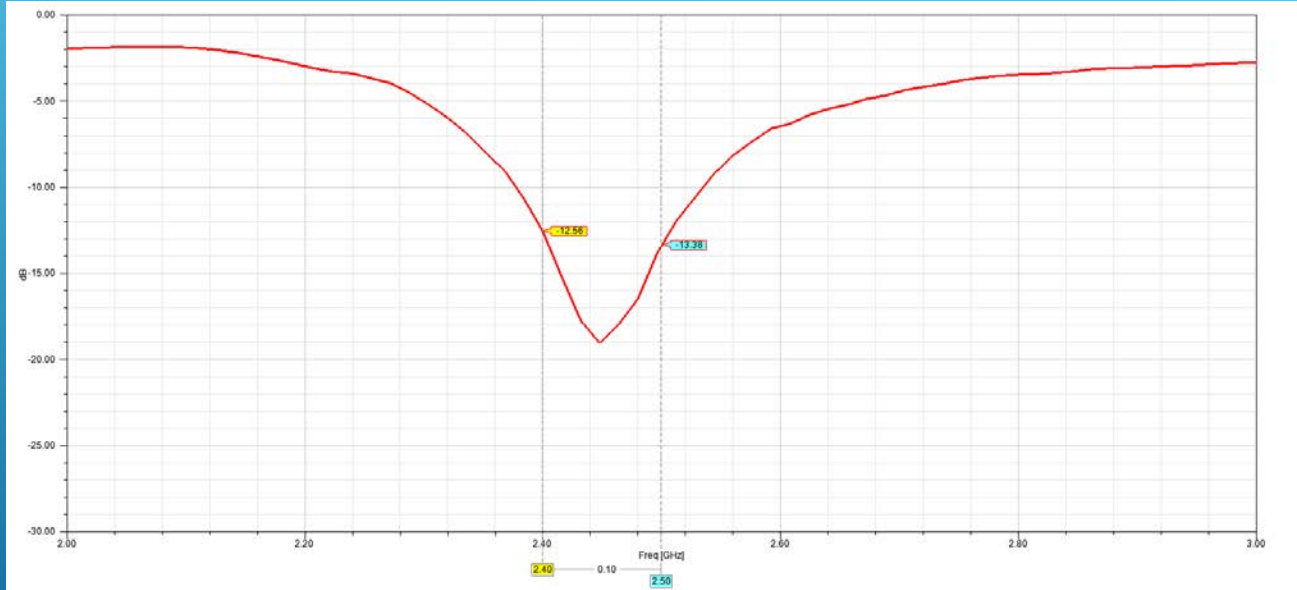

WRTQ-387AX BT ANTENNA TEST REPORT

2023/08/16

Gemtek Technology Co., Ltd.
No. 15-1, Zhonghua Road, Hsinchu Industrial Zone, Hukou
Township, Hsinchu County

A decorative graphic consisting of several parallel white lines of varying lengths, slanted upwards from left to right, located in the bottom right corner of the page.

BT Antenna Return Loss

BT_ANT GainTotal (dBi) Pattern

2400MHz ———
2450MHz ———
2500MHz ———

BT Antenna Efficiency & Peak Gain

BT Antenna Efficiency (%)			
Frequency (MHz)	2400	2450	2500
BT_ANT	64.55	68.92	65.34