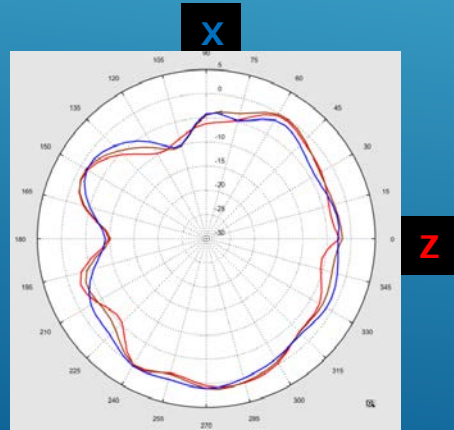

BT_ANT GainTotal (dBi) Pattern

2400MHz ———
2450MHz ———
2500MHz ———