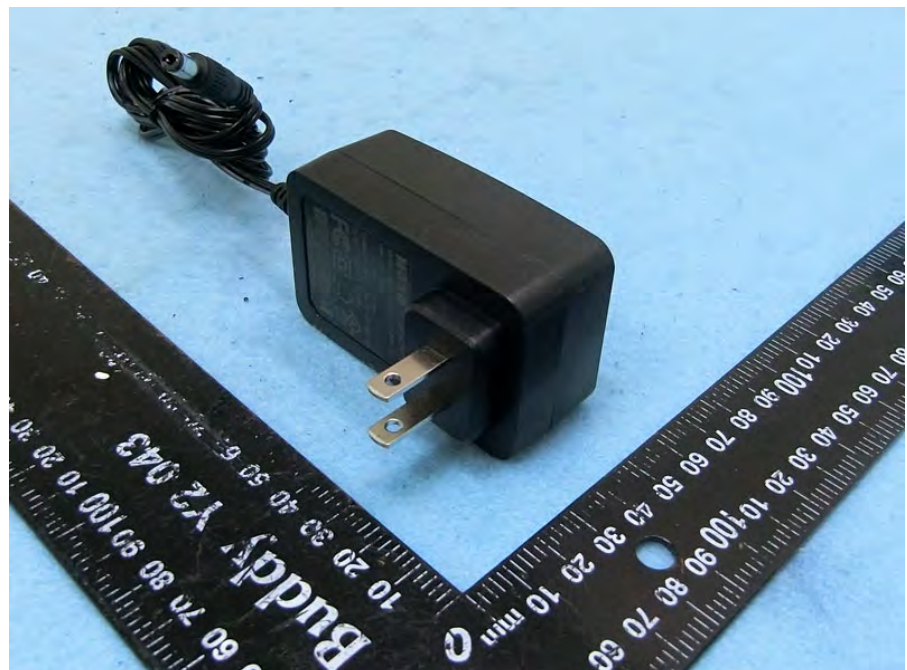

Brand Name: LINKSYS
Model Name: MR5500, MR55MS, MR55EC, MR55WH

Adapter 1

Adapter 2

RJ-45 cable