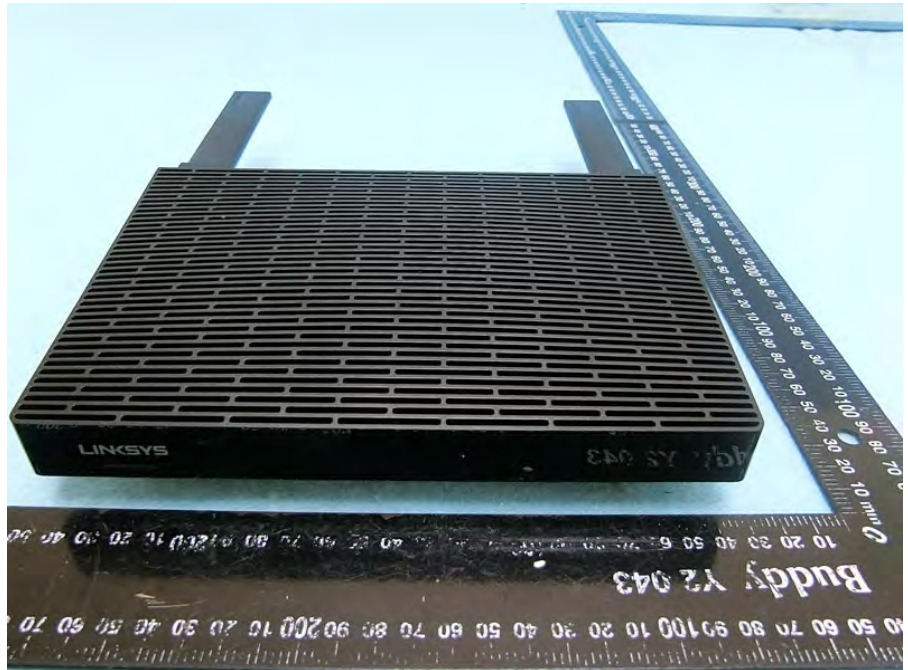

Brand Name: LINKSYS
Model Name: MR5500, MR55MS, MR55EC, MR55WH

Adapter 1

Adapter 2

RJ-45 cable