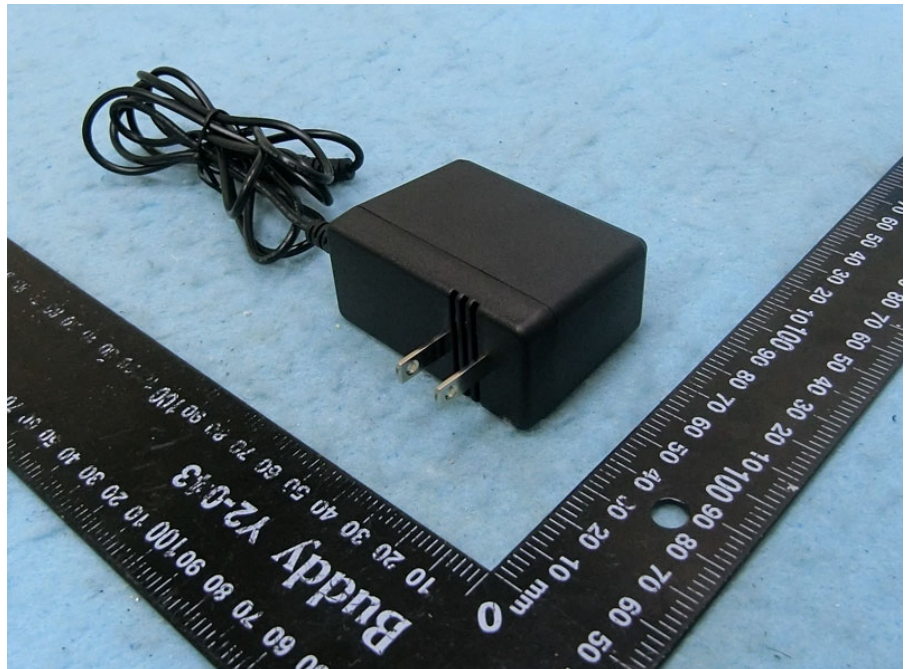

Brand Name: LINKSYS Model Name: MR7500, MR75WH, MR75MS

Adapter 1

Adapter 2

Adapter 3
(Interchangeable)

Plug (Use for Adapter 3)

RJ-45 cable