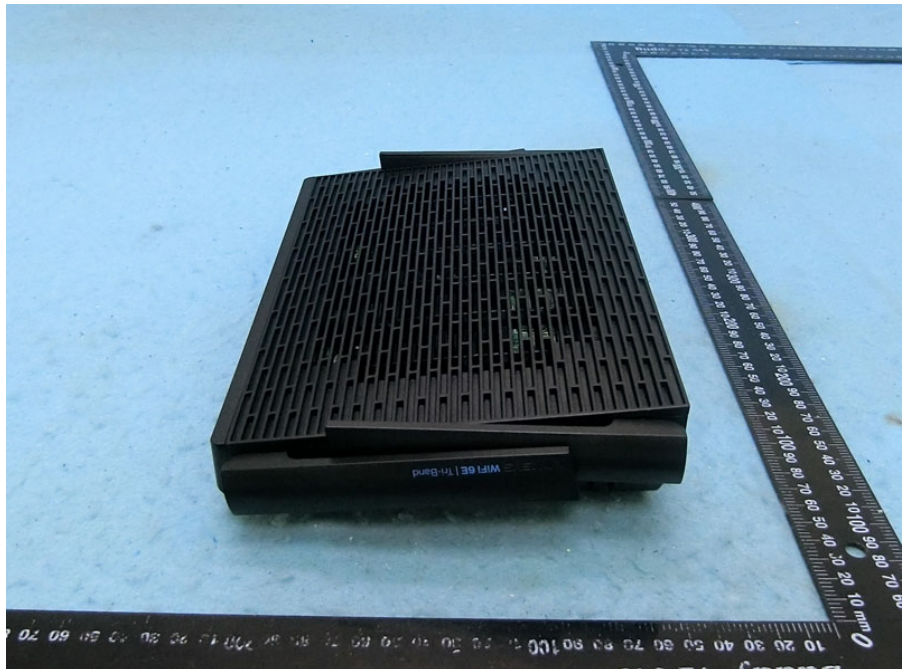

Brand Name: LINKSYS Model Name: MR7500, MR75WH, MR75MS

Adapter 1

Adapter 2

Adapter 3
(Interchangeable)

Plug (Use for Adapter 3)

RJ-45 cable