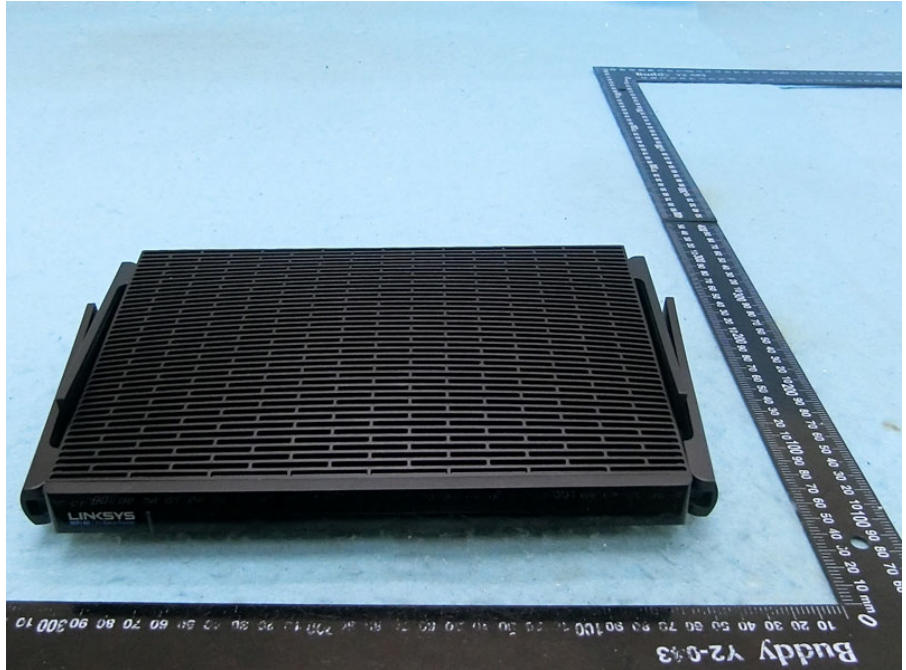

Brand Name: LINKSYS Model Name: MR7500, MR75WH, MR75MS

Adapter 1

Adapter 2

Adapter 3
(Interchangeable)

Plug (Use for Adapter 3)

RJ-45 cable