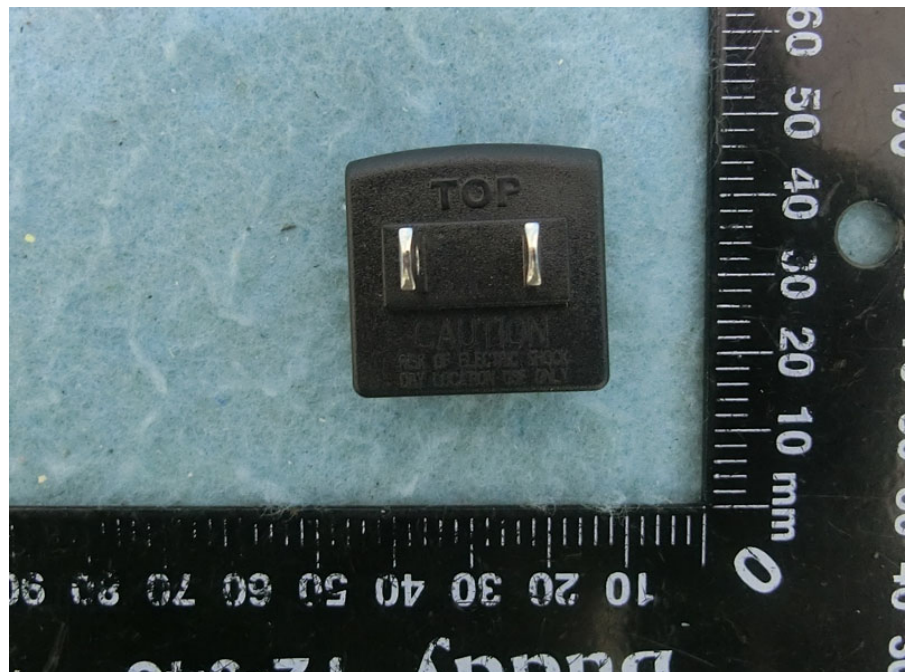

Brand Name: LINKSYS Model Name: MR7500, MR75WH, MR75MS

Adapter 1

Adapter 2

Adapter 3
(Interchangeable)

Plug (Use for Adapter 3)

RJ-45 cable