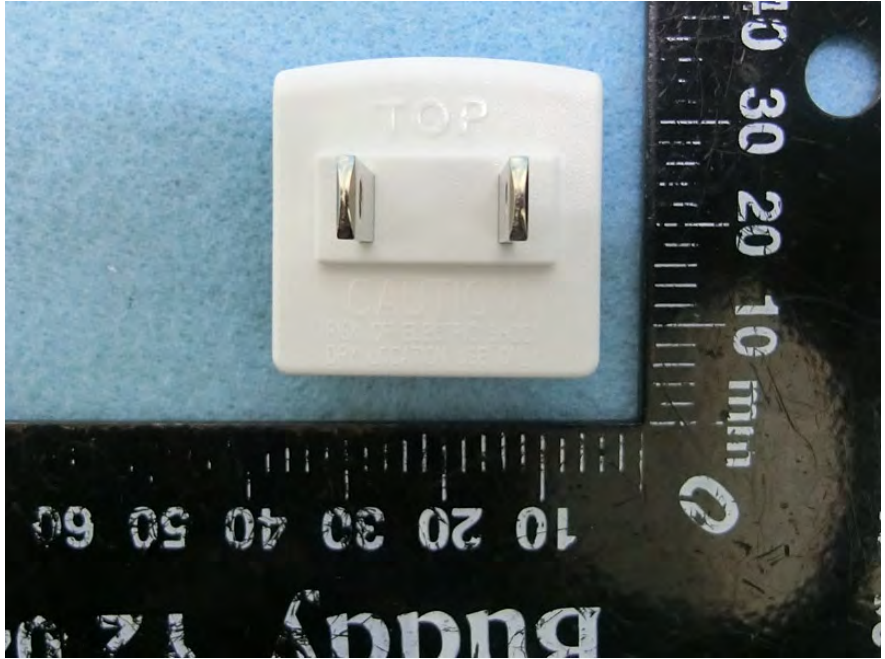

Brand Name: LINKSYS Model Name: MX5500, MX55EC, MX55MS, MX55WH

Adapter 1

Adapter 2

Adapter 3

US plug (for Adapter 3 use)

Adapter 4

US plug (for Adapter 4 use)

RJ-45 cable 1
(Type: Flat wire)

RJ-45 cable 2
(Type: Round wire)