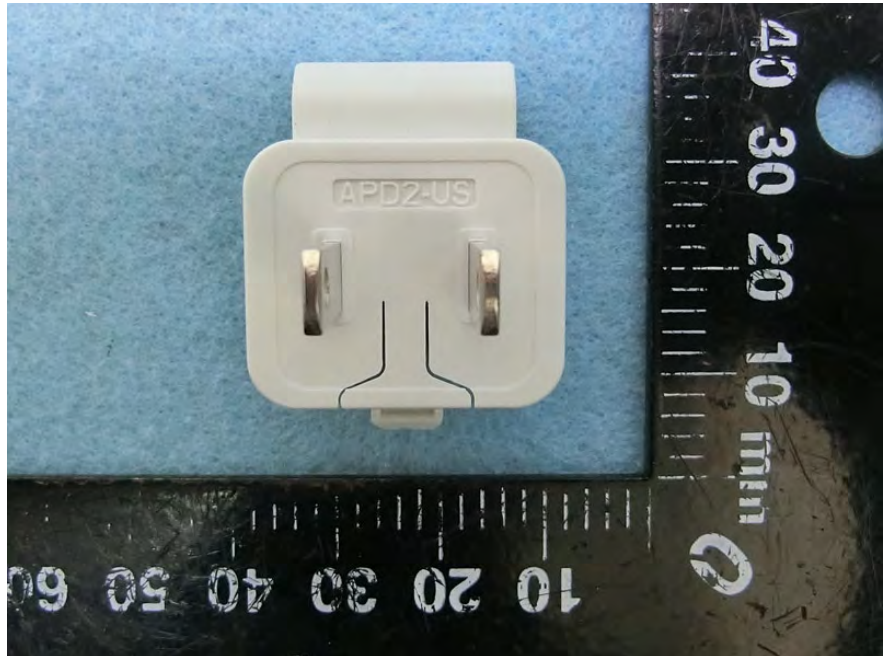

Brand Name: LINKSYS Model Name: MX5500, MX55EC, MX55MS, MX55WH

Adapter 1

Adapter 2

Adapter 3

US plug (for Adapter 3 use)

Adapter 4

US plug (for Adapter 4 use)

RJ-45 cable 1
(Type: Flat wire)

RJ-45 cable 2
(Type: Round wire)