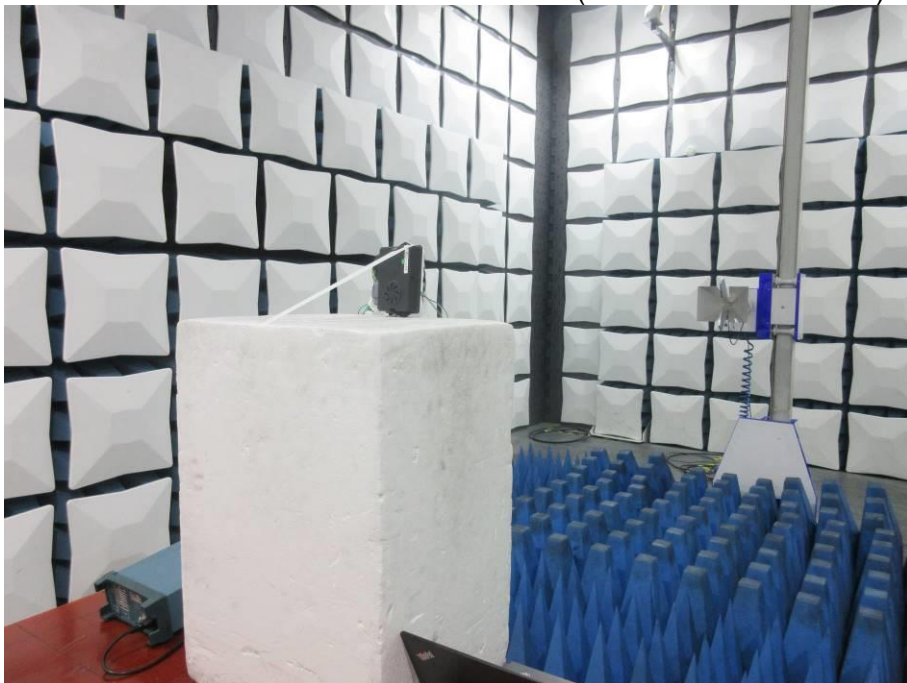

Appendix III

Setup Photographs

RADIATED RF MEASUREMENT SETUP (9kHz ~ 30 MHz)

RADIATED RF MEASUREMENT SETUP (30MHz ~ 1 GHz)

RADIATED RF MEASUREMENT SETUP (ABOVE 1 GHz- X axis)

RADIATED RF MEASUREMENT SETUP (ABOVE 1 GHz- Y axis)

RADIATED RF MEASUREMENT SETUP (ABOVE 1 GHz- Z axis)