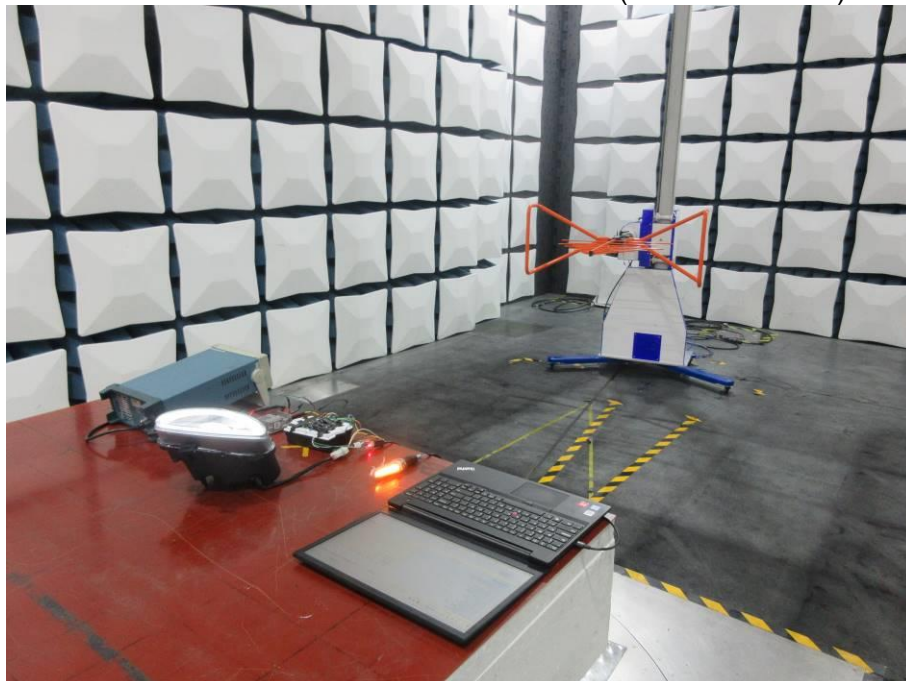

Appendix III

Setup Photographs

RADIATED RF MEASUREMENT SETUP (9kHz ~ 30 MHz)

RADIATED RF MEASUREMENT SETUP (30MHz ~ 1 GHz)

RADIATED RF MEASUREMENT SETUP (ABOVE 1 GHz- X axis)

RADIATED RF MEASUREMENT SETUP (ABOVE 1 GHz- Y axis)

RADIATED RF MEASUREMENT SETUP (ABOVE 1 GHz- Z axis)