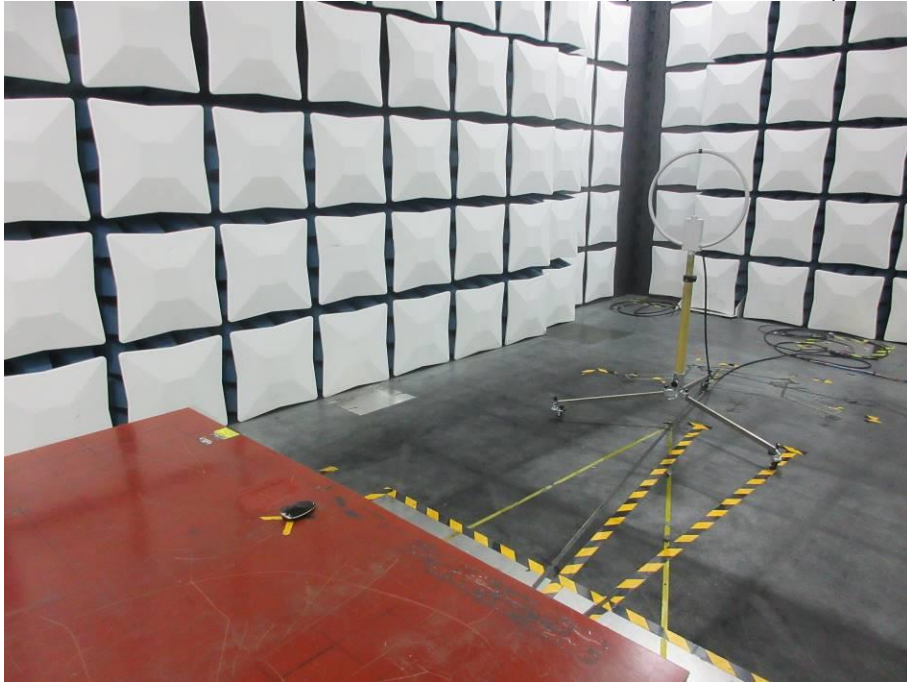

### **Setup Photographs**

RADIATED RF MEASUREMENT SETUP (9kHz ~ 30 MHz)

RADIATED RF MEASUREMENT SETUP (30MHz ~ 1 GHz)

RADIATED RF MEASUREMENT SETUP (ABOVE 1 GHz- X axis)

RADIATED RF MEASUREMENT SETUP (ABOVE 1 GHz- Y axis)

RADIATED RF MEASUREMENT SETUP (ABOVE 1 GHz- Z axis)