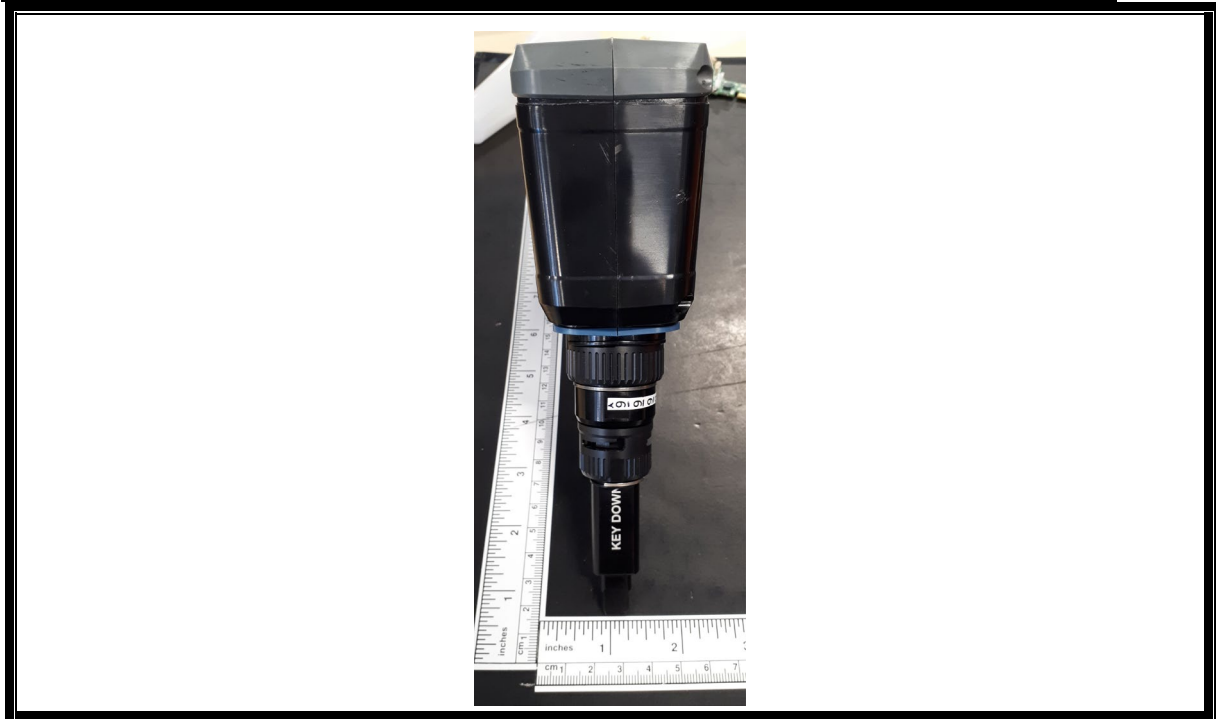

Appendix: Photo of DUT

Overall View Size: W X D X H = 55mm X 205mm X 196mm

Front View

Back View

PHOTO ALL VIEW

Model:
FIP-500

LEFT SIDE:

RIGHT SIDE:

Side View

Top View

Bottom View