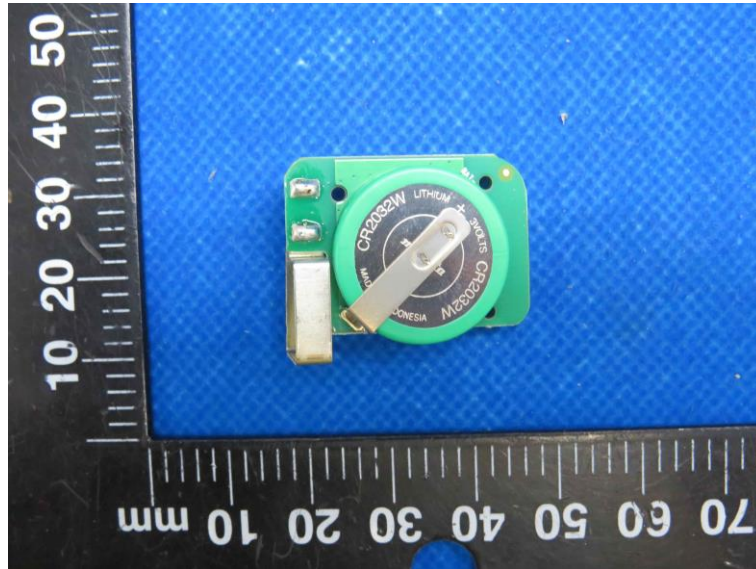

Product Name: Tpms Sensor

Model No.: S2

EUT Constructional Details

Internal Photo

-----End-----