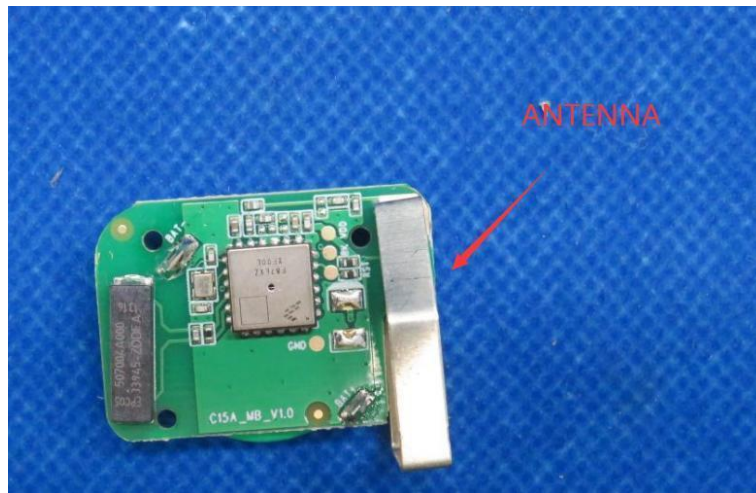

Product Name: Tpms Sensor

Model No.: S2

EUT Constructional Details

Internal Photo

-----End-----