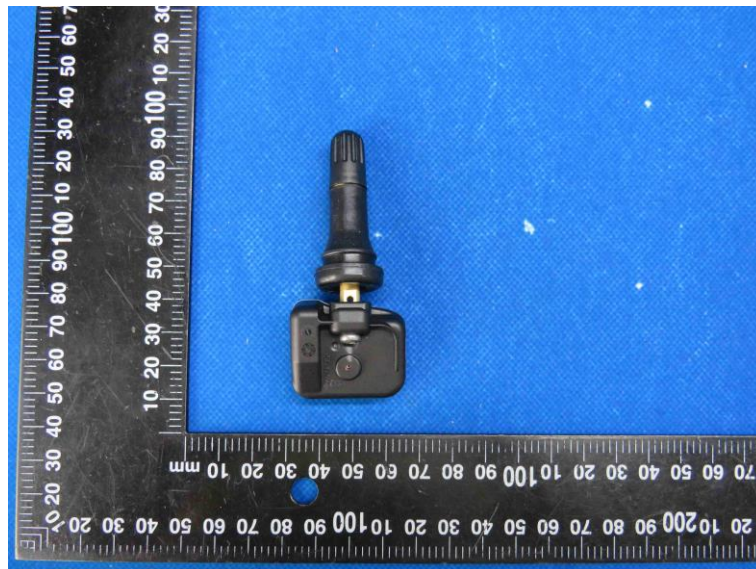

-----End-----