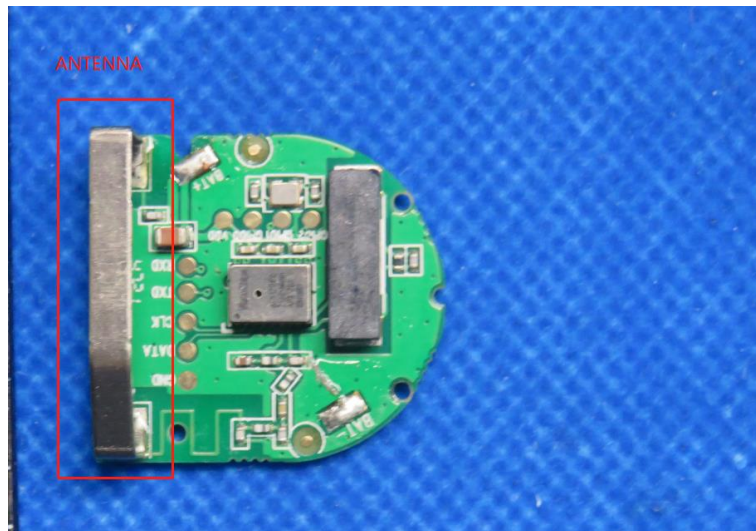

Product Name: Tpms Sensor

Model No.: S1G

EUT Constructional Details

Internal Photo

-----End-----