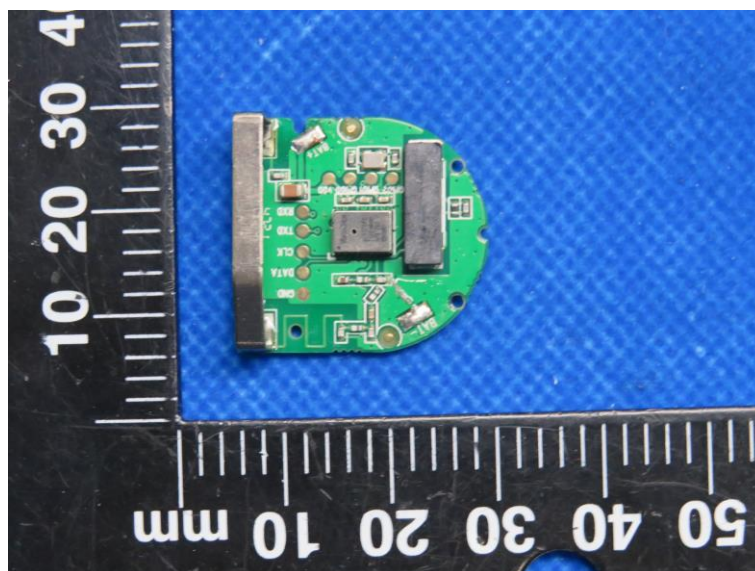

Product Name: Tpms Sensor

Model No.: S1G

EUT Constructional Details

Internal Photo

-----End-----