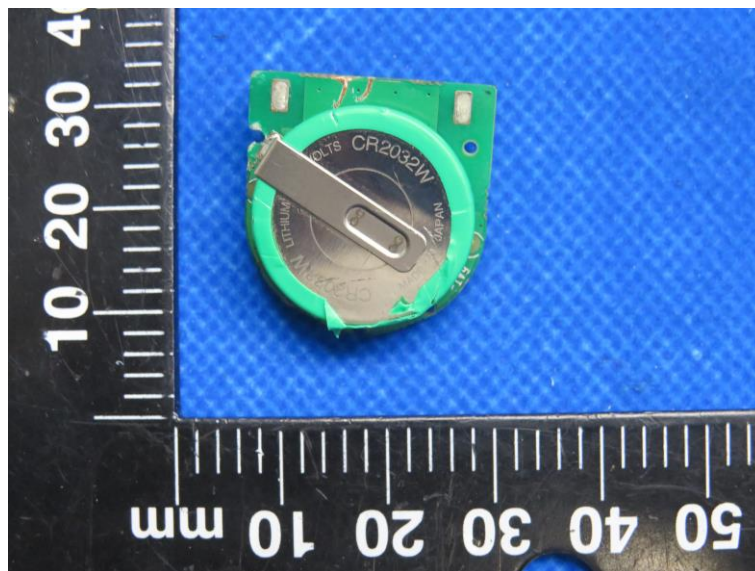

Product Name: Tpms Sensor

Model No.: S1G

EUT Constructional Details

Internal Photo

-----End-----