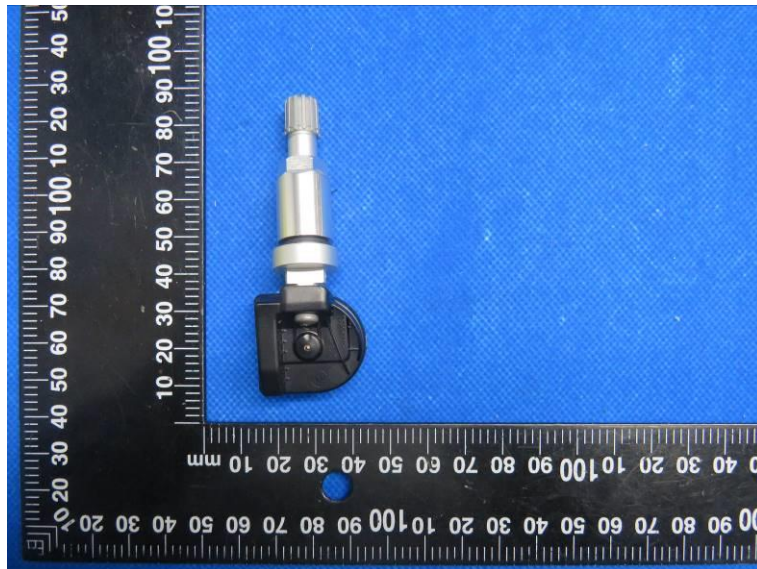

Product Name: Tpms Sensor

Model No.: S1G

EUT Constructional Details

External Photo

-----End-----