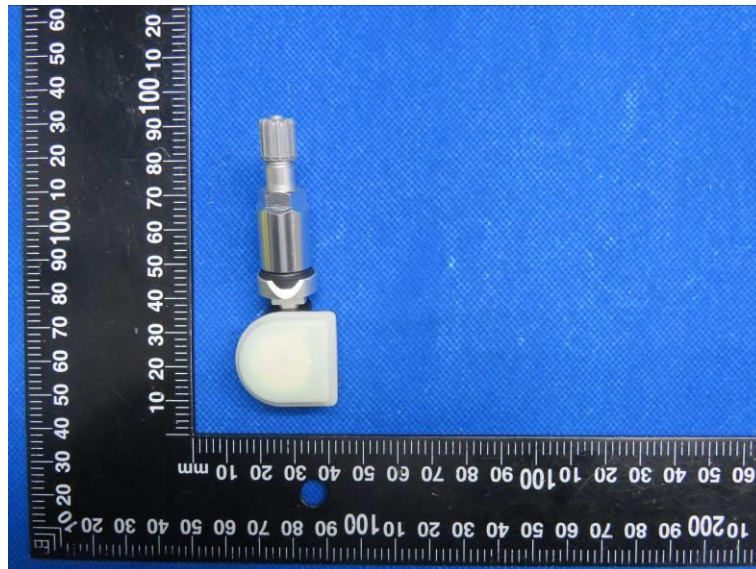

Product Name: Tpms Sensor

Model No.: S1G

EUT Constructional Details

External Photo

-----End-----