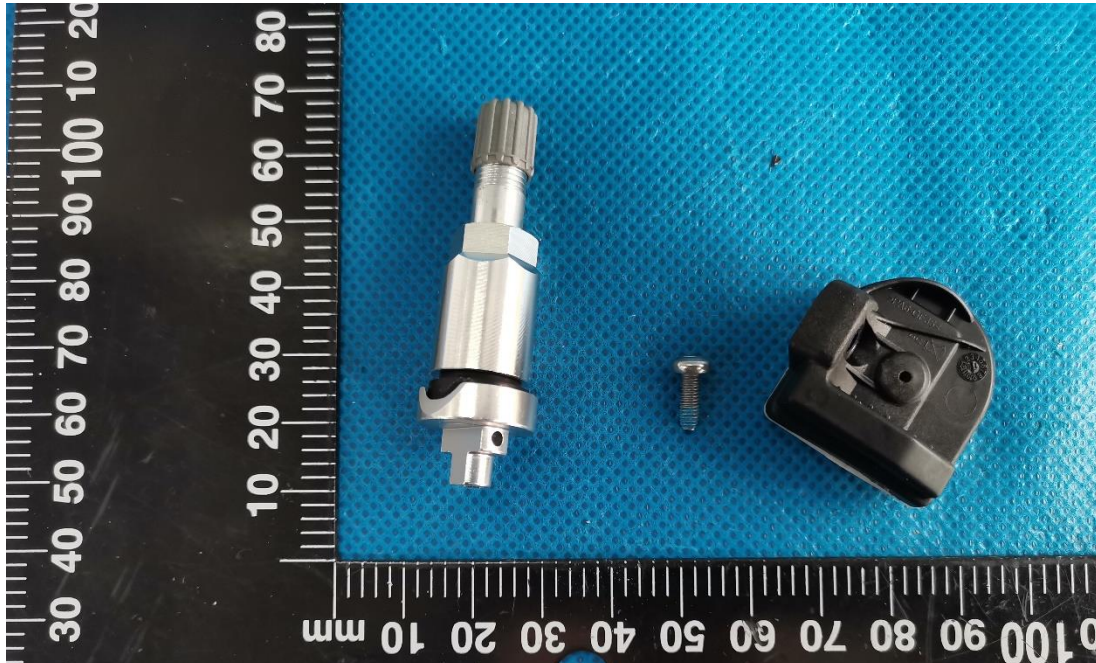

Product Name: TPMS Sensor

Test Model No.: S1

EUT Constructional Details

Internal Photo

Fig.1

Fig.2

Fig.3

Fig.4