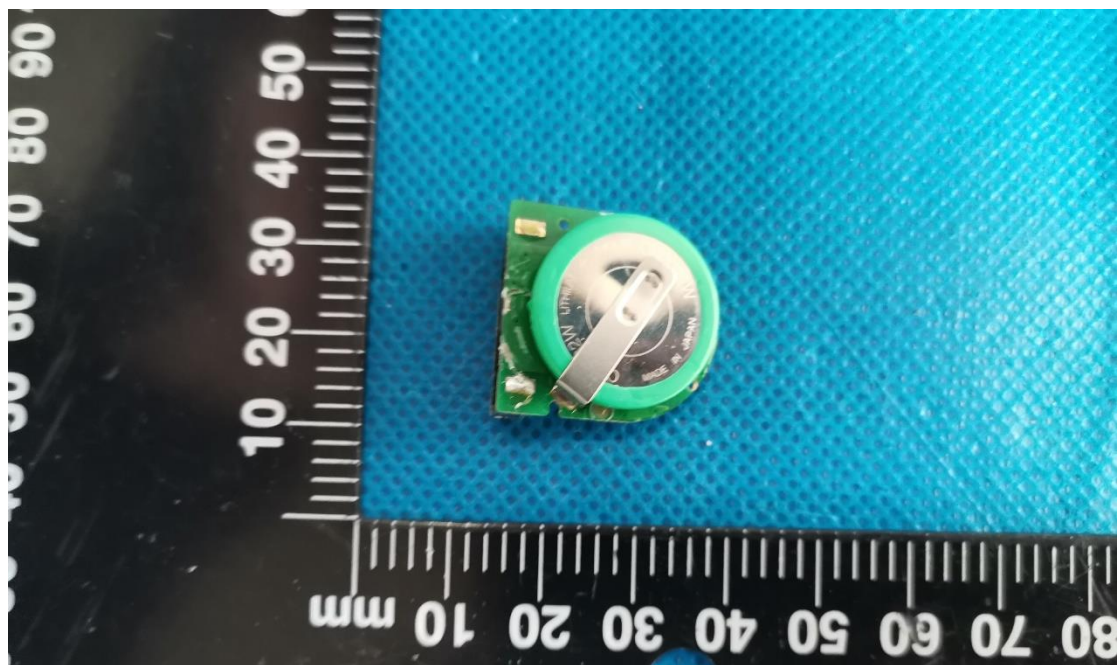

Product Name: TPMS Sensor

Test Model No.: S1

EUT Constructional Details

Internal Photo

Fig.1

Fig.2

Fig.3

Fig.4