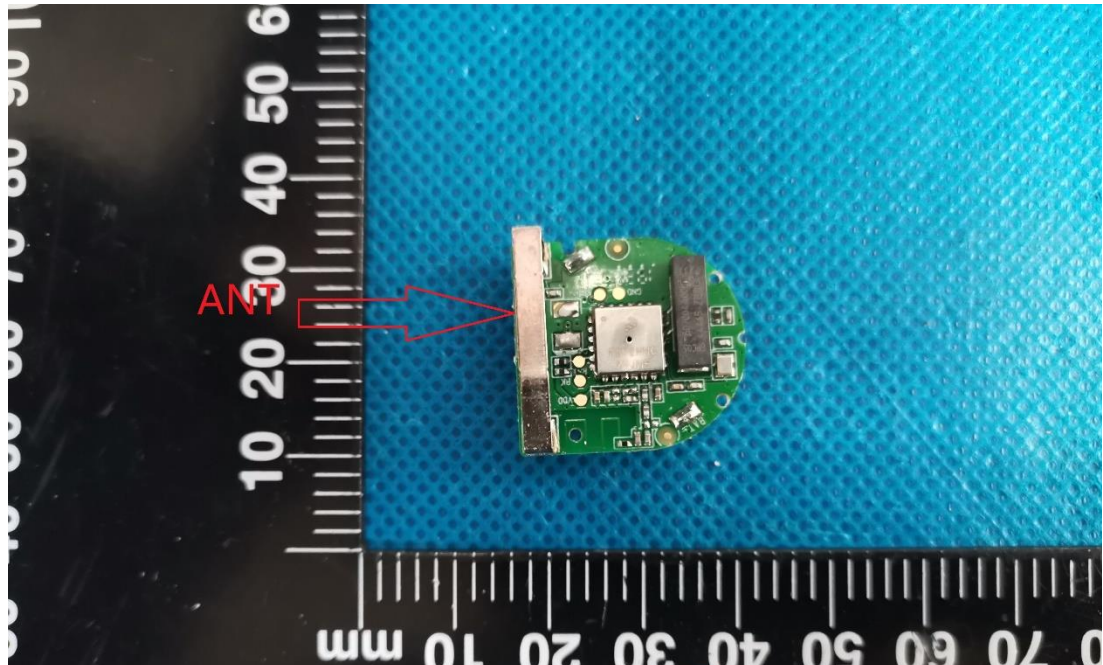

Product Name: TPMS Sensor

Test Model No.: S1

EUT Constructional Details

Internal Photo

Fig.1

Fig.2

Fig.3

Fig.4