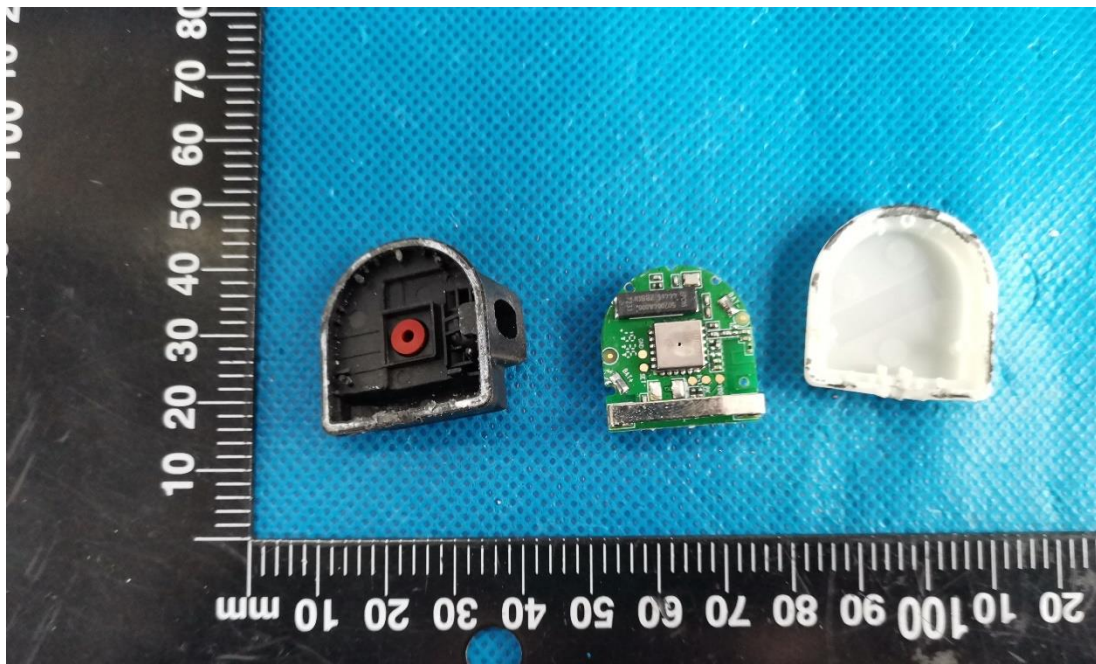

Product Name: TPMS Sensor

Test Model No.: S1

EUT Constructional Details

Internal Photo

Fig.1

Fig.2

Fig.3

Fig.4