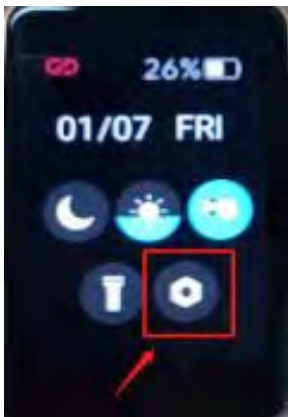

Description of E-label on the 2AYPPDW2122

Jan. 16 2022

FCC ID: 2AYPPDW2122

This model is applied E-label, please find description of E-label below.

1. FCC ID(E-label) : [Settings > About> Regulatory Information](#)

2. Instruction of E-label on the User manual (online manual)

Depending on the region or model, some devices are required to receive approval from the Federal Communications Commission(FCC). If your device is approved by the FCC, you can view the FCC ID or the device. To view the FCC ID, tap [Settings > About> Regulatory Information](#)

1. Touch Settings

2. Touch About

3. Touch Regulatory Information, FCC ID will be displayed