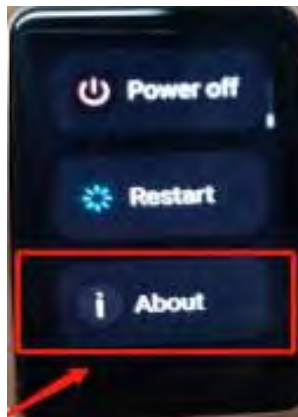

2. Touch About