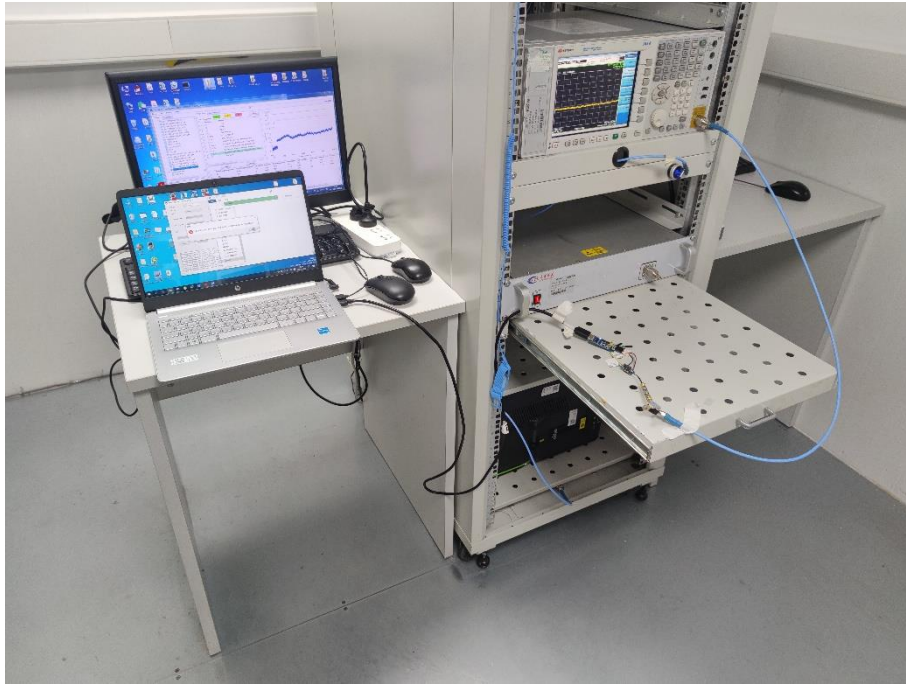

## TEST SETUP PHOTOS

### 1 Radiated Test Photo

Below 30MHz

Close-up

30MHz-1GHz

Close-up

Above 1GHz

Close-up

## 2 Conducted Test Photo

Conducted Test-BLE