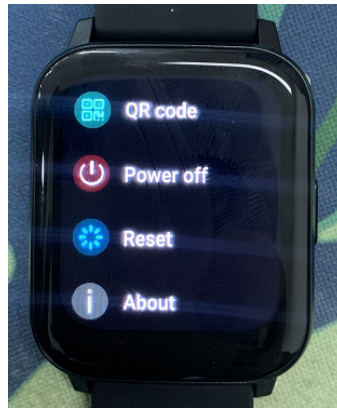

## Description of E-label on the 2AYPPDW2121

Feb. 16, 2019

FCC ID: 2AYPPDW2121

This model is applied E-label, please find description of E-label below.

1. FCC ID(E-label) : [Settings > About> Regulatory Information](#)

2. Instruction of E-label on the User manual (online manual)

Depending on the region or model, some devices are required to receive approval from the Federal Communications Commission(FCC). If your device is approved by the FCC, you can view the FCC ID or the device. To view the FCC ID, tap [Settings > About> Regulatory Information](#)

1. Touch Settings

2. Touch About

3. Touch Regulatory Information, FCC ID will be displayed