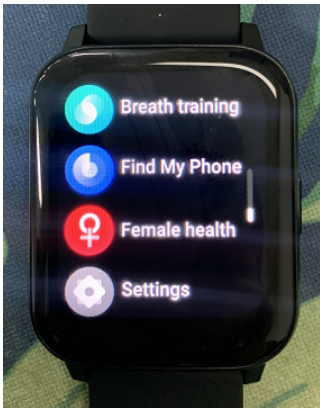

## Description of E-label on the 2AYPPDW2121

Feb. 16, 2019

FCC ID: 2AYPPDW2121

This model is applied E-label, please find description of E-label below.

1. FCC ID(E-label) : [Settings > About> Regulatory Information](#)

2. Instruction of E-label on the User manual (online manual)

Depending on the region or model, some devices are required to receive approval from the Federal Communications Commission(FCC). If your device is approved by the FCC, you can view the FCC ID or the device. To view the FCC ID, tap [Settings > About> Regulatory Information](#)

1. Touch Settings

2. Touch About

3. Touch Regulatory Information, FCC ID will be displayed