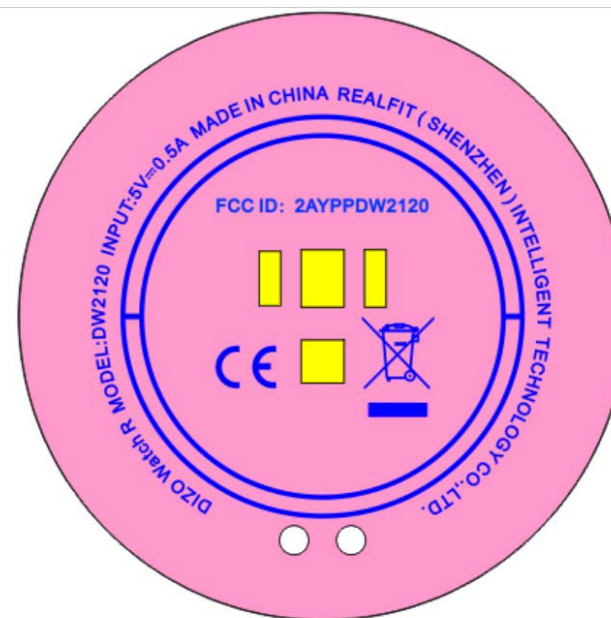

Model: DW2120

Note: The TELEC number will appear in the user manual