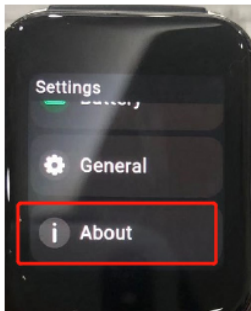

EXHIBIT A - FCC ID LABEL AND LOCATION

FCC ID Label Location Information

FCC ID display

Steps:

1. Touching "setting"

2. Touching "About"

3. Touching "regulationinformation", FCC ID will be displayed

FCC ID:2AYPPDW2001

(height of FCC label is more than 5mm)