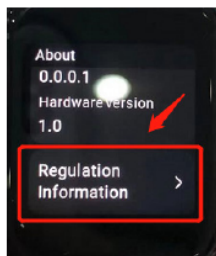

EXHIBIT A - FCC ID LABEL AND LOCATION

FCC ID Label Location Information

FCC ID display

Steps:

1. Touching "setting"

2. Touching "About"

3. Touching "regulationinformation", FCC ID will be displayed

FCC ID:2AYPPDW2001