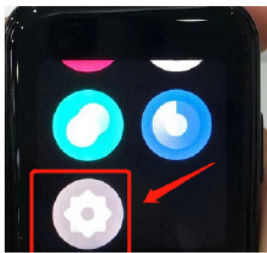

EXHIBIT A - FCC ID LABEL AND LOCATION

FCC ID Label Location Information

FCC ID display

Steps:

1. Touching "setting"

2. Touching "About"

3. Touching "regulationinformation", FCC ID will be displayed

FCC ID:2AYPPDW2001

(height of FCC label is more than 5mm)