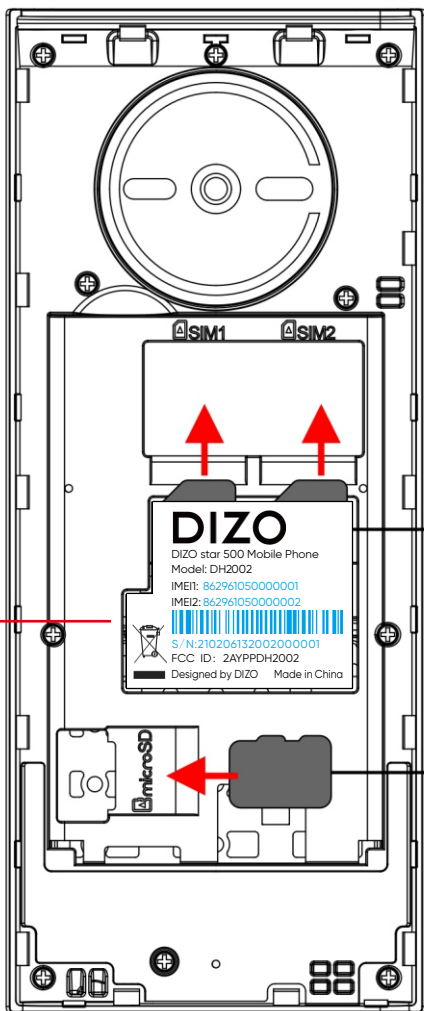

DIZO

DIZO star 500 Mobile Phone
Model: DH2002

IMEI1: 862961050000001

IMEI2: 862961050000002

S/N:210206132002000001

FCC ID: 2AYPPDH2002

Designed by DIZO Made in China

Handset
label

SIM cards

SD cards

Realfit (Shenzhen)
Intelligent
Technology Co., Ltd
Room 201, building a, No.1 Qianwan
1st Road, Shenzhen Hong Kong
cooperation zone, Gianhai,
Shenzhen, Guangdong, China

Battery Cover
inside