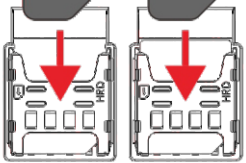

Handset
label

DIZO
DIZO Star 300 Mobile Phone   Model: DH2001
IMEI: 860052050000001
IMEI2: 860052050000002
SN: 200206132001000001
Readfit (Shenzhen) Intelligent
Technology Co., Ltd
FCC ID: 2AYPPDH2001
Room 201, building a, No.1 Glanwan
1st Road, Shenzhen Hong Kong
cooperation zone, Glanhai,
Shenzhen, Guangdong, China   Designed by DIZO
Made in China

Designed by DIZO
Made in China

SIM cards

microSD

SD cards