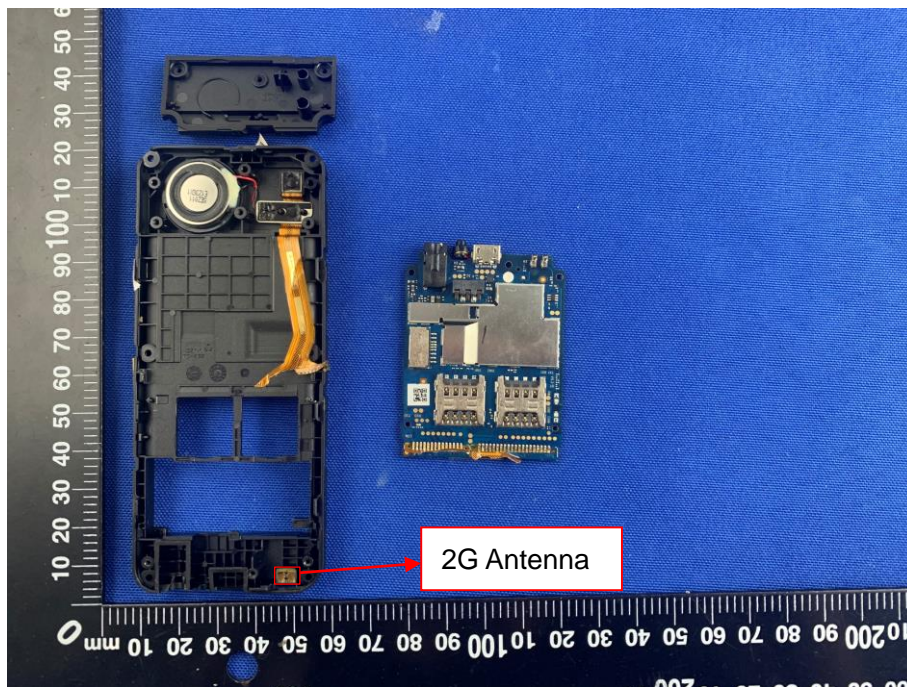

# EUT INTERNAL PHOTOS

EUT UNCOVER VIEW

EUT UNCOVER VIEW

EUT UNCOVER VIEW

EUT UNCOVER VIEW

MAIN BOARD TOP VIEW (WITH SHIELDING)

MAIN BOARD REAR VIEW (WITH SHIELDING)

MAIN BOARD TOP VIEW (WITHOUT SHIELDING)

MAIN BOARD REAR VIEW (WITHOUT SHIELDING)

Battery Photo (NINGBO VEKEN BATTERY CO., LTD (FRONT))

Battery Photo (NINGBO VEKEN BATTERY CO., LTD (REAR))

Battery Photo (Zhongshan Tianmao Battery Co., Ltd. (FRONT))